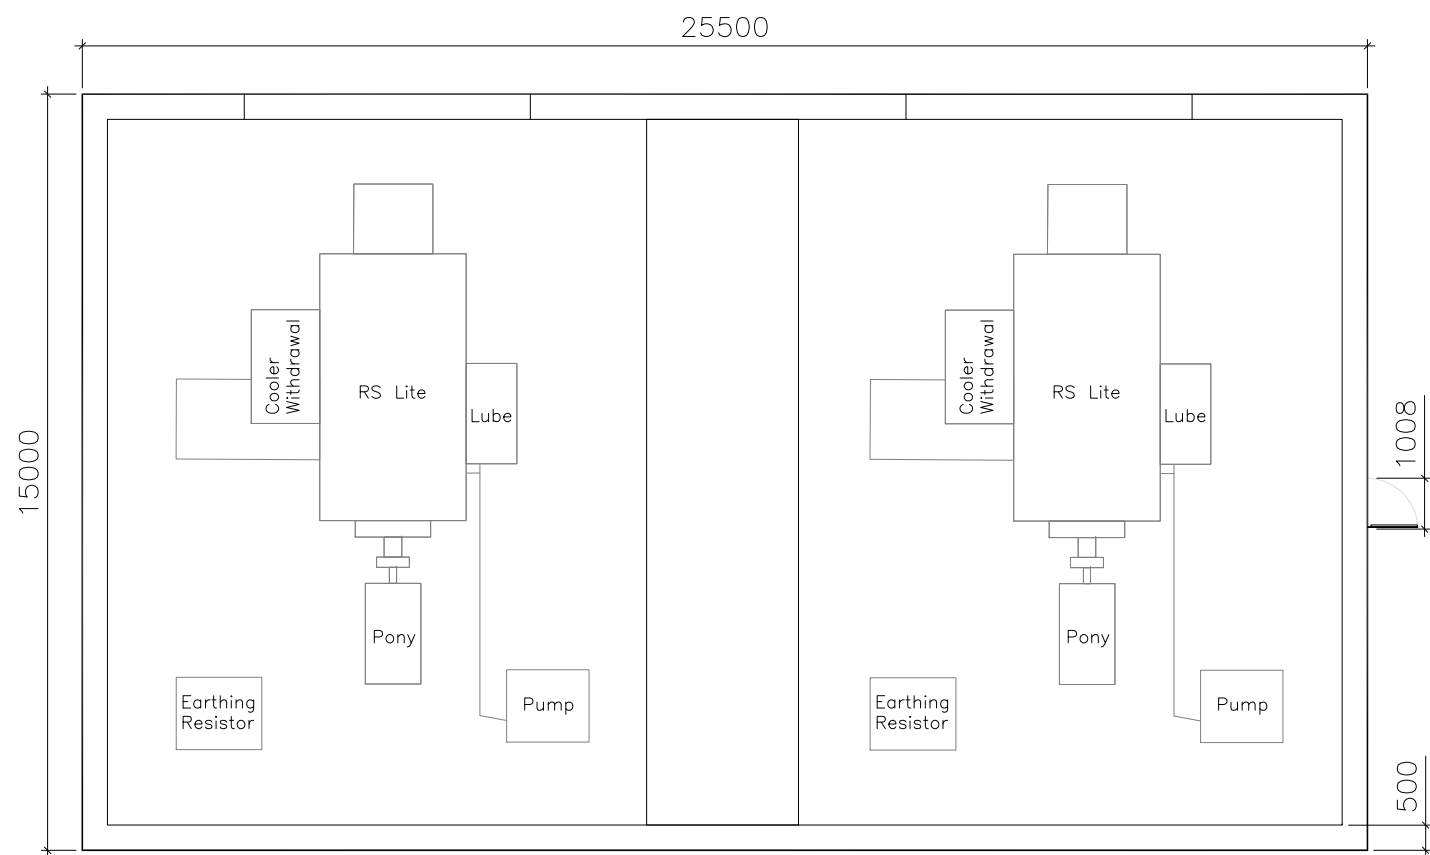

PLAN VIEW

Revisions:

Revision	Date	Revision Notes	Drawn	Inspected
01	02.02.23	First Issue	AE	JM

LEGEND:

ENERGY MANAGEMENT BUILDING TO BE FINISHED IN RAL 6005 MOSS GREEN

Project:
Swansea Greener Grid Park

Consultant:

Statkraft UK Ltd.
19th Floor, 22 Bishopsgate
London, EC2N 4BG
Tel: +44 (0) 20 7549 1000

Drawn by:

CADmando Design & Drafting Solutions Ltd
The Long Barn, The Courtyard, Severn Drive, Tewkesbury
Business Park, GL20 8SD
Tel: +44 (0) 1684 858919
Mob: +44 (0) 7814436910

Status:
PLANNING

Drawing Title:
**Standard Details:
Energy Management Building**

Drawn: AE	Checked: JM	First Issued: 02.02.2023

Project Code: **STA005-** Drawing Number: **SD-03**

Sheet Size: A3	Scale: 1:150	Revision: 01