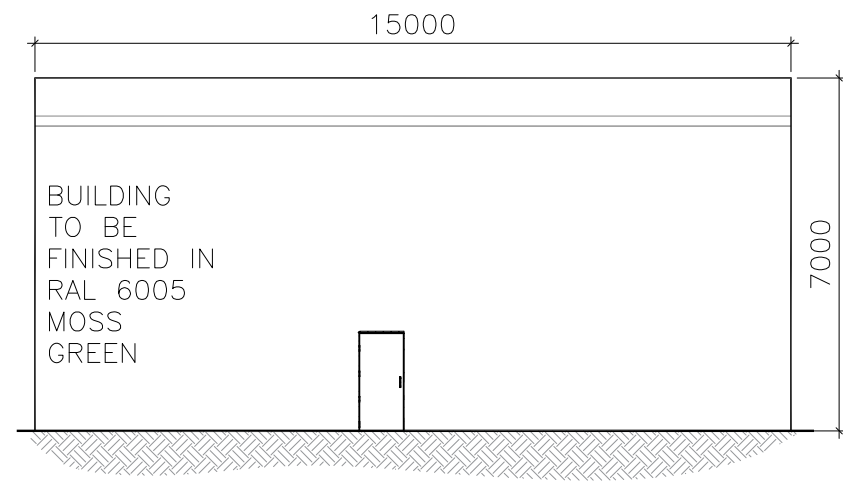

SIDE ELEVATION