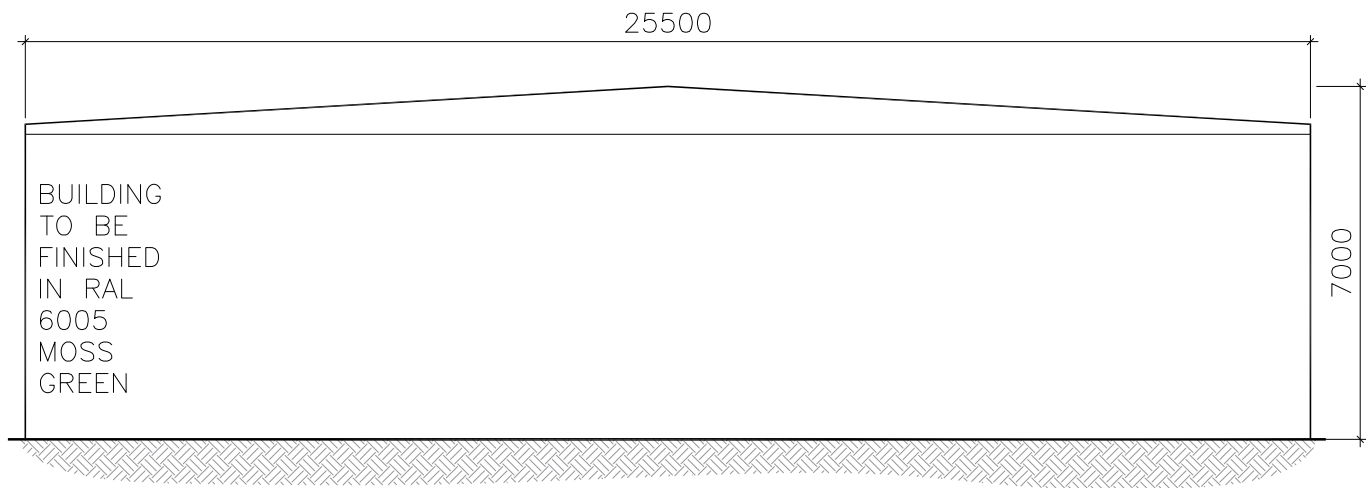

BACK ELEVATION