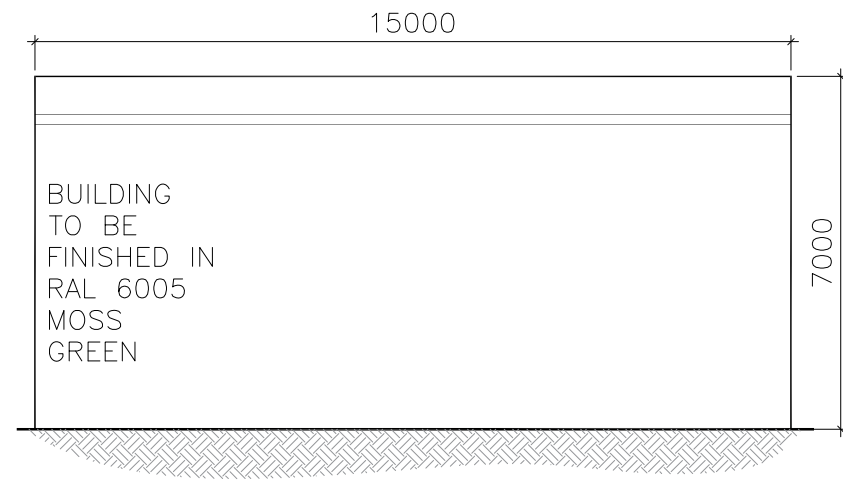

SIDE ELEVATION