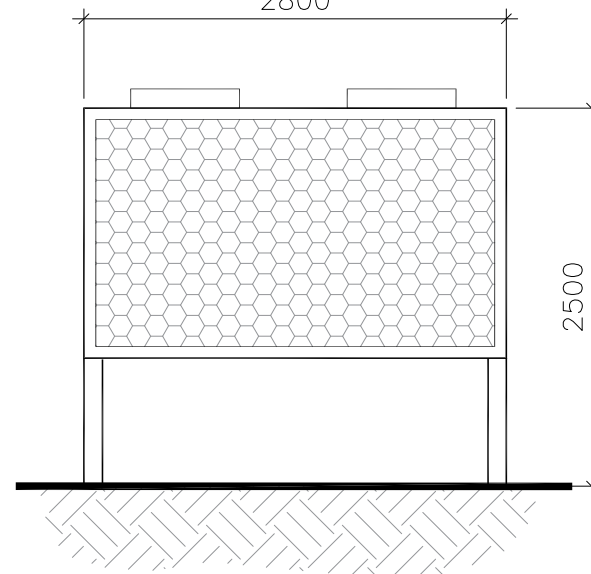

FRONT ELEVATION

Revisions:

Revision	Date	Revision Notes	Drawn	Inspected
01	02.02.23	First Issue	AE	JM

LEGEND:

COOLER TO BE FINISHED IN RAL 6005 MOSS GREEN

Project:

Swansea Greener Grid Park

Consultant:

Drawn by:

Status:

PLANNING

Drawing Title:

**Standard Details:
Cooler**

Drawn: AE	Checked: JM	First Issued: 02.02.2023

Project Code: **STA005-** Drawing Number: **SD-05**

Sheet Size: A3	Scale: 1:50	Revision: 01