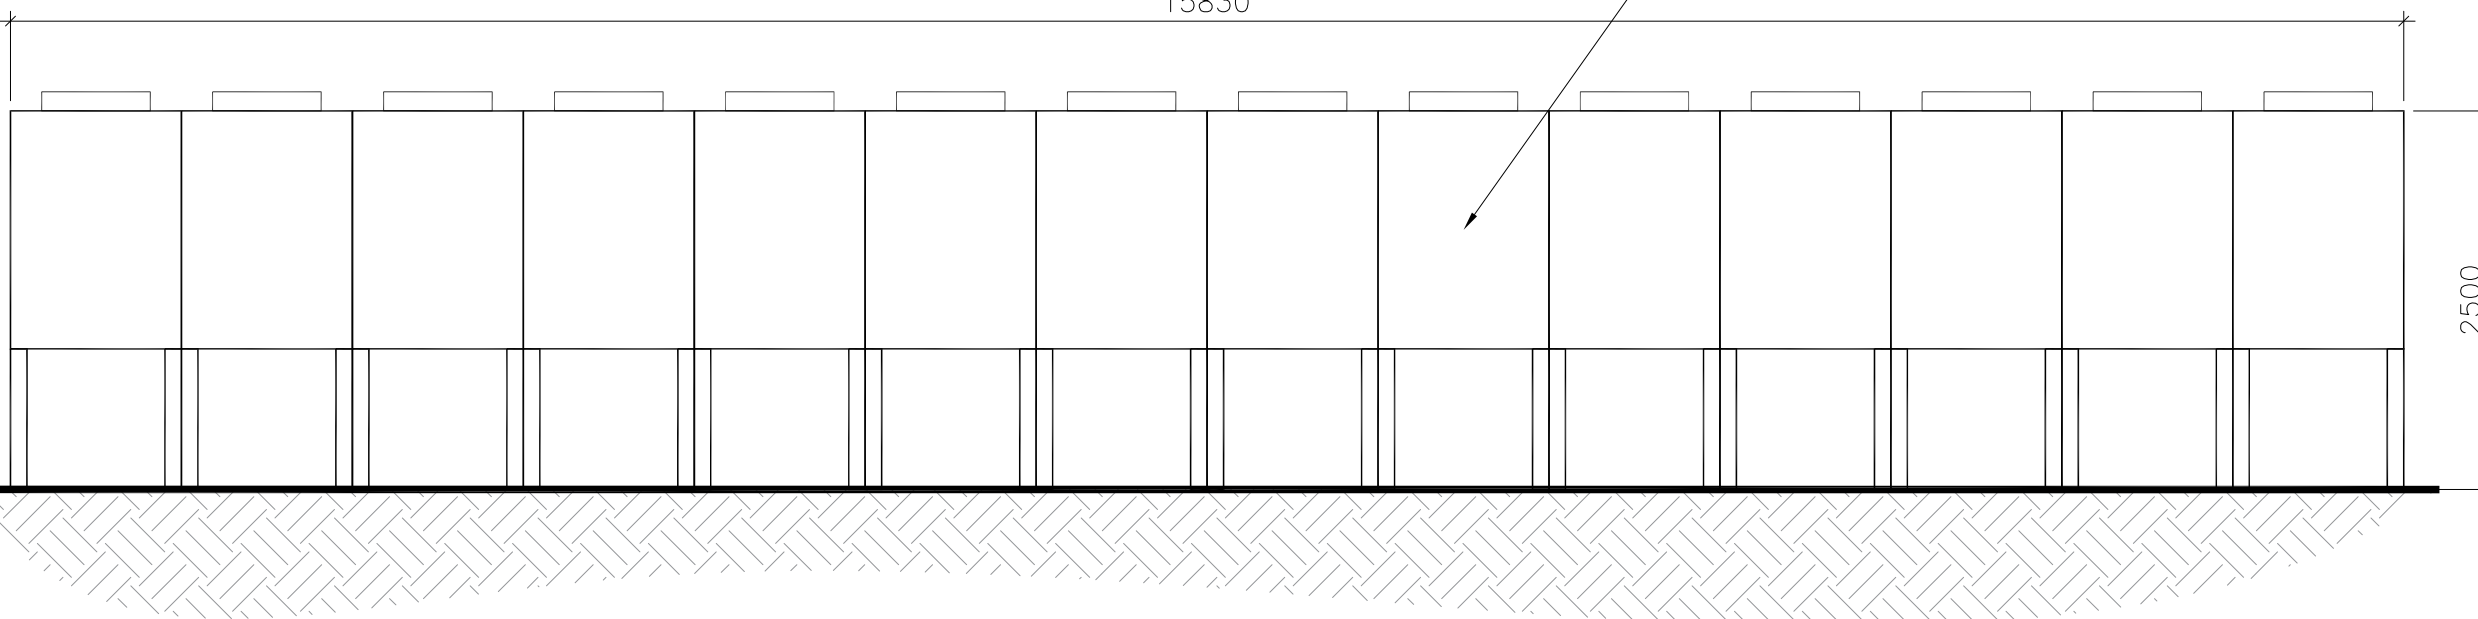

15830

SIDE ELEVATION

2800