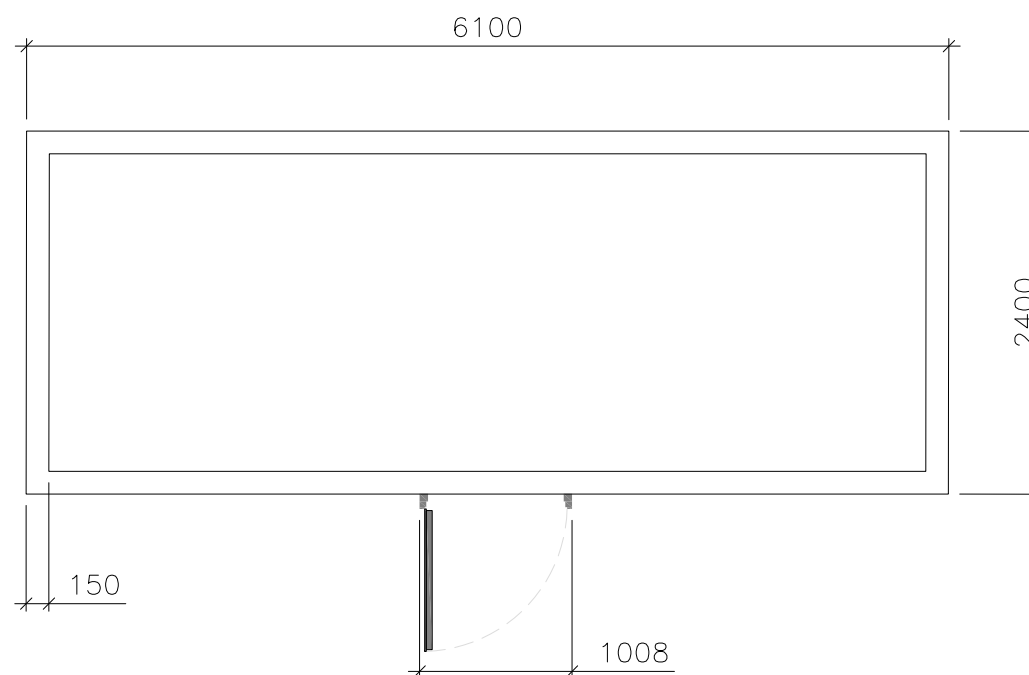

Revisions:

Revision	Date	Revision Notes	Drawn	Inspected
01	02.02.23	First Issue	AE	JM

LEGEND:

STORES BUILDING TO BE FINISHED IN RAL 6005 MOSS GREEN

PLAN VIEW

SIDE ELEVATION

SIDE ELEVATION

Project:

Swansea Greener Grid Park

Consultant:

Drawn by:

Status:

PLANNING

Drawing Title:

**Standard Details:
Stores**

Drawn: AE	Checked: JM	First Issued: 02.02.2023

Project Code: **STA005-** Drawing Number: **SD-06**

Sheet Size: A3	Scale: 1:50	Revision: 01