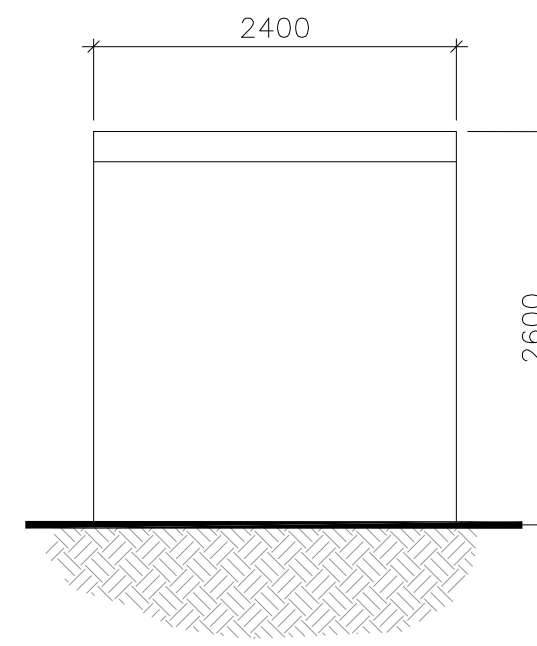

SIDE ELEVATION

Project:

Swansea Greener Grid Park

Consultant:

Drawn by:

Status:

PLANNING

Drawing Title:

**Standard Details:
Stores**

Drawn: AE	Checked: JM	First Issued: 02.02.2023

Project Code: **STA005-** Drawing Number: **SD-06**

Sheet Size: A3	Scale: 1:50	Revision: 01