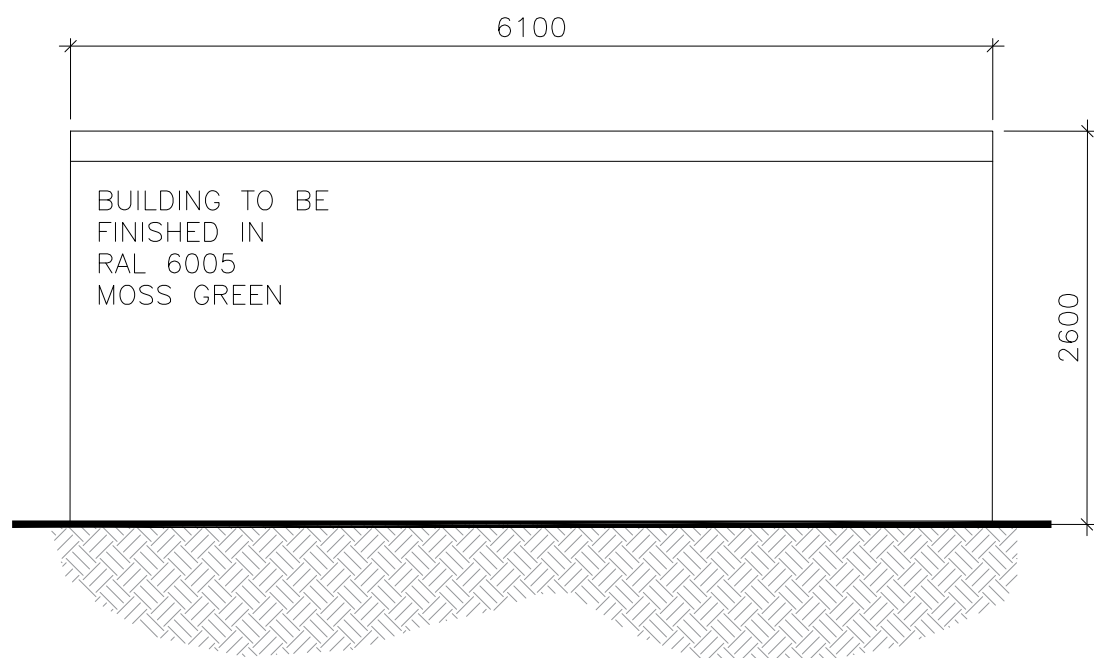

Revisions:

Revision	Date	Revision Notes	Drawn	Inspected
01	02.02.23	First Issue	AE	JM

LEGEND:

STORES BUILDING TO BE FINISHED IN RAL 6005 MOSS GREEN

REAR ELEVATION