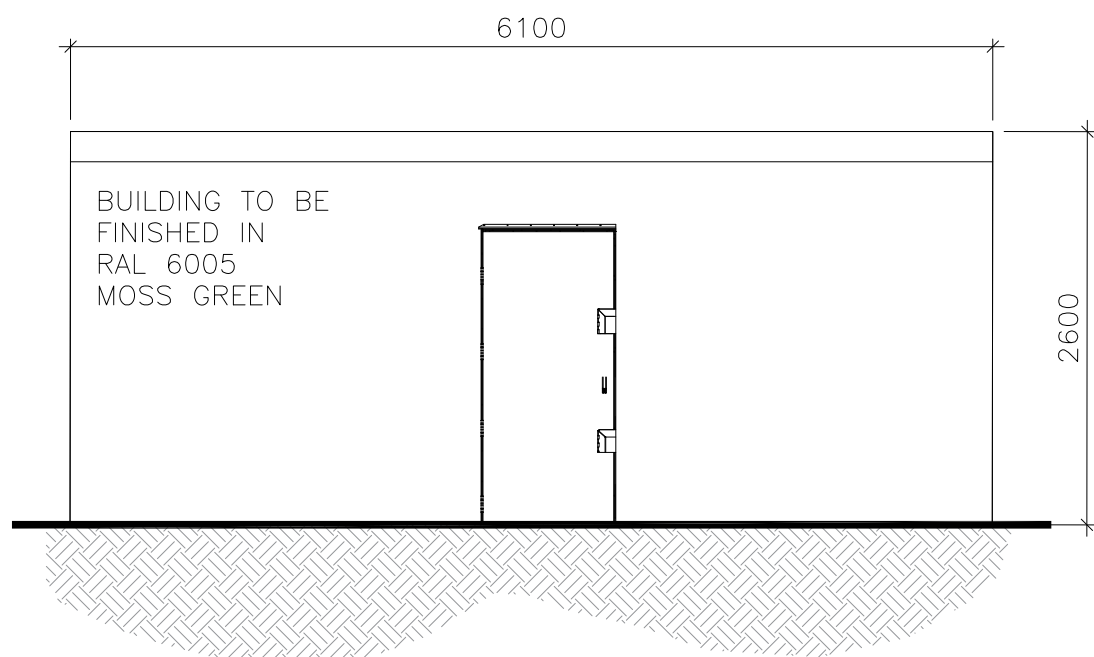

FRONT ELEVATION