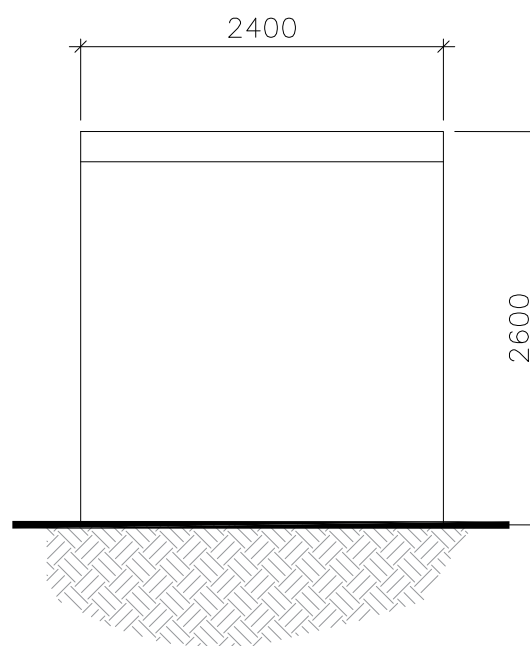

SIDE ELEVATION