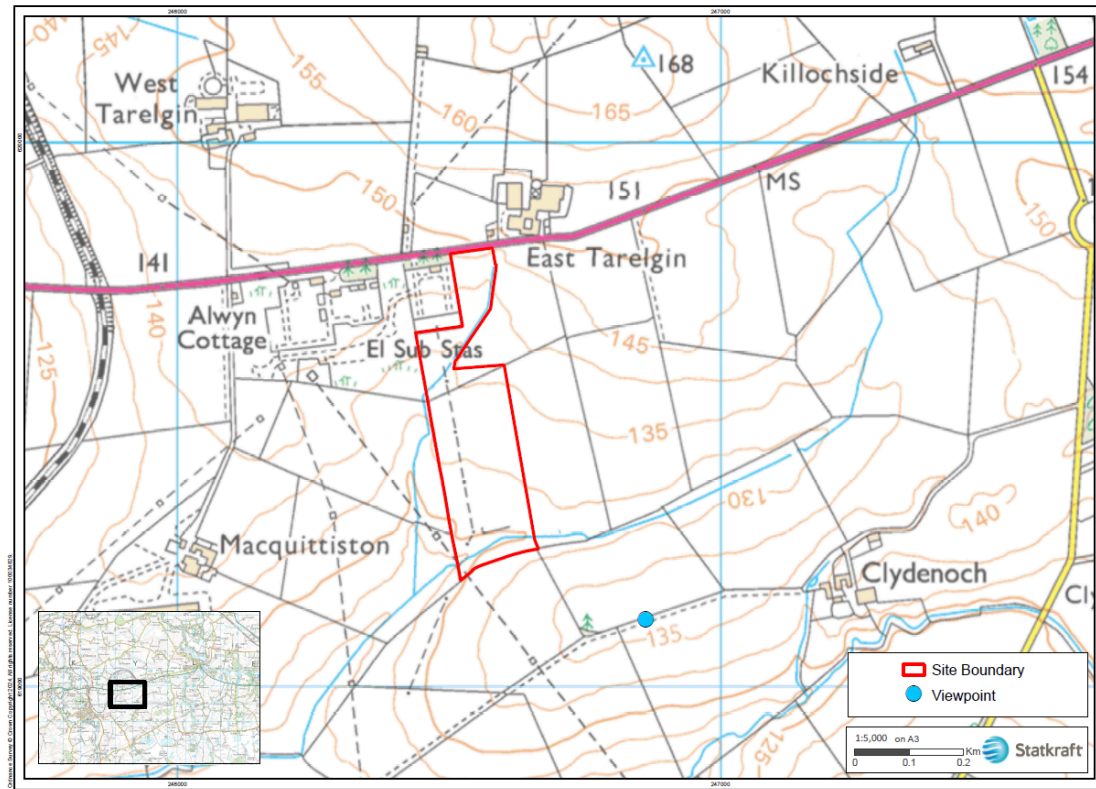

VIEWPOINT 1: A70 at East Tarelgin

Coylton Greener Grid Park

Baseline view

At Completion

Year 15 after Completion

VIEWPOINT 2: Core Path (C9) near Clydenoch

Coylton Greener Grid Park

Baseline view