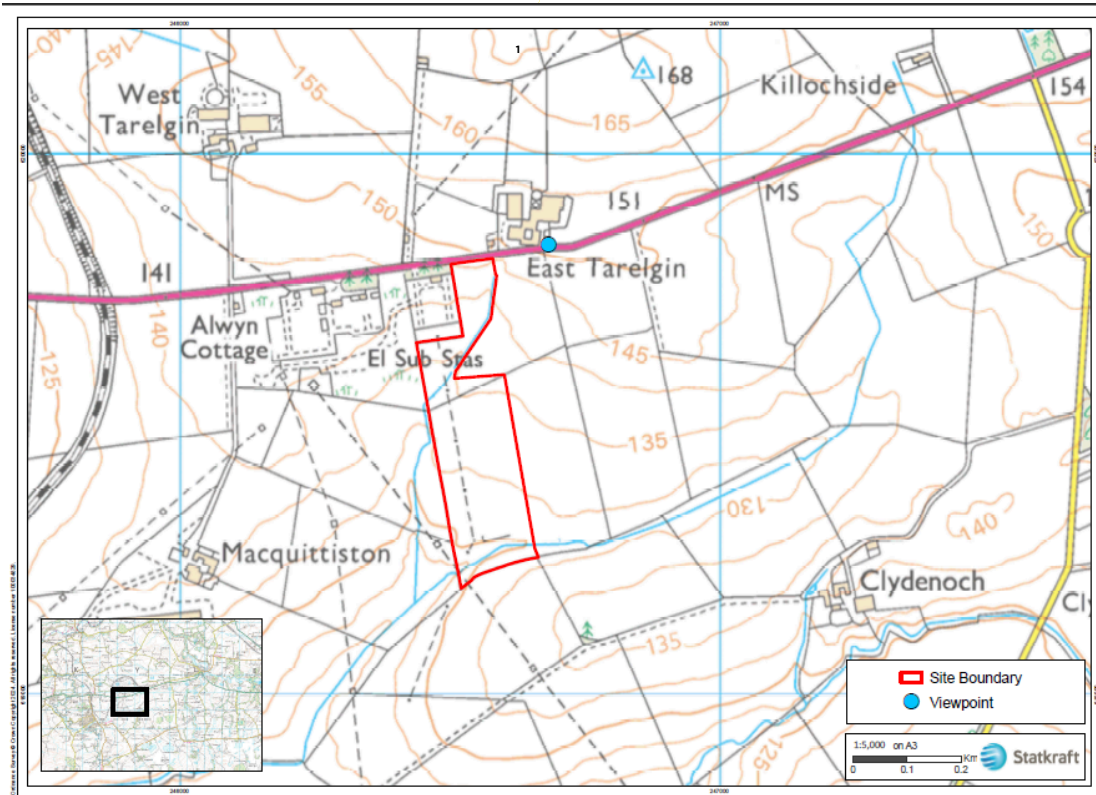

VIEWPOINT 1: A70 at East Tarelgin

Coylton Greener Grid Park

Baseline view

At Completion

Year 15 after Completion

VIEWPOINT 2: Core Path (C9) near Clydenoch

Coylton Greener Grid Park

Baseline view