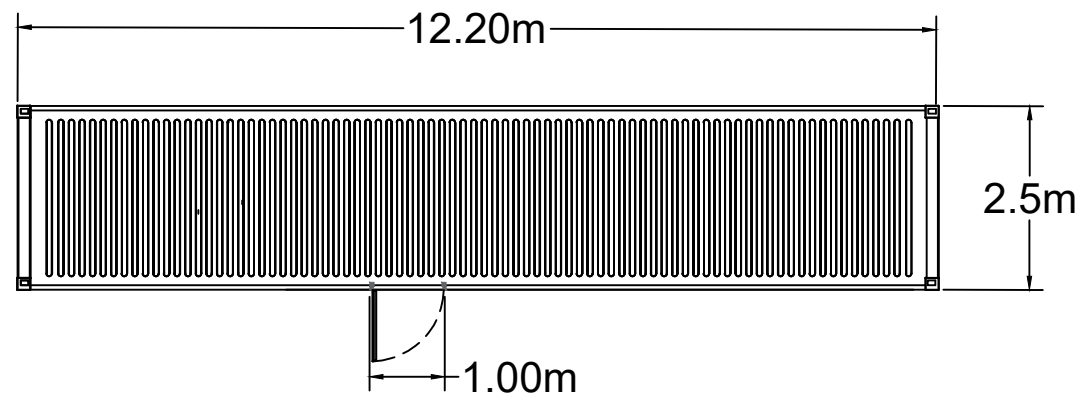

NOTES & LEGEND:

SIDE ELEVATION

SIDE ELEVATION

FRONT ELEVATION

REAR ELEVATION

PLAN VIEW

Control Container

Project Name:
Swansea BESS

Scale:
1:100

Page size:
A3

Drawn by:
RC

Revision no.
00

Check by:
DM

Date:
13/01/2025