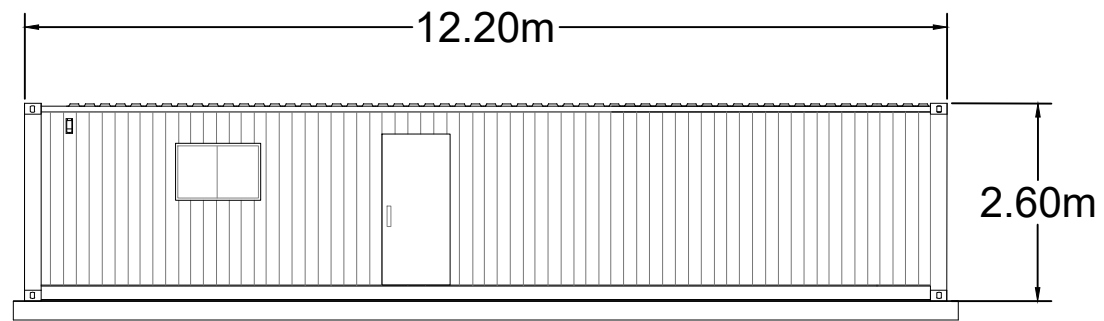

NOTES & LEGEND:

SIDE ELEVATION

SIDE ELEVATION

FRONT ELEVATION

REAR ELEVATION

PLAN VIEW

Control Container

Project Name:
Swansea BESS

Scale:
1:100

Page size:
A3

Drawn by:
RC

Revision no.
00

Check by:
DM

Date:
13/01/2025