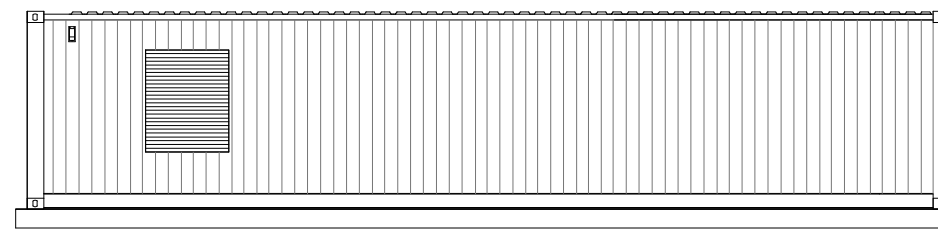

NOTES & LEGEND:

SIDE ELEVATION

SIDE ELEVATION

FRONT ELEVATION

REAR ELEVATION

PLAN VIEW

Control Container

Project Name:
Swansea BESS

Scale:
1:100

Page size:
A3

Drawn by:
RC

Revision no.
00

Check by:
DM

Date:
13/01/2025