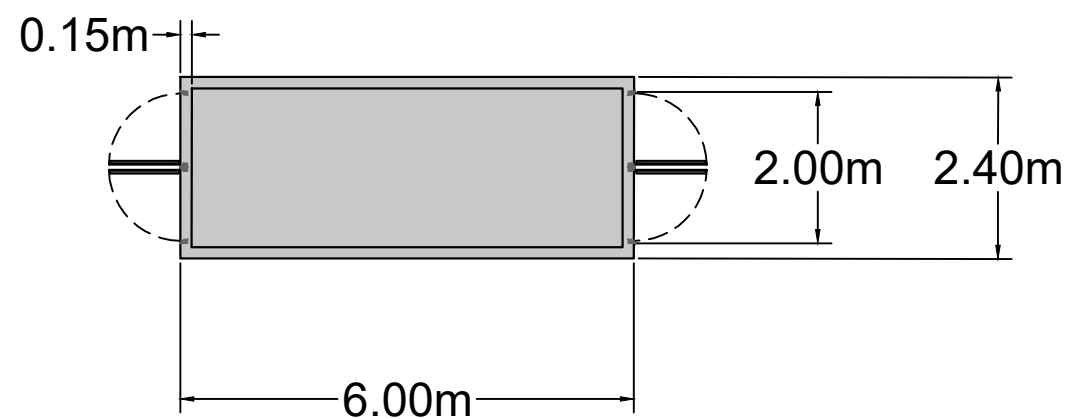

NOTES & LEGEND:

SIDE ELEVATION

SIDE ELEVATION

FRONT ELEVATION

REAR ELEVATION

PLAN VIEW

Stores

Project Name:
Swansea BESS

Scale:
1:100

Page size:
A3

Drawn by:
RC

Revision no.
00

Check by:
DM

Date:
13/01/2025