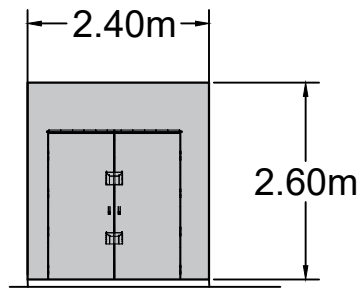

NOTES & LEGEND:

SIDE ELEVATION

SIDE ELEVATION

FRONT ELEVATION

REAR ELEVATION

PLAN VIEW

Stores

Project Name:
Swansea BESS

Scale:
1:100

Page size:
A3

Drawn by:
RC

Revision no.
00

Check by:
DM

Date:
13/01/2025