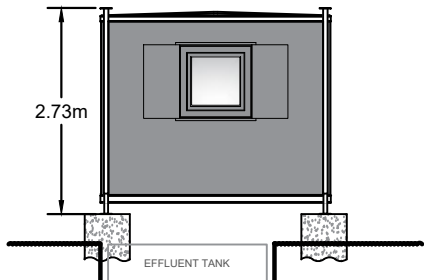

NOTES & LEGEND:

SIDE ELEVATION

REAR ELEVATION

SIDE ELEVATION

FRONT ELEVATION

PLAN VIEW

Welfare & Office

Project Name:
Swansea BESS

Scale:
1:100

Page size:
A3

Drawn by:
RC

Revision no.
00

Check by:
DM

Date:
13/01/2025