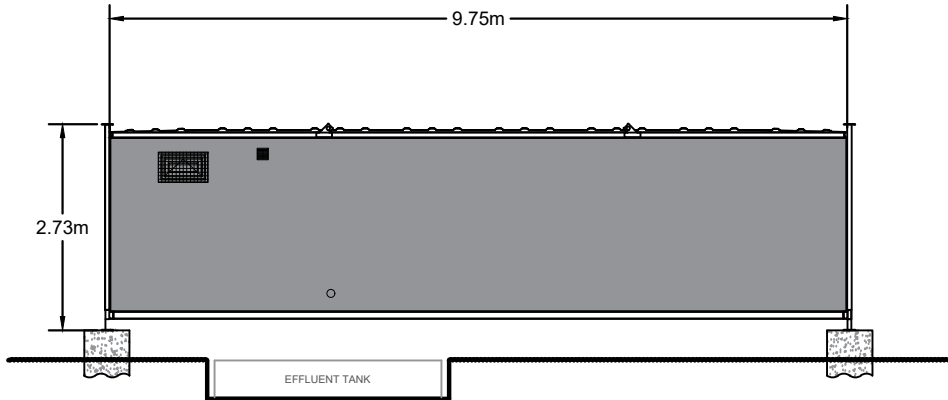

NOTES & LEGEND:

SIDE ELEVATION

REAR ELEVATION

SIDE ELEVATION

FRONT ELEVATION

PLAN VIEW

Welfare & Office

Project Name:
Swansea BESS

Scale:
1:100

Page size:
A3

Drawn by:
RC

Revision no.
00

Check by:
DM

Date:
13/01/2025