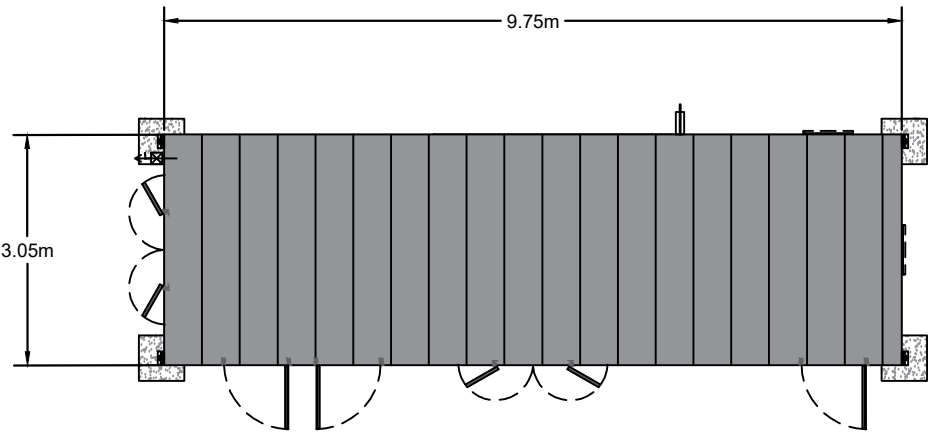

NOTES & LEGEND:

SIDE ELEVATION

REAR ELEVATION

SIDE ELEVATION

FRONT ELEVATION

PLAN VIEW

Welfare & Office

Project Name:
Swansea BESS

Scale:
1:100

Page size:
A3

Drawn by:
RC

Revision no.
00

Check by:
DM

Date:
13/01/2025