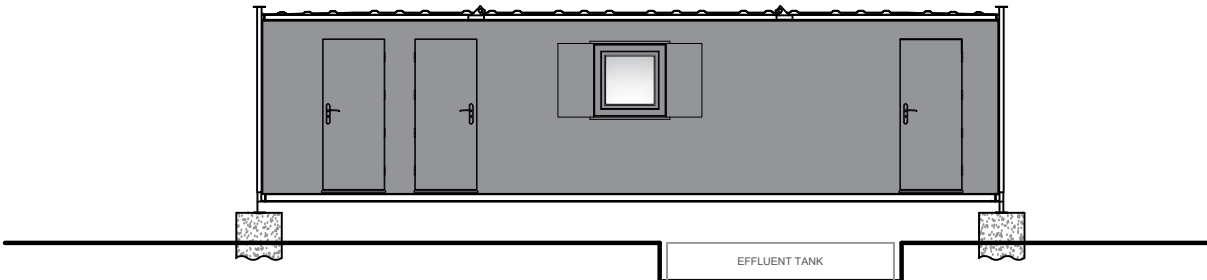

NOTES & LEGEND:

SIDE ELEVATION

REAR ELEVATION

SIDE ELEVATION

FRONT ELEVATION

PLAN VIEW

Welfare & Office

Project Name:
Swansea BESS

Scale:
1:100

Page size:
A3

Drawn by:
RC

Revision no.
00

Check by:
DM

Date:
13/01/2025