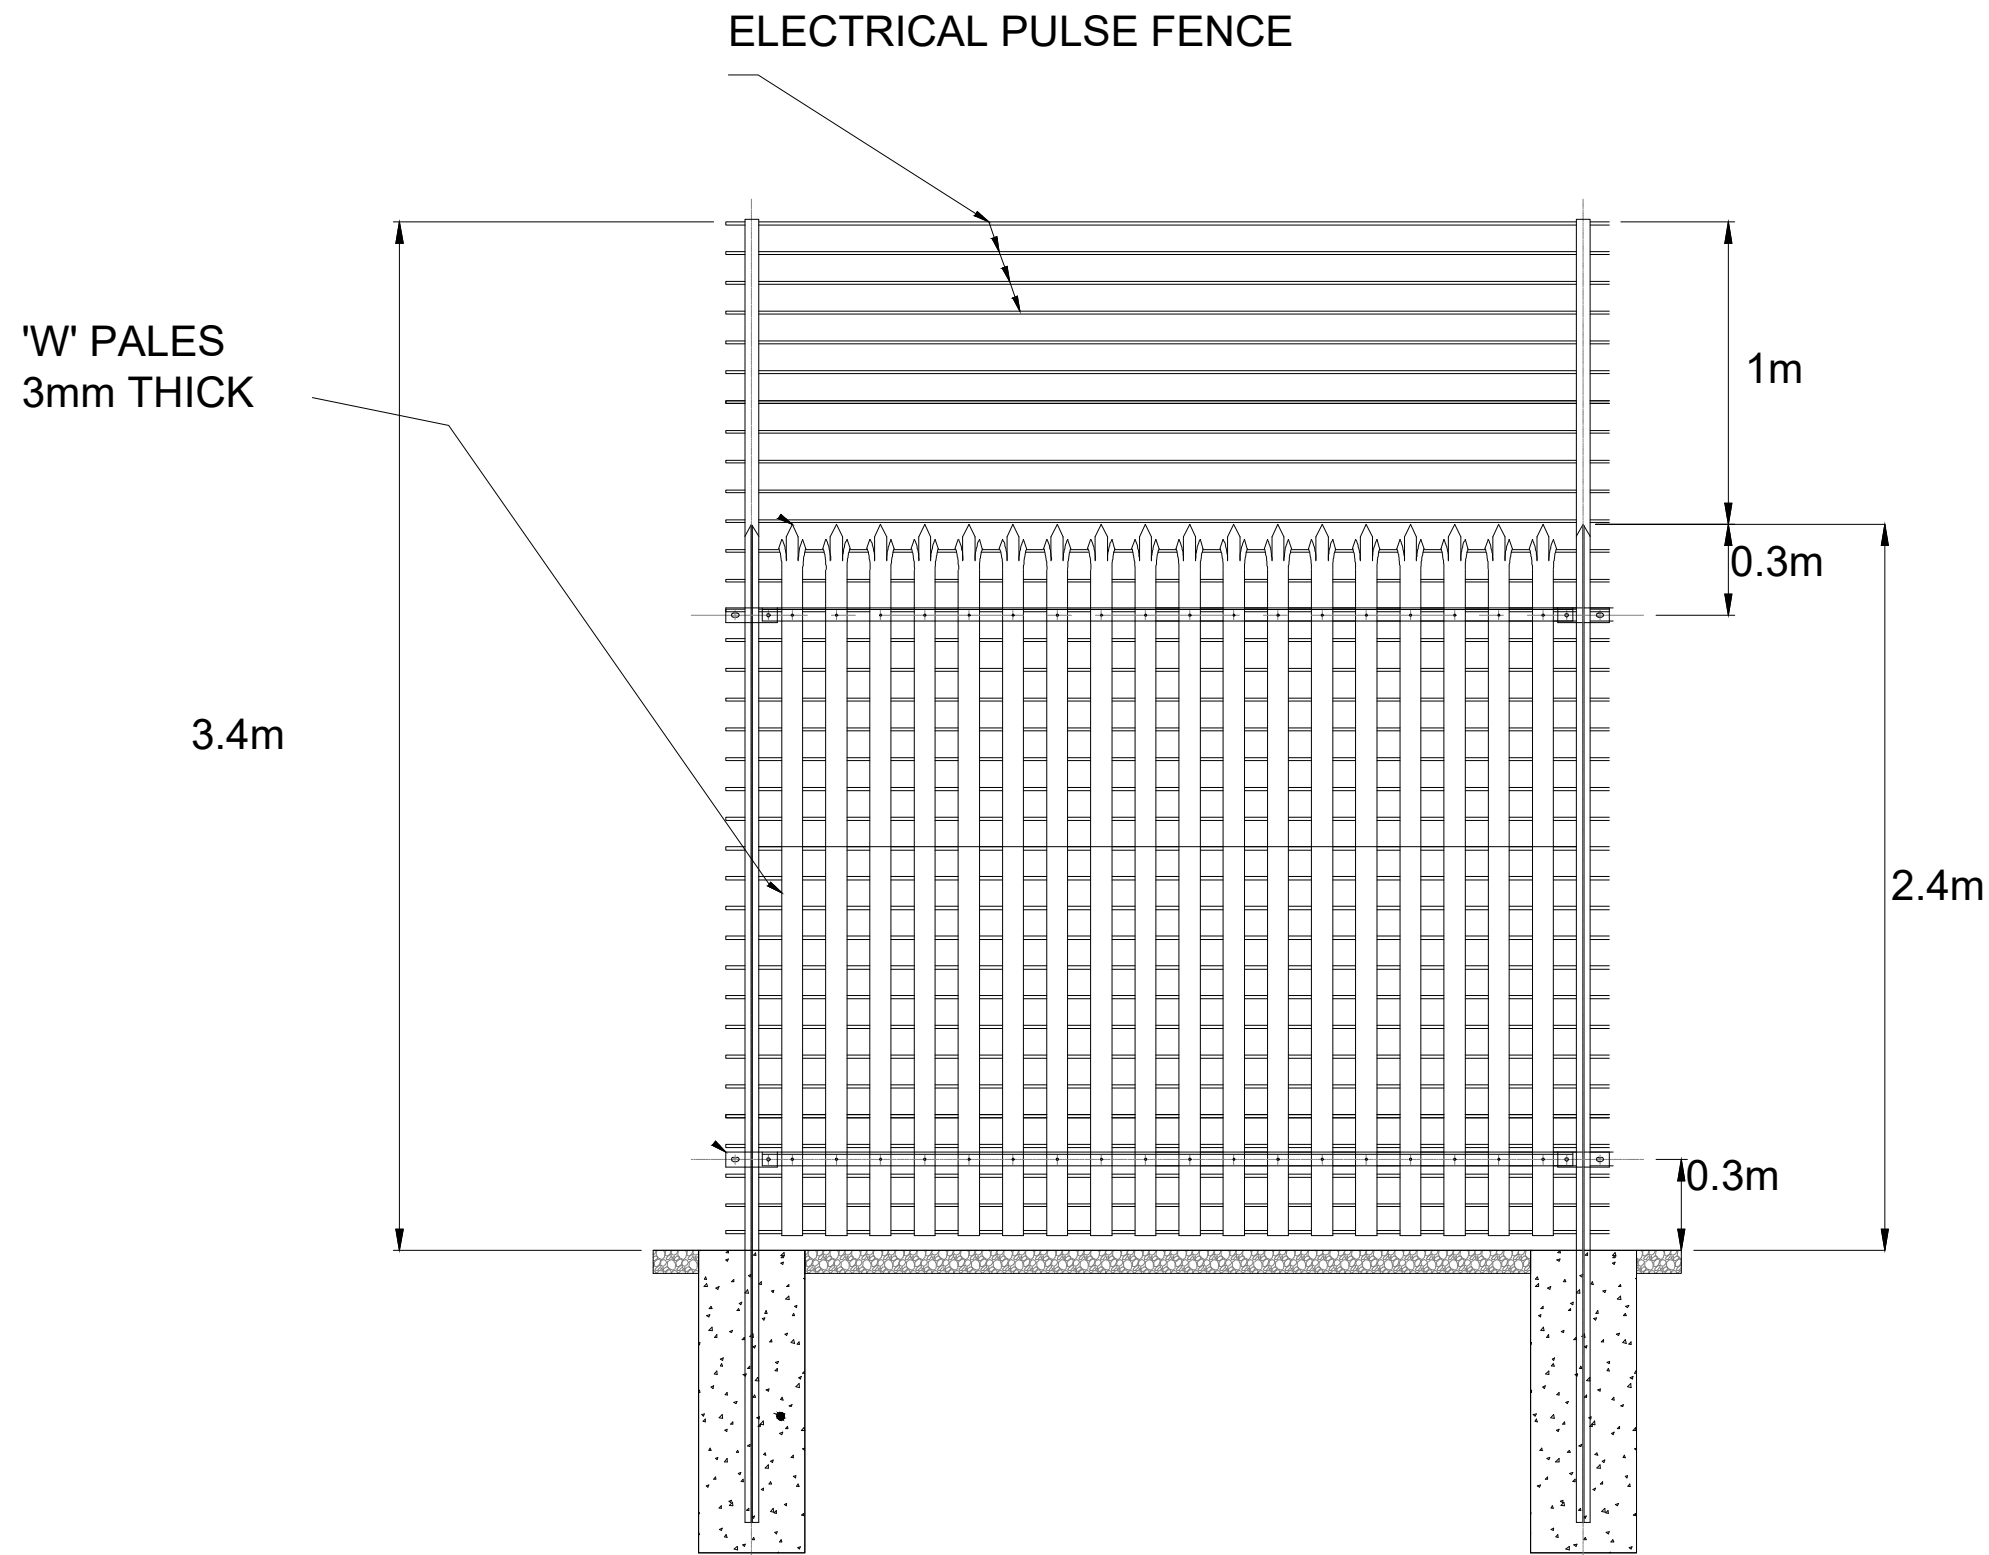

NOTES & LEGEND:

Perimeter Fence

Project Name:
Swansea BESS

Scale:
1:25

Page size:
A3

Drawn by:
RC

Revision no.
00

Check by:
DM