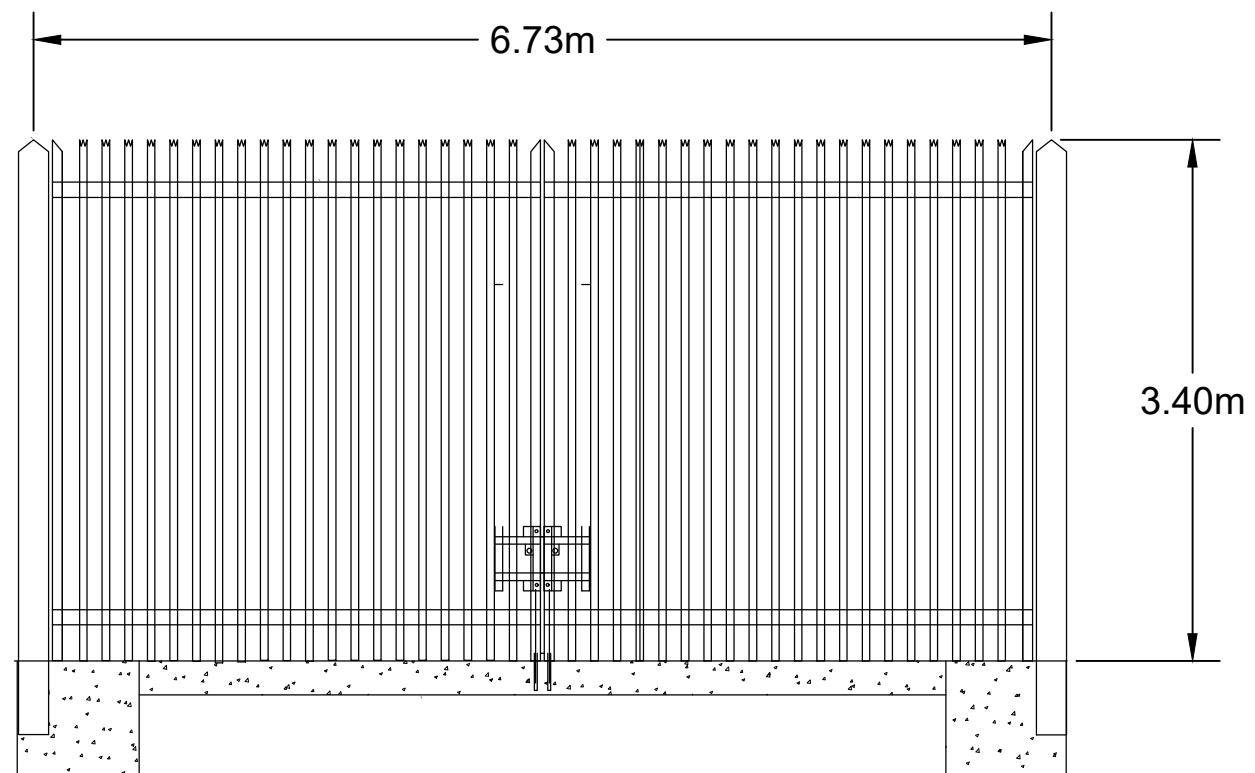

NOTES & LEGEND:

Access Gate

Project Name:
Swansea BESS

Scale:
1:50

Page size:
A3

Drawn by:
RC

Revision no.
00

Check by:
DM