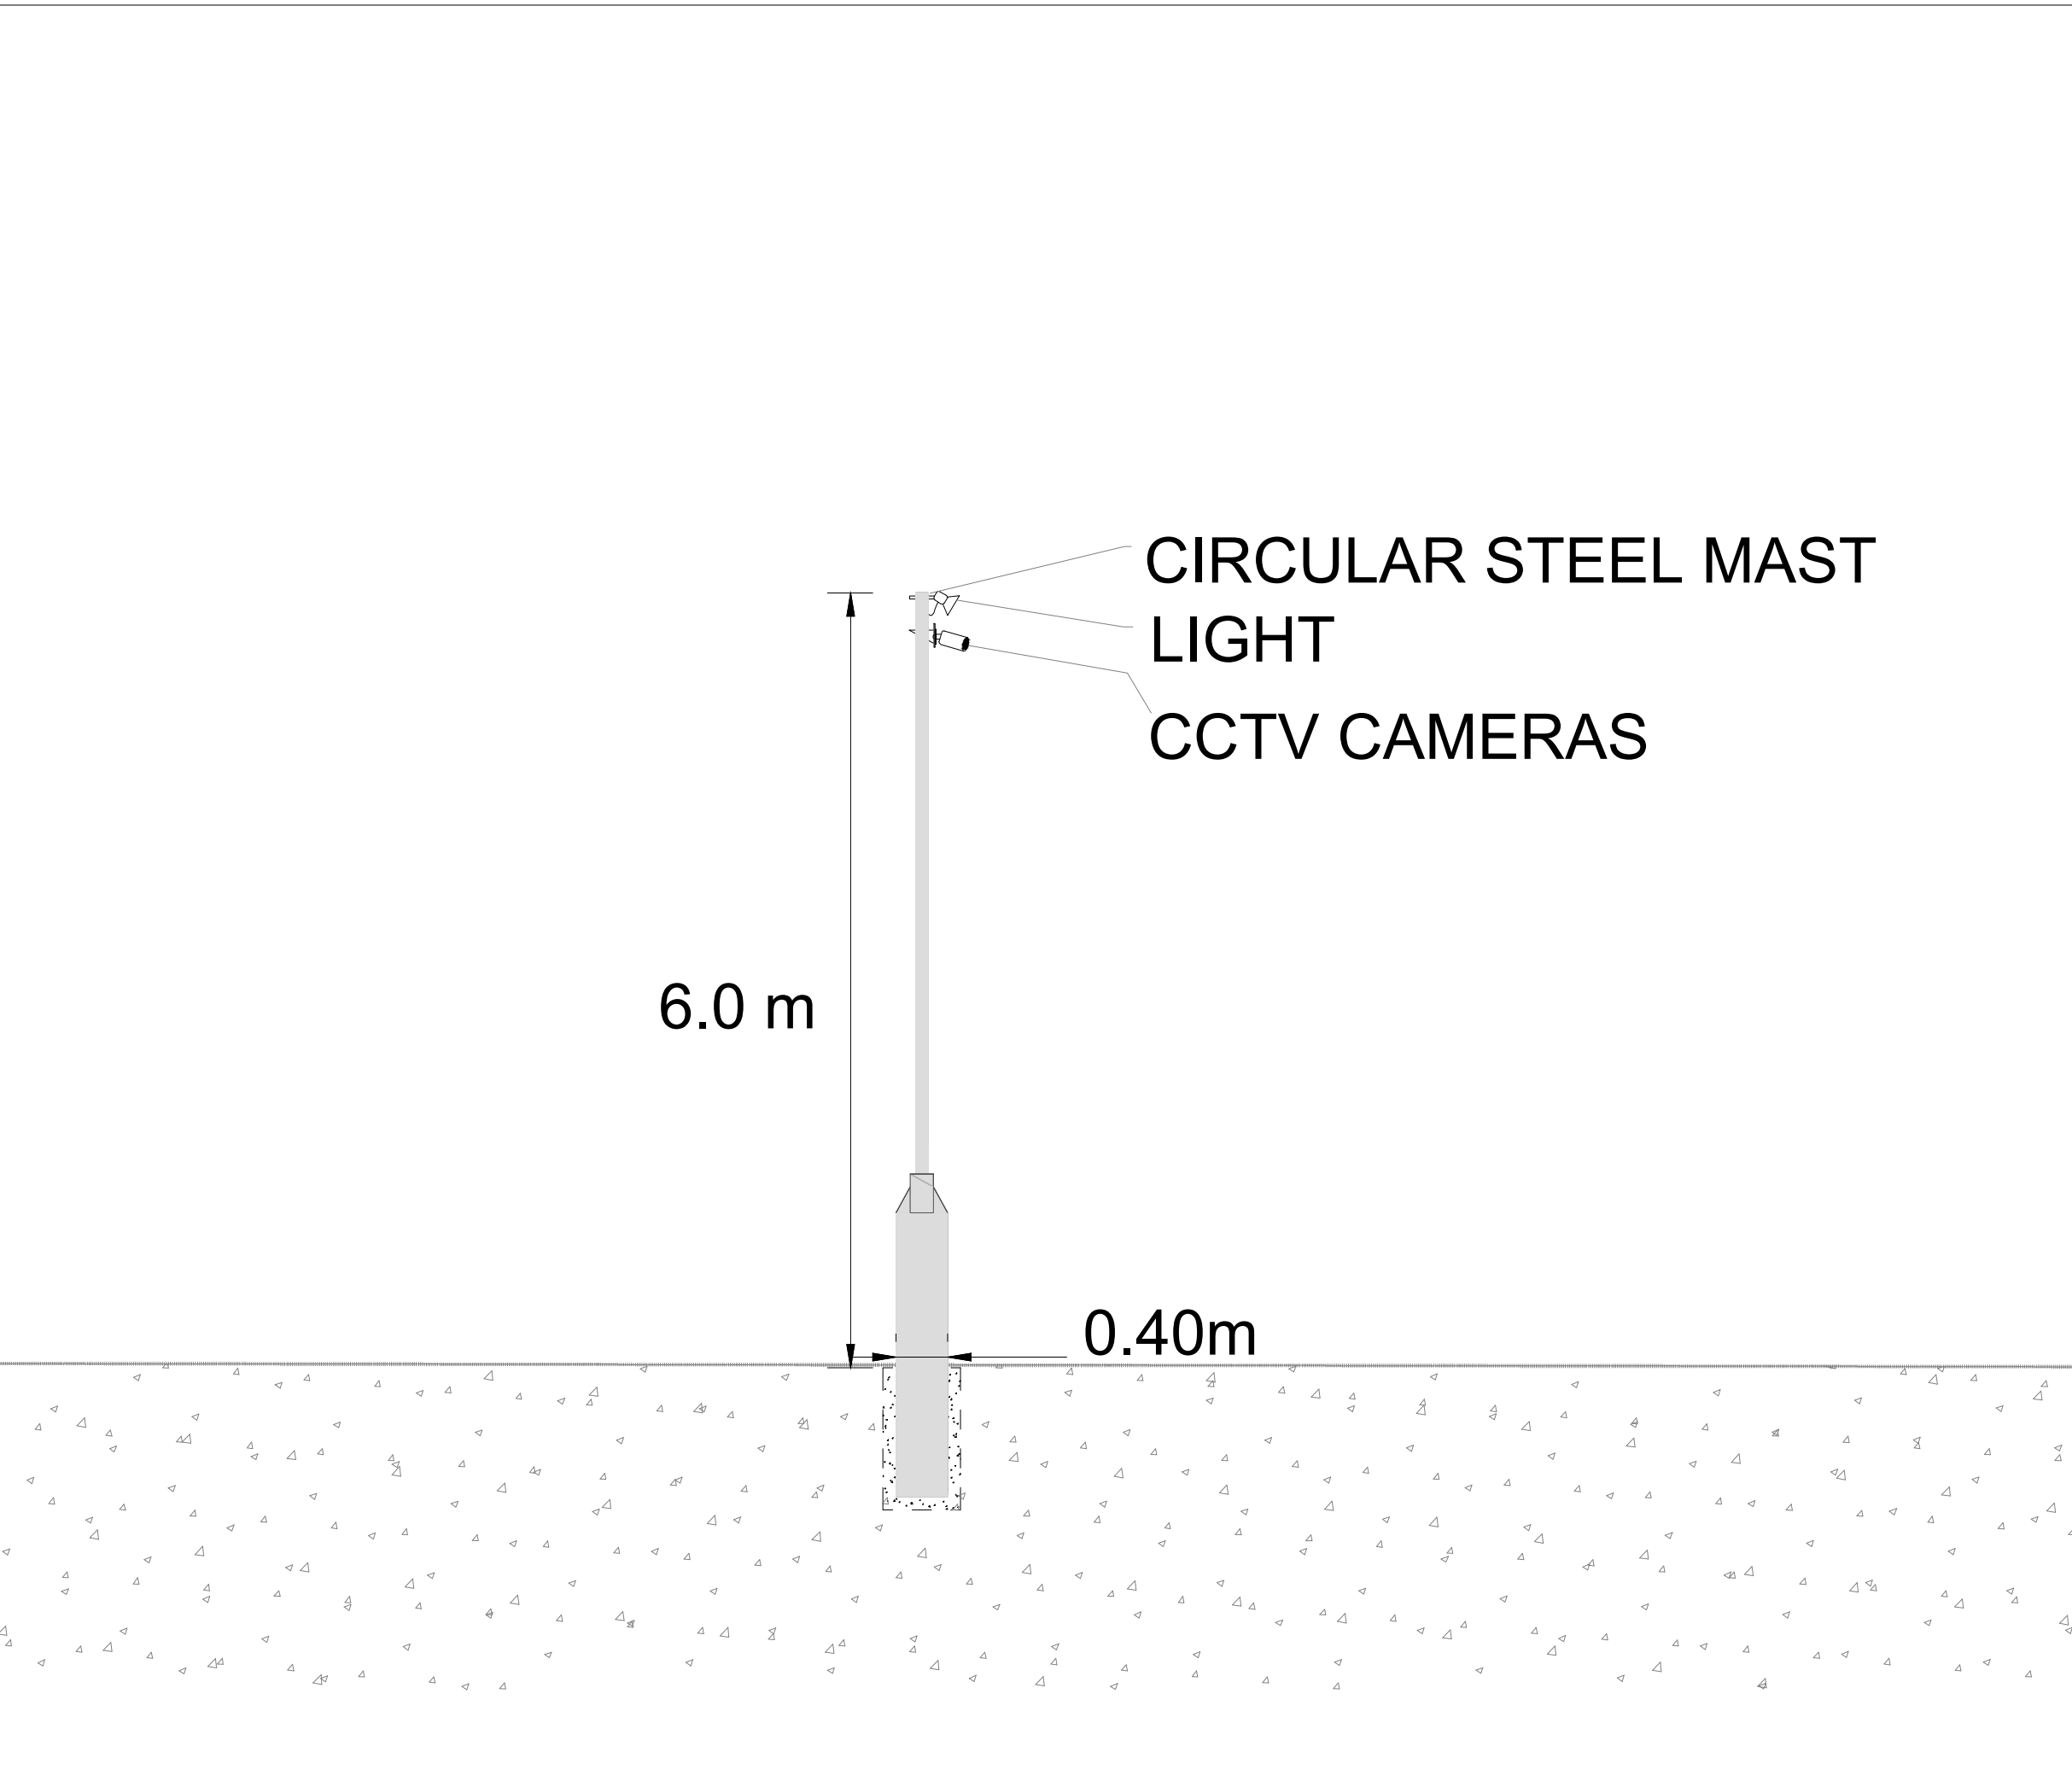

NOTES & LEGEND:

Light Column & CCTV

Project Name:
Swansea BESS

Scale:
1:50

Page size:
A3

Drawn by:
RC

Revision no.
00

Check by:
DM