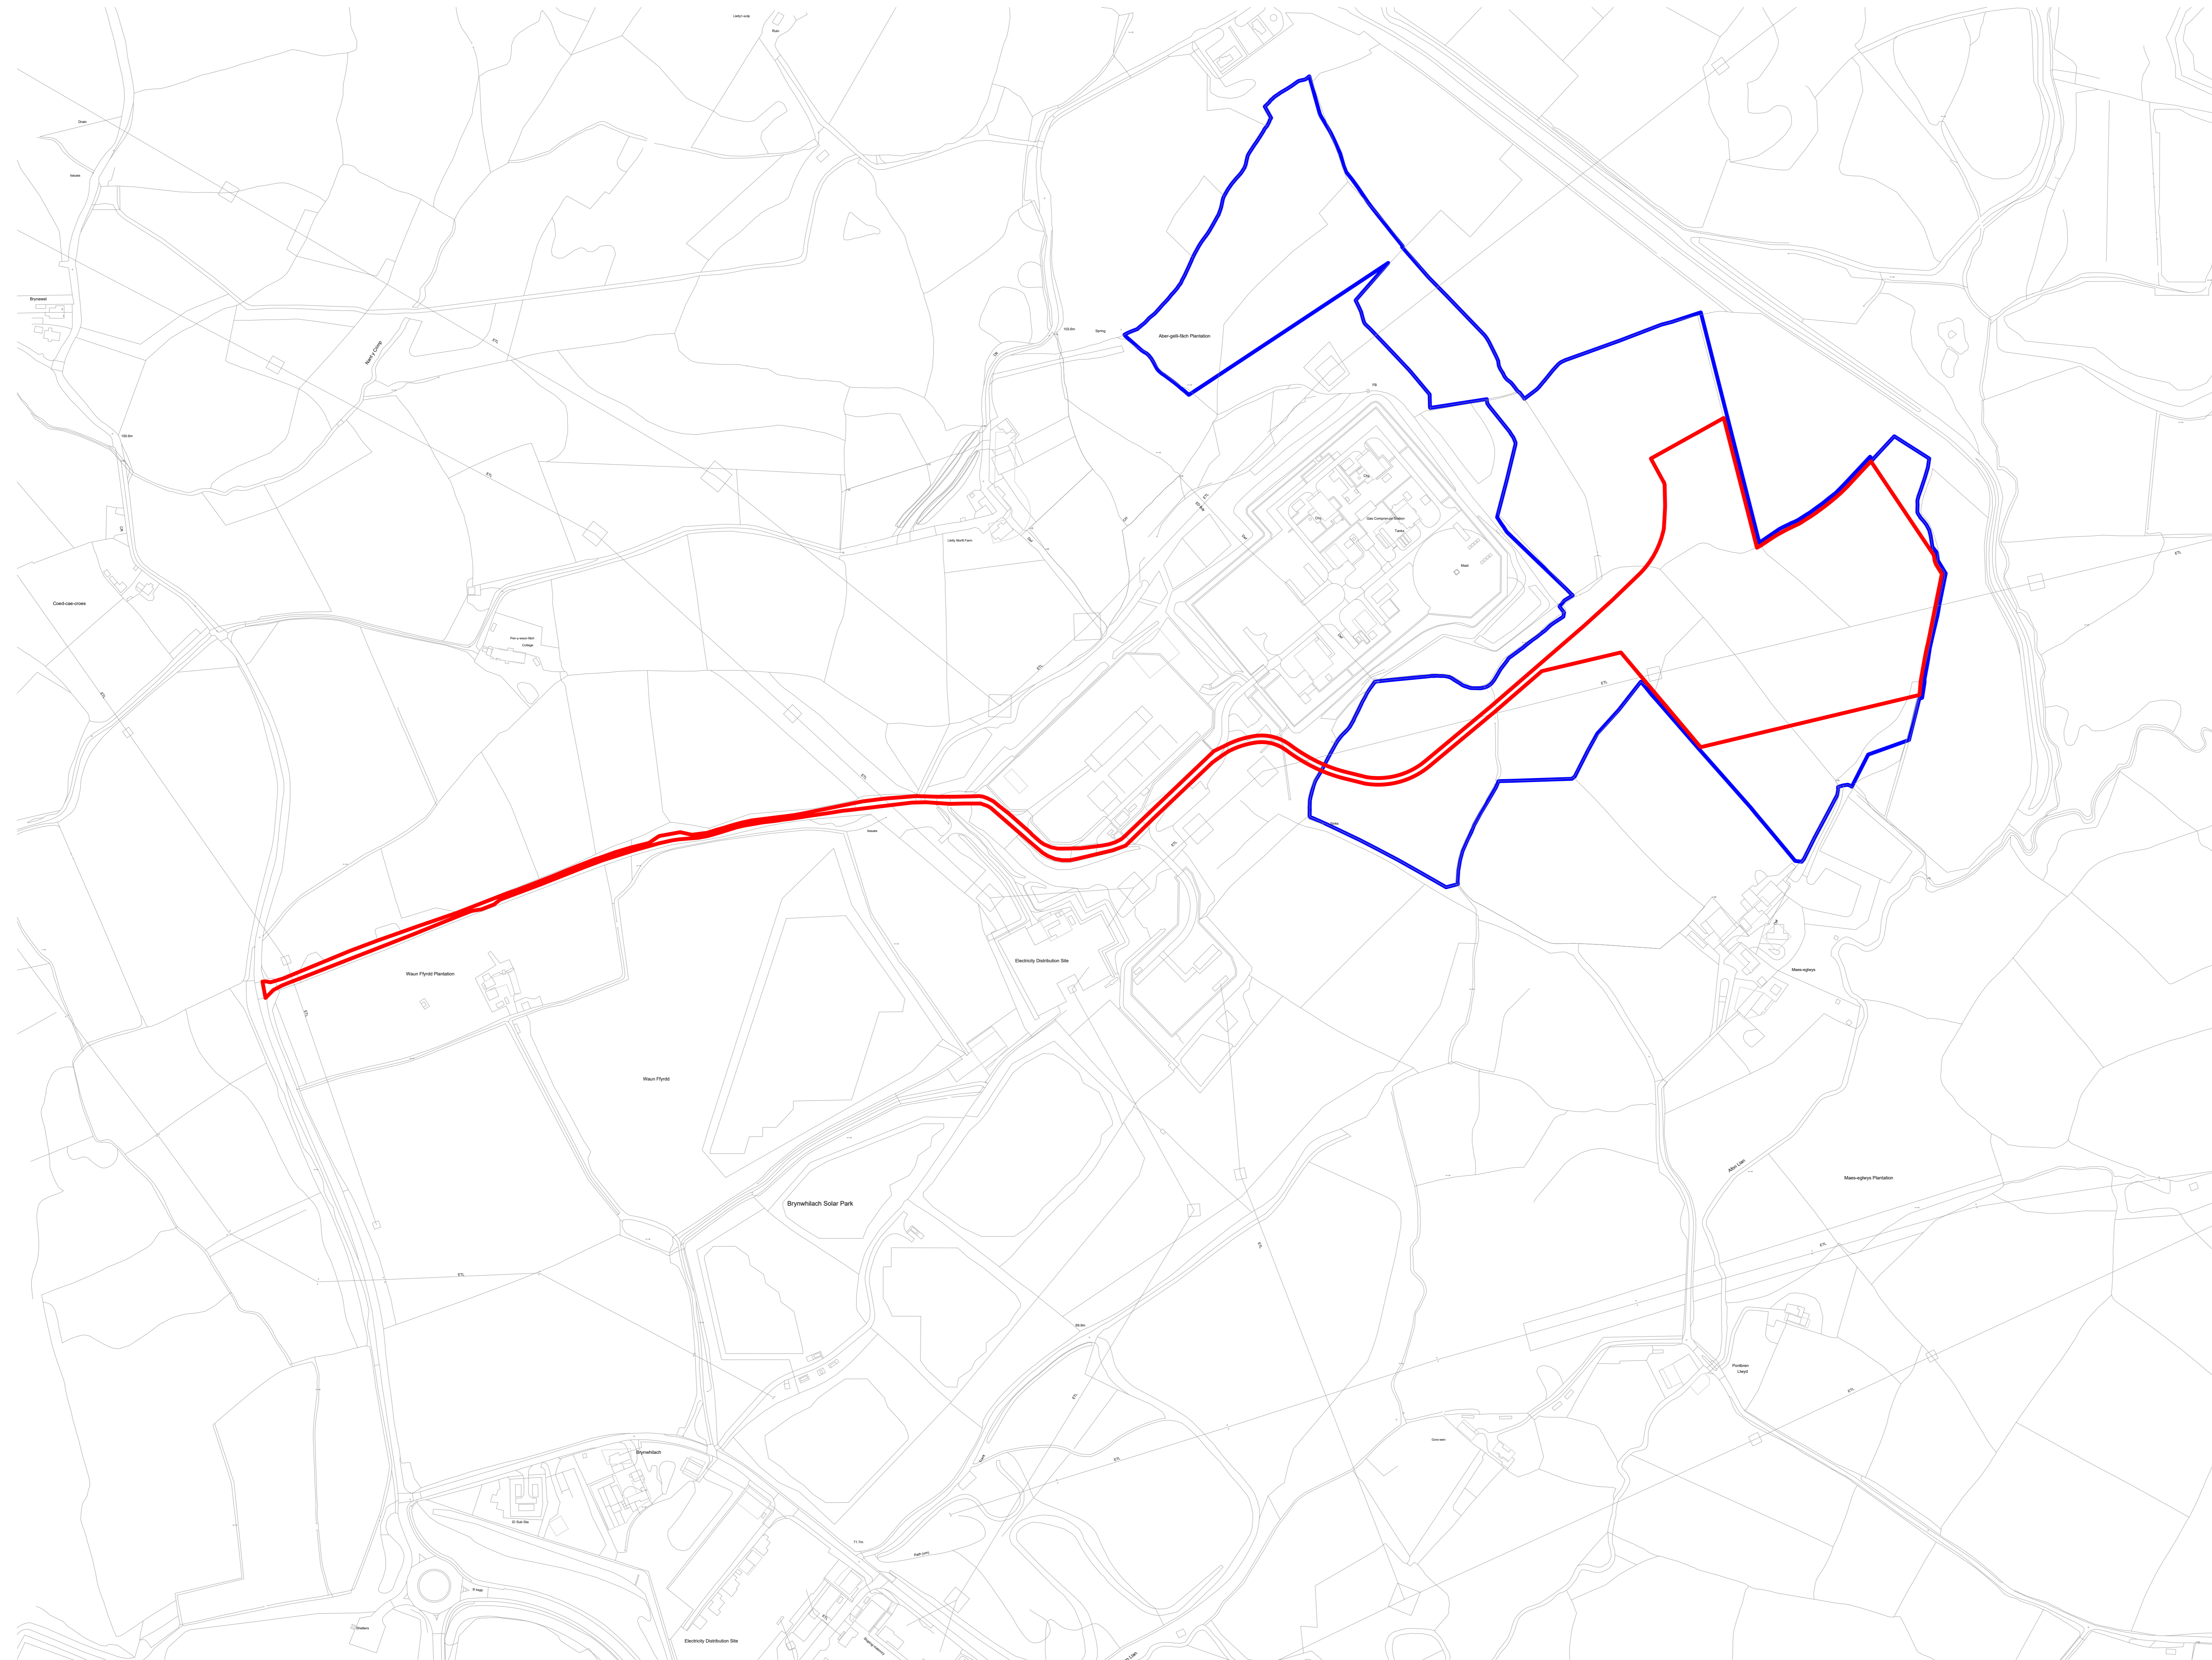

LEGEND :

- APPLICATION SITE BOUNDARY (6.4 ha)
- LAND WITHIN THE CONTROL OF THE APPLICANT

Site Location Plan

Project Name: Swansea BESS

Scale: 1:2500	Page size: A0	Revision no. 01
Drawn by: RC	Check by: WK, JT	Date: 21/01/2025