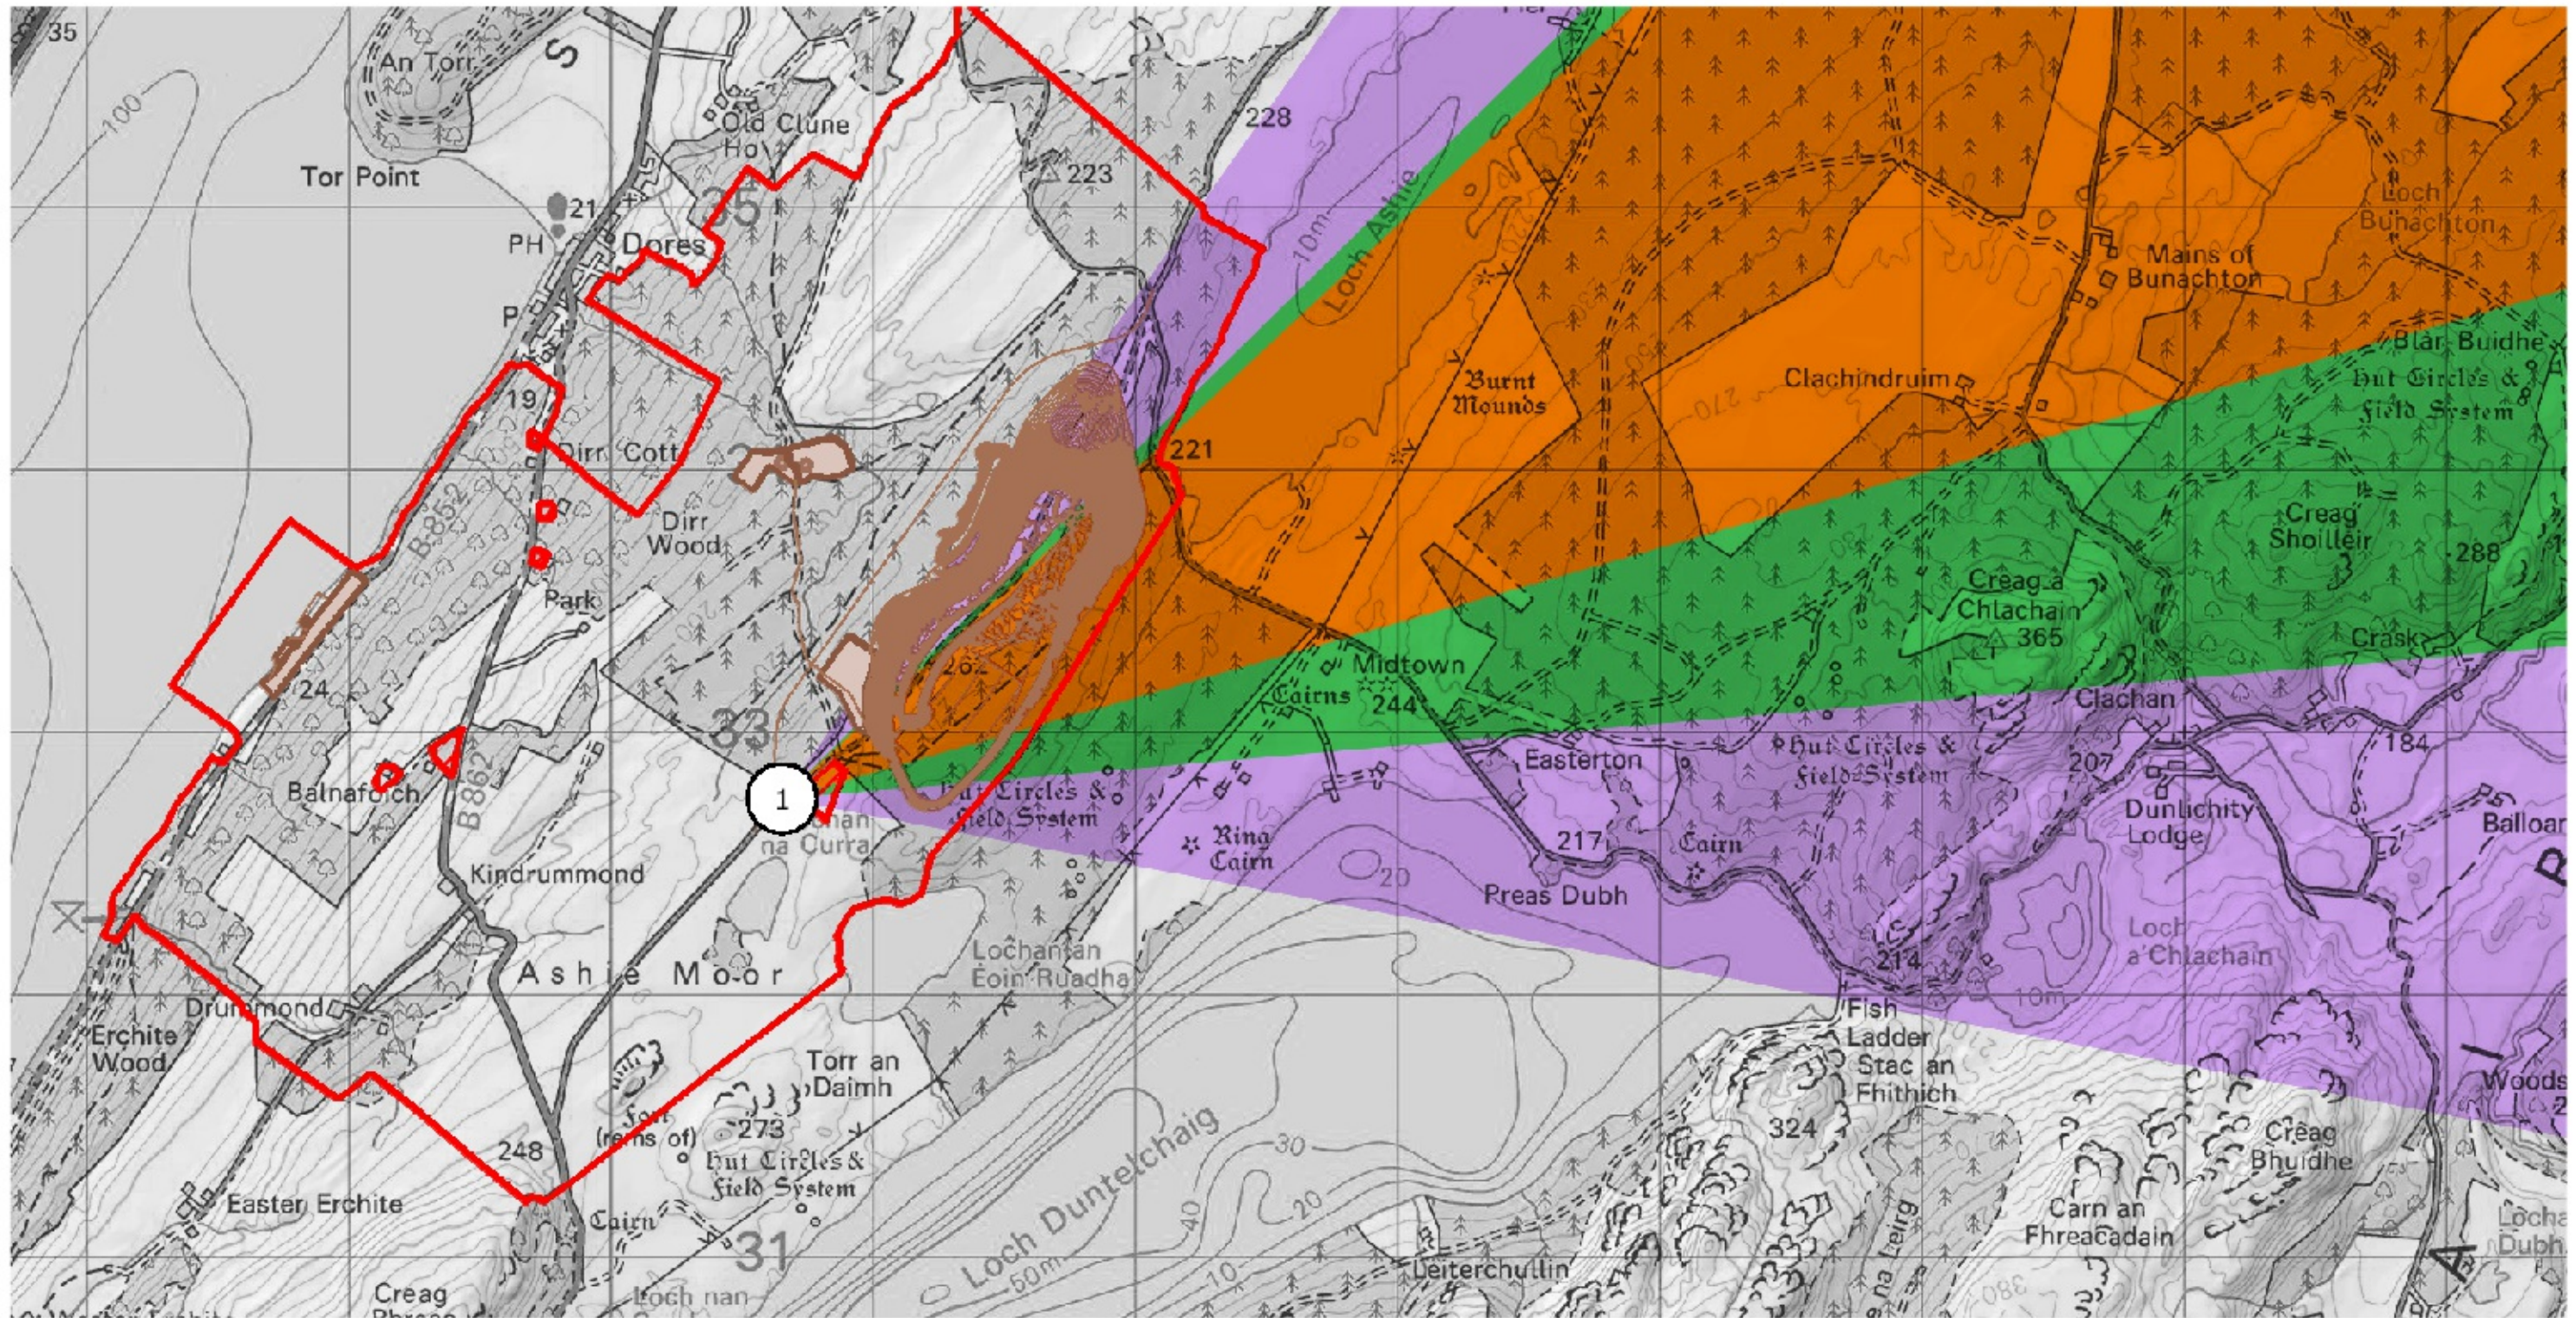

**Figure 11.07 Sheet 1 - Viewpoint Location Map**  
**Viewpoint 1 - Minor road adjacent to Ach-Na-Sidhe Bed and Breakfast**

OS grid reference : 260657,832742 Distance to Headpond : 0.4km Distance to Tailpond : 1.8km AOD: 242.6m

Contains Ordnance Survey Data © Crown copyright and database rights 2018 Ordnance Survey 01 00031673

Map scale when printed at A3 - 1:25,000

Taken from passing place on the minor road (C1064) adjacent to the Ach-Na-Sidhe Bed and Breakfast