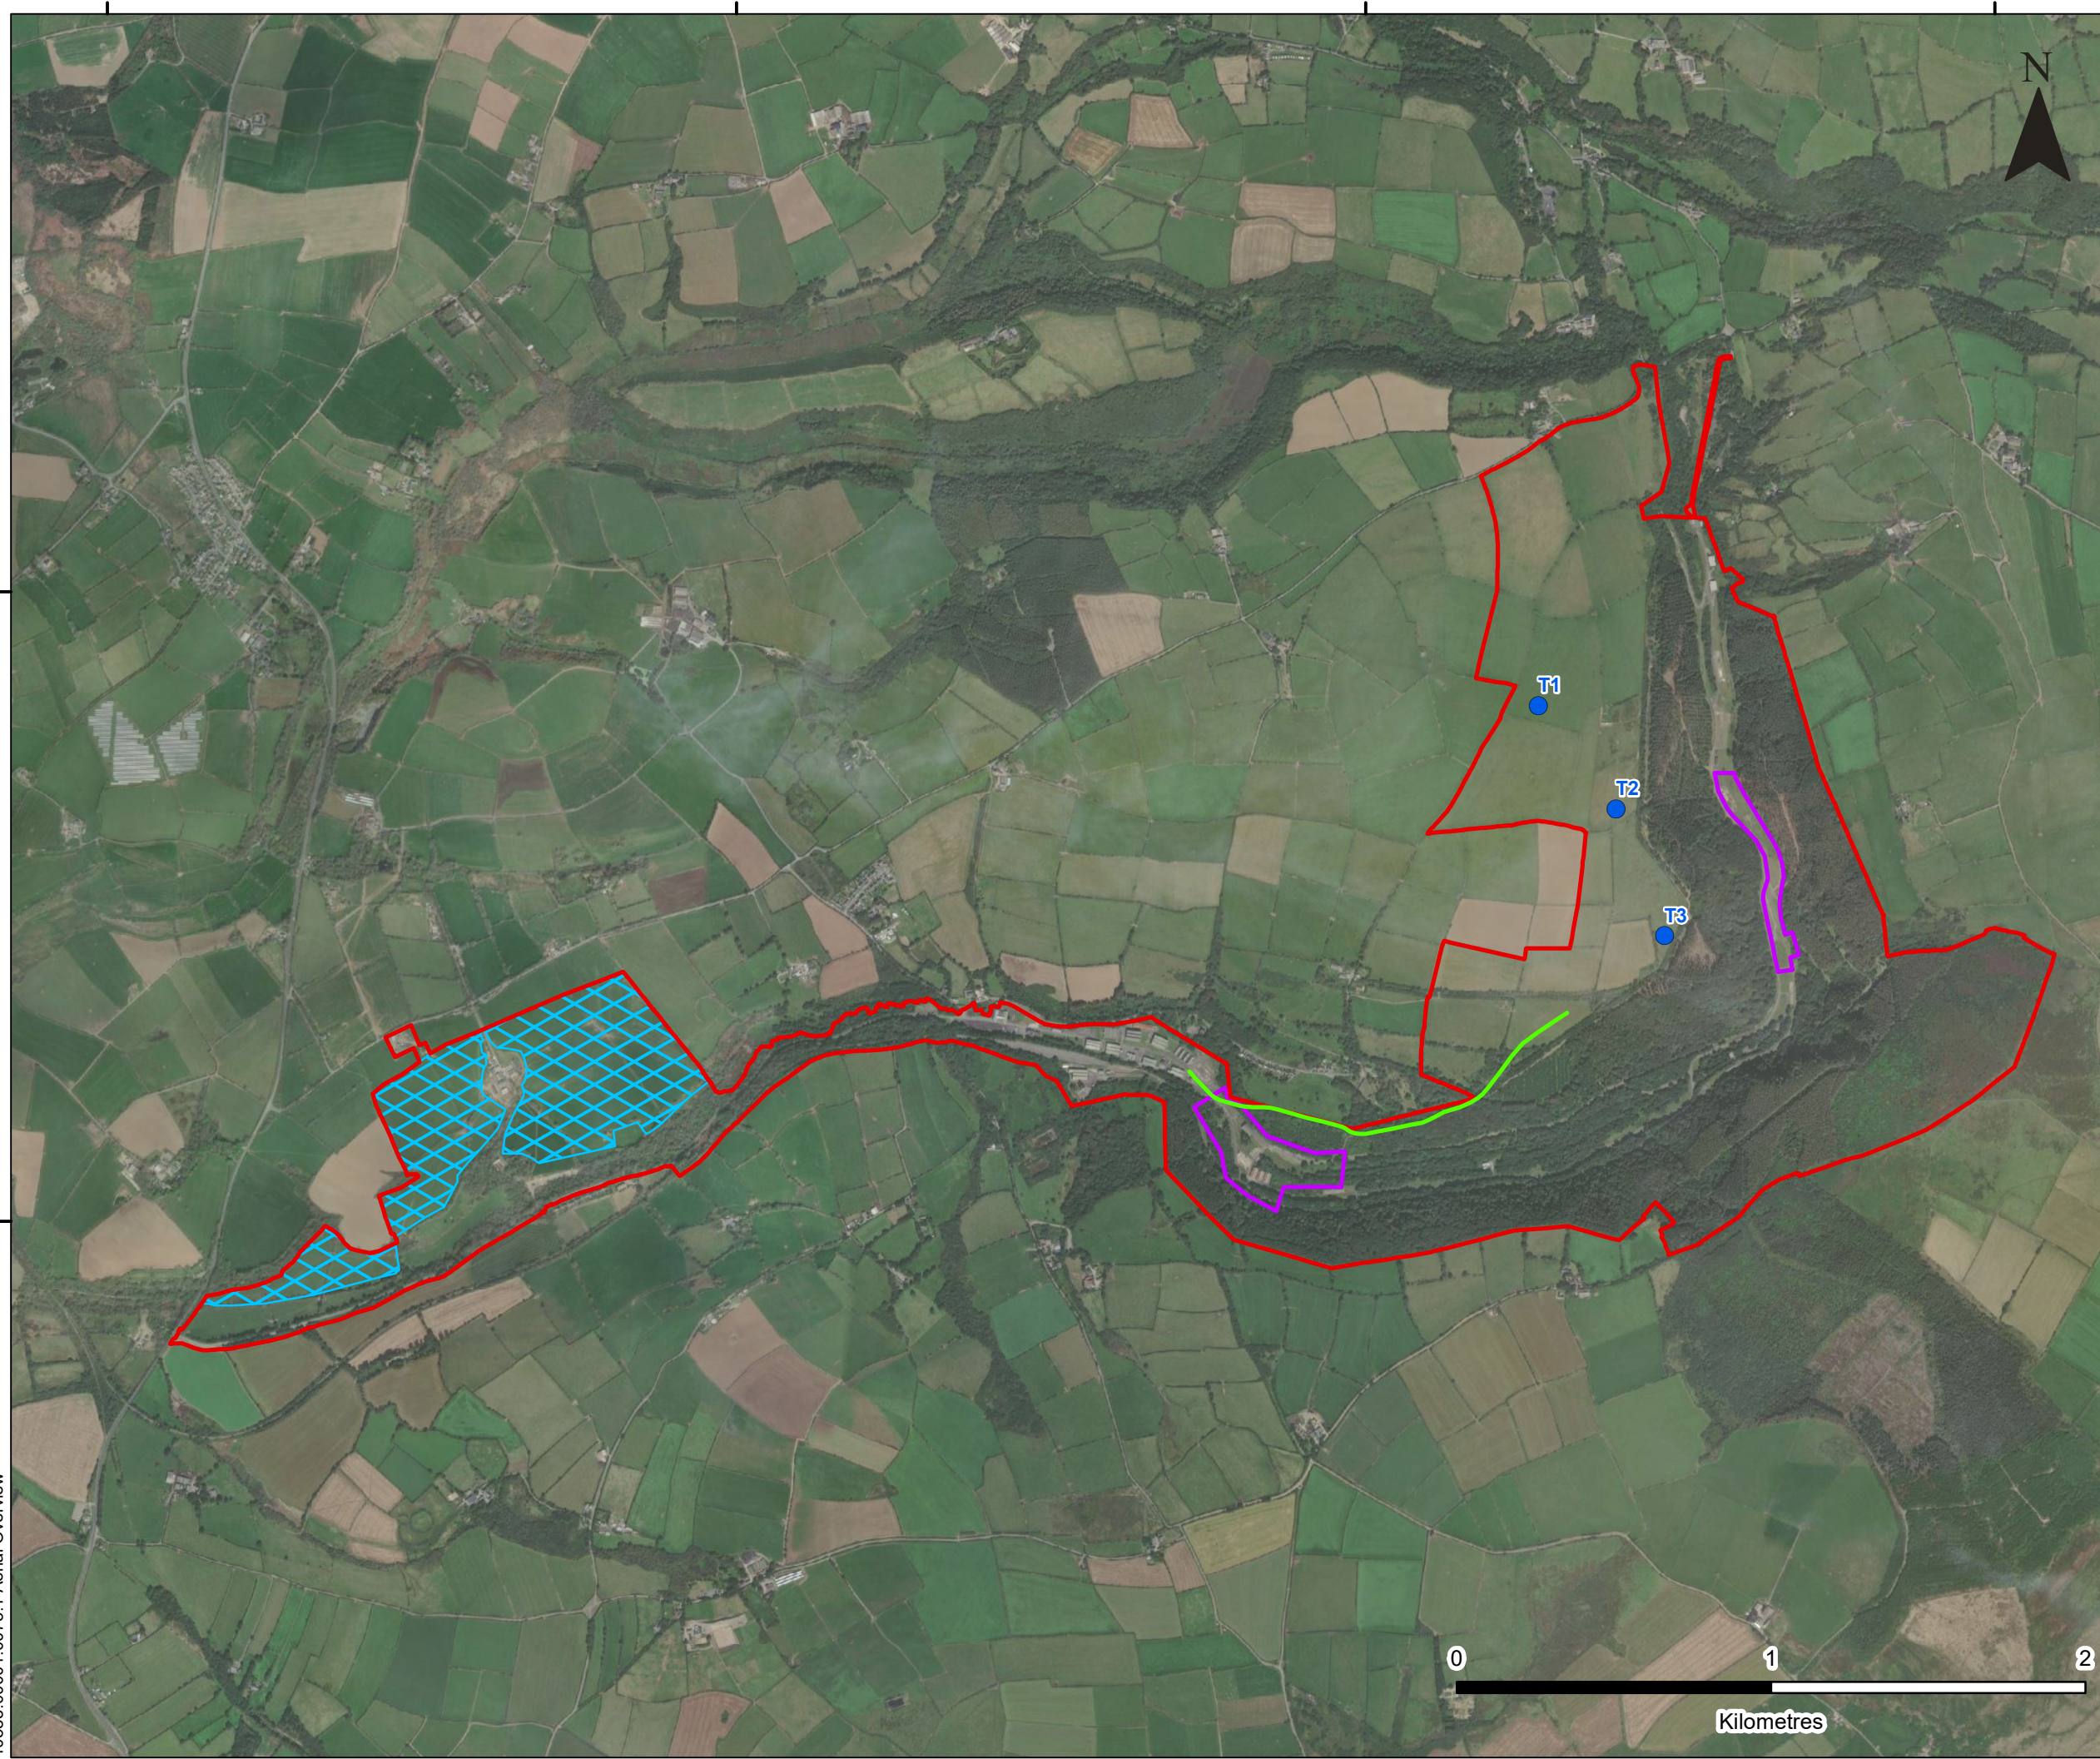

194000

196000

198000

200000

234000

232000

10585.00001.0073.1 Aerial Overview

LEGEND

- Site Boundary
- Proposed Turbine Location
- Proposed Access Track
- Proposed Solar PV Area
- Proposed Electrolyser Facility Site

SLR 4/5 LOCHSIDE VIEW
EDINBURGH PARK
EDINBURGH
EH12 9DH
T: +44 (0)131 335 6830
www.slrconsulting.com

TRECWN GREEN ENERGY HUB
SCOPING REPORT
AERIAL LOCATION
FIGURE 3.3

Scale 1:20,000 @ A3 Date JANUARY 2023