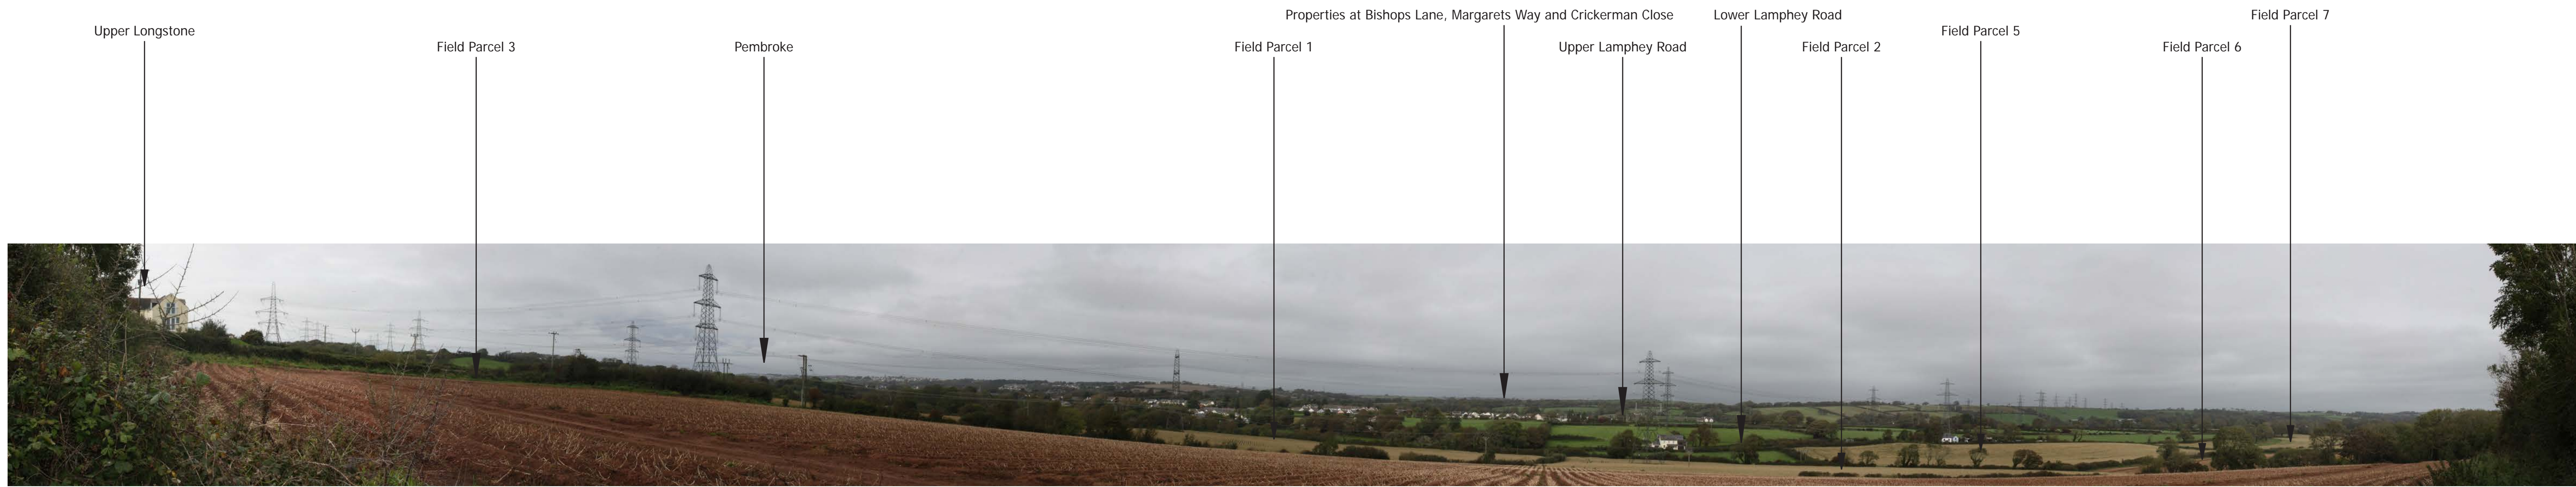

Site Appraisal Photograph C: View east from PRow 32/52/1 towards Alleston Farm

Site Appraisal Photograph D: View east from PRoW 32/51/2 towards Alleston Farm

Site Appraisal Photograph E: View north west from PRoW 32/51/1 towards Merlin's Cross

Site Appraisal Photograph F (i): View east from PRoW 32/51/1 towards Alleston Farm

Site Appraisal Photograph F (ii): View north west from PRoW 32/52/1 towards Merlin's Cross

Site Appraisal Photograph G: View north east from PRoW 32/52/1

Site Appraisal Photograph H: View east from Field 1

Property on Lower Lamphey Road

Field Parcel 2 boundary vegetation

Field Parcel 2 boundary vegetation

Site Appraisal Photograph I: View south east off from PRoW 32/51/1 towards Alleston Farm

Upper Longstone

Field Parcel 9

Alleston Wood

Alleston Farm

Site Appraisal Photograph K: View west from PRoW 32/51/2

Site Appraisal Photograph L: View north from PRoW 32/51/2