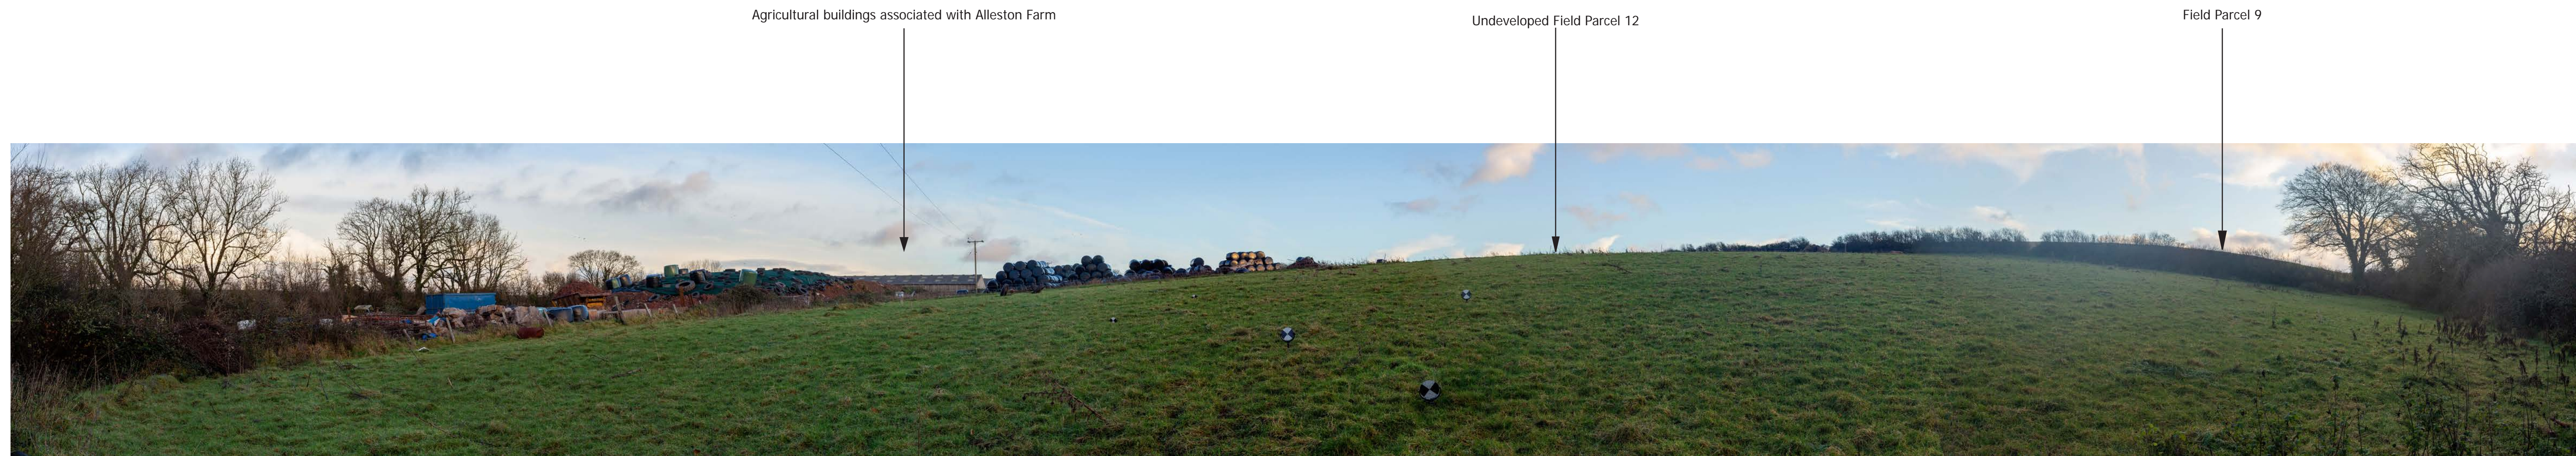

APPENDIX 7.2
SITE APPRAISAL PHOTOGRAPHS

Site Appraisal Photograph A: View northwest from Alleston Farm towards Lower Lamphey Road

Site Appraisal Photograph B: View north from Alleston Farm towards Lower Lamphey Road

Site Appraisal Photograph C: View east from PRow 32/52/1 towards Alleston Farm

Site Appraisal Photograph D: View east from PRoW 32/51/2 towards Alleston Farm

Site Appraisal Photograph E: View north west from PRoW 32/51/1 towards Merlin's Cross

Site Appraisal Photograph F (i): View east from PRoW 32/51/1 towards Alleston Farm

Site Appraisal Photograph F (ii): View north west from PRoW 32/52/1 towards Merlin's Cross

Site Appraisal Photograph G: View north east from PRoW 32/52/1

Site Appraisal Photograph H: View east from Field 1

Property on Lower Lamphey Road

Field Parcel 2 boundary vegetation

Field Parcel 2 boundary vegetation

Site Appraisal Photograph I: View south east off from PRoW 32/51/1 towards Alleston Farm