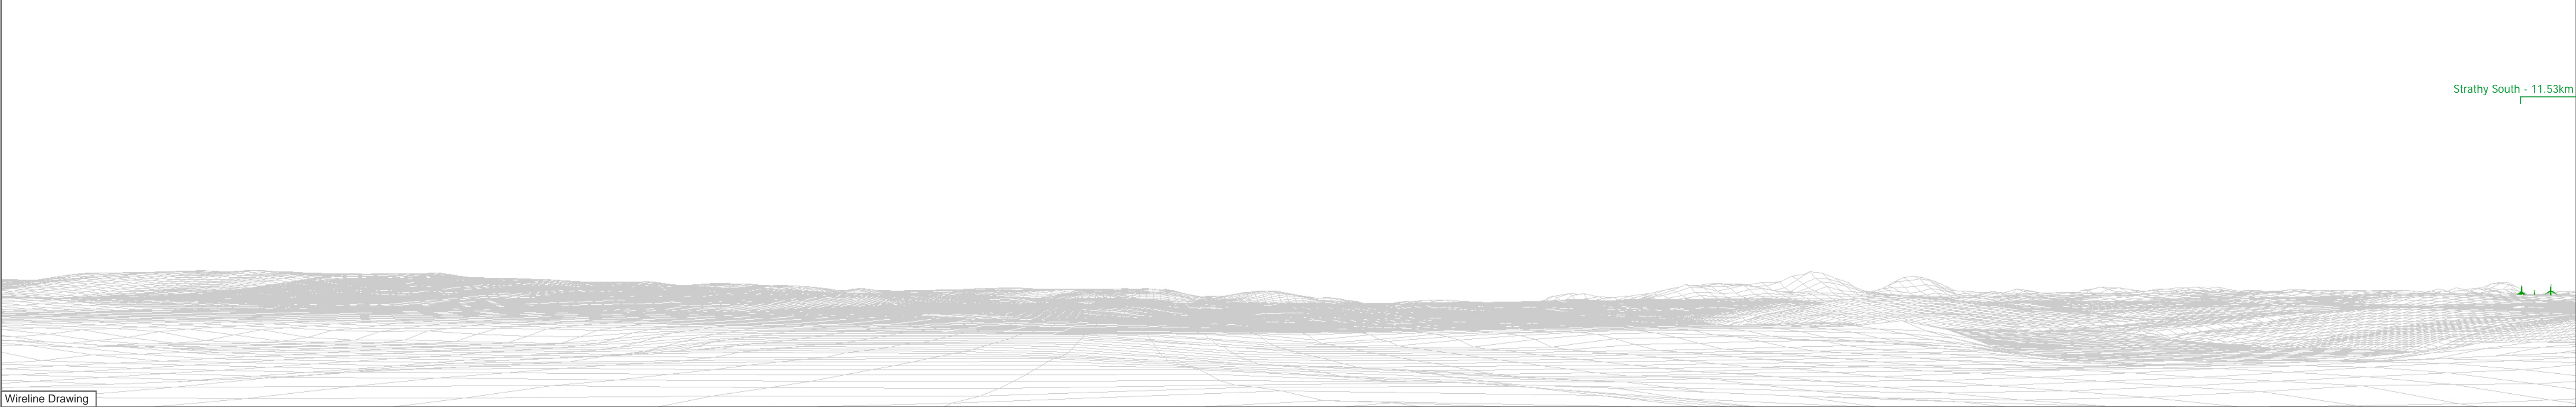

OS reference: 291030 958679  
 Eye Level: 131m AOD  
 Direction of view: 96°  
 Distance to Development: 3.05km

Horizontal field of view: (90° cylindrical projection)  
 Principal distance: 812.5mm

Camera: Nikon D610  
 Lens: 50mm (Nikon AF 50mm f/1.4)  
 Camera height: 1.5m AGL  
 Date and time: 07/07/2020 15:56

Figure: 6.32b

**Figure: 6.32c**  
Viewpoint C: Loch na Caorach - Wild Land Area

OS reference: 291030 958679  
 Eye Level: 131m AOD  
 Direction of view: 186°  
 Distance to Development: 3.05km

Horizontal field of view: (90° cylindrical projection)  
 Principal distance: 812.5mm

Camera: Nikon D610  
 Lens: 50mm (Nikon AF 50mm f/1.4)  
 Camera height: 1.5m AGL  
 Date and time: 07/07/2020 15:56

OS reference: 291030 958679  
 Eye Level: 131m AOD  
 Direction of view: 276°  
 Distance to Development: 3.05km

Wireline

View flat at a comfortable arm's length

**Figure: 6.32e**  
Viewpoint C: Loch na Caorach - Wild Land Area

OS reference: 291030 958679  
 Eye Level: 131m AOD  
 Direction of view: 6°  
 Distance to Development: 3.05km