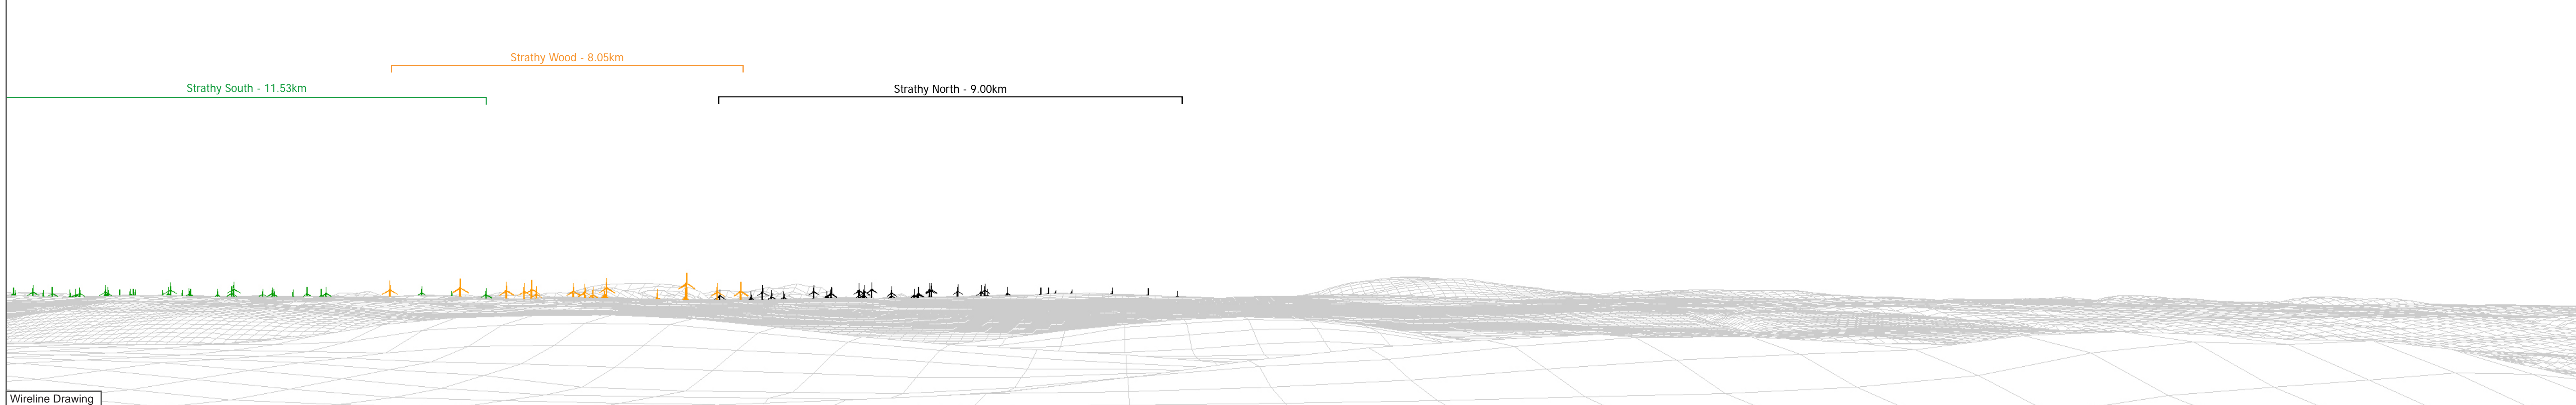

OS reference: 291030 958679  
 Eye Level: 131m AOD  
 Direction of view: 96°  
 Distance to Development: 3.05km

Horizontal field of view: (90° cylindrical projection)  
 Principal distance: 812.5mm

Camera: Nikon D610  
 Lens: 50mm (Nikon AF 50mm f/1.4)  
 Camera height: 1.5m AGL  
 Date and time: 07/07/2020 15:56

Figure: 6.32b

**Figure: 6.32c**  
Viewpoint C: Loch na Caorach - Wild Land Area

OS reference: 291030 958679  
 Eye Level: 131m AOD  
 Direction of view: 186°  
 Distance to Development: 3.05km

Horizontal field of view: (90° cylindrical projection)  
 Principal distance: 812.5mm

Camera: Nikon D610  
 Lens: 50mm (Nikon AF 50mm f/1.4)  
 Camera height: 1.5m AGL  
 Date and time: 07/07/2020 15:56

OS reference: 291030 958679  
 Eye Level: 131m AOD  
 Direction of view: 276°  
 Distance to Development: 3.05km

Wireline

View flat at a comfortable arm's length

**Figure: 6.32e**  
Viewpoint C: Loch na Caorach - Wild Land Area

OS reference: 291030 958679  
 Eye Level: 131m AOD  
 Direction of view: 6°  
 Distance to Development: 3.05km