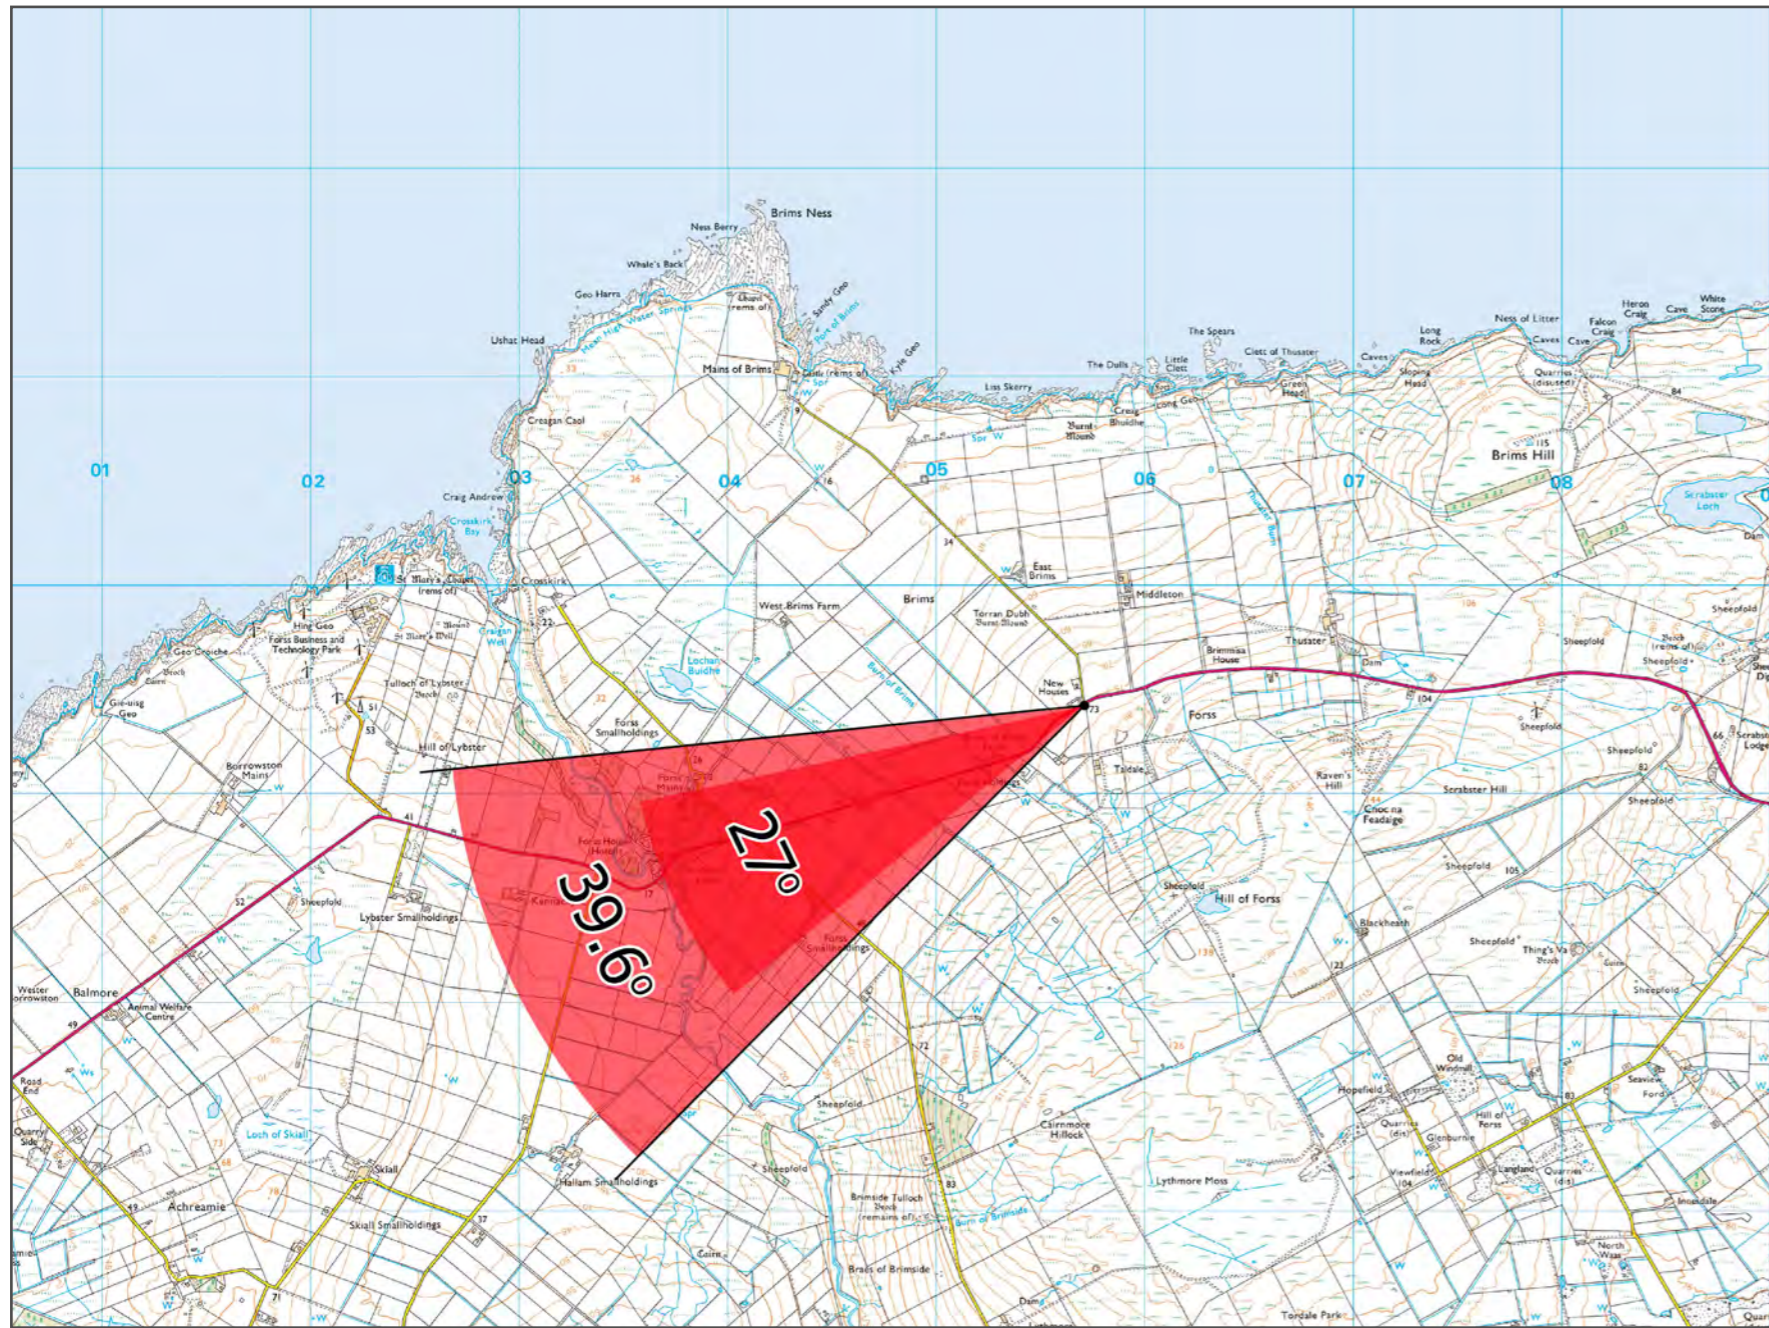

Figure 6.12e - Viewpoint 1: A836 Forss.

Reproduced from Ordnance Survey digital map data © Crown copyright 2020. All rights reserved. Licence number 100048606

Grid Reference: 305710 969424 Distance to nearest turbine: 15082m AOD: 73m

This viewpoint is located approximately 6km West of Thurso.

Travelling west from Thurso on the the A836 towards Tongue, you will pass Thurso Business Park on your left and then the junction for the A9 Scrabster on your right. Continue on the A836 for approximately 5.5km at which point you will come to a bungalow on your right with an attached garage and a side road. There is a flagstoned field boundary on your left. Find a suitable location to park here.

The camera location is on the A836 roadside at the head of the bungalow's perimeter wall.

Extent of 50mm single frame image

Photomontage

Figure 6.12f
Viewpoint 1
A836 Forss

Distance to nearest turbine: 15082m Camera: Nikon D610 Focal Length: 50mm vertical (27°) x 28mm horizontal (65.5°) Camera height: 1.5m Date: 16/07/2019 10:08

The images contained on this page and the following page are not representative of scale and distance from the actual viewpoint and show the wind farm development in its wider landscape context only.

For empirical testing, the wireline image on the next page can be accurately assessed in the field when converted to a transparency. If viewed with one eye at a distance of 300mm from exactly the same location and height as the original camera lens, the image will fit the real landscape cues.