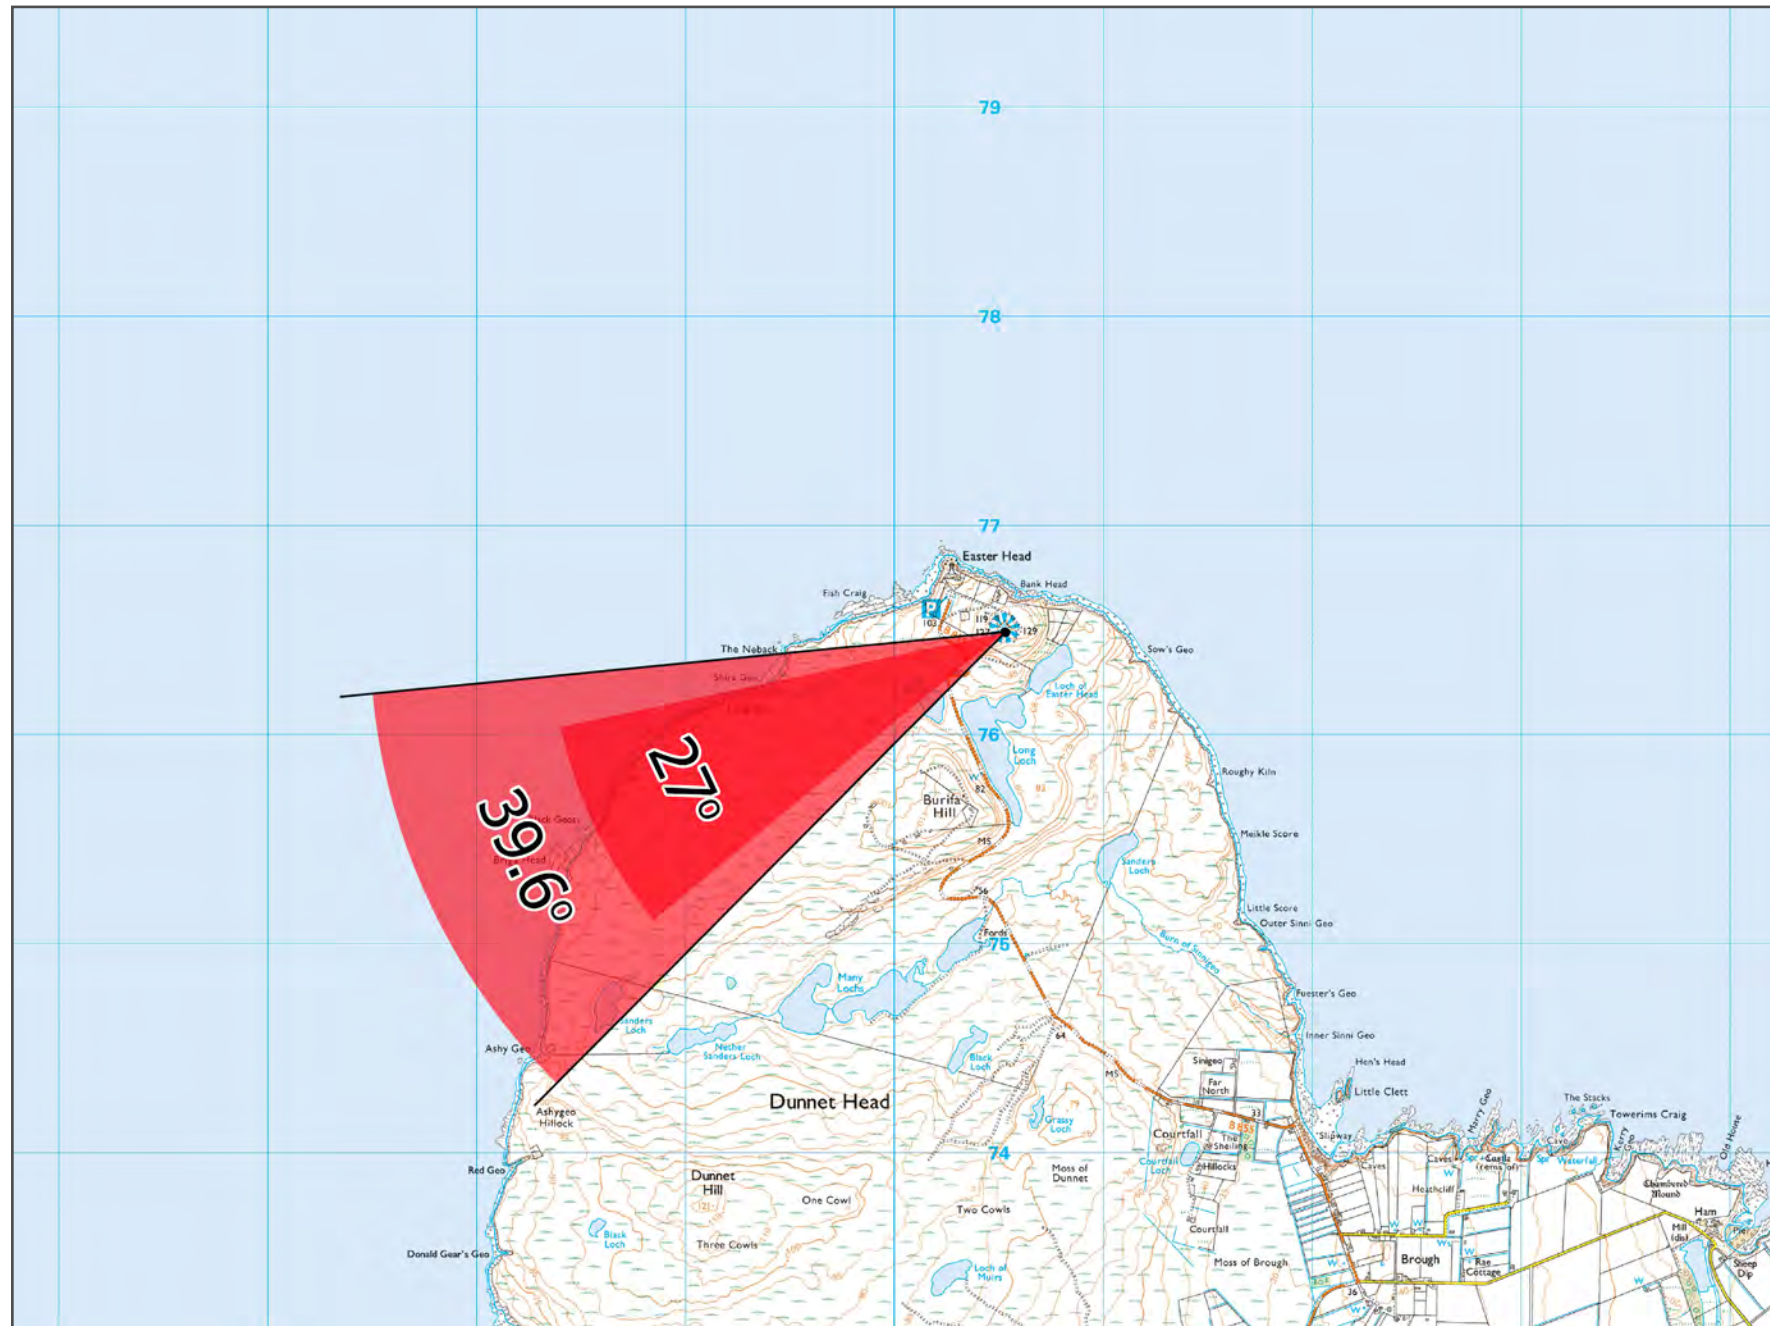

Figure 6.22g - Viewpoint 11: Dunnet Head.

Reproduced from Ordnance Survey digital map data © Crown copyright 2020. All rights reserved. Licence number 100048606

Grid Reference: 320530 976491 Distance to nearest turbine: 31499m AOD: 126m

This viewpoint is located approximately 12km northeast of Thurso.

Travel east out of Thurso on the A836, passing through Castletown and past the bay. As the road leaves the bay and arrives in Dunnet, turn left following the signpost to the Viewpoint. Follow the road up and then to the right, following signs for Dunnet Head. After approximately 2.3km, you will arrive at a crossroads. Turn left still following signs for Dunnet Head. Continue up to the parking area at the lighthouse. Park here.

The camera location is at viewpoint as shown in the adjacent photograph.

Extent of 50mm single frame image

Figure 6.22h
Viewpoint 11
Dunnet Head

Distance to nearest turbine: 31499m Camera: Nikon D610 Focal Length: 50mm vertical (27°) x 28mm horizontal (65.5°) Camera height: 1.5m Date: 14/10/2019 09:28

The images contained on this page and the following page are not representative of scale and distance from the actual viewpoint and show the wind farm development in its wider landscape context only.

For empirical testing, the wireline image on the next page can be accurately assessed in the field when converted to a transparency. If viewed with one eye at a distance of 300mm from exactly the same location and height as the original camera lens, the image will fit the real landscape cues.