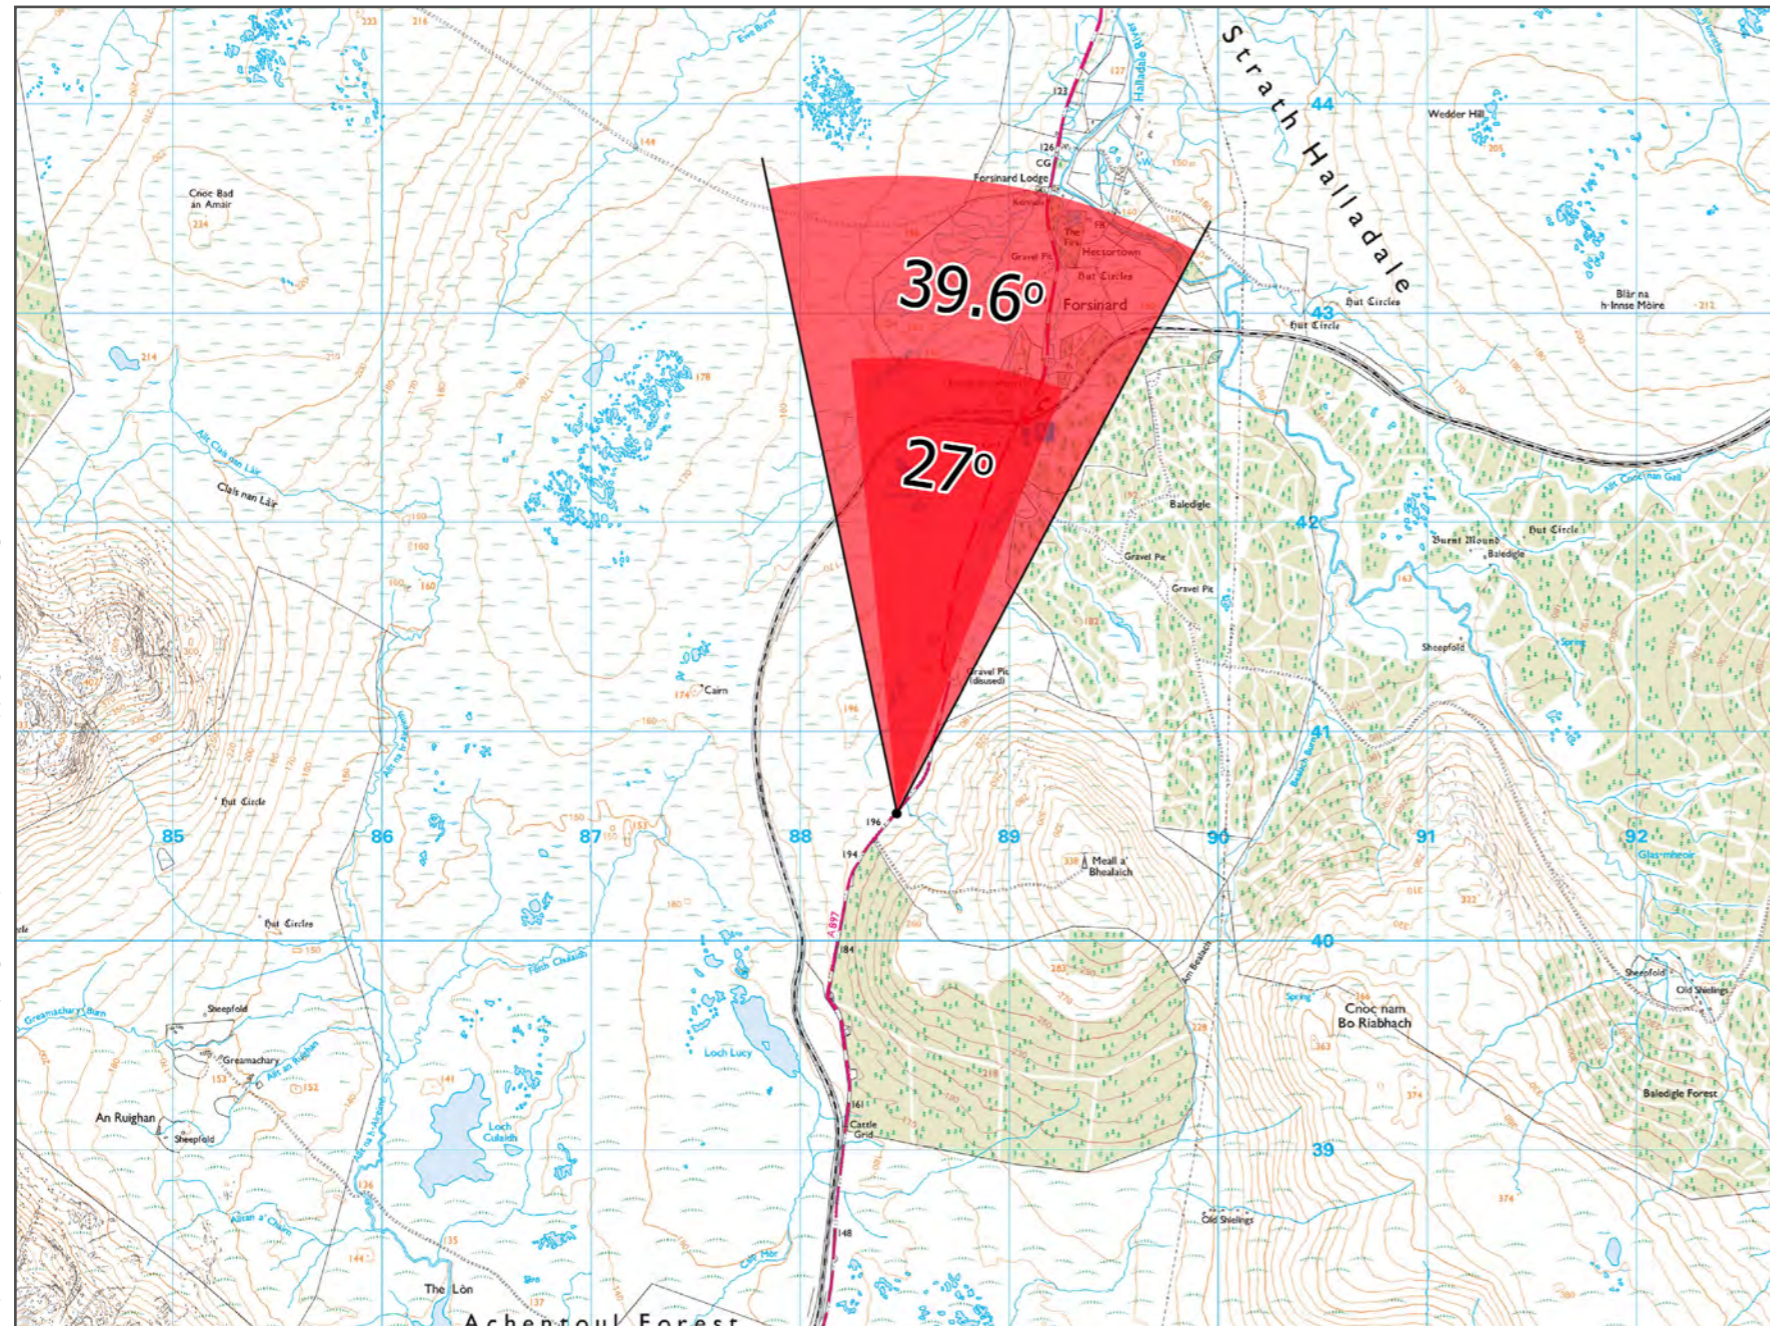

Figure 6.25g - Viewpoint 14: A897 Forsinard.

Grid Reference: 288461 940609      Distance to nearest turbine: 21296m      AOD: 194m

This viewpoint is located on the A897 approximately 19km south of VP8.

Travelling on the A837 west from VP4 towards VP5, take the turning off left signposted for the A897 Helmsdale. Travel for approximately 19km crossing over the railway line at Forsinard Flows. Continue up the road and you will approach a large bank of forestry rising up the hillside on your left. Just before it there is a passing place on the right. Park here.

The camera location on the roadside at the northeastern end of this passing place as shown in the adjacent photograph.

Extent of 50mm single frame image

**Figure 6.25h**  
**Viewpoint 14**  
**A897 Forsinard**

Distance to nearest turbine: 21296m      Camera: Nikon D610      Focal Length: 50mm vertical (27°) x 28mm horizontal (65.5°)      Camera height: 1.5m      Date: 14/10/2019 13:11

The images contained on this page and the following page are not representative of scale and distance from the actual viewpoint and show the wind farm development in its wider landscape context only.

For empirical testing, the wireline image on the next page can be accurately assessed in the field when converted to a transparency. If viewed with one eye at a distance of 300mm from exactly the same location and height as the original camera lens, the image will fit the real landscape cues.