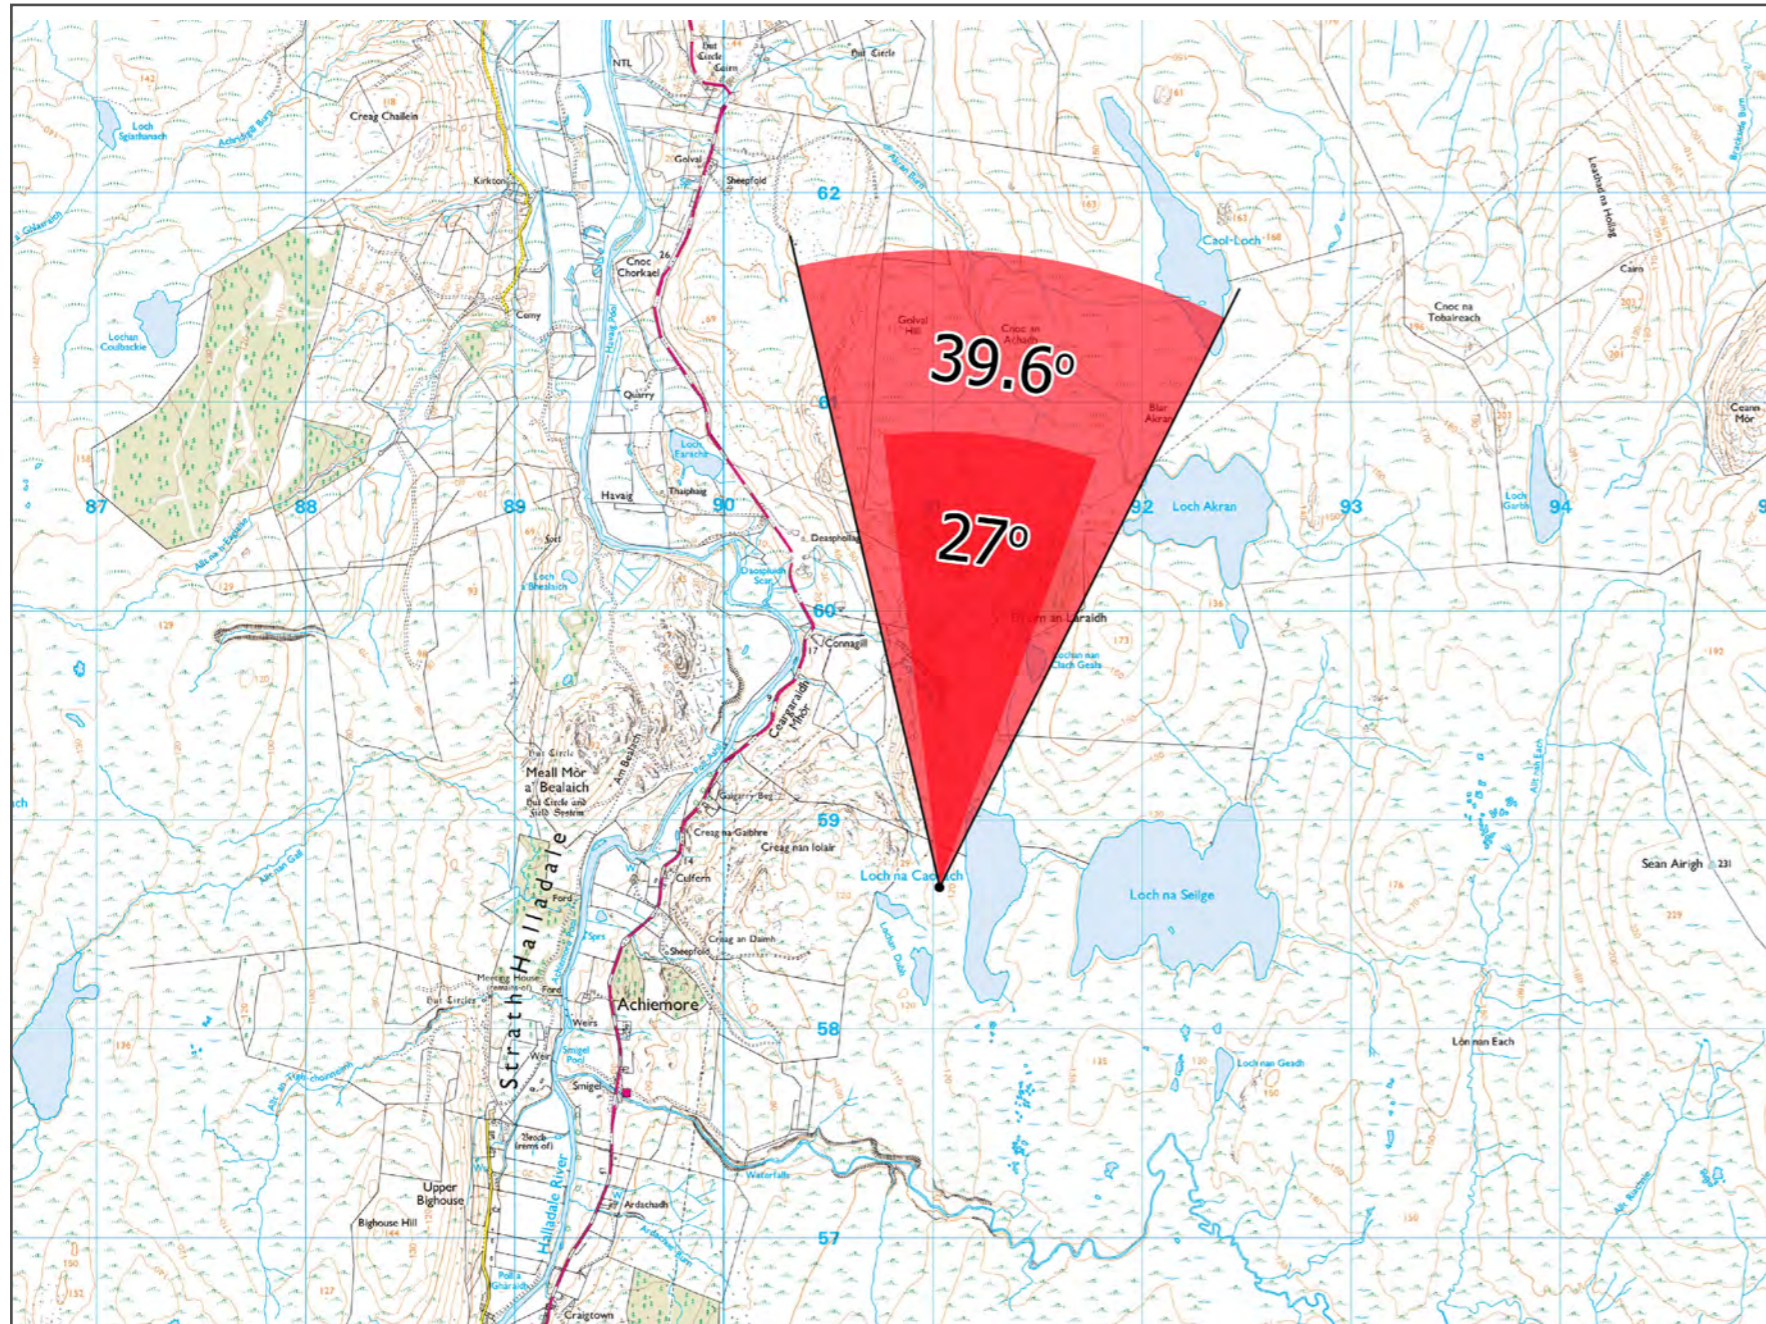

Figure 6.' &g - Viewpoint 7 : Loch na Caorach - Wild Land Area.

Grid Reference: 291030 958679 Distance to nearest turbine: 3048m AOD: 131m

This viewpoint is located off the A897 approximately 1km southeast of VP8 at Strath Halladale.

Travel west out of Reay along the A836 towards Tongue and the location of VP4. Continue travelling on the A836 west beyond VP4 towards VP5, but take the turning off left signposted for the A897 Helmsdale. Travel for approximately 4.5km and just before the large substation on your left, park at the area near the cattle grid. Now on foot pass through the double gate at the roadside near the cattle grid and head southeasterly uphill and along the argo track ensuring the forestry is kept to the left of the track until Lochan nan Clach Geala is reached. Continue along the flatter, gentler track which will lead to the last gate on the hill from which both Na Caorach and Na Seilge can be overlooked. The last, short leg of the walk is downhill in a southerly direction towards the north shore of the Loch.

The camera location on the western side of the Loch as shown in the adjacent photograph.

Extent of 50mm single frame image

Figure 6.1 &h
Viewpoint 7
 @W' bU7 UcfUW! 'K J'X' @bX'5 fYU

Distance to nearest turbine: 3048m Camera: Nikon D610 Focal Length: 50mm vertical (27°) x 28mm horizontal (65.5°) Camera height: 1.5m Date: '07/07/2020 15:56

The images contained on this page and the following page are not representative of scale and distance from the actual viewpoint and show the wind farm development in its wider landscape context only.

For empirical testing, the wireline image on the next page can be accurately assessed in the field when converted to a transparency. If viewed with one eye at a distance of 300mm from exactly the same location and height as the original camera lens, the image will fit the real landscape cues.