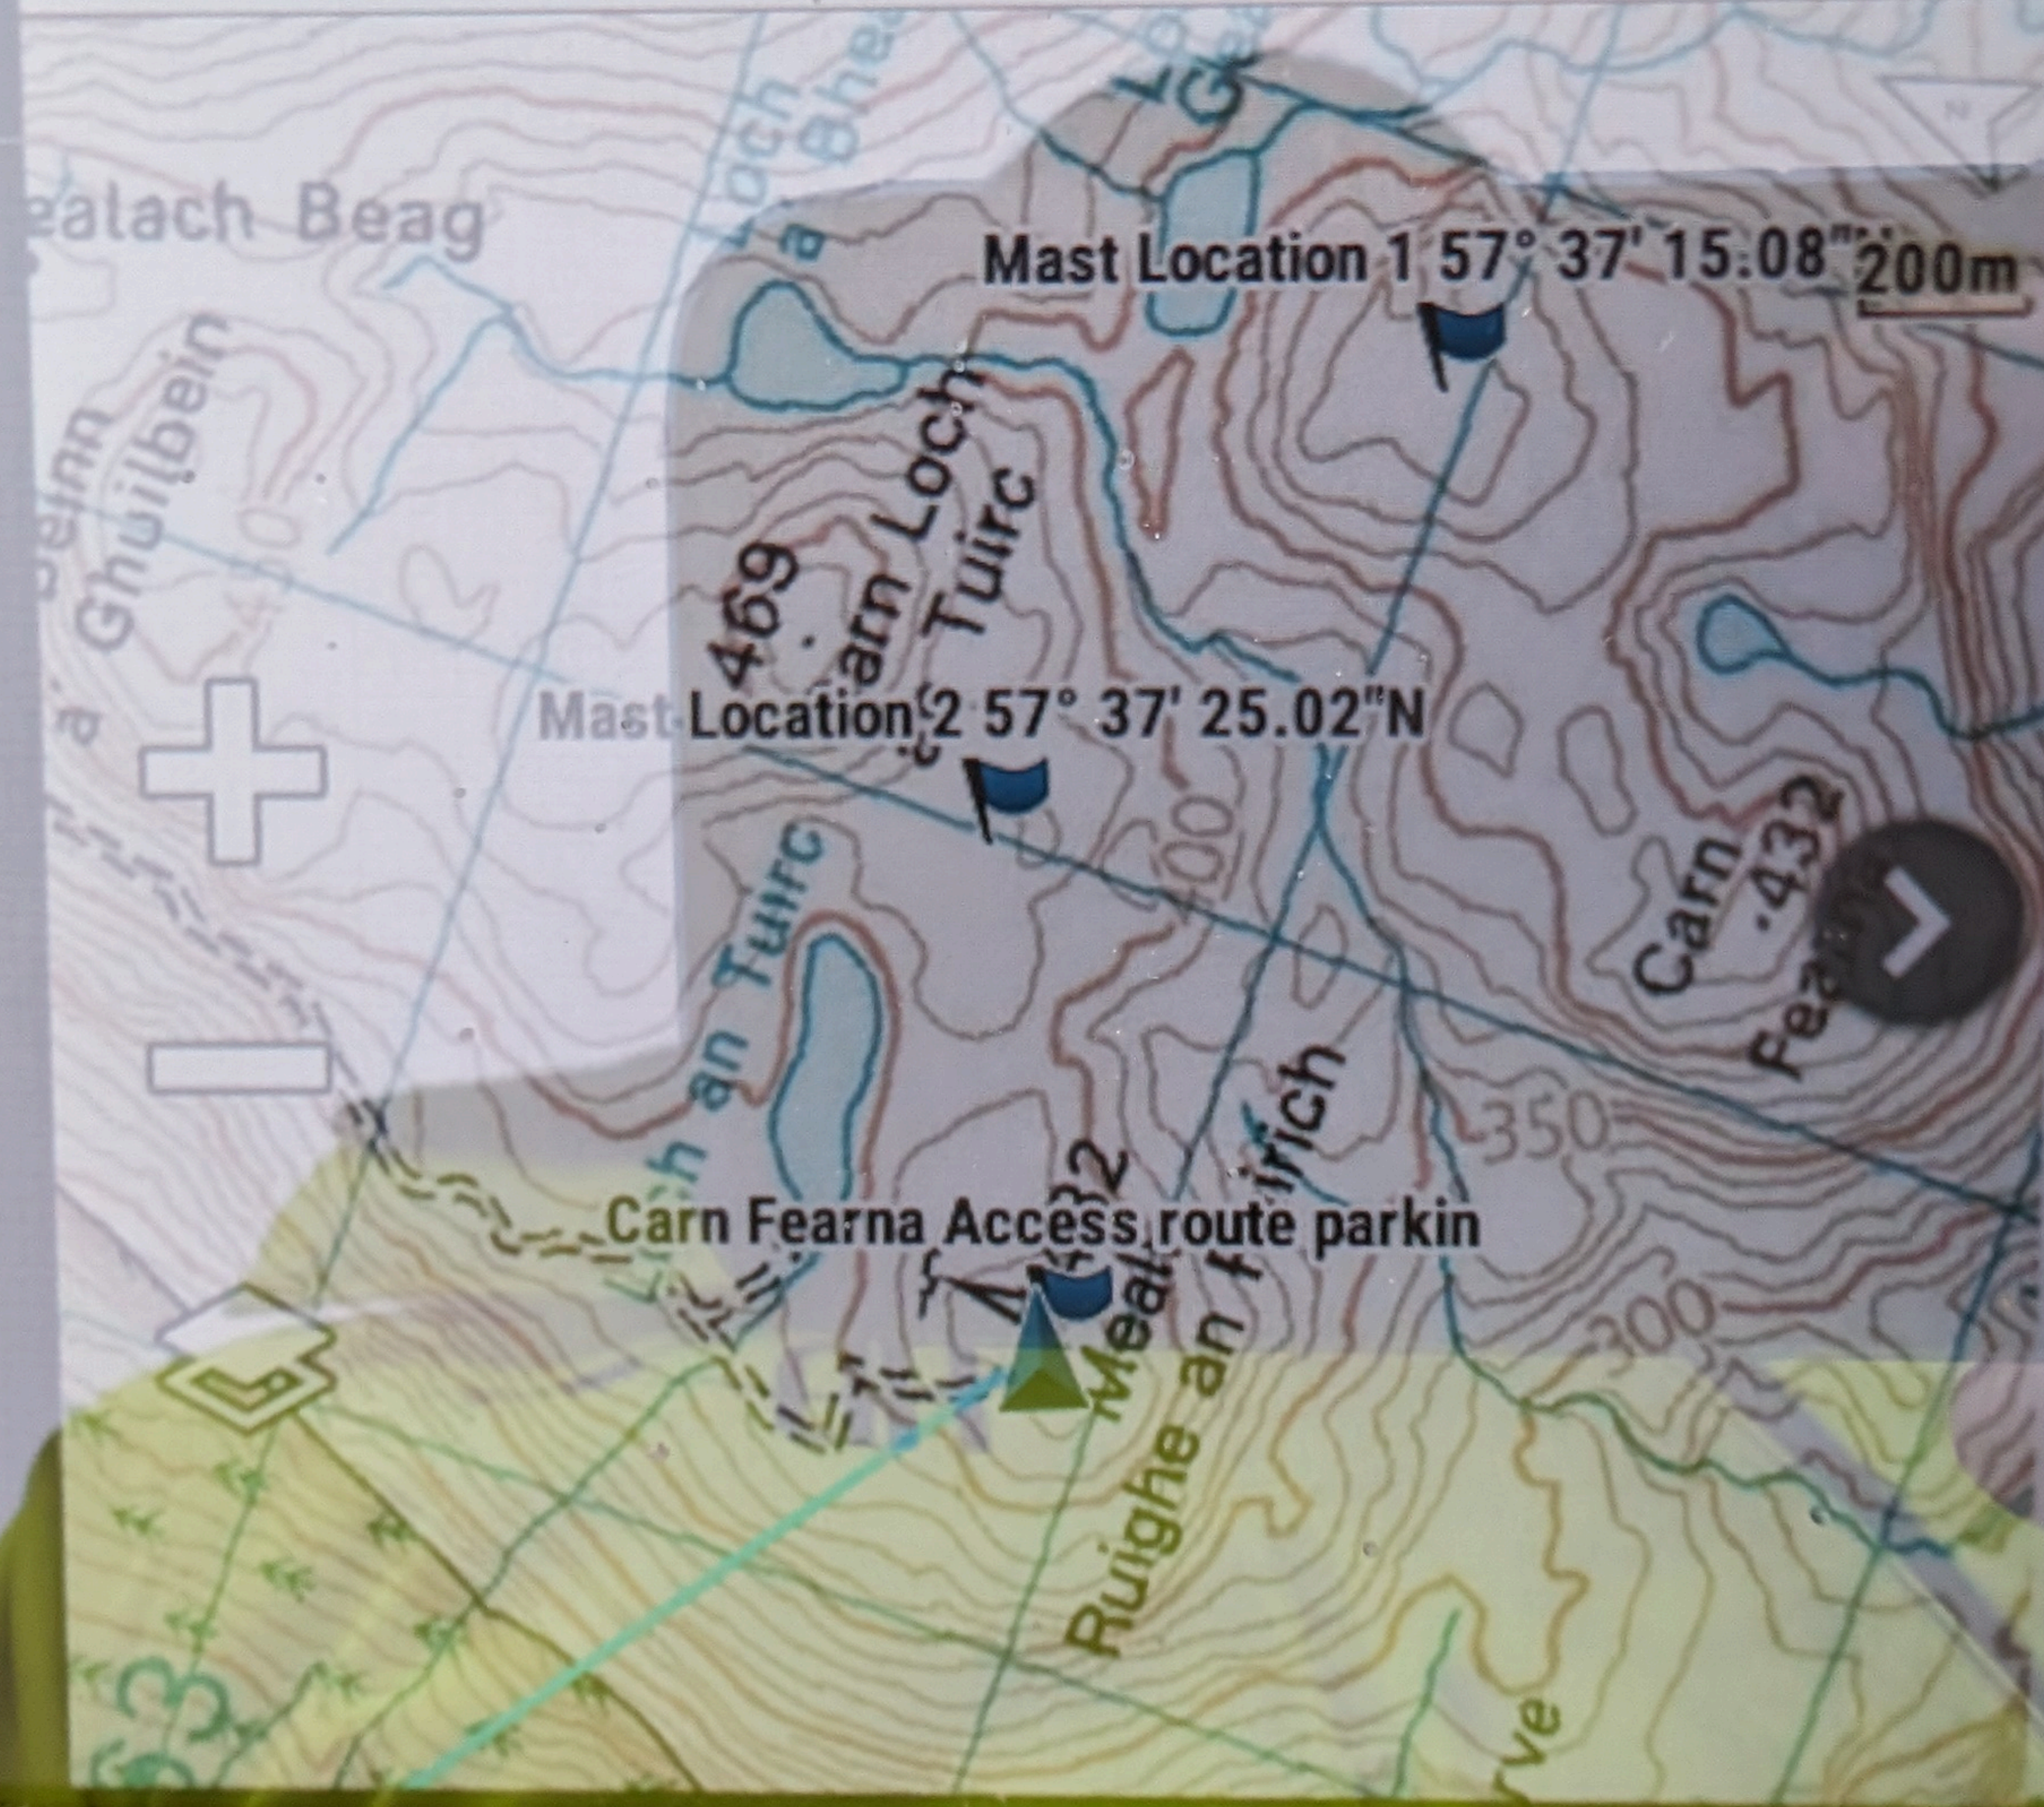

MONTANA 700i

10:29

96%

GPS Elevation
431 m

GPS Accuracy
3 m

N 57°37'15.13"
W 004°39'25.94"

GARMIN