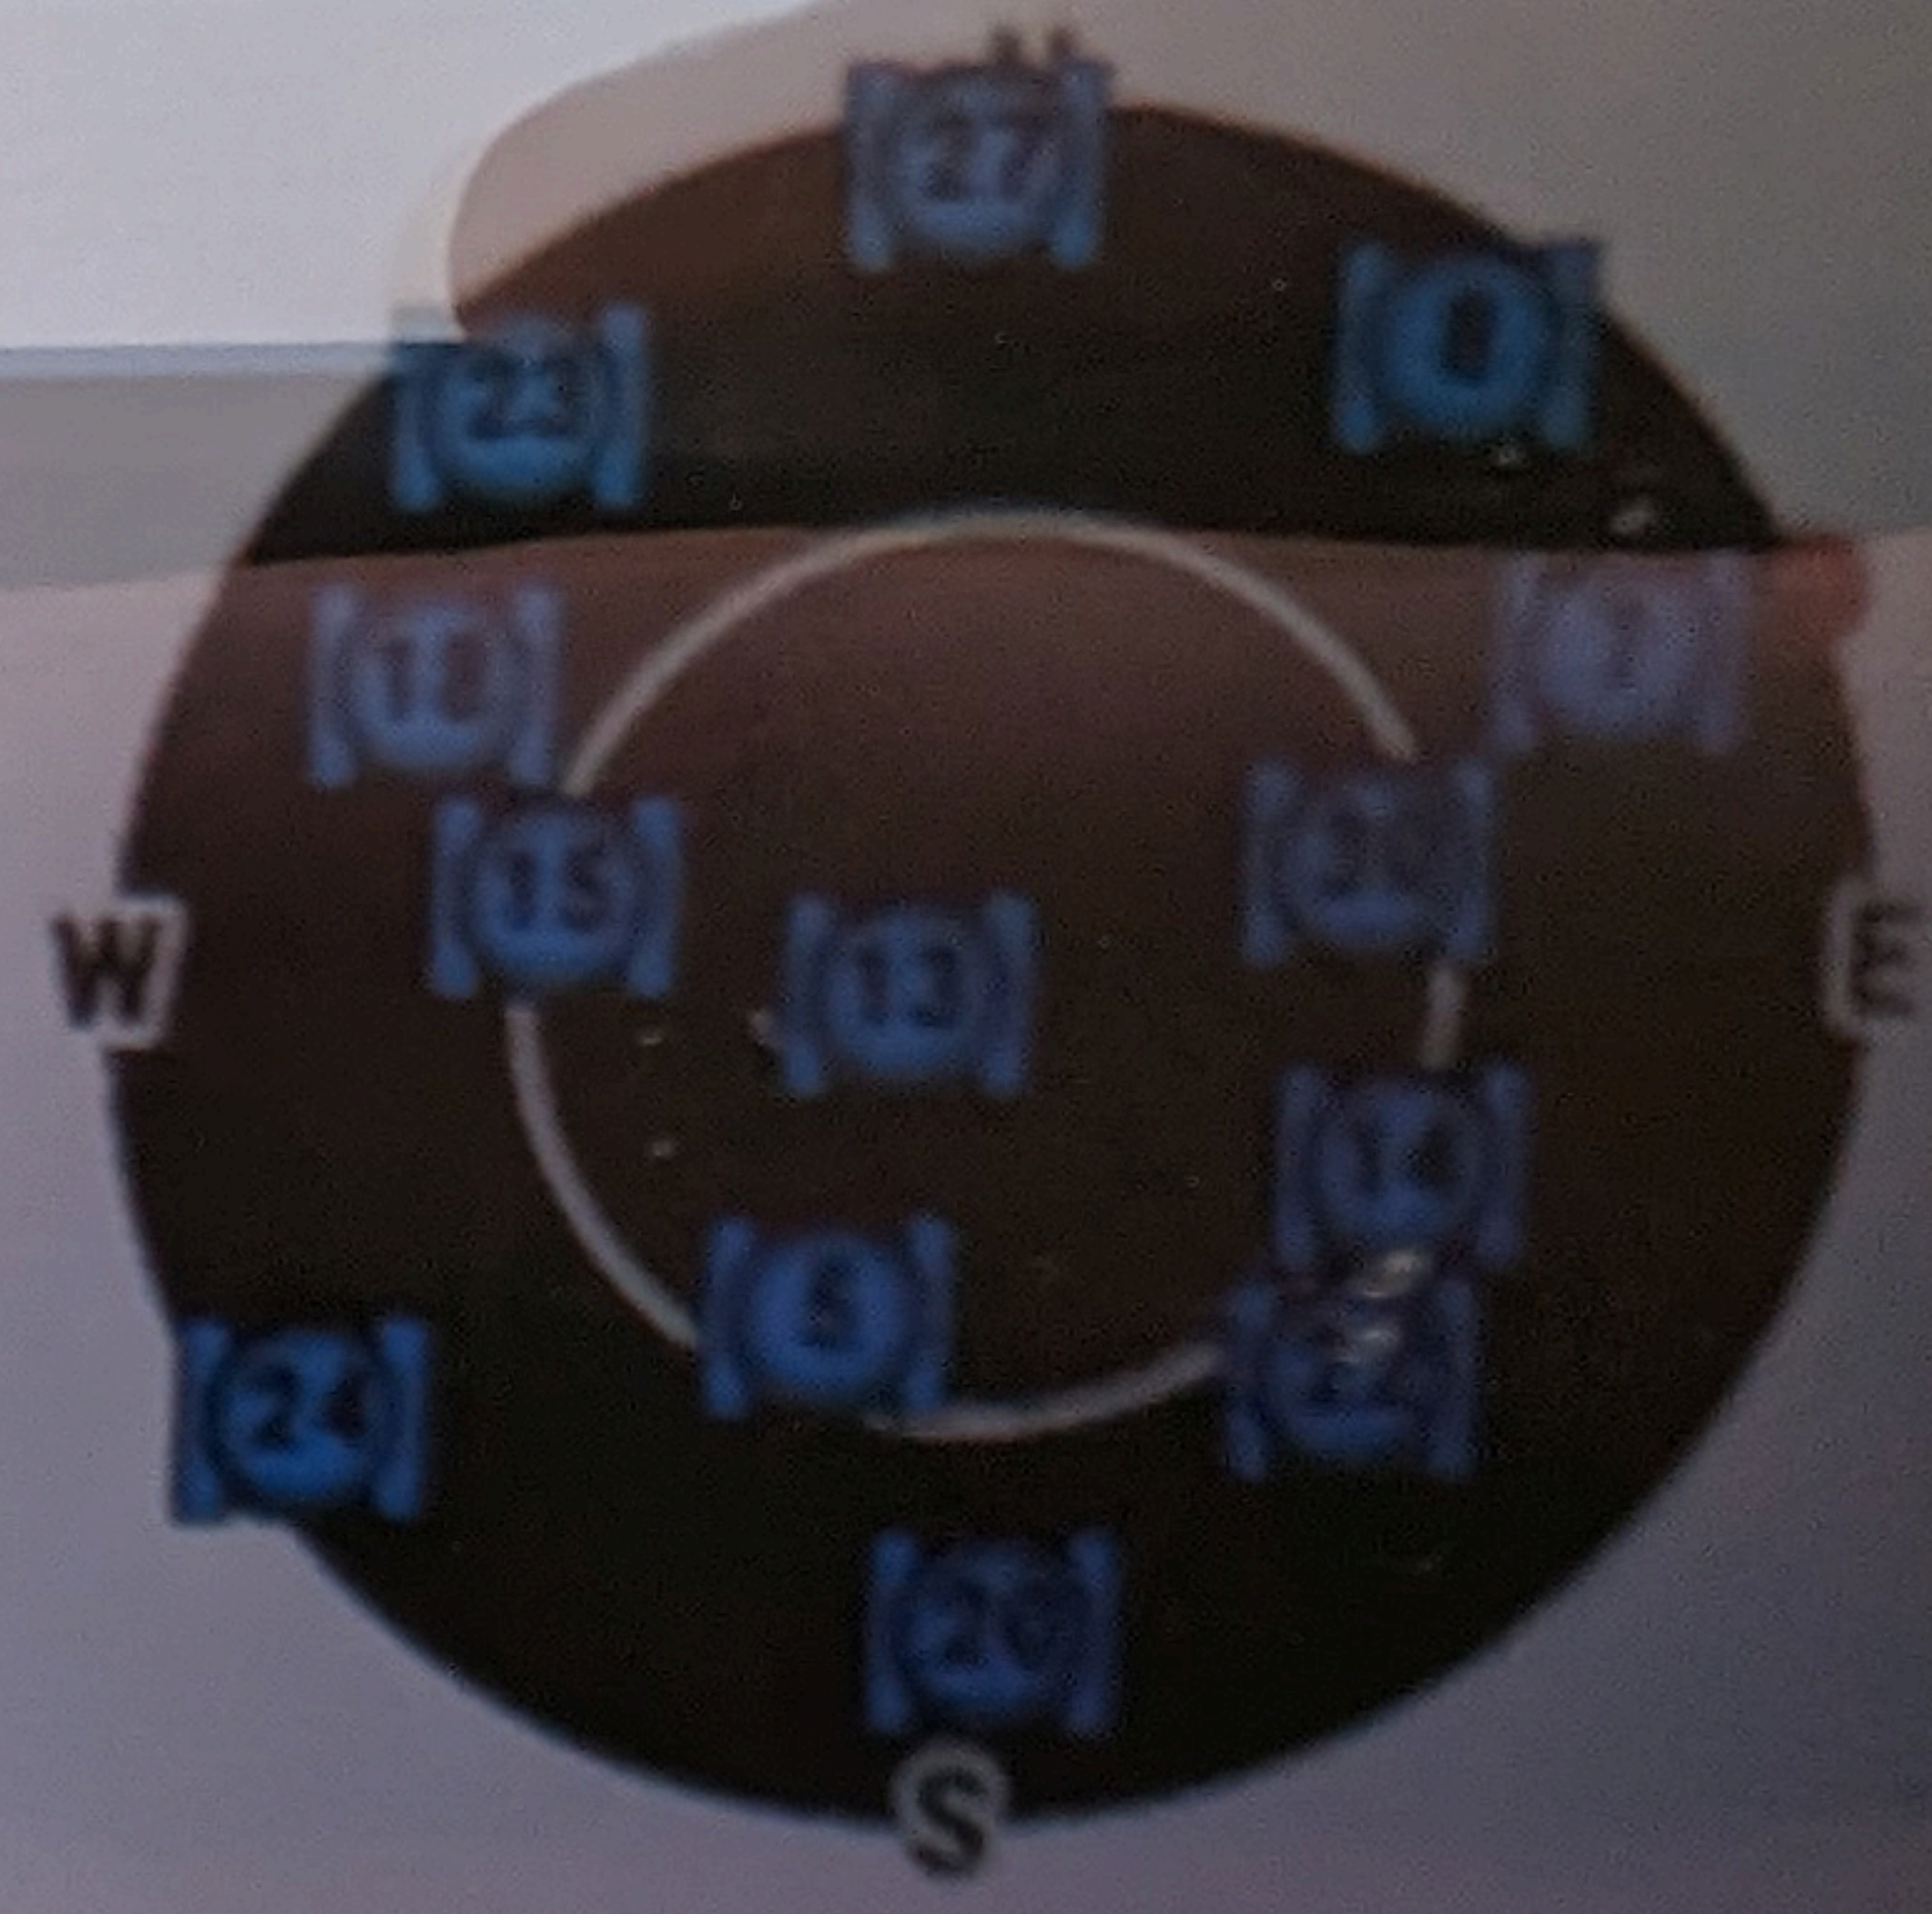

MONTANA 700i

10:29

96%

GPS Elevation
431 m

GPS Accuracy
3 m

N 57°37'15.13"
W 004°39'25.94"

GARMIN