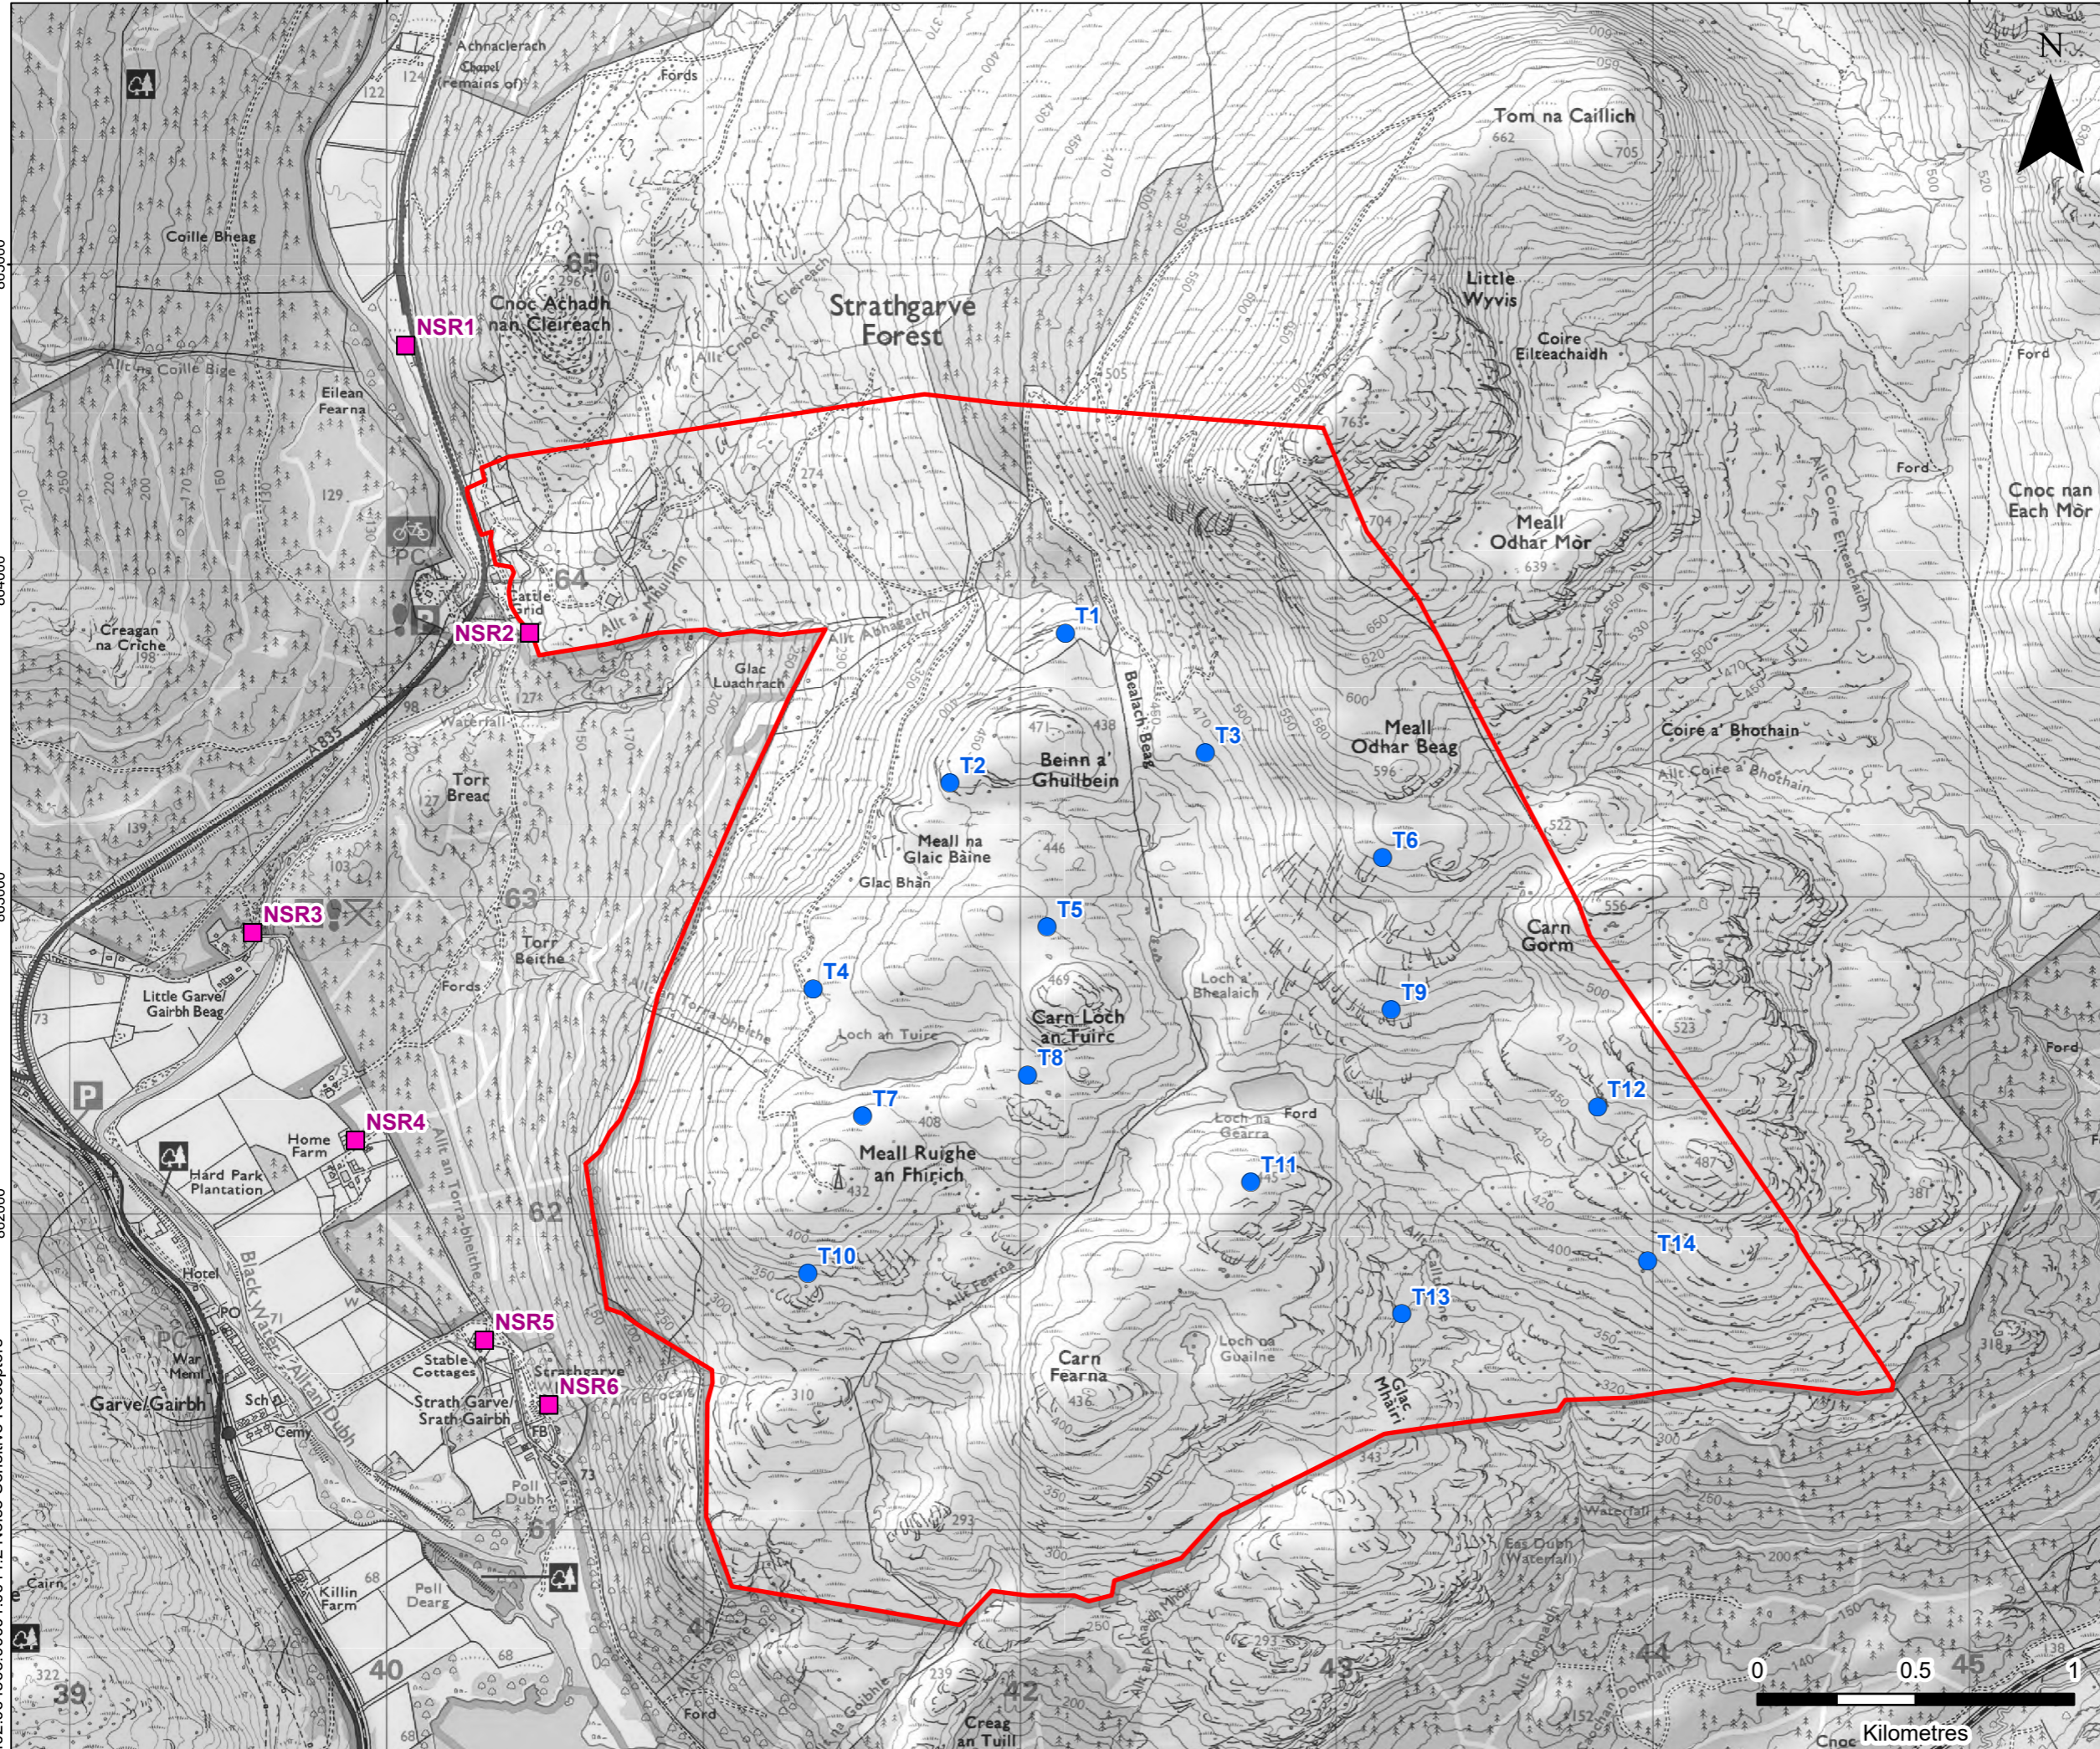

239000 240000 241000 242000 243000 244000 245000

865000
864000
863000
862000

LEGEND

- Site Boundary
- Proposed Turbine Location
- Noise Sensitive Receptor (NSR)

4/5 LOCHSIDE VIEW
EDINBURGH PARK
EDINBURGH
EH12 9DH
T: +44 (0)131 335 6830
www.slrconsulting.com

**CARN FEARNA WIND FARM
SCOPING REPORT
NOISE SENSITIVE RECEPTORS**

FIGURE 11.1

Scale 1:20,000 @ A3 Date JUNE 2023