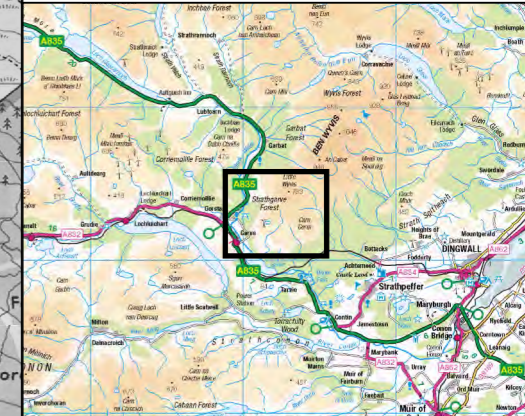

239000 240000 241000 242000 243000 244000 245000

865000
864000
863000
862000

LEGEND

- Site Boundary
- Proposed Turbine Location
- Noise Sensitive Receptor (NSR)

4/5 LOCHSIDE VIEW
EDINBURGH PARK
EDINBURGH
EH12 9DH
T: +44 (0)131 335 6830
www.slrconsulting.com