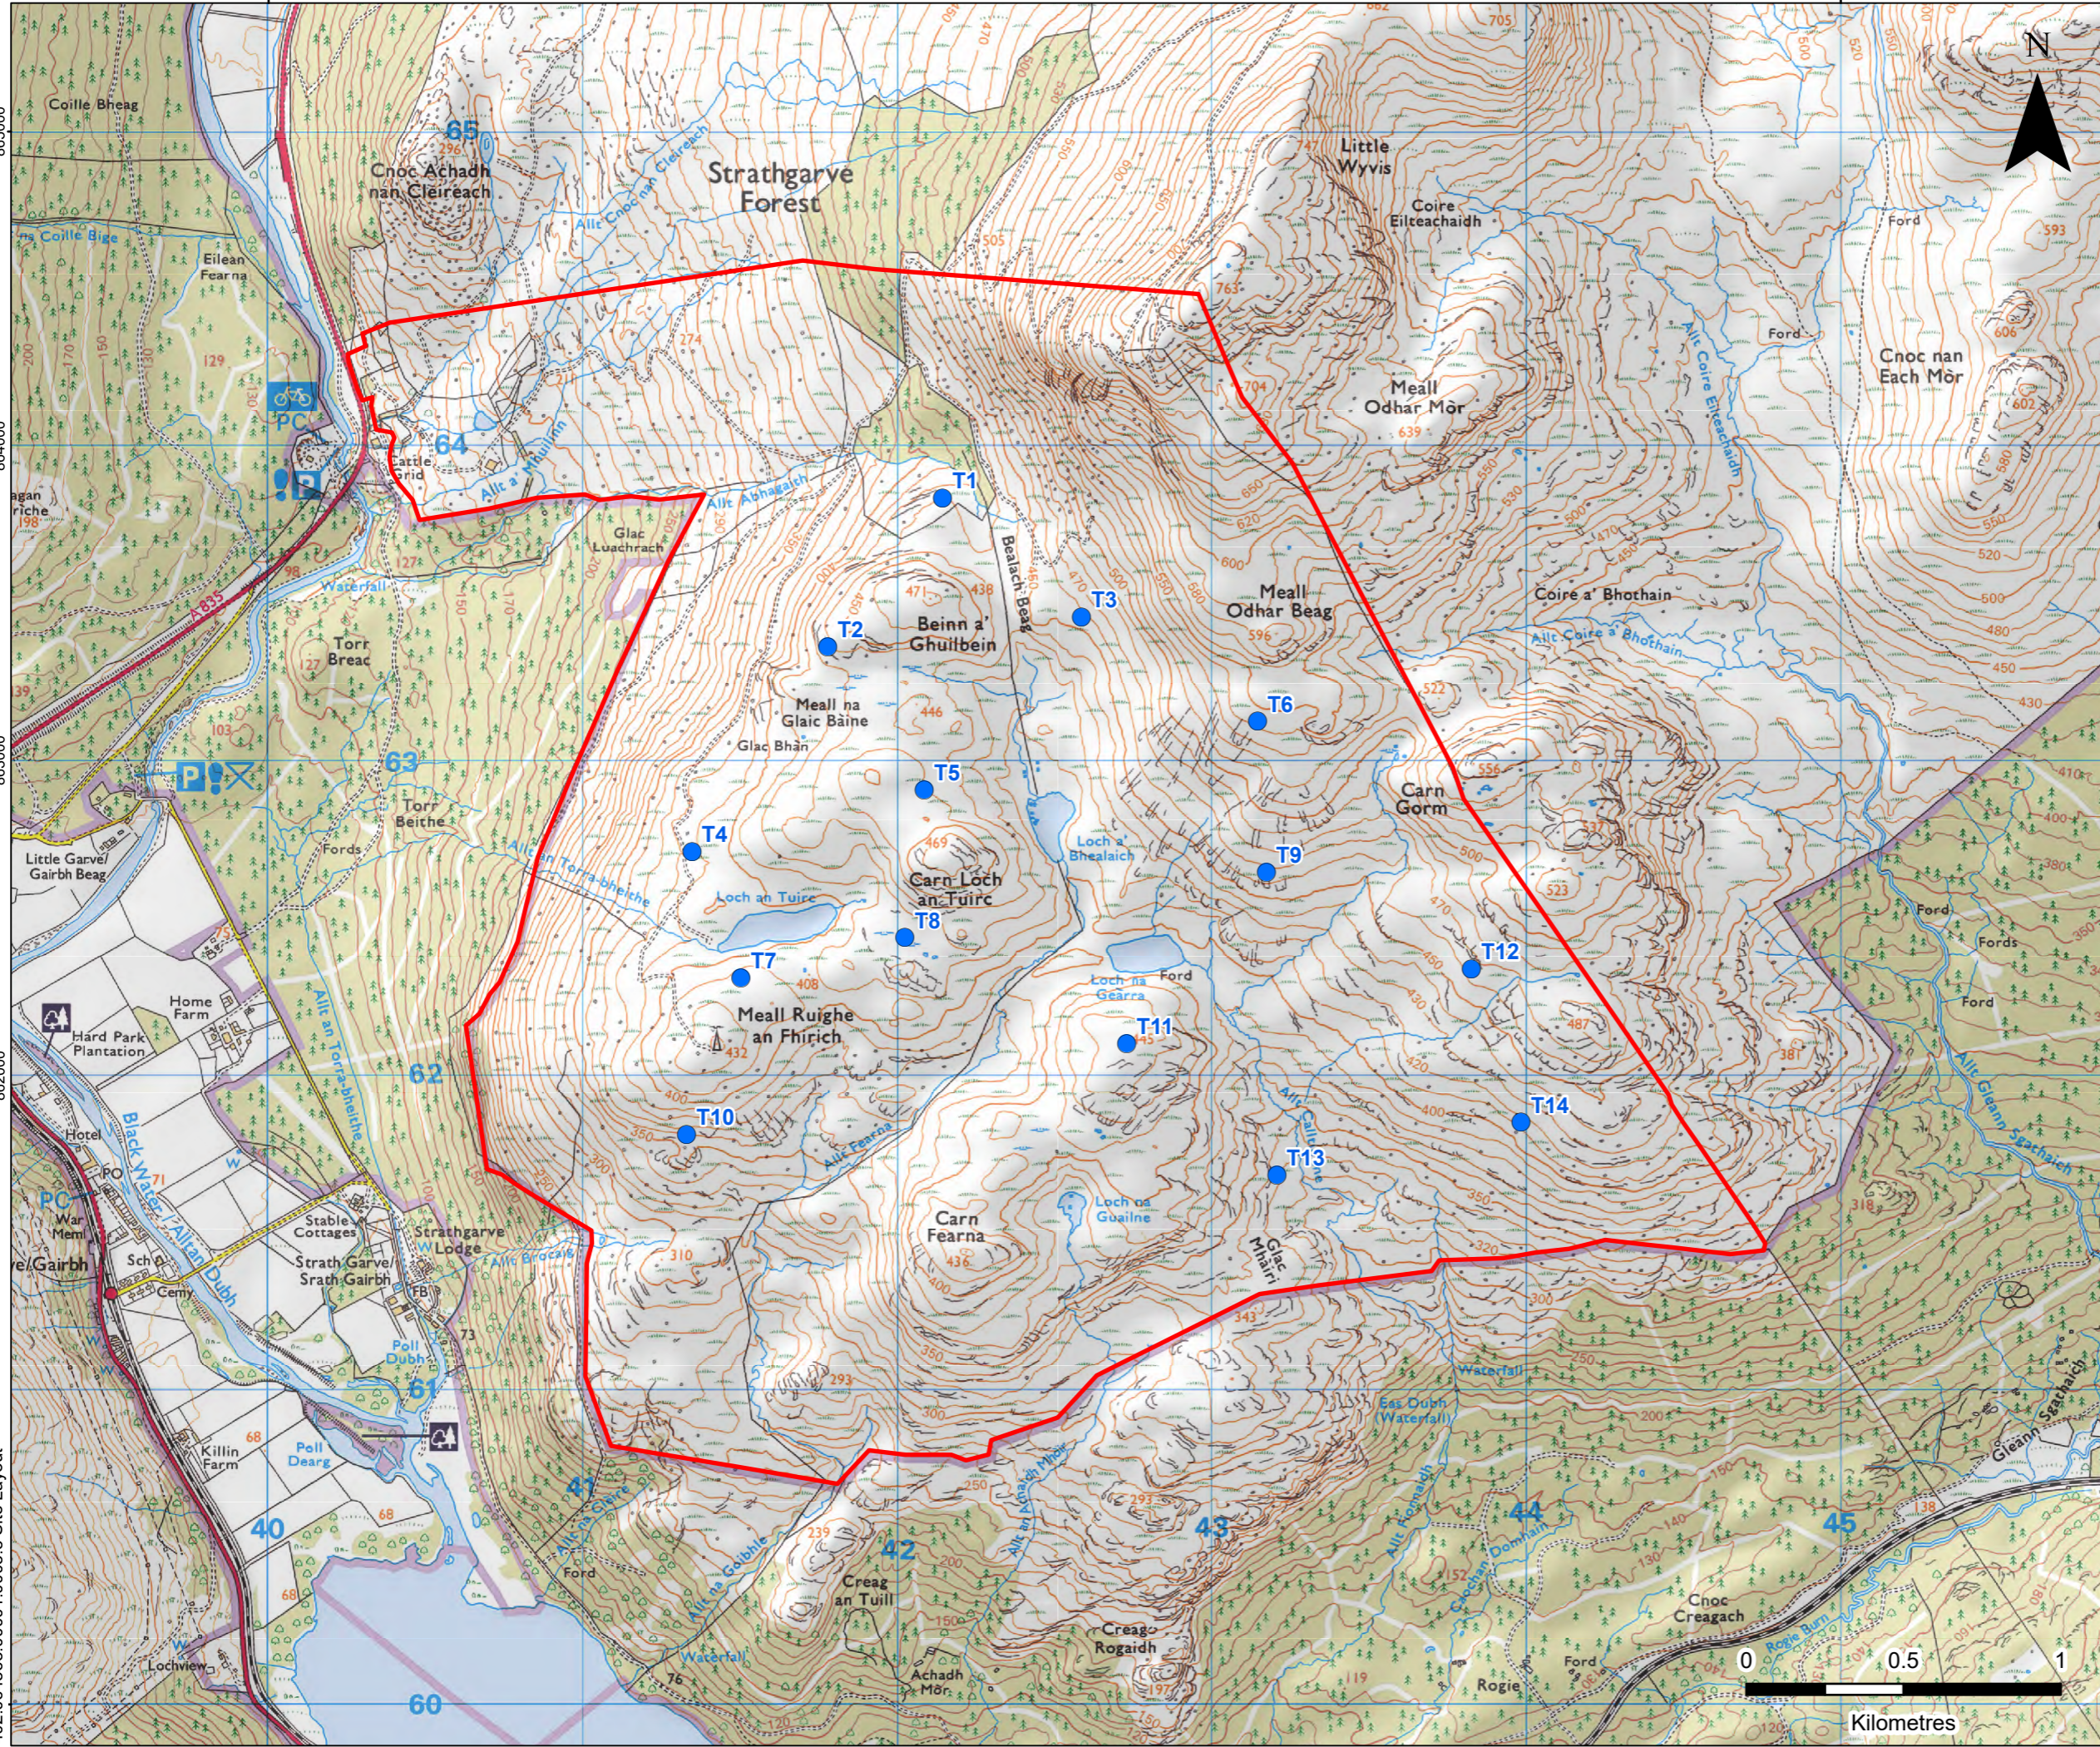

240000 241000 242000 243000 244000 245000

865000 864000 863000 862000

**LEGEND**

- Site Boundary
- Proposed Turbine Location

**SLR**

4/5 LOCHSIDE VIEW  
EDINBURGH PARK  
EDINBURGH  
EH12 9DH

T: +44 (0)131 335 6830  
www.slrconsulting.com

**CARN FEARNA WIND FARM**

**SCOPING REPORT**

**SITE LAYOUT**

**FIGURE 3.1**

Scale 1:20,000 @ A3      Date JUNE 2023