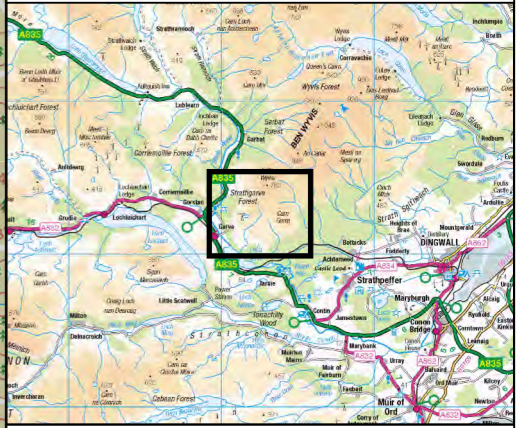

240000 241000 242000 243000 244000 245000

865000 864000 863000 862000

**LEGEND**

- Site Boundary
- Proposed Turbine Location

**SLR**

4/5 LOCHSIDE VIEW  
EDINBURGH PARK  
EDINBURGH  
EH12 9DH

T: +44 (0)131 335 6830  
www.slrconsulting.com

**CARN FEARNA WIND FARM**

**SCOPING REPORT**

**SITE LAYOUT**

**FIGURE 3.1**

Scale 1:20,000 @ A3      Date JUNE 2023