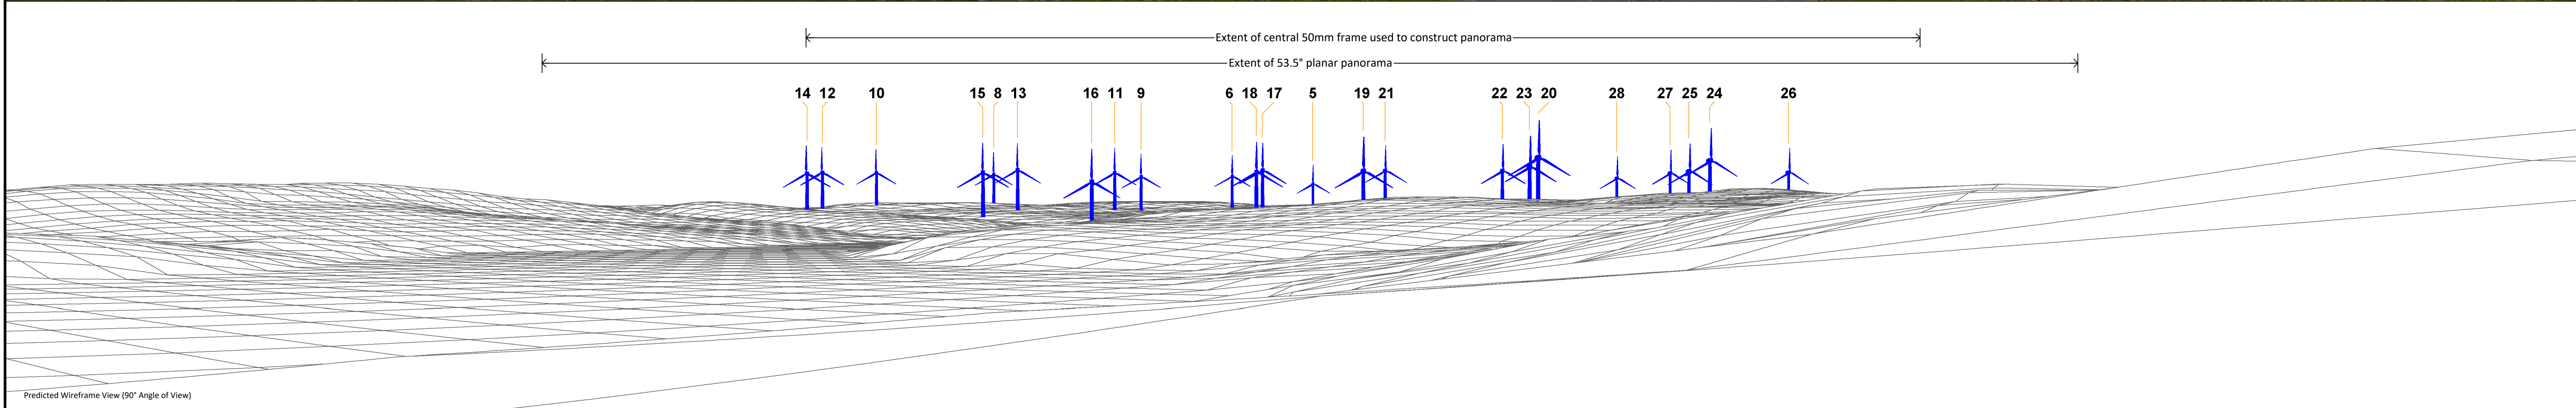

Existing View (90° Angle of View)

Predicted Wireframe View (90° Angle of View)

**Figure 5.3.7b - Viewpoint 7: Cunnister, Basta Voe**  
View flat at a comfortable arms length. The principal distance is 812.5mm. This image provides landscape and visual context only.