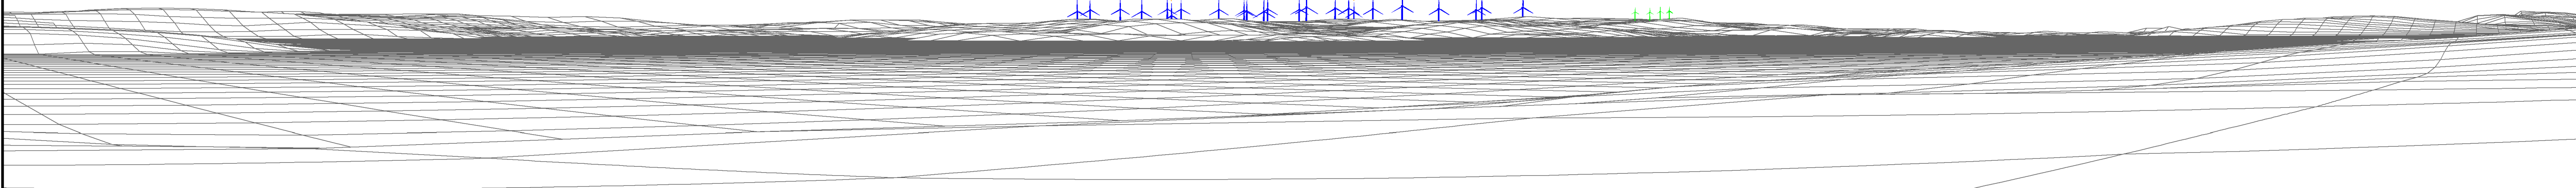

Existing View (90° Angle of View)

14 12 10 15 13 16 8 11 9 18 19 17 6 20 21 23 5 22 24 25 28 27 26

Garth

Predicted Wireframe View (90° Angle of View)

**Figure 5.3.12b - Viewpoint 12: Brough Lodge, Fetlar**  
View flat at a comfortable arms length. The principal distance is 812.5mm. This image provides landscape and visual context only.

Project Number: 11005