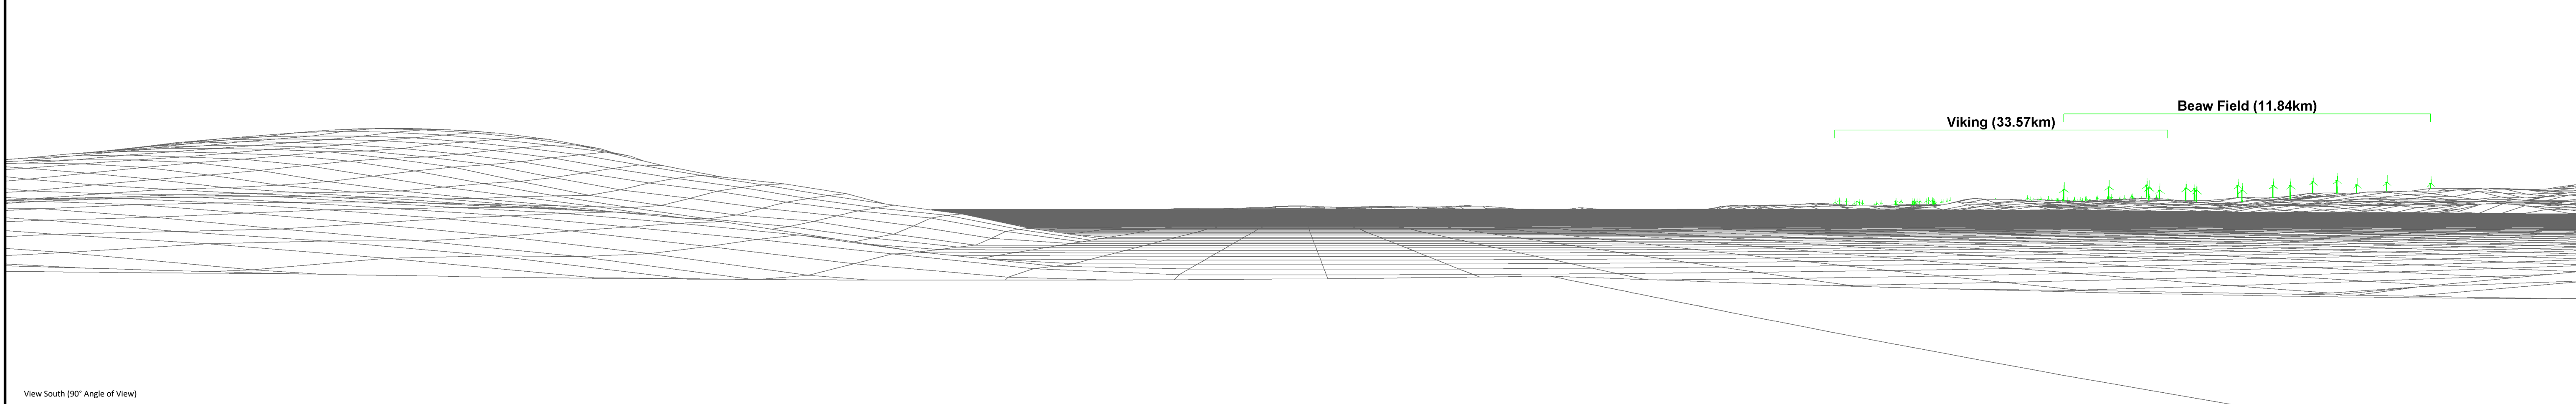

View North (90° Angle of View)

View South (90° Angle of View)

Figure 5.6.1b - Cumulative Viewpoint 1: (Viewpoint 12) Brough Lodge, Fetlar
View flat at a comfortable arms length. The principal distance is 812.5mm. This image provides landscape and visual context only.

Project Number: 11005