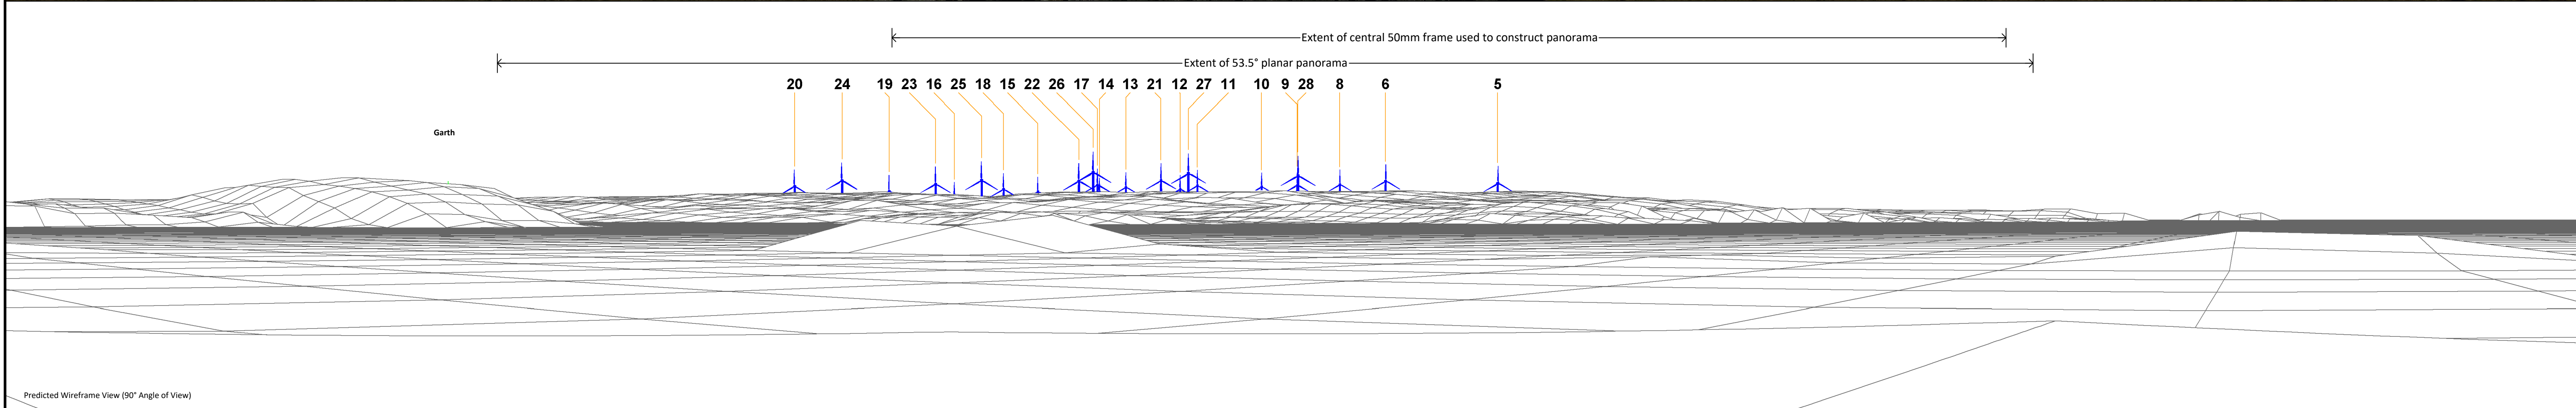

Existing View (90° Angle of View)

Predicted Wireframe View (90° Angle of View)

Figure 9.5.6b - Cultural Heritage Viewpoint 6: Kirkaby Chapel and enclosure, Westing, Unst (Site 41)

View flat at a comfortable arms length. The principal distance is 812.5mm. This image provides landscape and visual context only.

Project Number: 11005