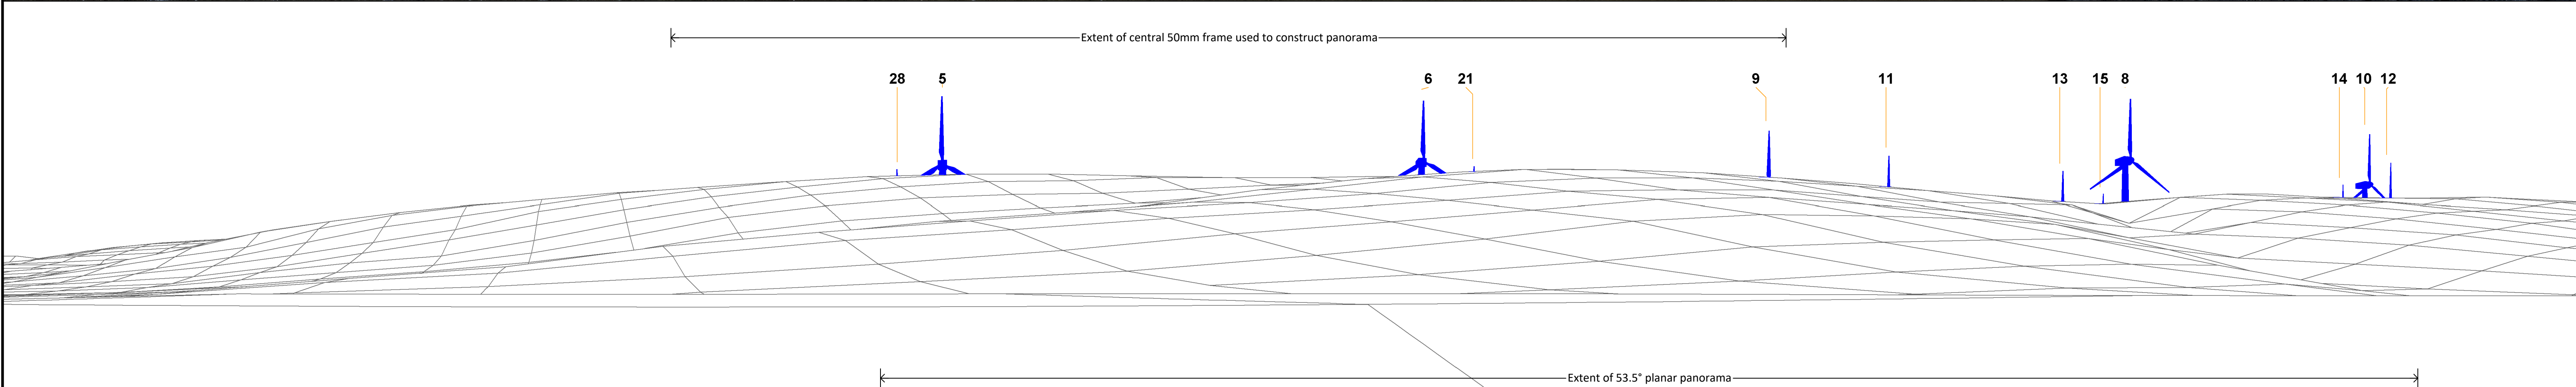

Existing View (90° Angle of View)

Predicted Wireframe View (90° Angle of View)

Figure 9.5.1b - Cultural Heritage Viewpoint 1: Burgi Geos, Promontory Fort (Site 1)

View flat at a comfortable arms length. The principal distance is 812.5mm. This image provides landscape and visual context only.