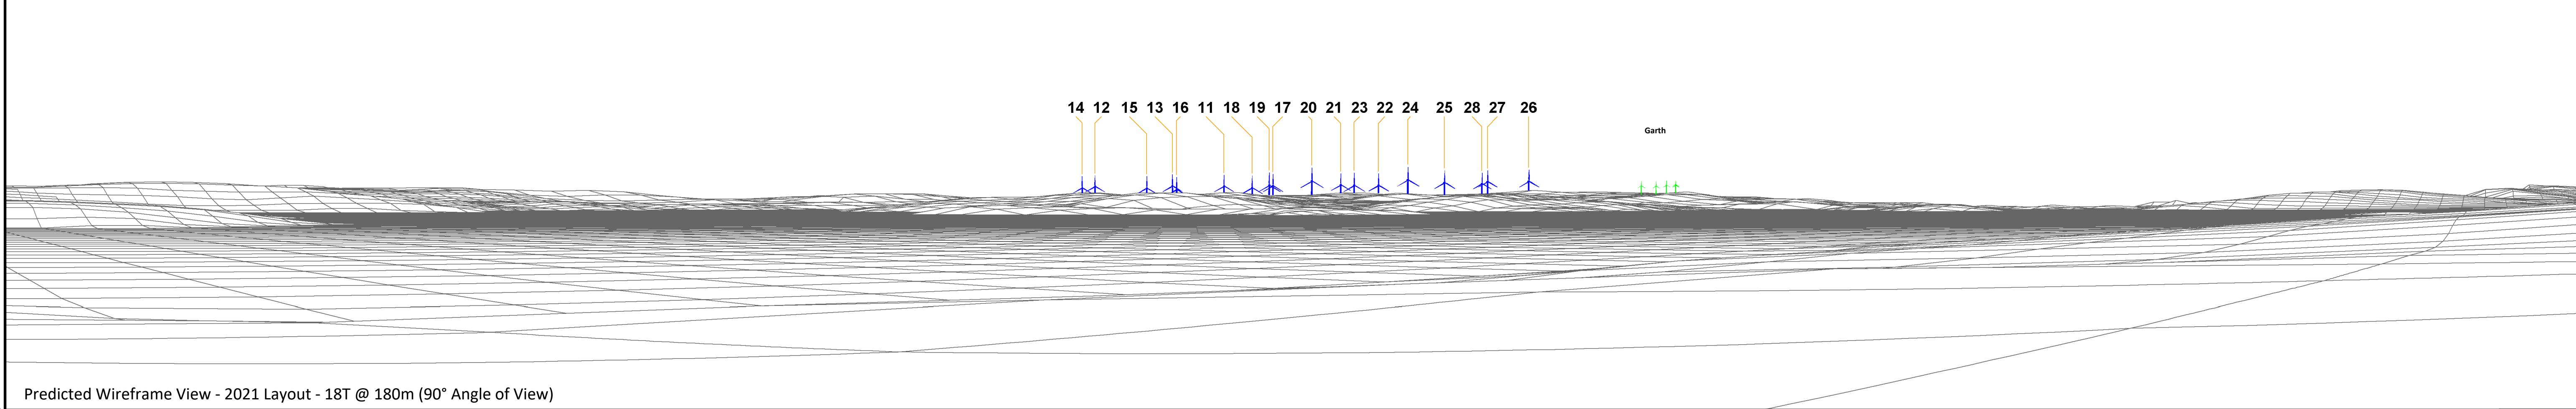

Predicted Wireframe View - 2020 Layout - 23T @180m/200m (90° Angle of View)

Predicted Wireframe View - 2021 Layout - 18T @ 180m (90° Angle of View)

Figure 5.3.12e - Viewpoint 12: Brough Lodge, Fetlar - Comparative Wireframes
View flat at a comfortable arms length. The principal distance is 812.5mm. This image provides landscape and visual context only.

Project Number: 11005