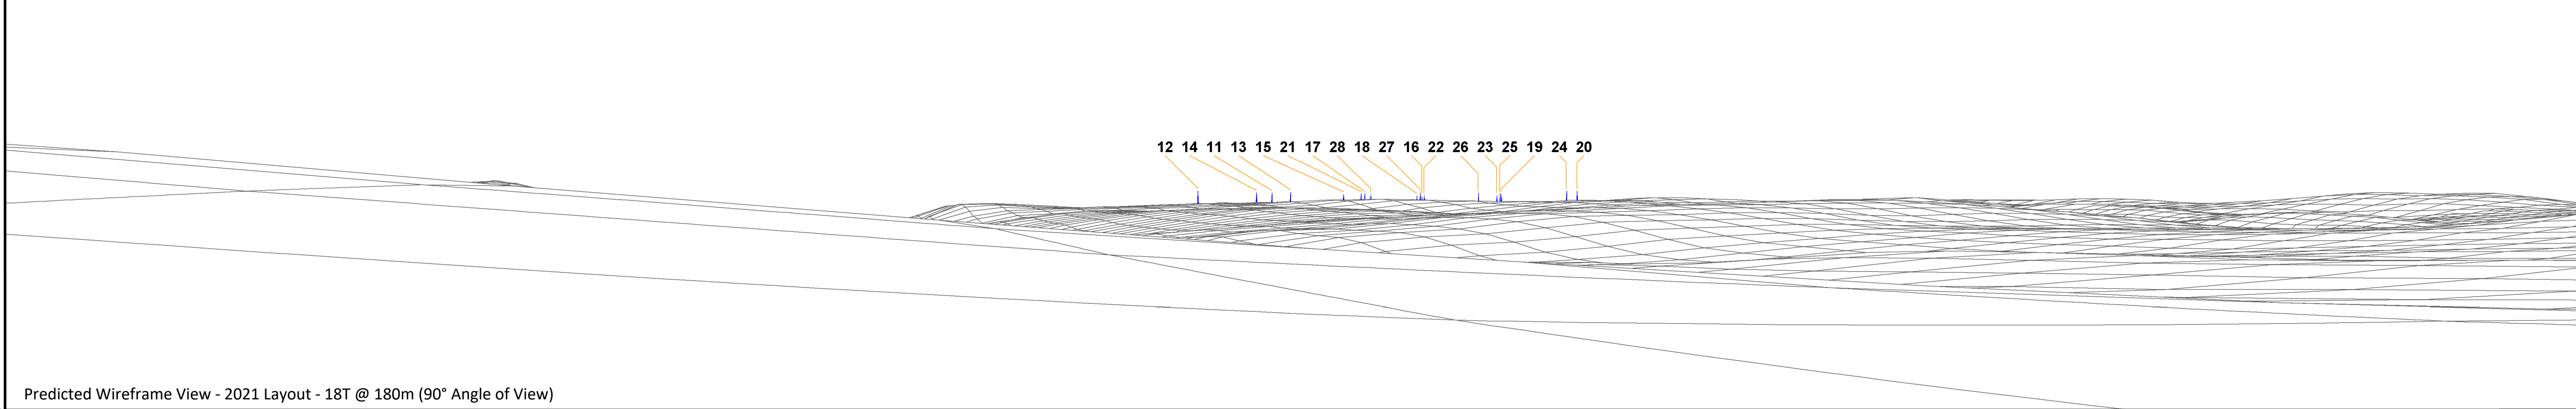

Predicted Wireframe View - 2020 Layout - 23T @180m/200m (90° Angle of View)

Predicted Wireframe View - 2021 Layout - 18T @ 180m (90° Angle of View)

Figure 5.3.13e - Viewpoint 13: A968 NCR1, Mid Yell - Comparative Wireframes

View flat at a comfortable arms length. The principal distance is 812.5mm. This image provides landscape and visual context only.

Project Number: 11005