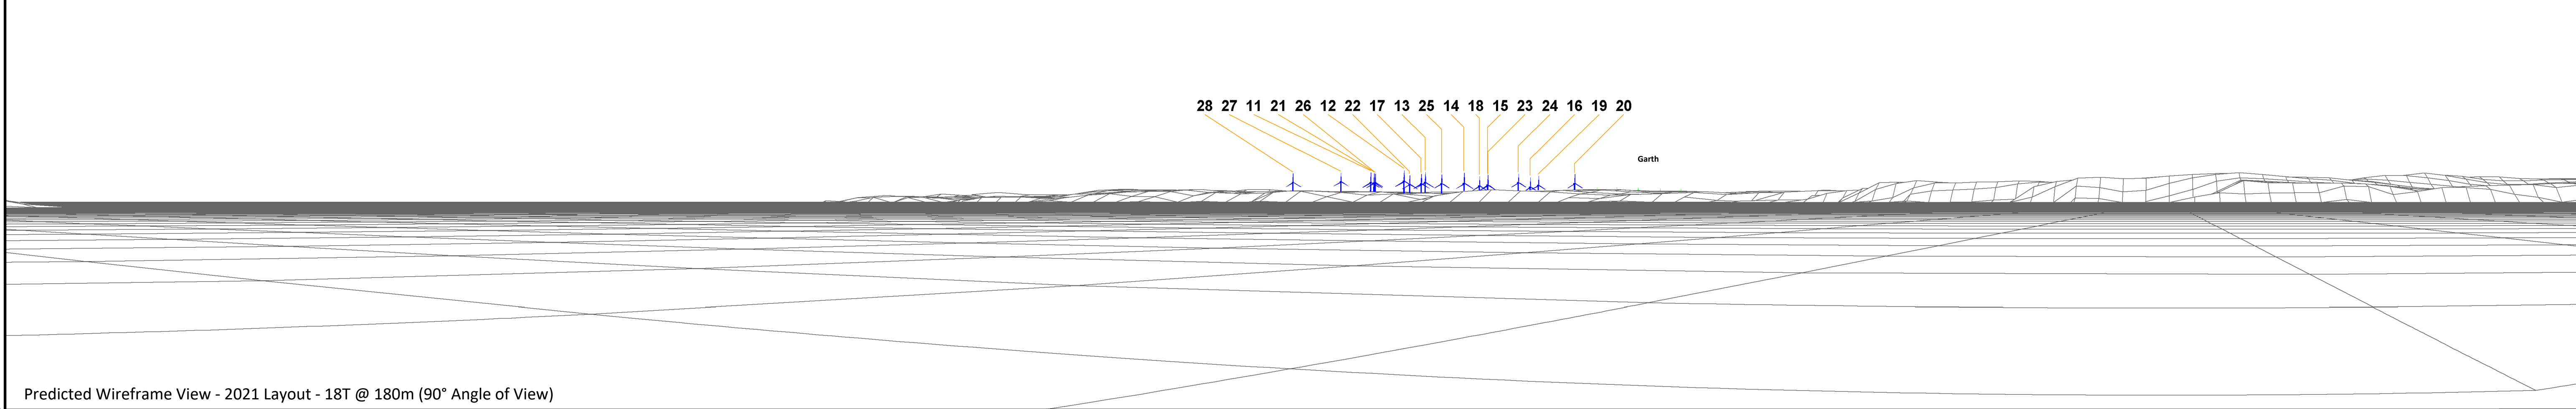

Predicted Wireframe View - 2020 Layout - 23T @180m/200m (90° Angle of View)

Predicted Wireframe View - 2021 Layout - 18T @ 180m (90° Angle of View)

Figure 5.3.16e - Viewpoint 16: Point of Fethaland, North Roe - Comparative Wireframes
View flat at a comfortable arms length. The principal distance is 812.5mm. This image provides landscape and visual context only.