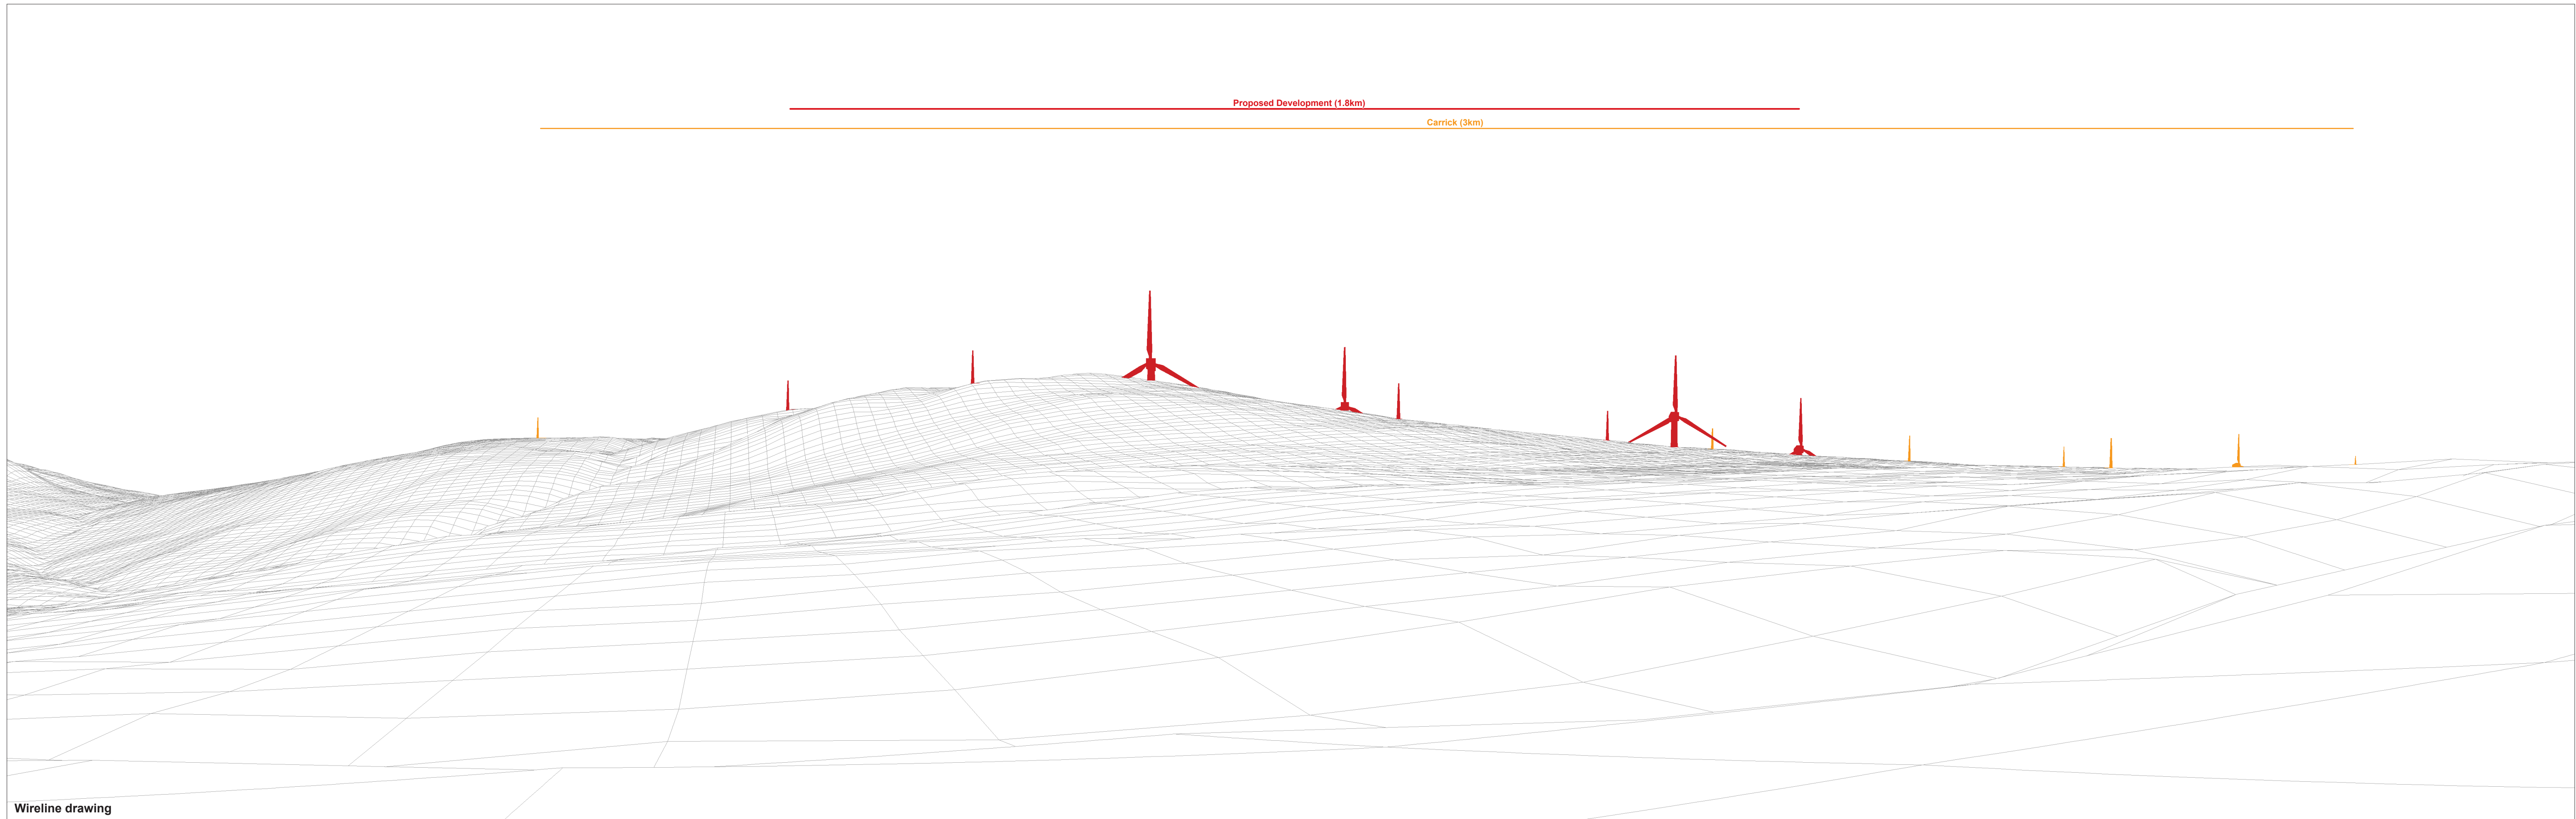

Cultural Heritage Viewpoints 9: Dalmorton Cairn (HER Ref 6126)  
 Figure 11.11a  
 Knockcronal Wind Farm

OS reference: 238288 E 601649 N  
 Eye level: 123.9 m AOD  
 Direction of view: 199.5°  
 Nearest turbine: 1.78 km

Horizontal field of view: 53.5° (planar projection)  
 Principal distance: 812.5 mm  
 Paper size: 841 x 297 mm (half A1)  
 Correct printed image size: 820 x 260 mm

Wireline drawing

Cultural Heritage Viewpoints 9: Dalmorton Cairn (HER Ref 6126)  
 Figure 11.11b  
 Knockcronal Wind Farm

OS reference: 238288 E 601649 N  
 Eye level: 123.9 m AOD  
 Direction of view: 199.5°  
 Nearest turbine: 1.78 km

Horizontal field of view: 90° (cylindrical projection)  
 Principal distance: 522 mm  
 Paper size: 841 x 297 mm (half A1)  
 Correct printed image size: 820 x 130 mm

**Horizontal field of view:** 90° (cylindrical projection)  
**Principal distance:** 522 mm  
**Paper size:** 841 x 297 mm (half A1)  
**Correct printed image size:** 820 x 130 mm

Wireline drawing

Cultural Heritage Viewpoints 9: Dalmorton Cairn (HER Ref 6126)  
Figure 11.11d  
Knockcronal Wind Farm