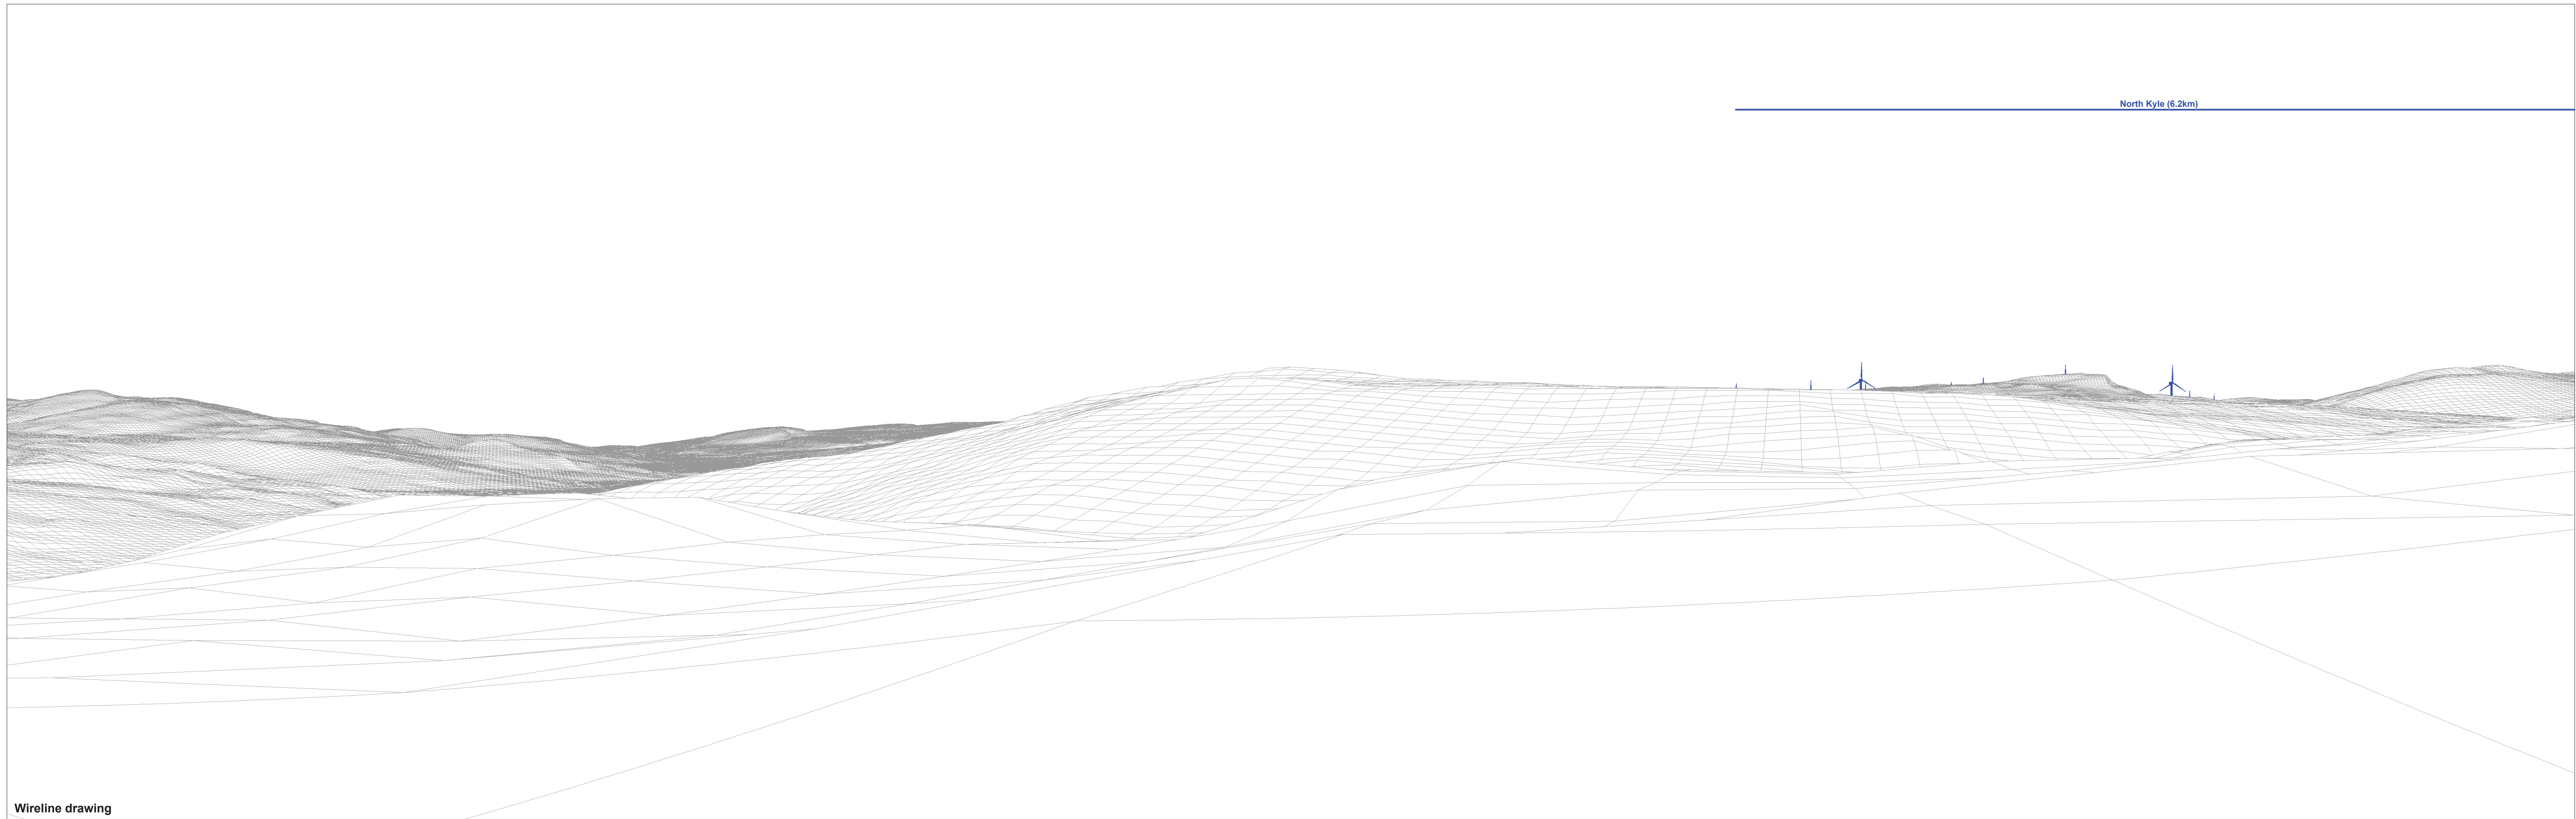

**Horizontal field of view:** 53.5° (planar projection)  
**Principal distance:** 812.5 mm  
**Paper size:** 841 x 297 mm (half A1)  
**Correct printed image size:** 820 x 260 mm

Wireline drawing

Cultural Heritage Viewpoint 5: Craigengillan GDL (GDL 111)  
 Figure 11.7b  
 Knockcronal Wind Farm

OS reference: 248587 E 602945 N  
 Eye level: 244.2 m AOD  
 Direction of view: 252.5°  
 Nearest turbine: 11.1 km

Horizontal field of view: 90° (cylindrical projection)  
 Principal distance: 522 mm  
 Paper size: 841 x 297 mm (half A1)  
 Correct printed image size: 820 x 130 mm

**Horizontal field of view:** 90° (cylindrical projection)  
**Principal distance:** 522 mm  
**Paper size:** 841 x 297 mm (half A1)  
**Correct printed image size:** 820 x 130 mm

Wireline drawing

Cultural Heritage Viewpoint 5: Craigengillan GDL (GDL 111)  
Figure 11.7e  
Knockcronal Wind Farm

OS reference: 248587 E 602945 N  
Eye level: 244.2 m AOD  
Direction of view: 162.5°  
Nearest turbine: 11.1 km

Horizontal field of view: 90° (cylindrical projection)  
Principal distance: 522 mm  
Paper size: 841 x 297 mm (half A1)  
Correct printed image size: 820 x 130 mm