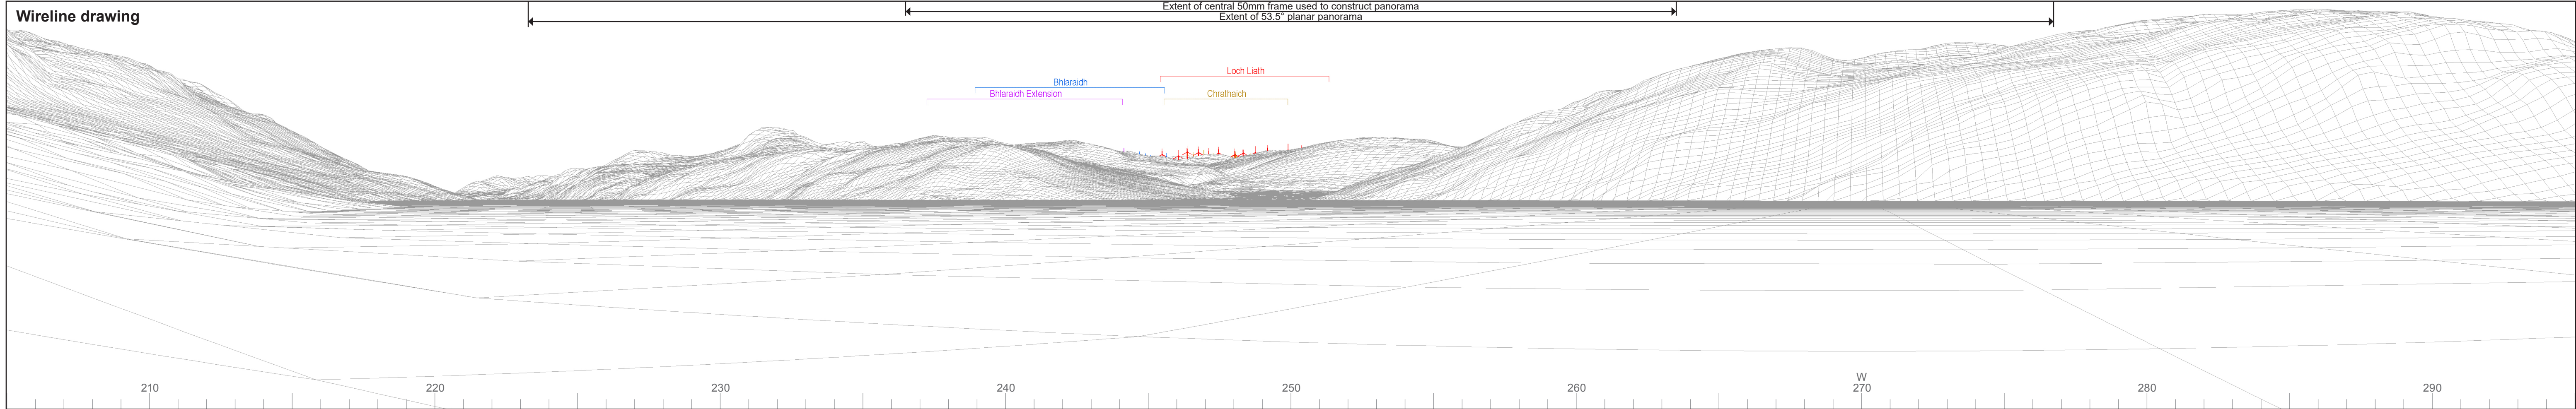

Baseline photograph

This image provides landscape and visual context only

Wireline drawing

Extent of central 50mm frame used to construct panorama  
Extent of 53.5° planar panorama

Bhlaraidh  
Bhlaraidh Extension  
Loch Liath  
Chrathaich

210 220 230 240 250 260 W 270 280 290

OS reference: 257717E 831590N  
AOD: 17.31 m  
Direction of view: 250°  
Nearest turbine: 20.4 km

Horizontal field of view: 90° (cylindrical projection)  
Principal distance: 522 mm  
Paper size: 841 x 297 mm (half A1)  
Correct printed image size: 820 x 260 mm

Camera: Nikon D750  
Lens: 50mm Fixed Focal Length  
Camera height: 1.5 m

Photography Date: 15/04/2021  
Photography Time: 09:55

Wind Farm Developments key (by status):

Proposed scheme Application  
Operational Appeal/PLI  
Under construction  
Consented

© Crown copyright and database rights 2024 Ordnance Survey data. Licence number: 0100031673