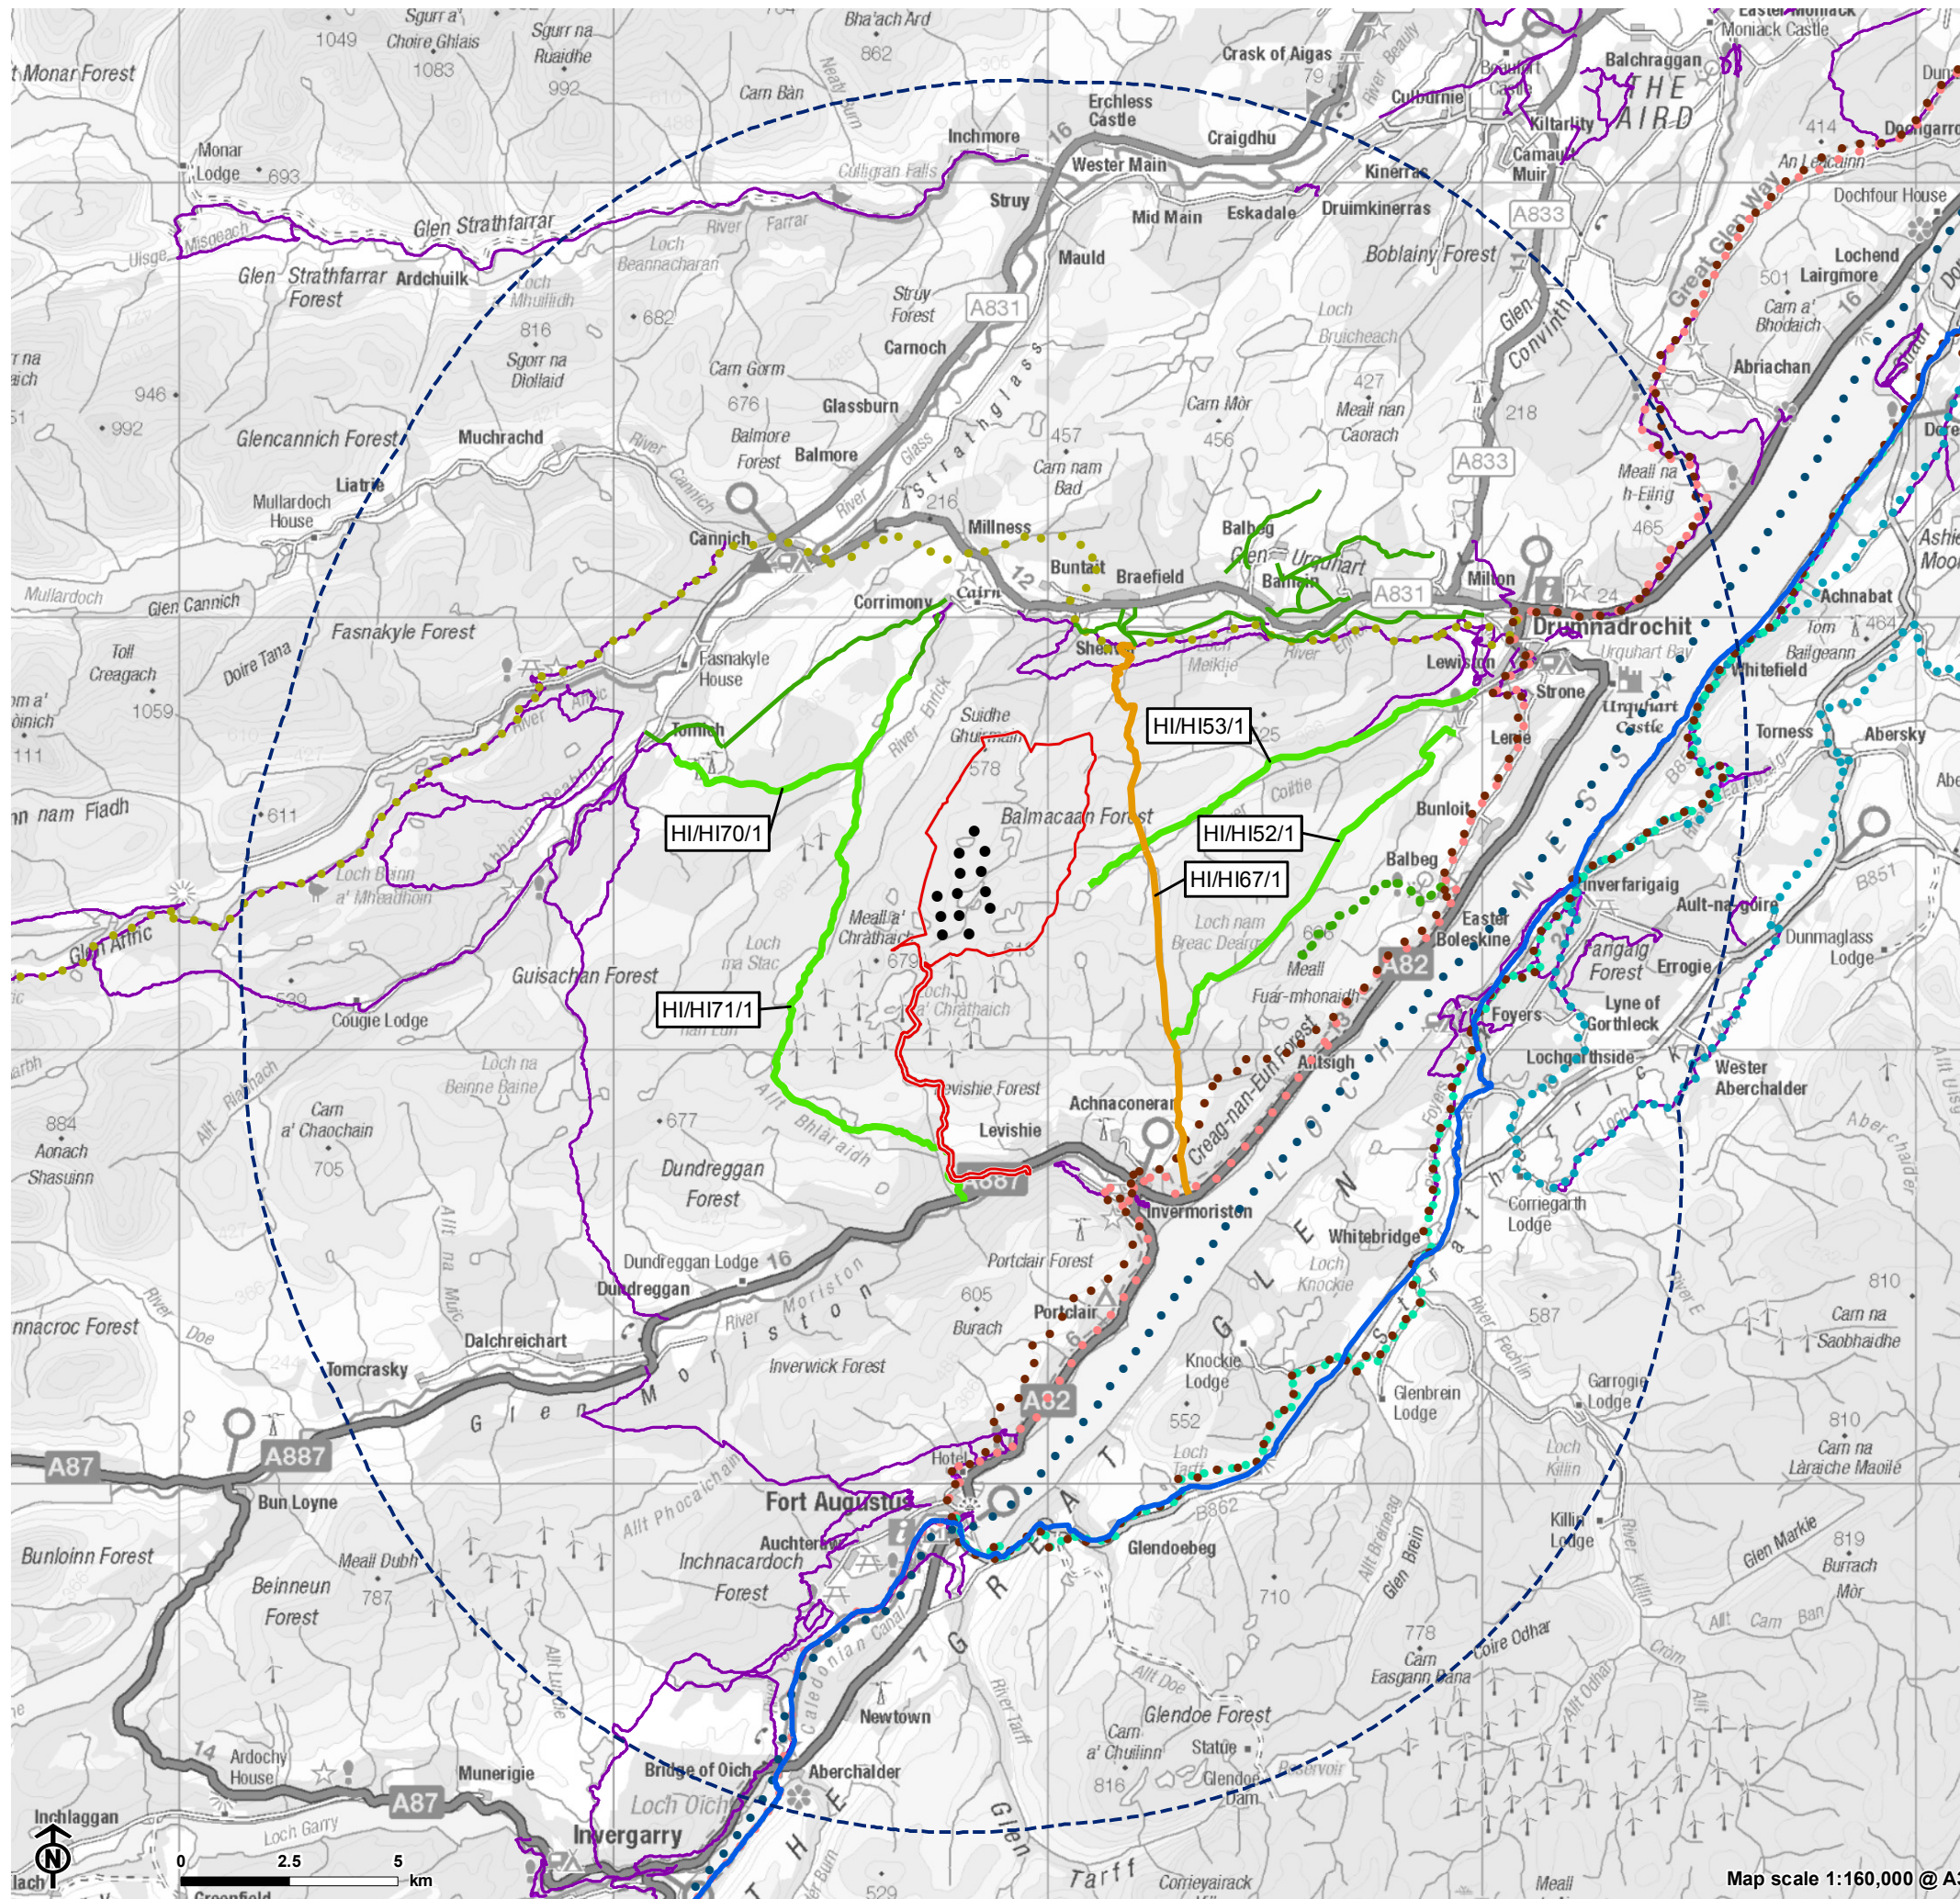

Figure 13.1: Core Paths and Rights of Ways Within 15km of Site Boundary

- Site boundary
- Turbine
- 15 km from site boundary
- Recreational routes**
- The Caledonia Way (Sustrans)
- Loch Ness 360
- South Loch Ness Trail
- Meall Fuar-mhonaidh route
- Affric Kintail Way (indicative realignment)
- Great Glen Canoe Trail
- Great Glen Way
- Trail of the Seven Lochs
- Core Paths
- Right of Way (Scotways)**
- Other Route
- Recorded Rights of Way
- Right of Way

Map scale 1:160,000 @ A3