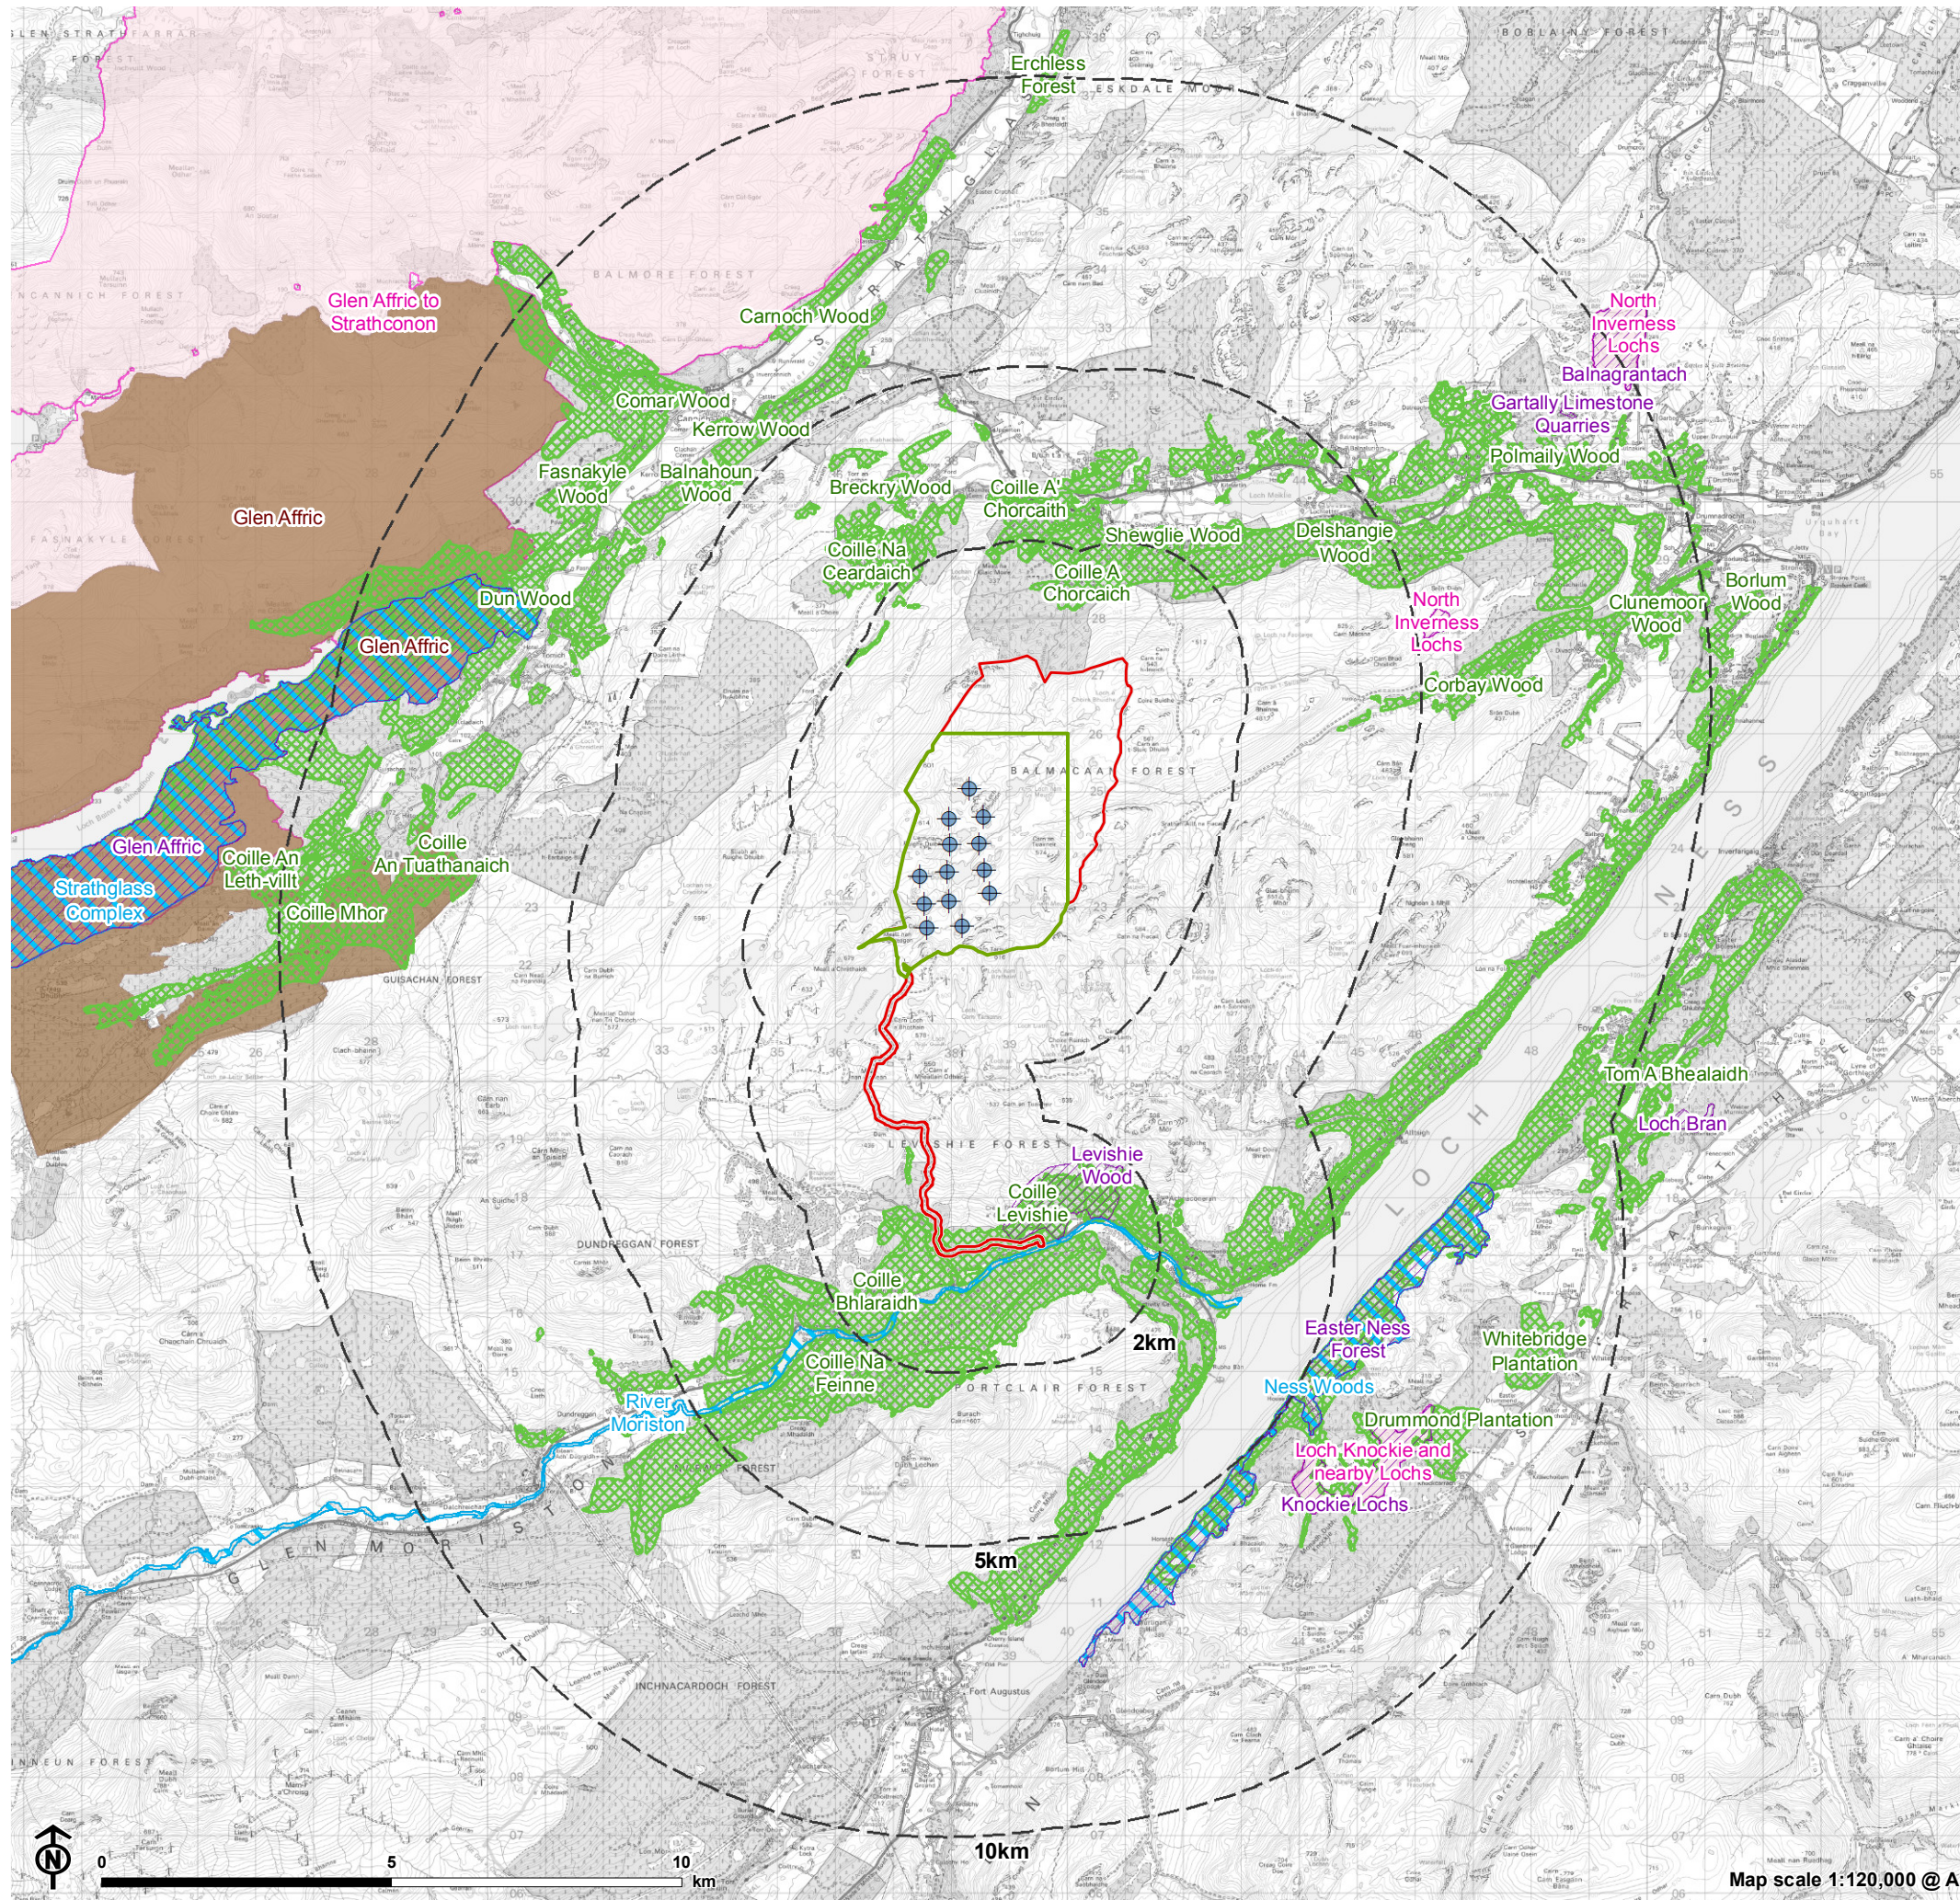

Figure 8.2: Desk Study Area and Designations within 10km

- Site boundary
- Site boundary buffer
- Turbine
- Desk study**
- Ecological Survey Area (ESA)
- Designated sites**
- Special Area of Conservation (SAC)
- Site of Special Scientific Interest (SSSI)
- National Nature Reserve (NNR)
- Ancient Woodland Inventory (AWI)
- Special Protection Area (SPA)