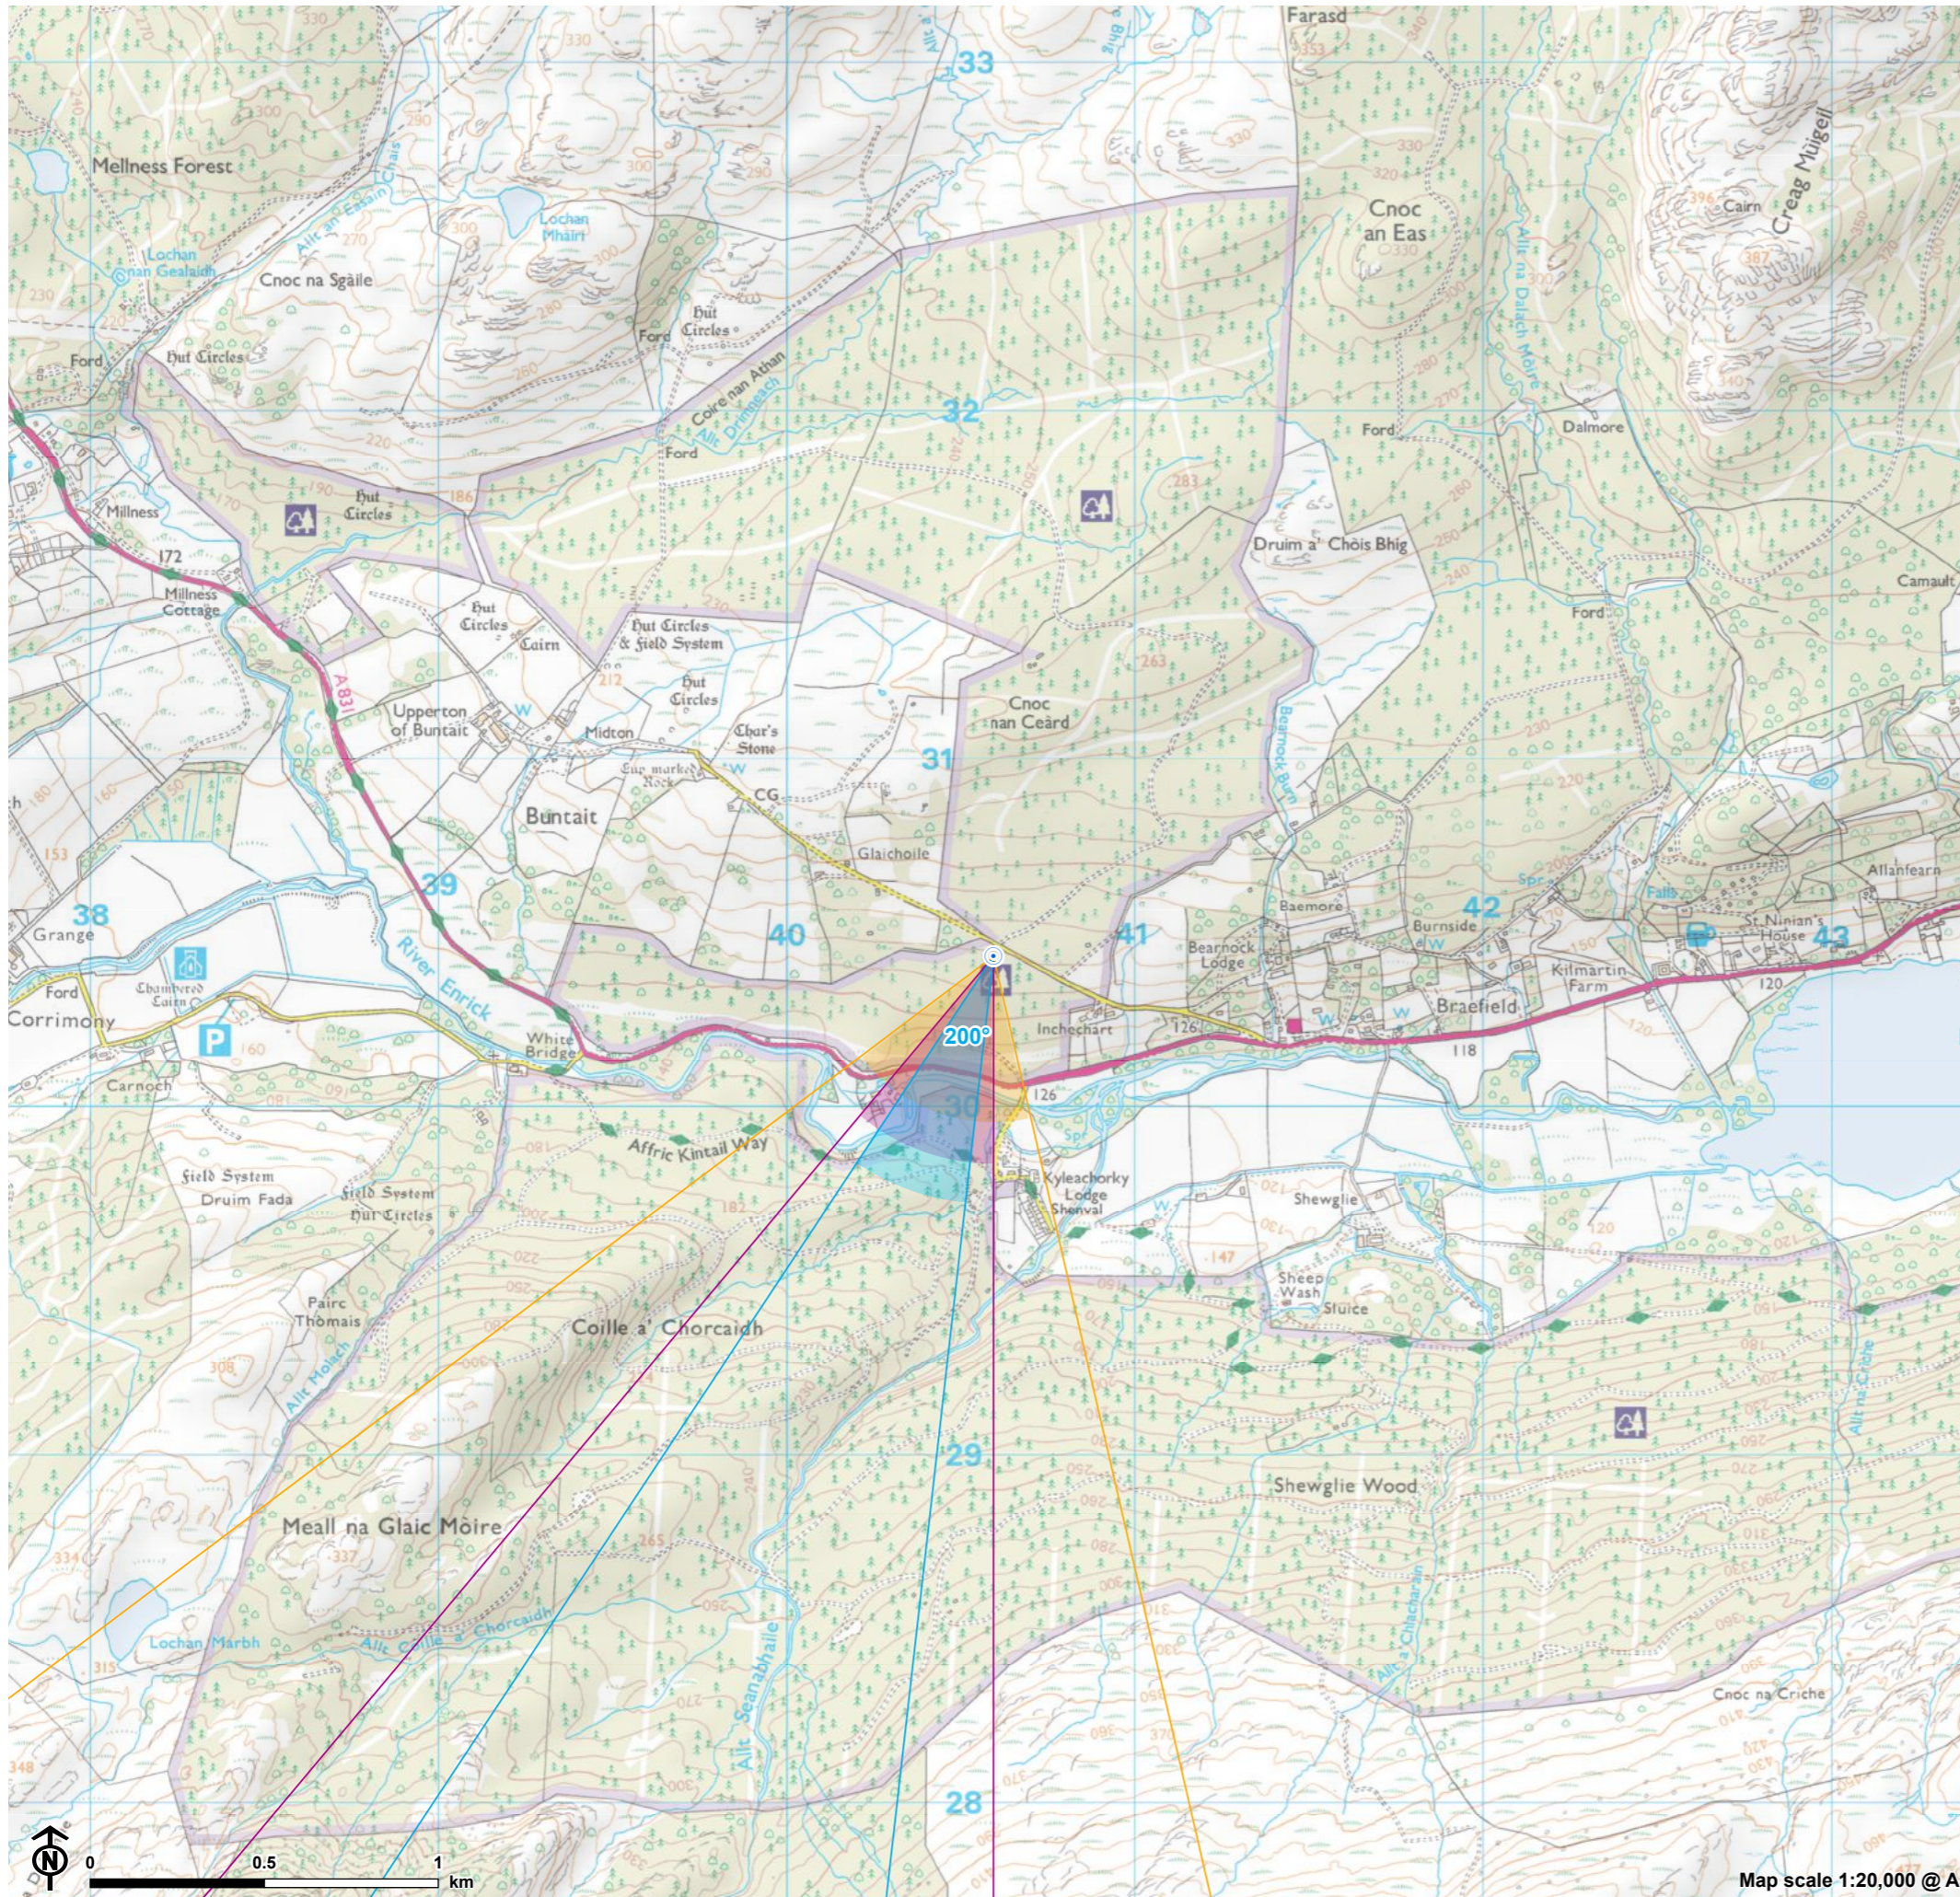

Figure: 6.14  
VP1: Affric Kintail Way near Braefield

- Site boundary
- Turbine
- ⊙ Dusk viewpoint
- ∠ 27° Field of View
- ∠ 39.6° Field of View
- ∠ 65.5° Field of View

AOD: 170 m  
E: 240594 N: 830432  
Nearest Loch Liath Turbine: 13  
Distance to nearest turbine: 5.83 km

The viewpoint is located on the Affric-Kintail Way, where the route crosses the minor road which passes north-west from the A831 towards residential properties at Buntait.  
The viewpoint is located on the western cairn of Meall Fuar-mhonaidh and can be accessed from the minor road leading from the A82 to Bunloit. From the car park at the end of the road, follow the footpath south-west, west, then south-west to the summit.  
The viewpoint is located near residential properties at Balbeg, located on the northern slopes of Glen

Map scale 1:20,000 @ A3

Extent of 50mm single frame used to construct panorama

Photomontage

OS reference: 240594E 830432N  
Distance to nearest turbine: 5.83 km

Camera: Nikon D750  
Focal Length: 50mm vertical (27°) x 28mm horizontal (65.5°)  
Camera height: 1.5m

Existing View

Wireline

Figure: 6.14j  
Viewpoint 01: Affric Kintail Way near Braefield

Existing View

Cumulative Wireline

Figure: 6.14k  
Viewpoint 01: Affric Kintail Way near Braefield

Photomontage

OS reference: 240594E 830432N  
Distance to nearest turbine: 5.83 km