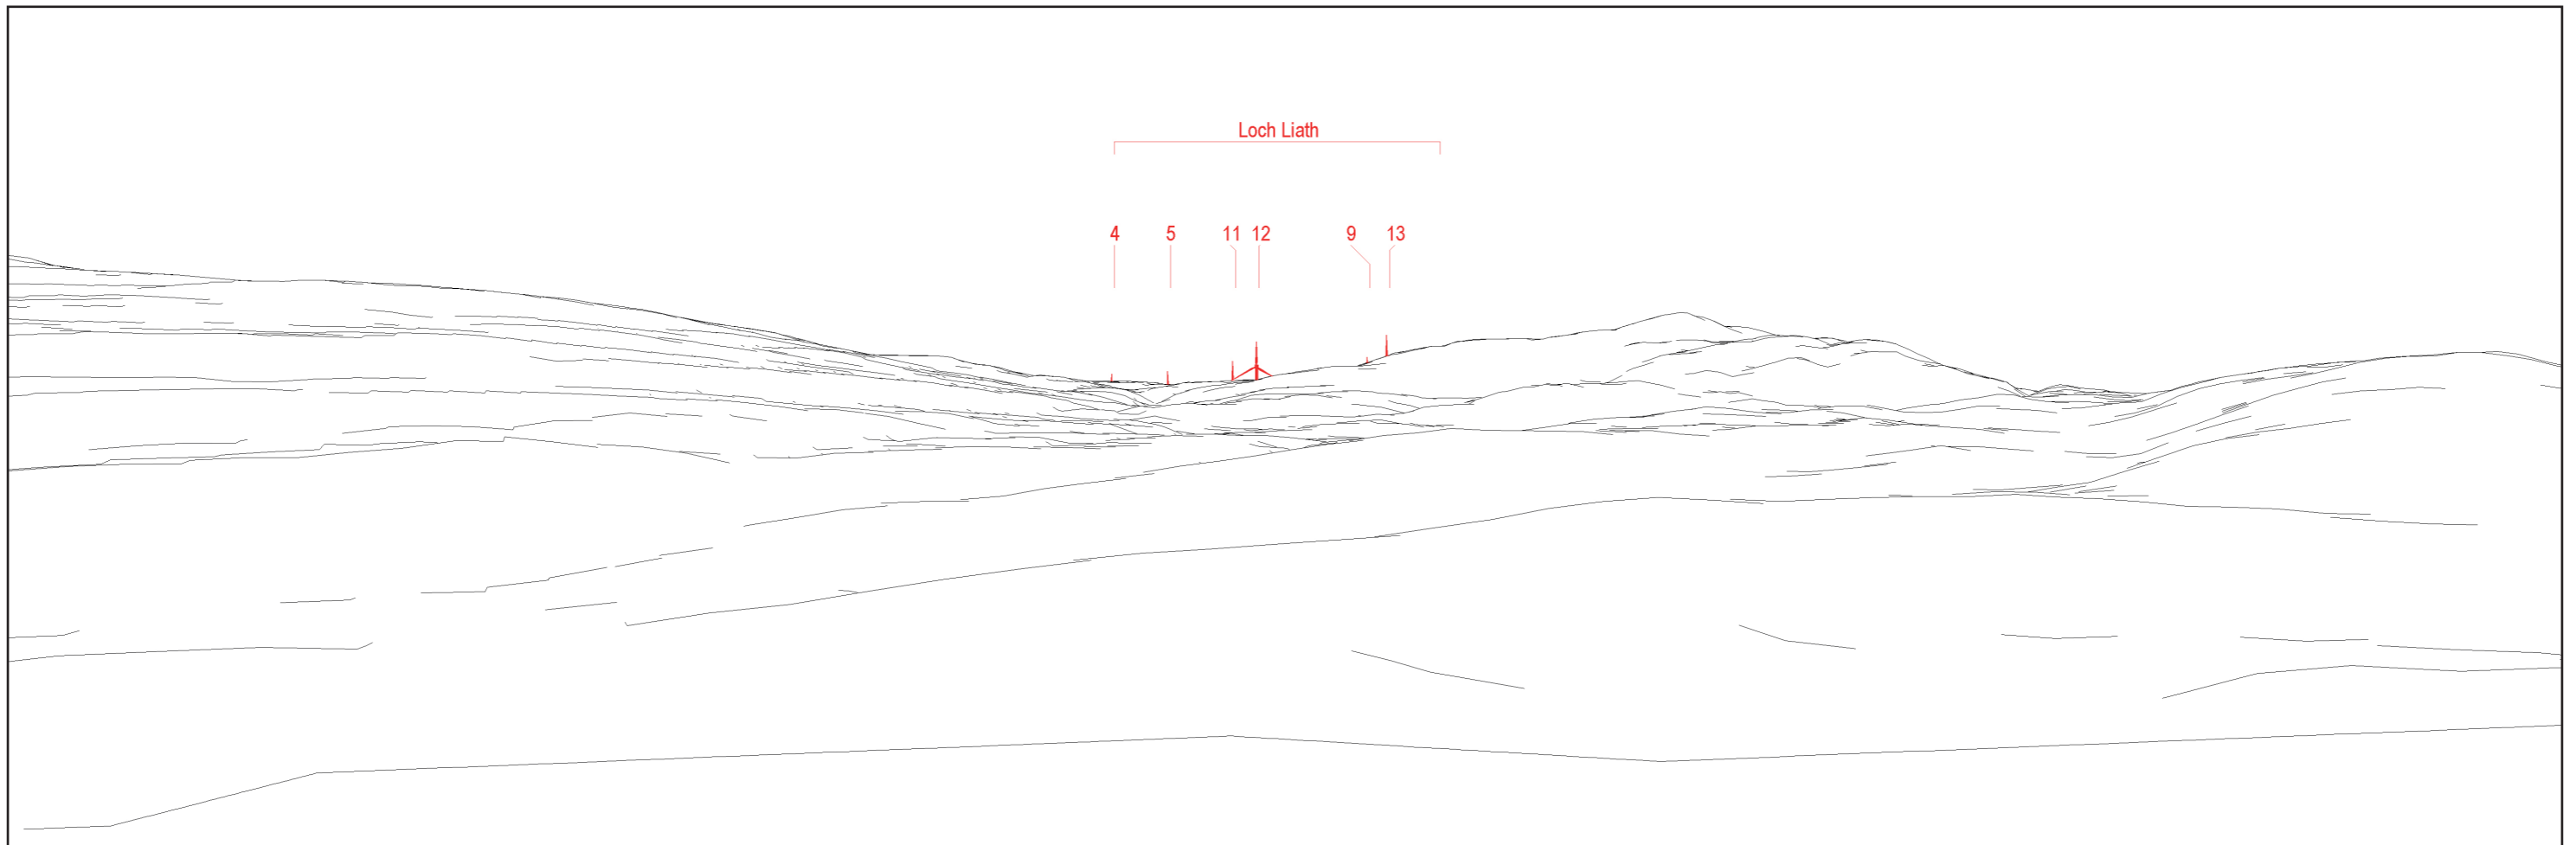

Existing View

Wireline

Figure: 6.14j  
Viewpoint 01: Affric Kintail Way near Braefield

Existing View

Cumulative Wireline

Figure: 6.14k  
Viewpoint 01: Affric Kintail Way near Braefield

Photomontage

OS reference: 240594E 830432N  
Distance to nearest turbine: 5.83 km

Camera: Nikon D750  
Focal Length: 50mm  
Camera height: 1.5m

Photography Date: 14/04/2021  
Photography Time: 17:17:00

Loch Liath Wind Farm

Figure: 6.14I

Viewpoint 01: Affric Kintail Way near Braefield

When viewed at a comfortable arm's length (approx. 500mm), this printed image is representative of our detailed central vision, but is not representative of scale and distance.

Figure: 6.14m

This image should be viewed at a comfortable arm's length (approx. 500mm)

Viewpoint 01: Affric Kintail Way near Braefield

Monochrome Photomontage

OS reference: 240594E 830432N  
 Distance to nearest turbine: 5.83 km