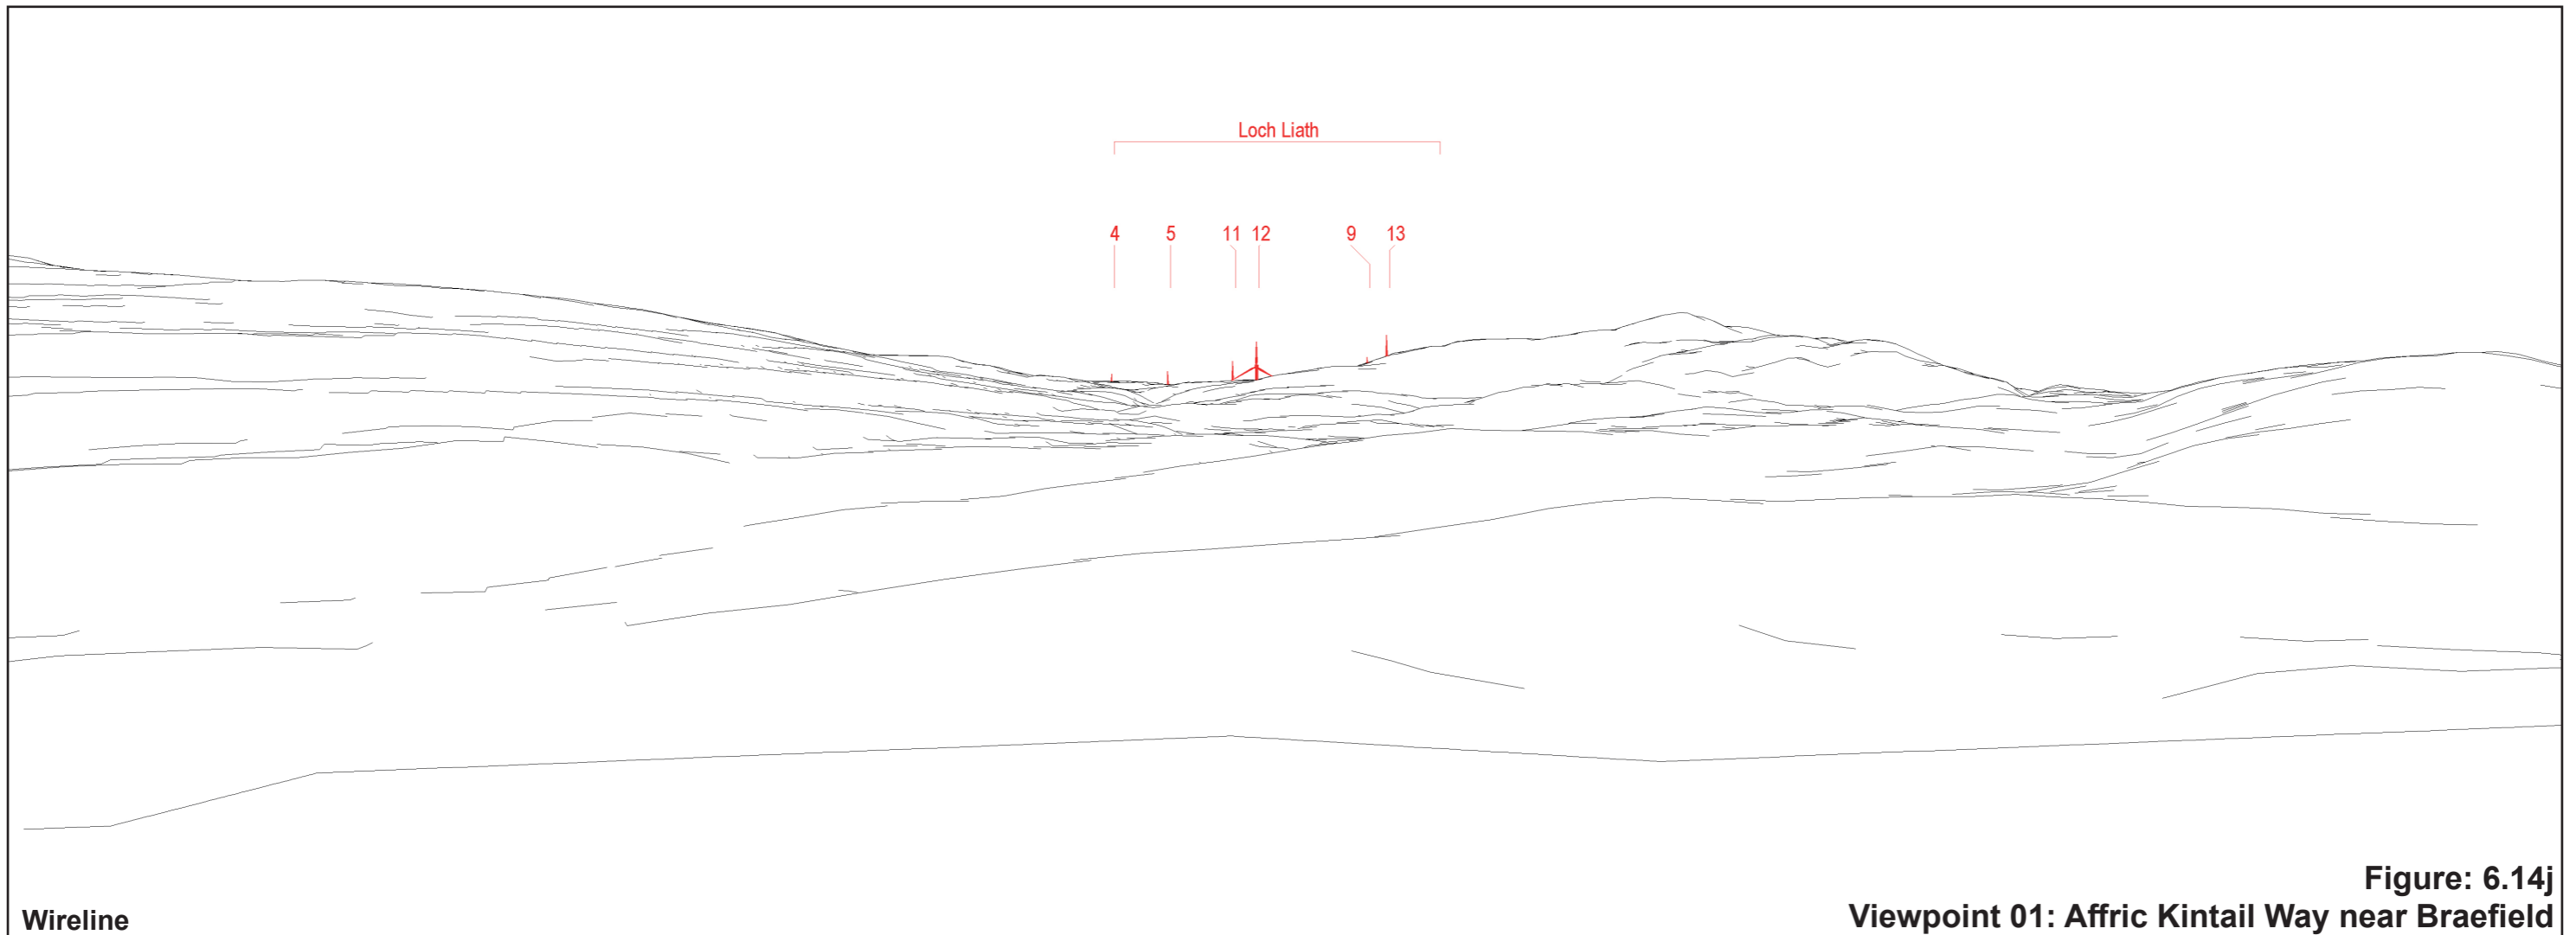

Photography Date: 14/04/2021  
Photography Time: 17:17:00

*The images contained on this page and the following page are not representative of scale and distance from the actual viewpoint and show the wind farm development in its wider landscape context only.*

Existing View

Wireline

Figure: 6.14j  
Viewpoint 01: Affric Kintail Way near Braefield

Existing View

Cumulative Wireline

Figure: 6.14k  
Viewpoint 01: Affric Kintail Way near Braefield

Photomontage

OS reference: 240594E 830432N  
Distance to nearest turbine: 5.83 km

Figure: 6.14m

This image should be viewed at a comfortable arm's length (approx. 500mm)

Viewpoint 01: Affric Kintail Way near Braefield

Monochrome Photomontage

OS reference: 240594E 830432N  
 Distance to nearest turbine: 5.83 km