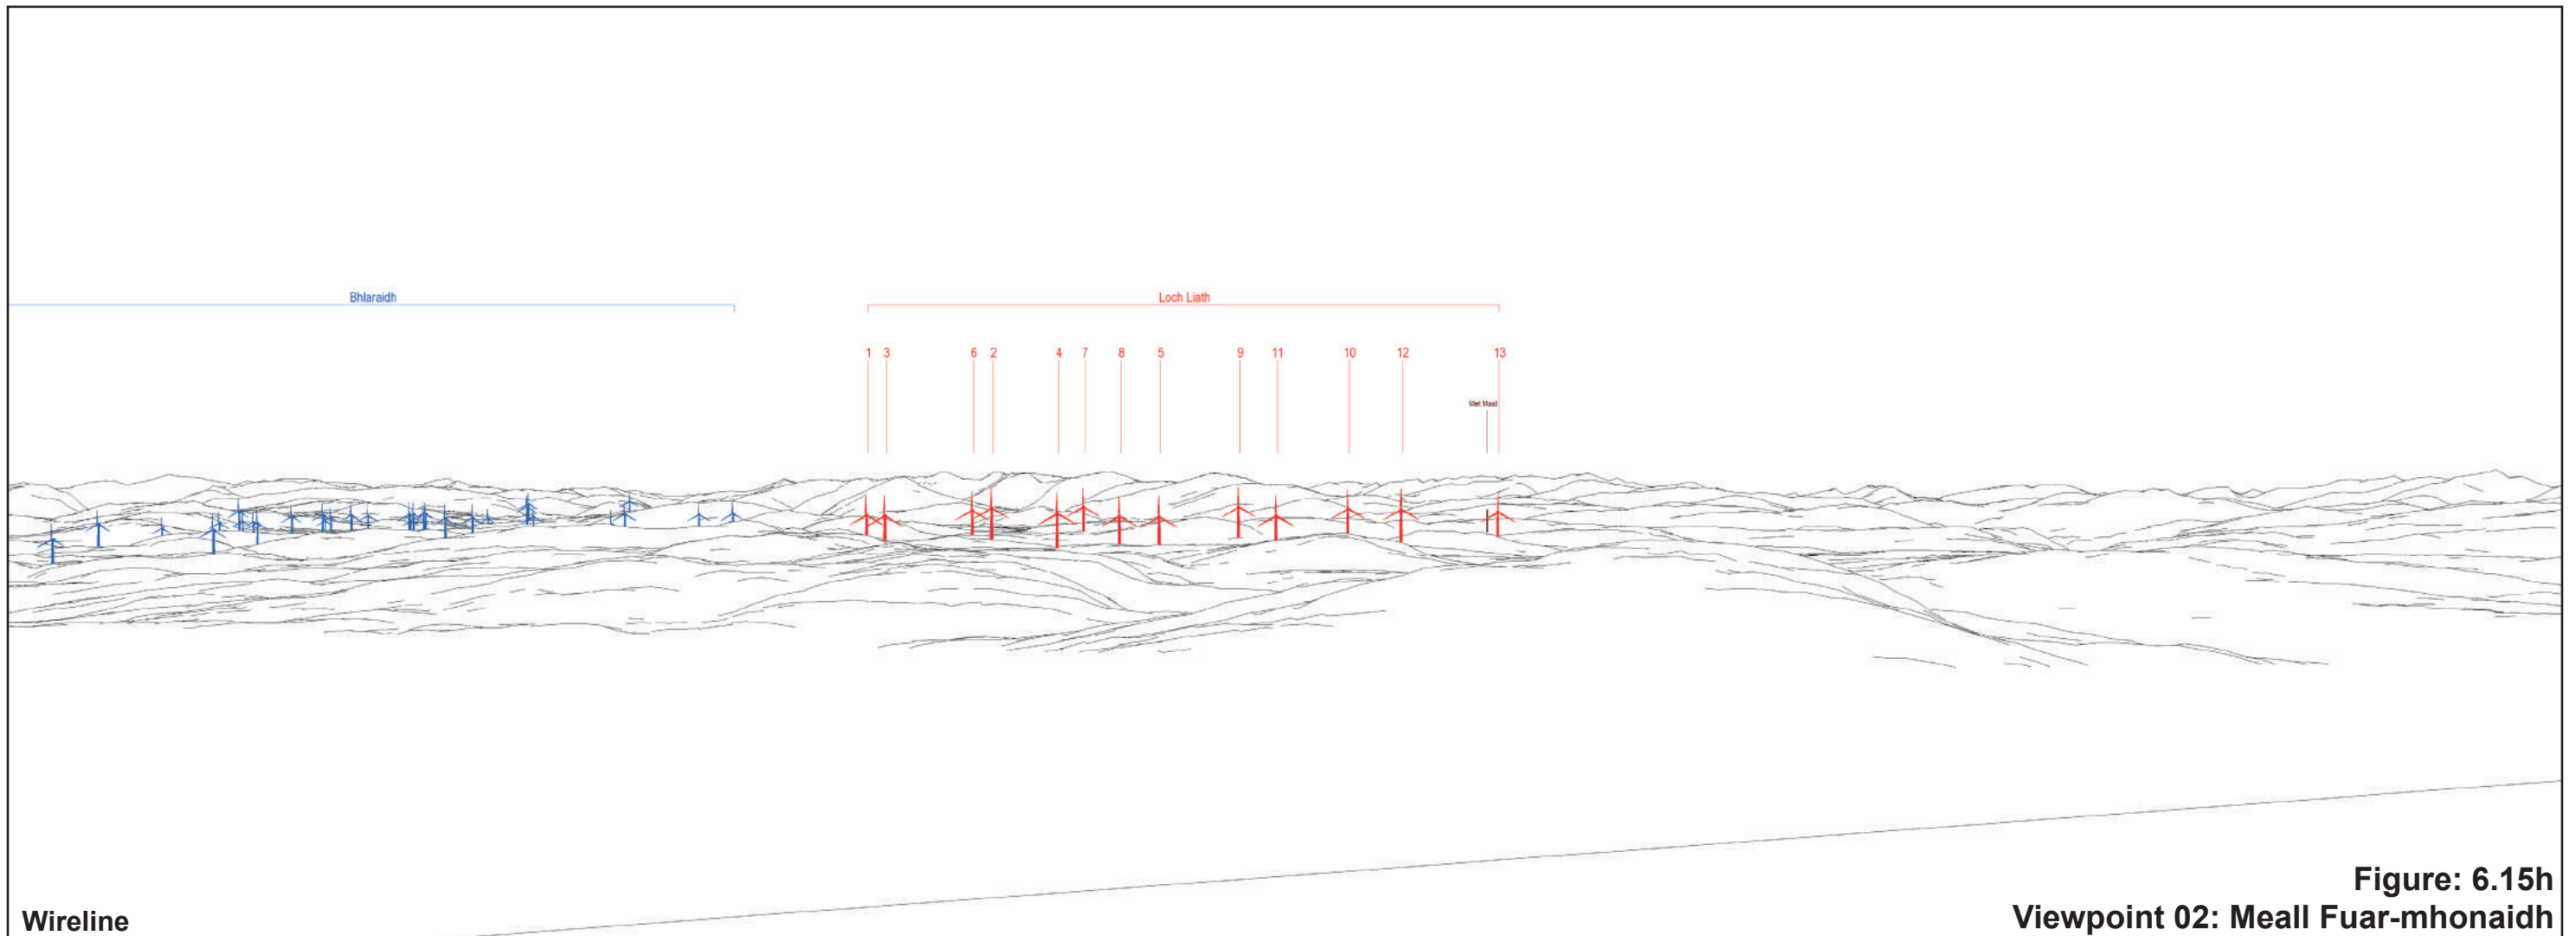

Existing View