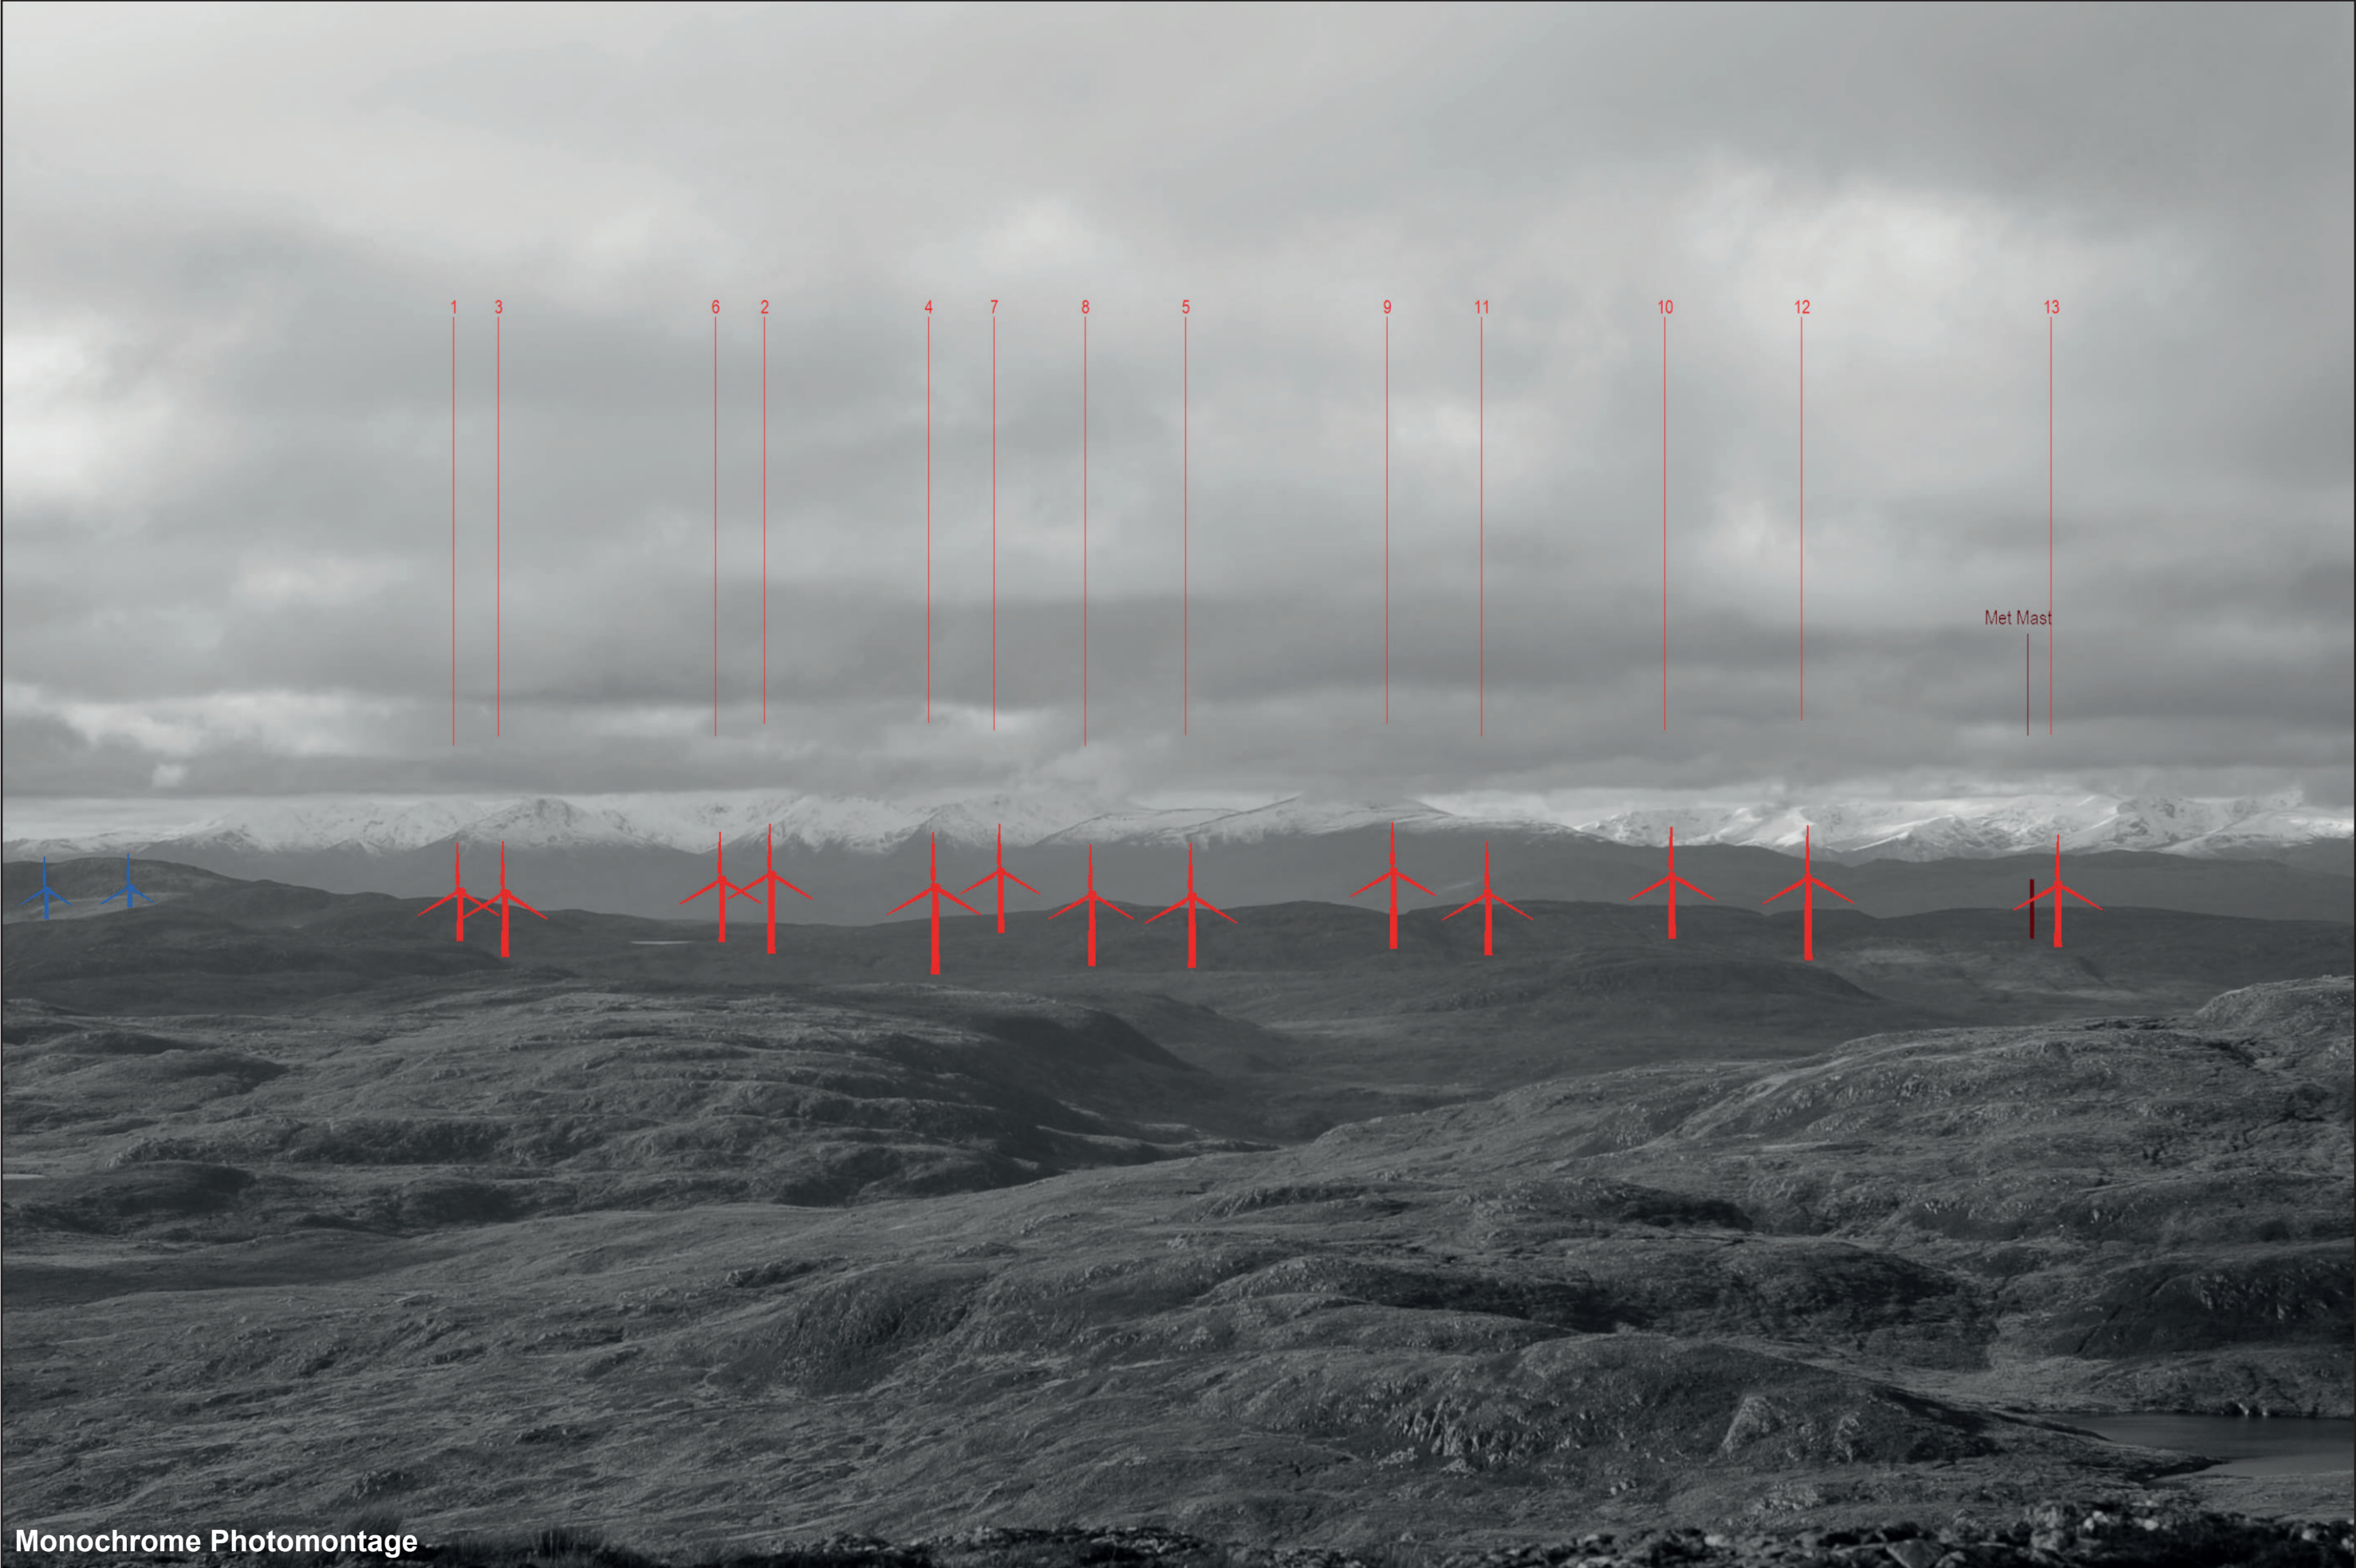

Existing View

Wireline

Figure: 6.15h
Viewpoint 02: Meall Fuar-mhonaidh

Figure: 6.15i
Viewpoint 02: Meall Fuar-mhonaidh

Photomontage

OS reference: 245705E 822209N
Distance to nearest turbine: 7.11 km

Camera: Nikon D750
Focal Length: 50mm
Camera height: 1.5m

Photography Date: 30/10/2019
Photography Time: 13:32:00

Loch Liath Wind Farm

Figure: 6.15j

When viewed at a comfortable arm's length (approx. 500mm), this printed image is representative of our detailed central vision, but is not representative of scale and distance.

Viewpoint 02: Meall Fuar-mhonaidh

Photomontage

OS reference: 245705E 822209N
Distance to nearest turbine: 7.11 km

Camera: Nikon D750
Focal Length: 75mm
Camera height: 1.5m

Photography Date: 30/10/2019
Photography Time: 13:32:00

Loch Liath Wind Farm

Figure: 6.15k

Viewpoint 02: Meall Fuar-mhonaidh

This image should be viewed at a comfortable arm's length (approx. 500mm)

Monochrome Photomontage

OS reference: 245705E 822209N
 Distance to nearest turbine: 7.11 km