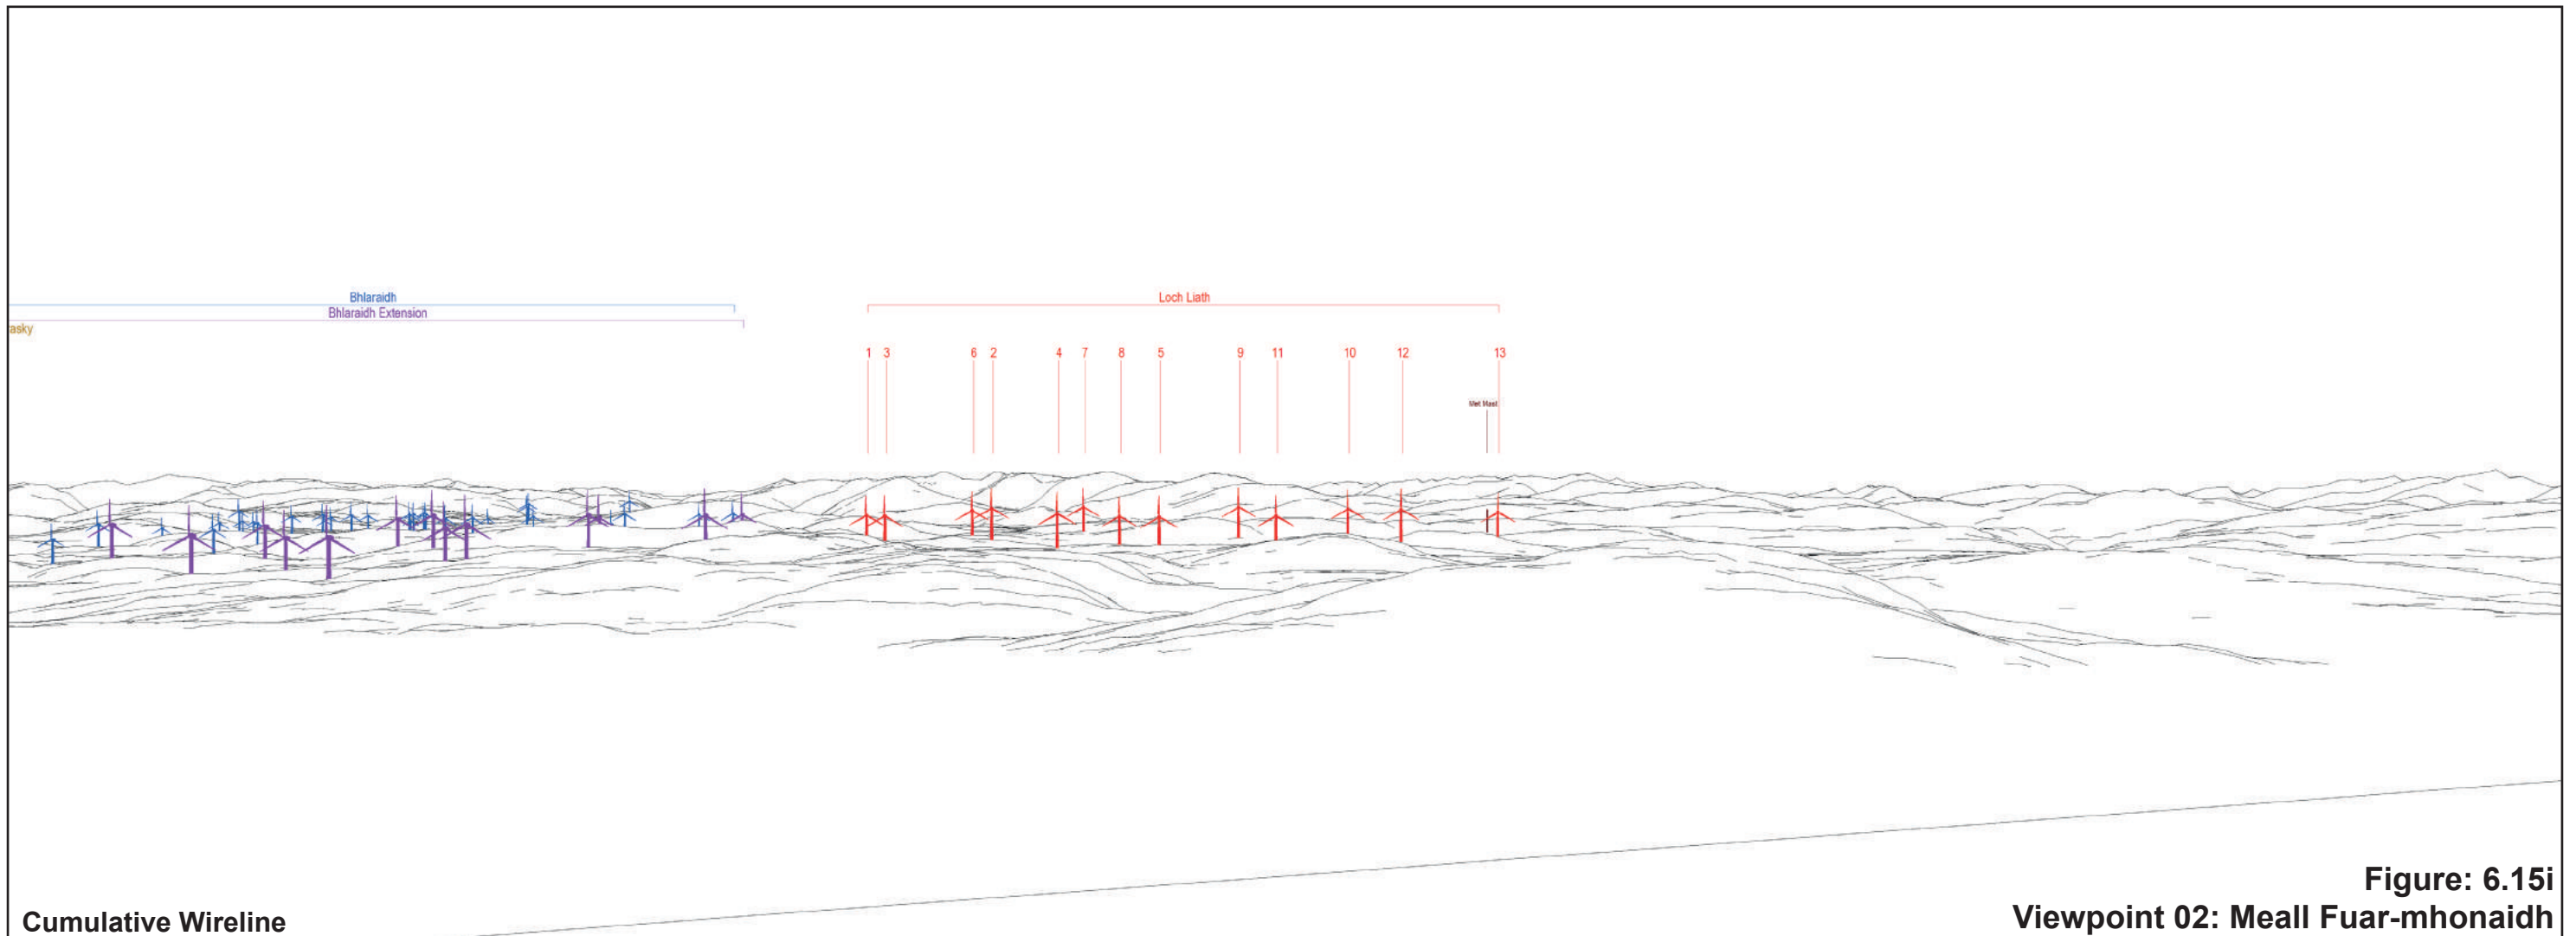

Existing View

Wireline

Figure: 6.15h
Viewpoint 02: Meall Fuar-mhonaidh

Figure: 6.15i
Viewpoint 02: Meall Fuar-mhonaidh

Photomontage

OS reference: 245705E 822209N
Distance to nearest turbine: 7.11 km

Camera: Nikon D750
Focal Length: 50mm
Camera height: 1.5m

Photography Date: 30/10/2019
Photography Time: 13:32:00

Loch Liath Wind Farm

Figure: 6.15j

When viewed at a comfortable arm's length (approx. 500mm), this printed image is representative of our detailed central vision, but is not representative of scale and distance.