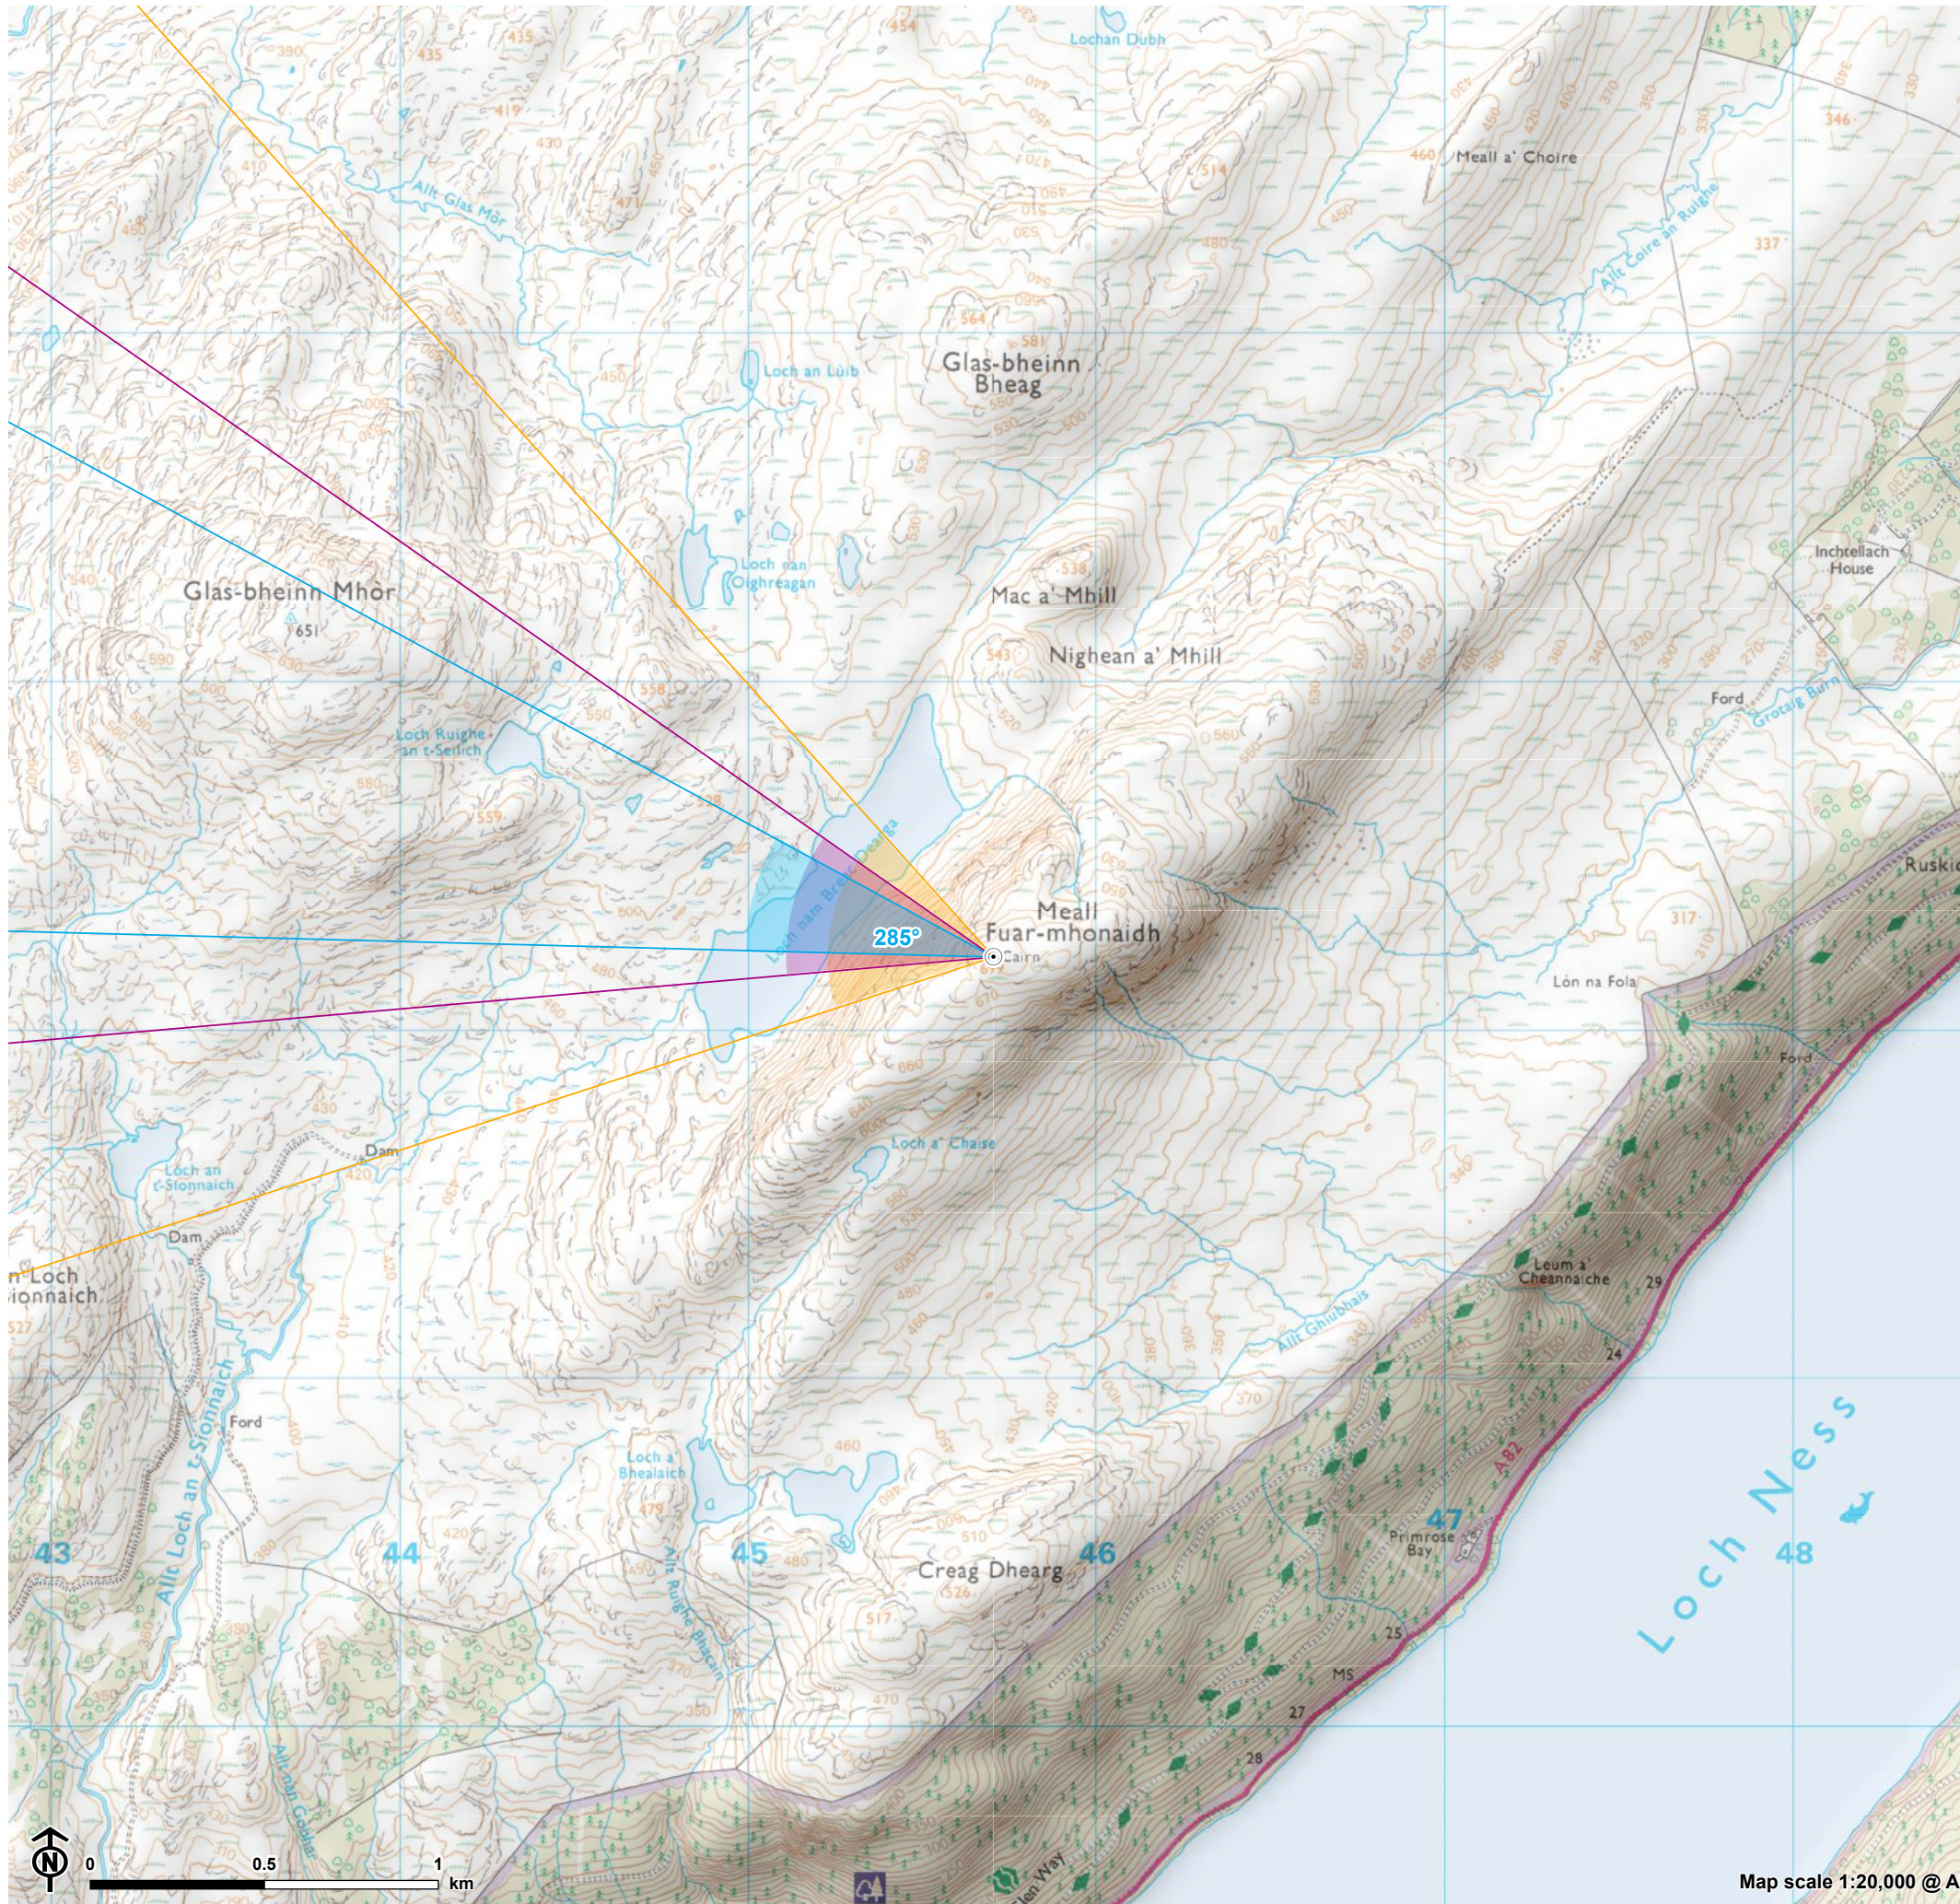

Figure: 6.15
VP2: Meall Fuar-mhonaidh

- Site boundary
- Turbine
- ⊙ Viewpoint
- ∠ 27° Field of View
- ∠ 39.6° Field of View
- ∠ 65.5° Field of View

AOD: 697 m
E: 245705 N: 822209
Nearest Loch Liath Turbine: 4
Distance to nearest turbine: 7.11 km

The viewpoint is located on the western cairn of Meall Fuar-mhonaidh and can be accessed from the minor road leading from the A82 to Bunloit. From the car park at the end of the road, follow the footpath south-west, west, then south-west to the summit.

Map scale 1:20,000 @ A3

Extent of 50mm single frame used to construct panorama

OS reference: 245705E 822209N
 Distance to nearest turbine: 7.11 km

Camera: Nikon D750
 Focal Length: 50mm vertical (27°) x 28mm horizontal (65.5°)
 Camera height: 1.5m

Loch Liath Wind Farm

Figure: 6.15k

Viewpoint 02: Meall Fuar-mhonaidh

This image should be viewed at a comfortable arm's length (approx. 500mm)

Monochrome Photomontage

OS reference: 245705E 822209N
 Distance to nearest turbine: 7.11 km