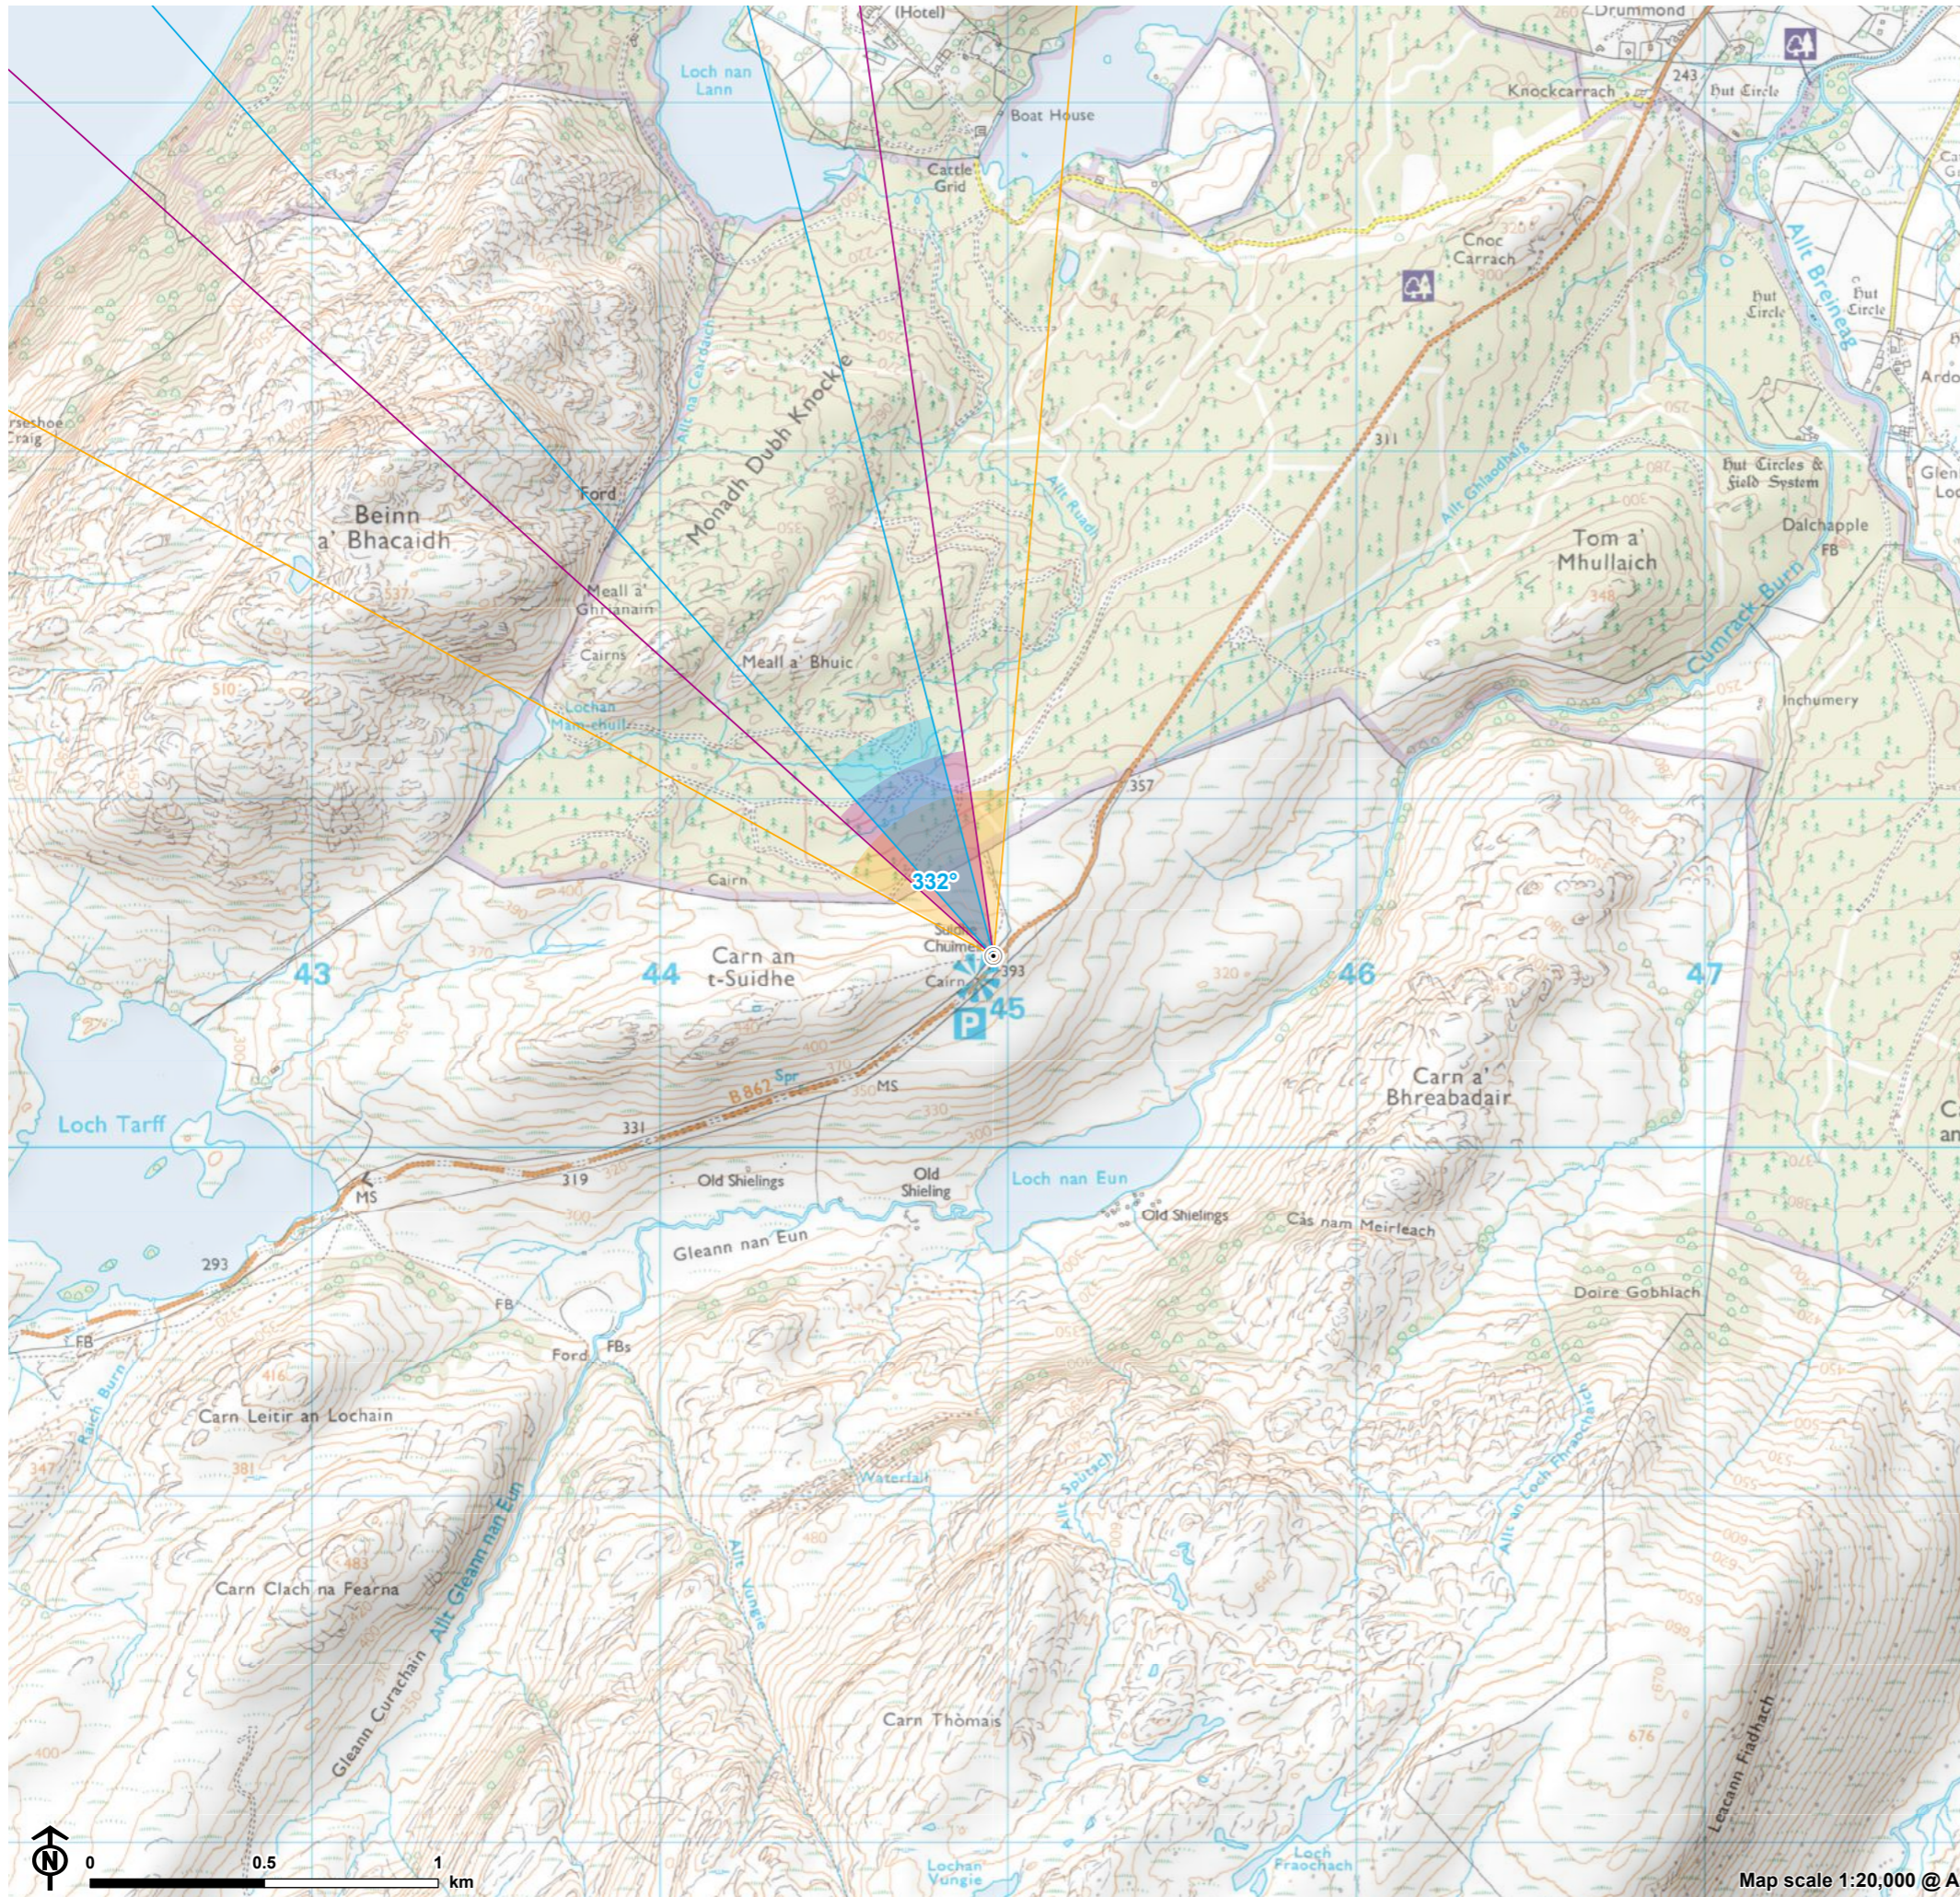

Figure: 6.21  
VP8: B862 Suidhe Viewpoint

- Site boundary
- Turbine
- ⊙ Viewpoint
- ∠ 27° Field of View
- ∠ 39.6° Field of View
- ∠ 65.5° Field of View

AOD: 393 m  
E: 244958 N: 810548  
Nearest Loch Liath Turbine: 3  
Distance to nearest turbine: 13.89 km

The viewpoint is located at the promoted stopping point on B862 General Wade's Military Road at the Suidhe viewpoint. The viewpoint is located approximately 7m to the west of the road edge, at the eastern end of the path leading south-west to Carn an t-Suidhe.

Map scale 1:20,000 @ A3

Extent of 50mm single frame used to construct panorama

OS reference: 244958E 810548N  
Distance to nearest turbine: 13.89 km

Camera: Nikon D750  
Focal Length: 50mm vertical (27°) x 28mm horizontal (65.5°)  
Camera height: 1.5m

Existing View

Wireline

Figure: 6.21f  
Viewpoint 08: B862 Suidhe Viewpoint

Photomontage

OS reference: 244958E 810548N  
Distance to nearest turbine: 13.89 km

Camera: Nikon D750  
Focal Length: 50mm  
Camera height: 1.5m