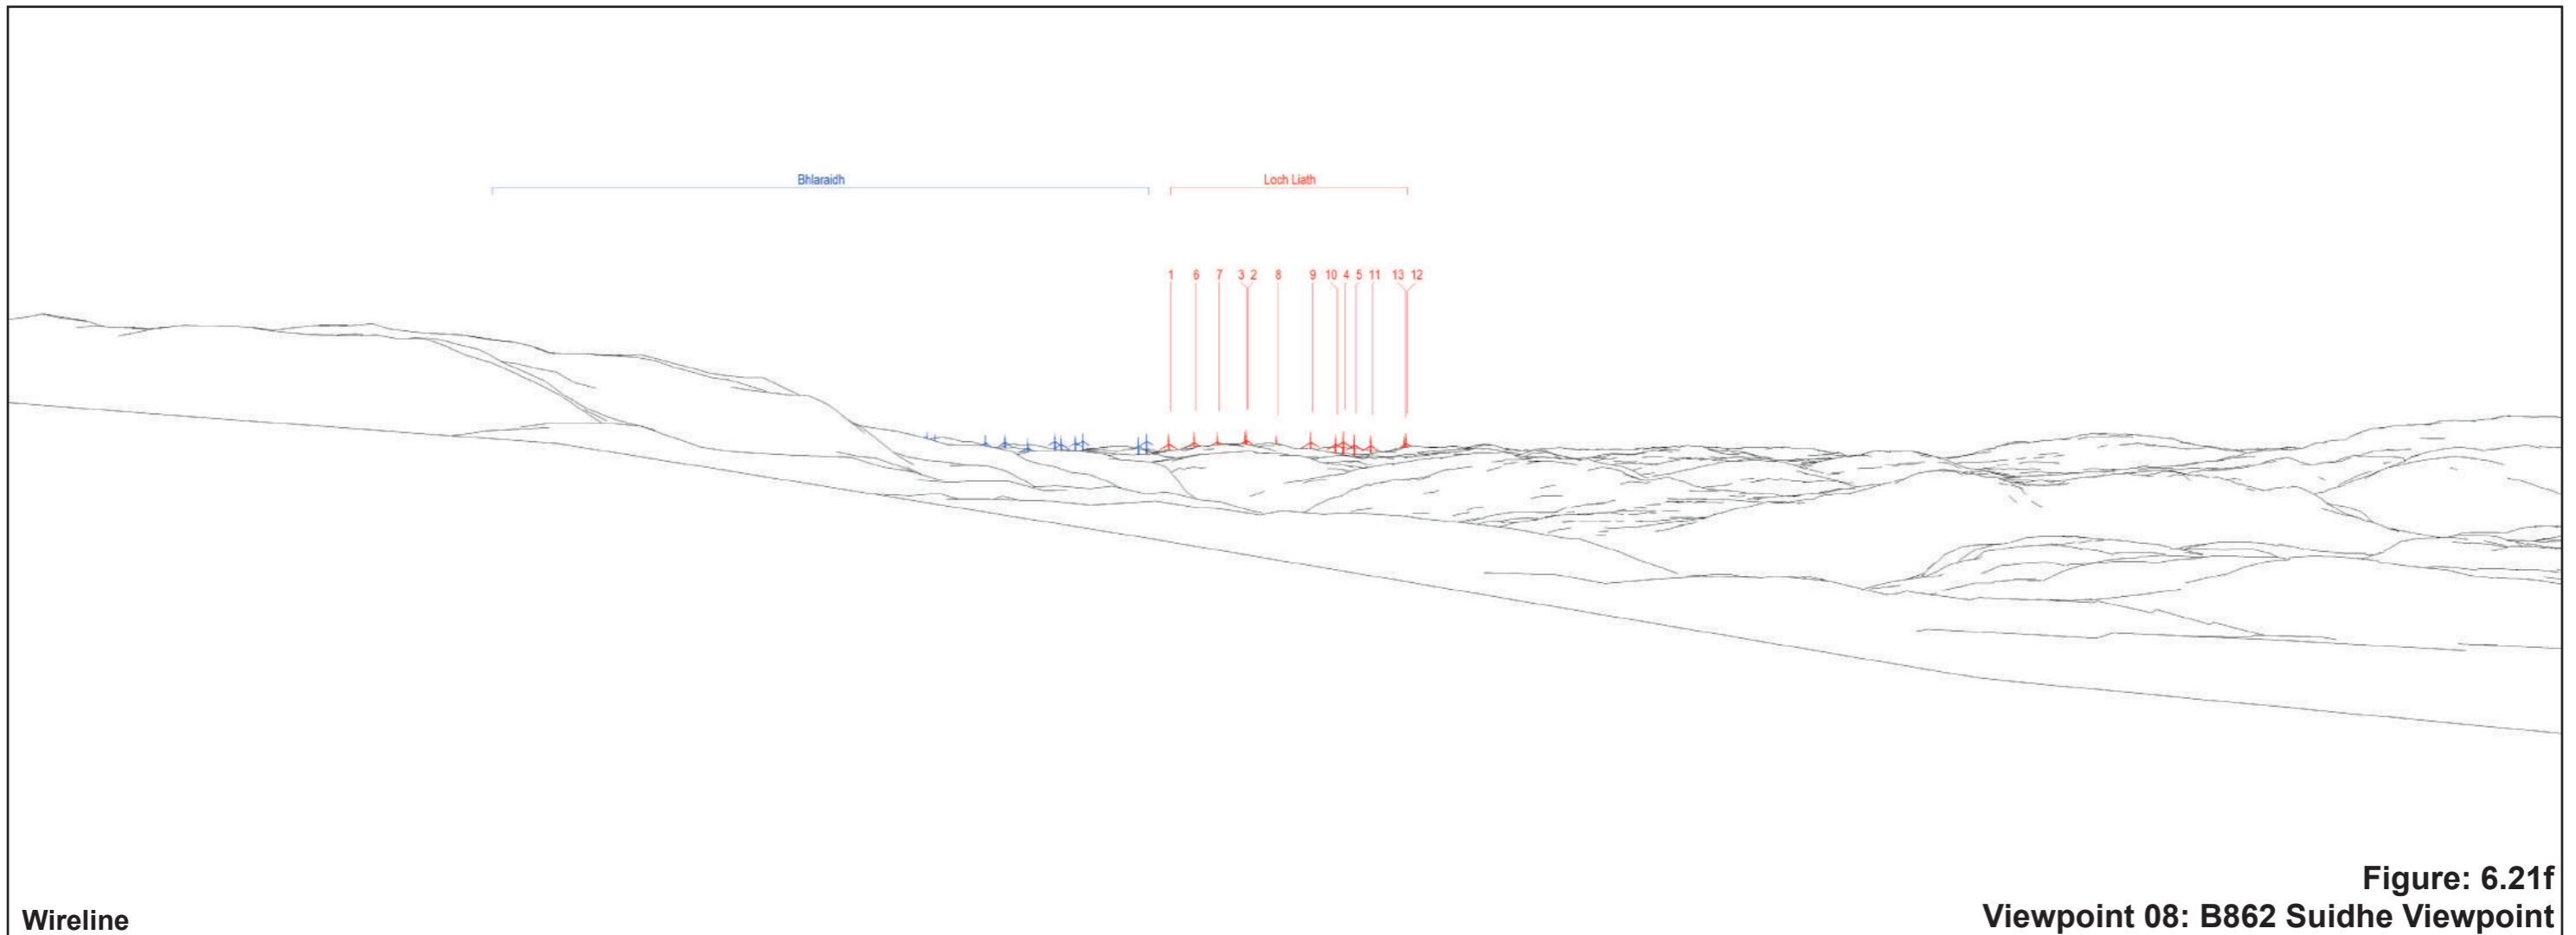

Map scale 1:20,000 @ A3

Extent of 50mm single frame used to construct panorama

OS reference: 244958E 810548N  
Distance to nearest turbine: 13.89 km

Camera: Nikon D750  
Focal Length: 50mm vertical (27°) x 28mm horizontal (65.5°)  
Camera height: 1.5m

Photography Date: 15/04/2021  
Photography Time: 11:17:00

*The images contained on this page and the following page are not representative of scale and distance from the actual viewpoint and show the wind farm development in its wider landscape context only.*

Existing View

Wireline

Figure: 6.21f  
Viewpoint 08: B862 Suidhe Viewpoint

Photomontage

OS reference: 244958E 810548N  
Distance to nearest turbine: 13.89 km

Camera: Nikon D750  
Focal Length: 50mm  
Camera height: 1.5m

Figure: 6.21i

Viewpoint 08: B862 Suidhe Viewpoint

This image should be viewed at a comfortable arm's length (approx. 500mm)

Monochrome Photomontage

OS reference: 244958E 810548N  
Distance to nearest turbine: 13.89 km