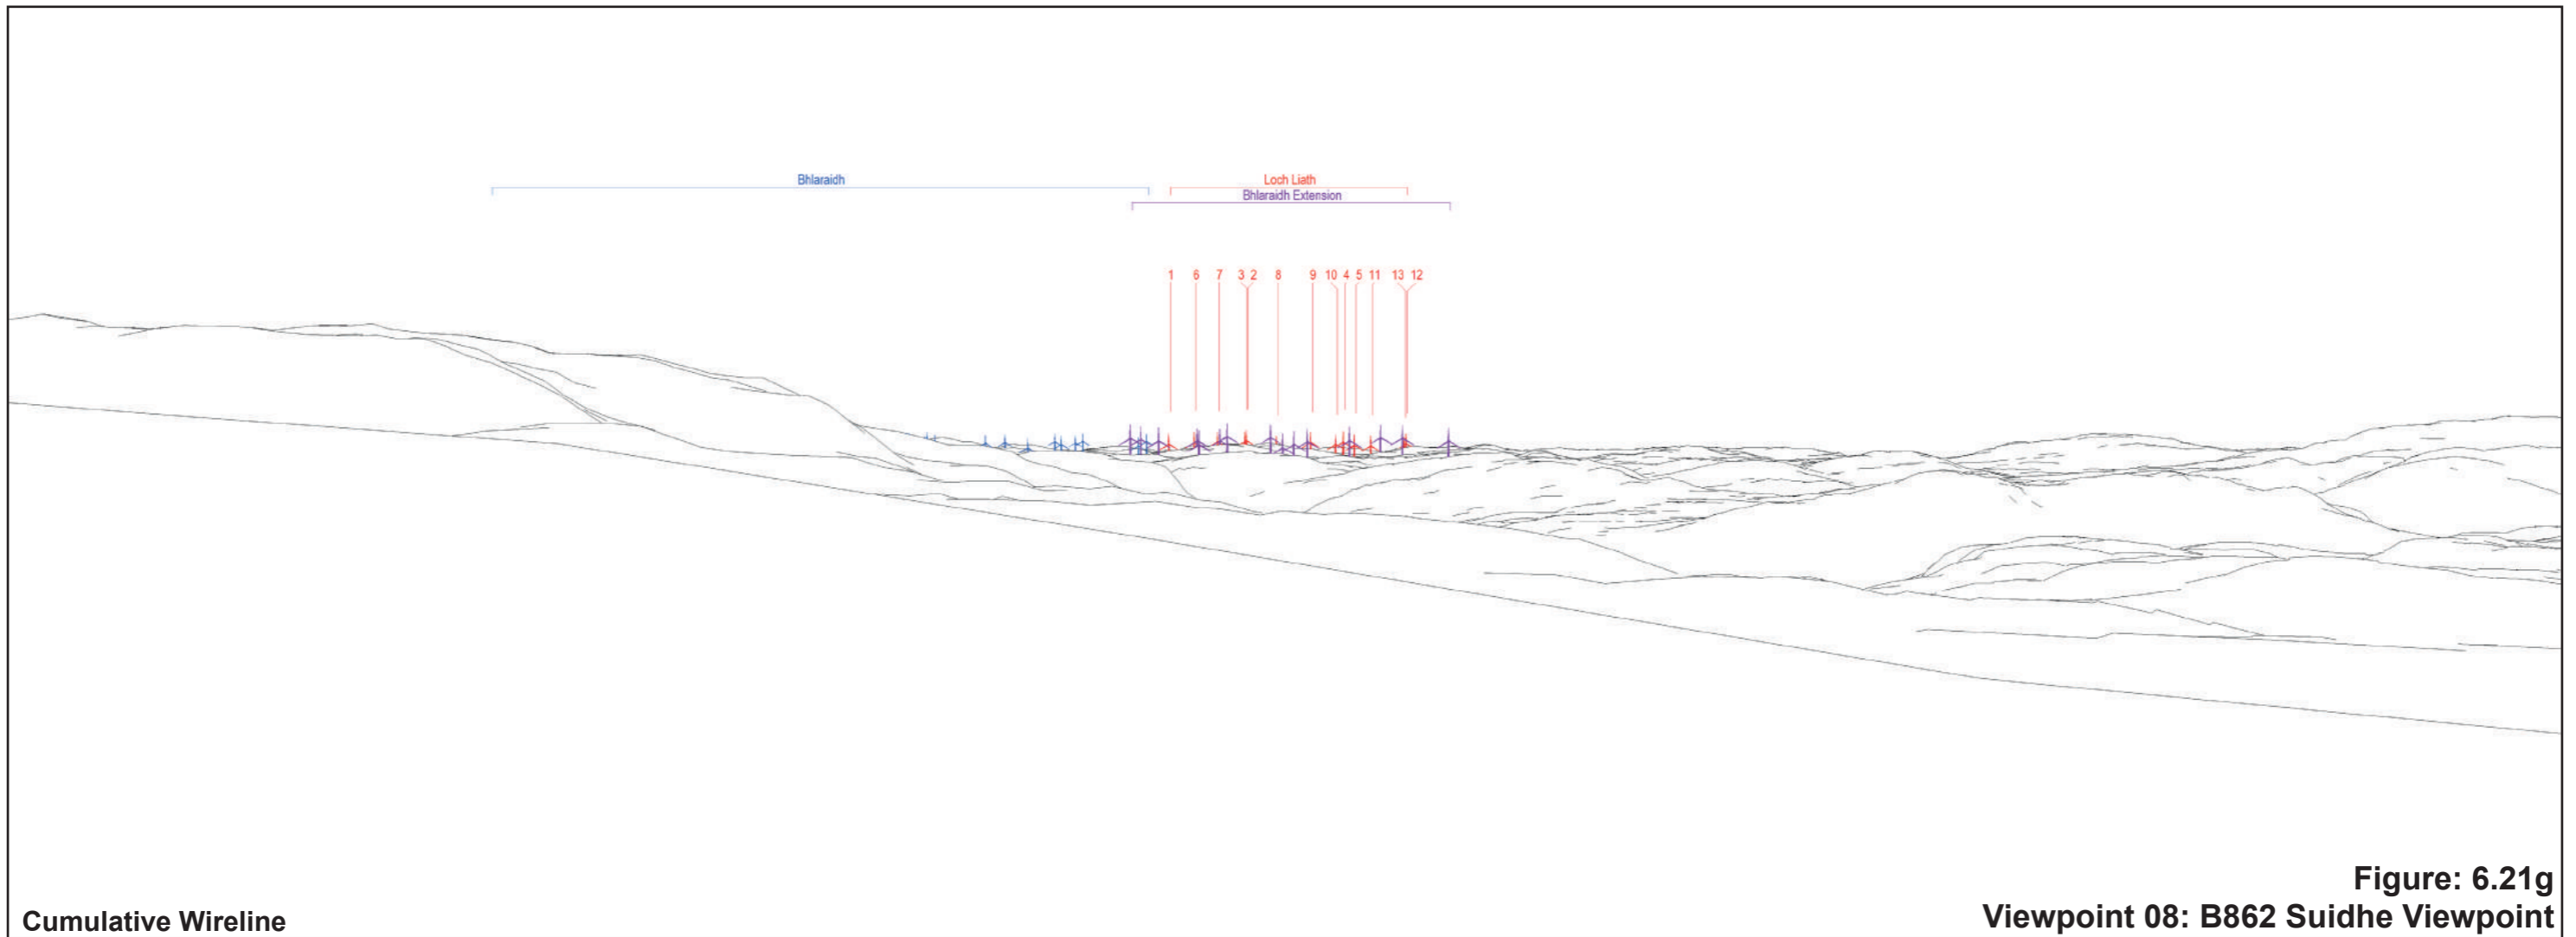

Photography Date: 15/04/2021  
Photography Time: 11:17:00

*The images contained on this page and the following page are not representative of scale and distance from the actual viewpoint and show the wind farm development in its wider landscape context only.*

Existing View

Wireline

Figure: 6.21f  
Viewpoint 08: B862 Suidhe Viewpoint

Photomontage

OS reference: 244958E 810548N  
Distance to nearest turbine: 13.89 km

Camera: Nikon D750  
Focal Length: 50mm  
Camera height: 1.5m

Photography Date: 15/04/2021  
Photography Time: 11:17:00

Loch Liath Wind Farm

Figure: 6.21h

Viewpoint 08: B862 Suidhe Viewpoint

When viewed at a comfortable arm's length (approx. 500mm), this printed image is representative of our detailed central vision, but is not representative of scale and distance.