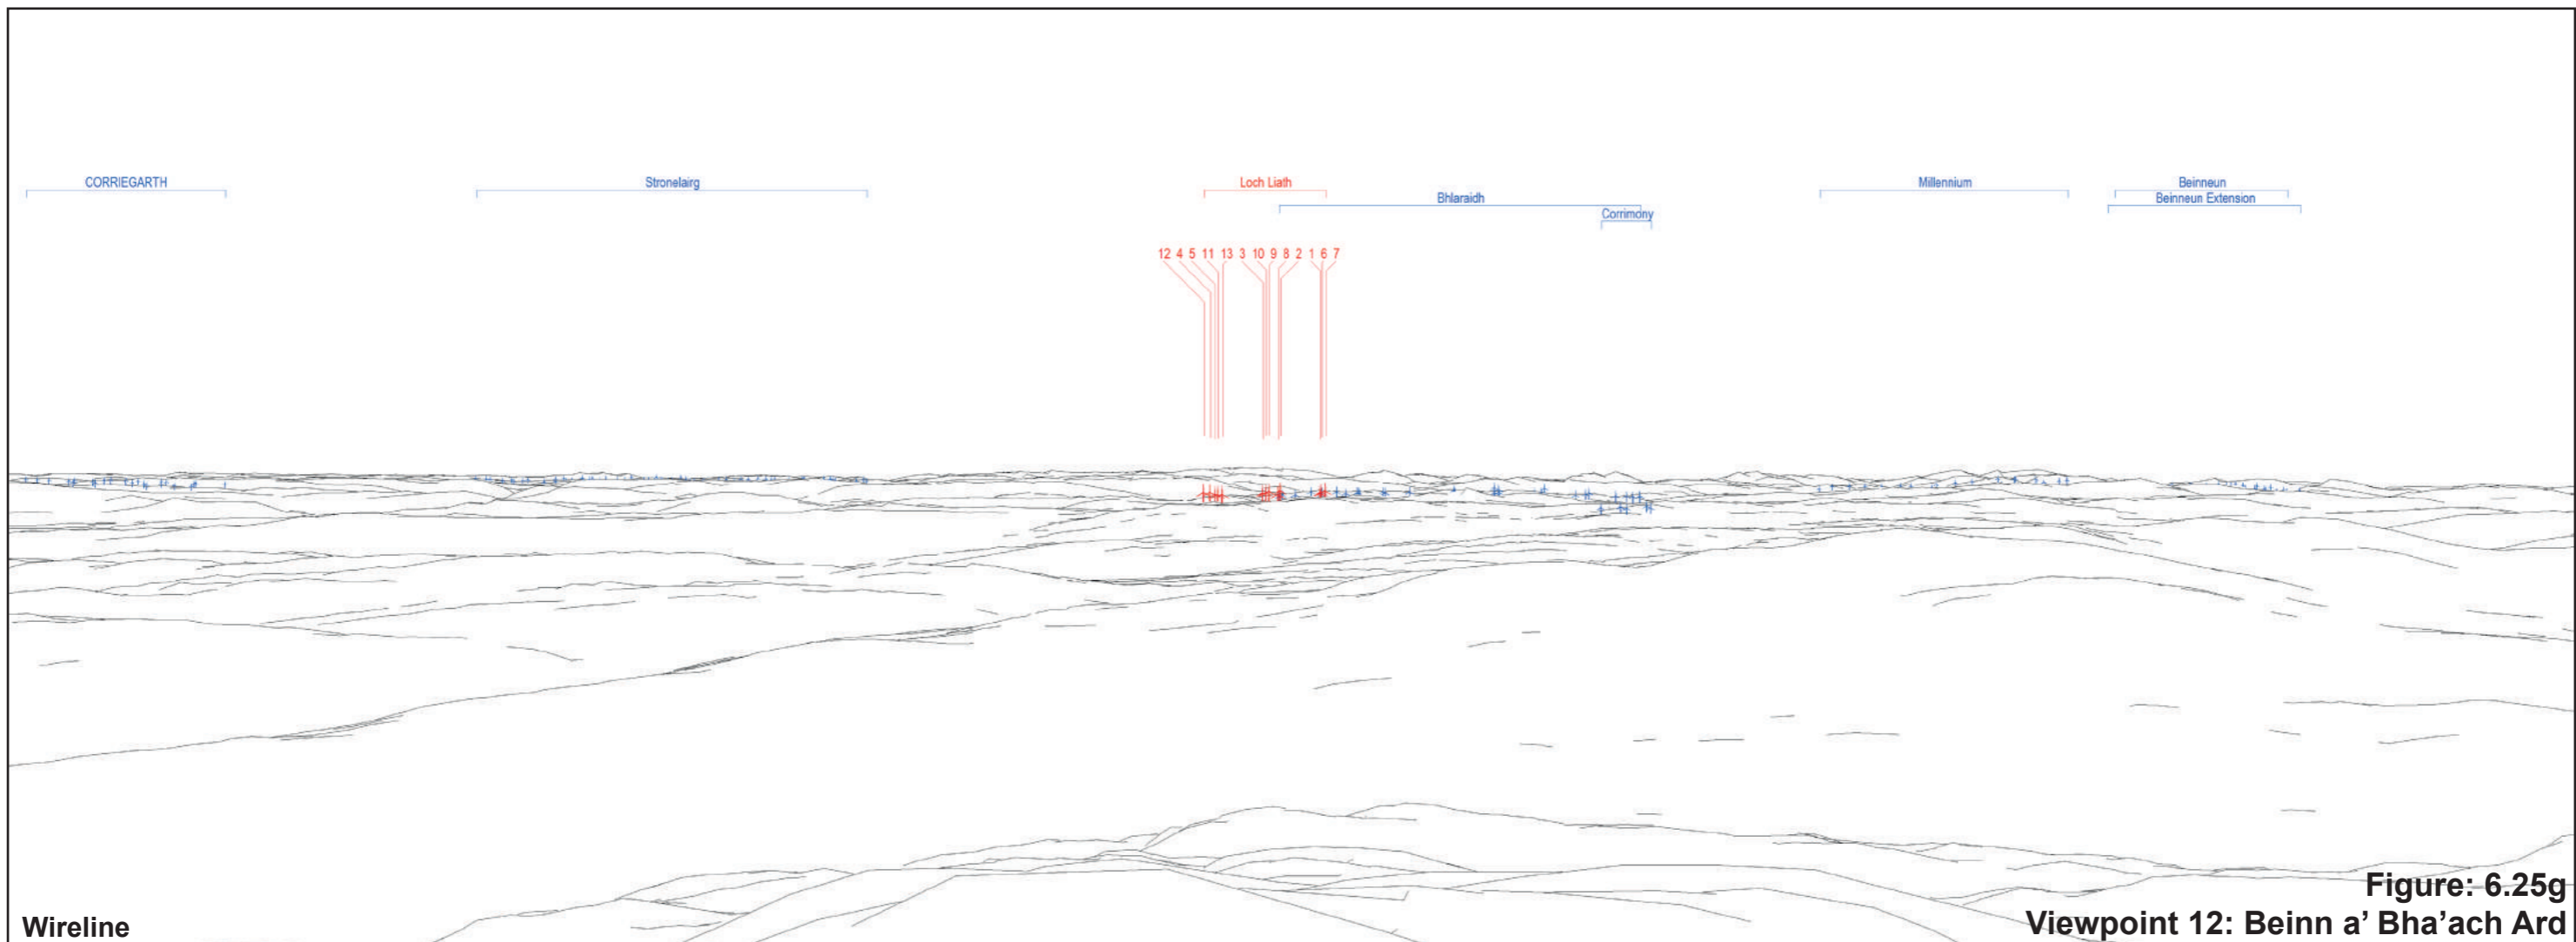

The viewpoint is located near the summit cairn (862m AOD). The viewpoint can be accessed from the south-east, via the car park at Inchmore. From the car park, pass west along the track. Follow the track further north and north-west as it ascends the moorland slopes, turning right to follow a rough ATV track located past a small dam. Continue north across open moorland towards the hill summit.

Photography Date: 26/02/2023
 Photography Time: 10:11:00

The images contained on this page and the following page are not representative of scale and distance from the actual viewpoint and show the wind farm development in its wider landscape context only.

Existing View

Wireline

Figure: 6.25g
Viewpoint 12: Beinn a' Bha'ach Ard

Existing View

Figure: 6.25h
Viewpoint 12: Beinn a' Bha'ach Ard

Photomontage

OS reference: 236056E 843483N
Distance to nearest turbine: 18.56 km

Figure: 6.25j

Viewpoint 12: Beinn a' Bha'ach Ard

This image should be viewed at a comfortable arm's length (approx. 500mm)

Monochrome Photomontage

OS reference: 236056E 843483N
 Distance to nearest turbine: 18.56 km