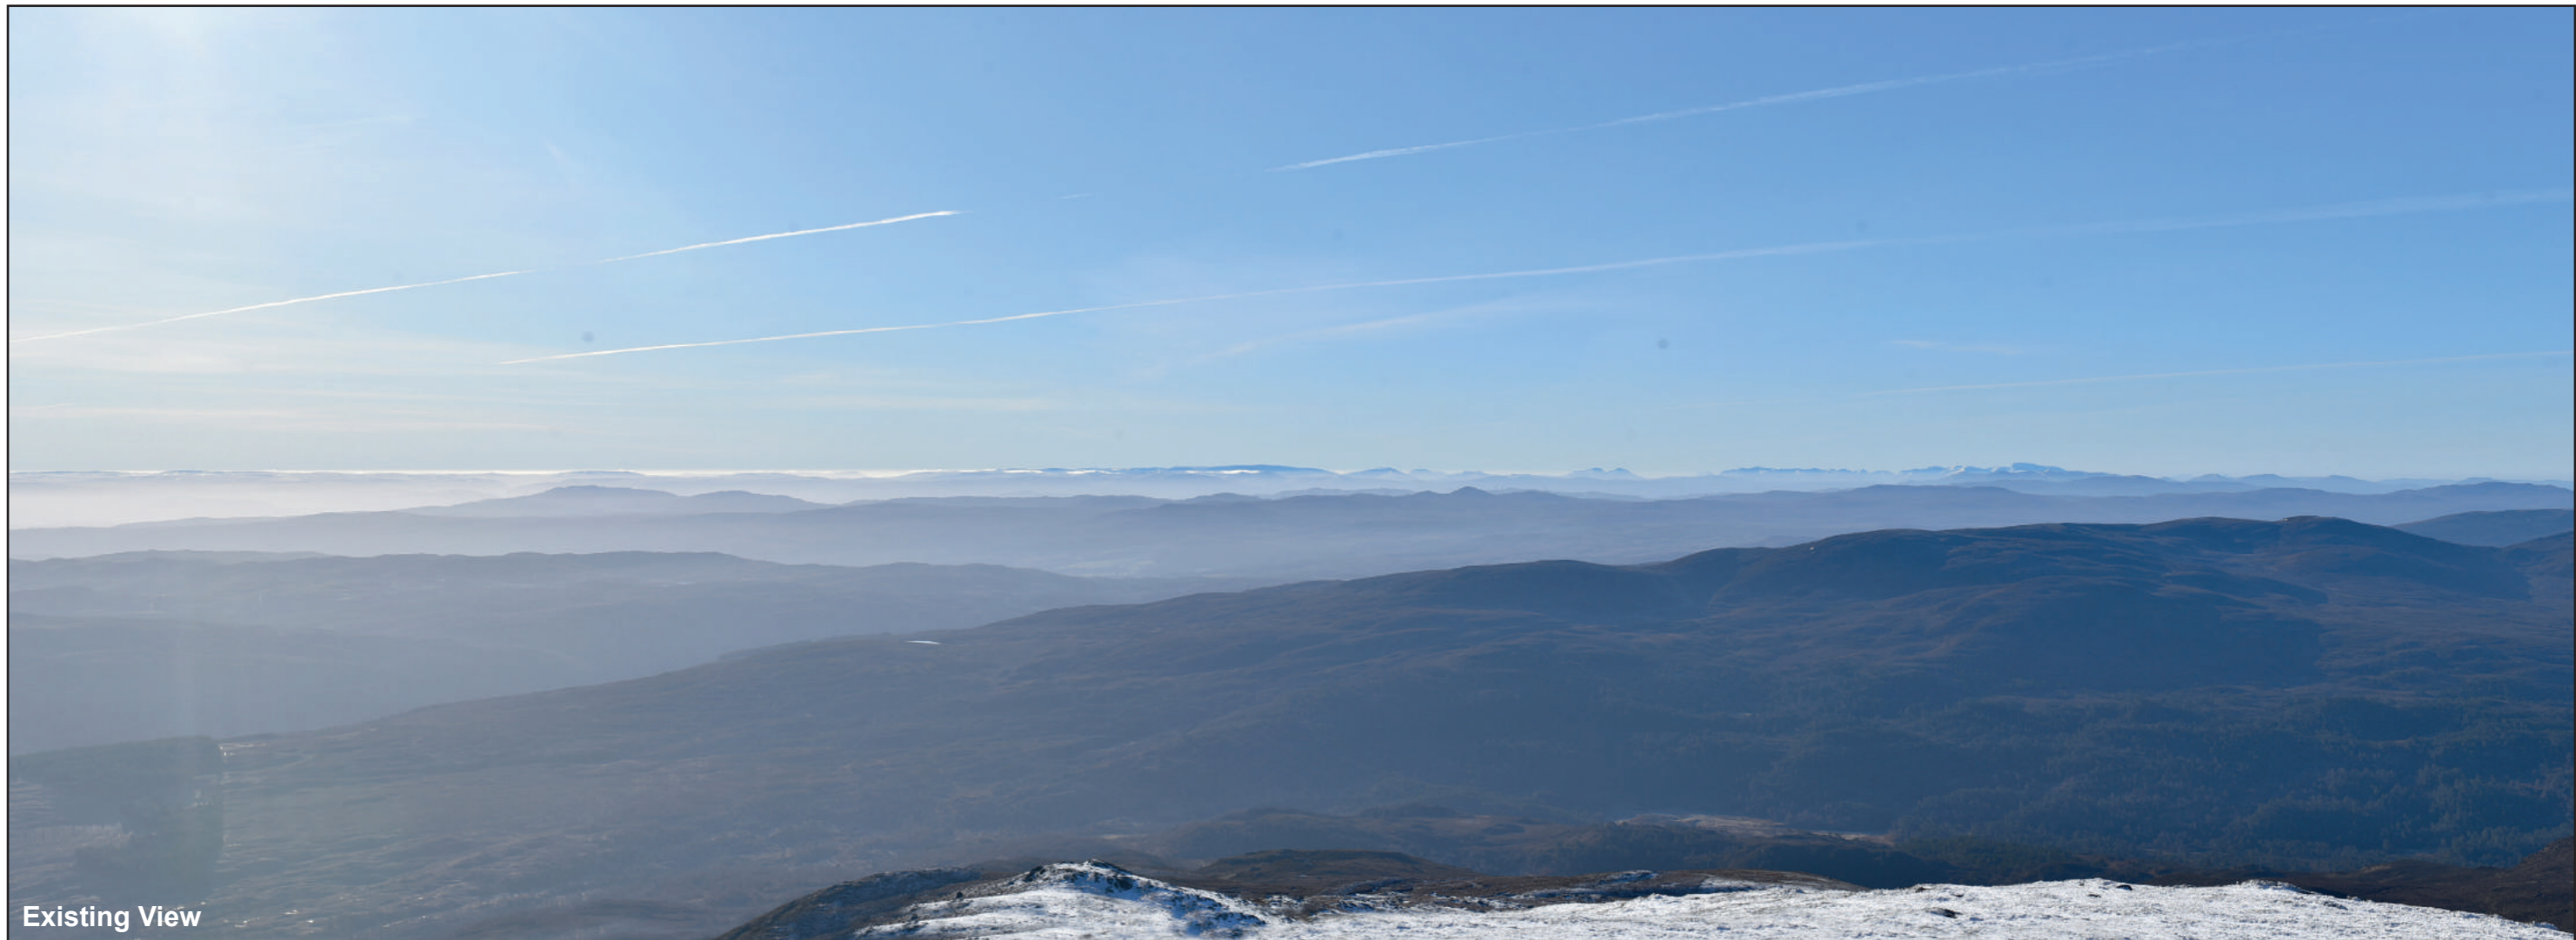

The viewpoint is located near the summit cairn (862m AOD). The viewpoint can be accessed from the south-east, via the car park at Inchmore. From the car park, pass west along the track. Follow the track further north and north-west as it ascends the moorland slopes, turning right to follow a rough ATV track located past a small dam. Continue north across open moorland towards the hill summit.

Photography Date: 26/02/2023
 Photography Time: 10:11:00

The images contained on this page and the following page are not representative of scale and distance from the actual viewpoint and show the wind farm development in its wider landscape context only.

Existing View

Wireline

Figure: 6.25g
Viewpoint 12: Beinn a' Bha'ach Ard

Existing View

Figure: 6.25h
Viewpoint 12: Beinn a' Bha'ach Ard

Photomontage

OS reference: 236056E 843483N
Distance to nearest turbine: 18.56 km

Photomontage

OS reference: 236056E 843483N
Distance to nearest turbine: 18.56 km

Camera: Nikon D750
Focal Length: 75mm
Camera height: 1.5m

Photography Date: 26/02/2023
Photography Time: 10:11:00

Loch Liath Wind Farm