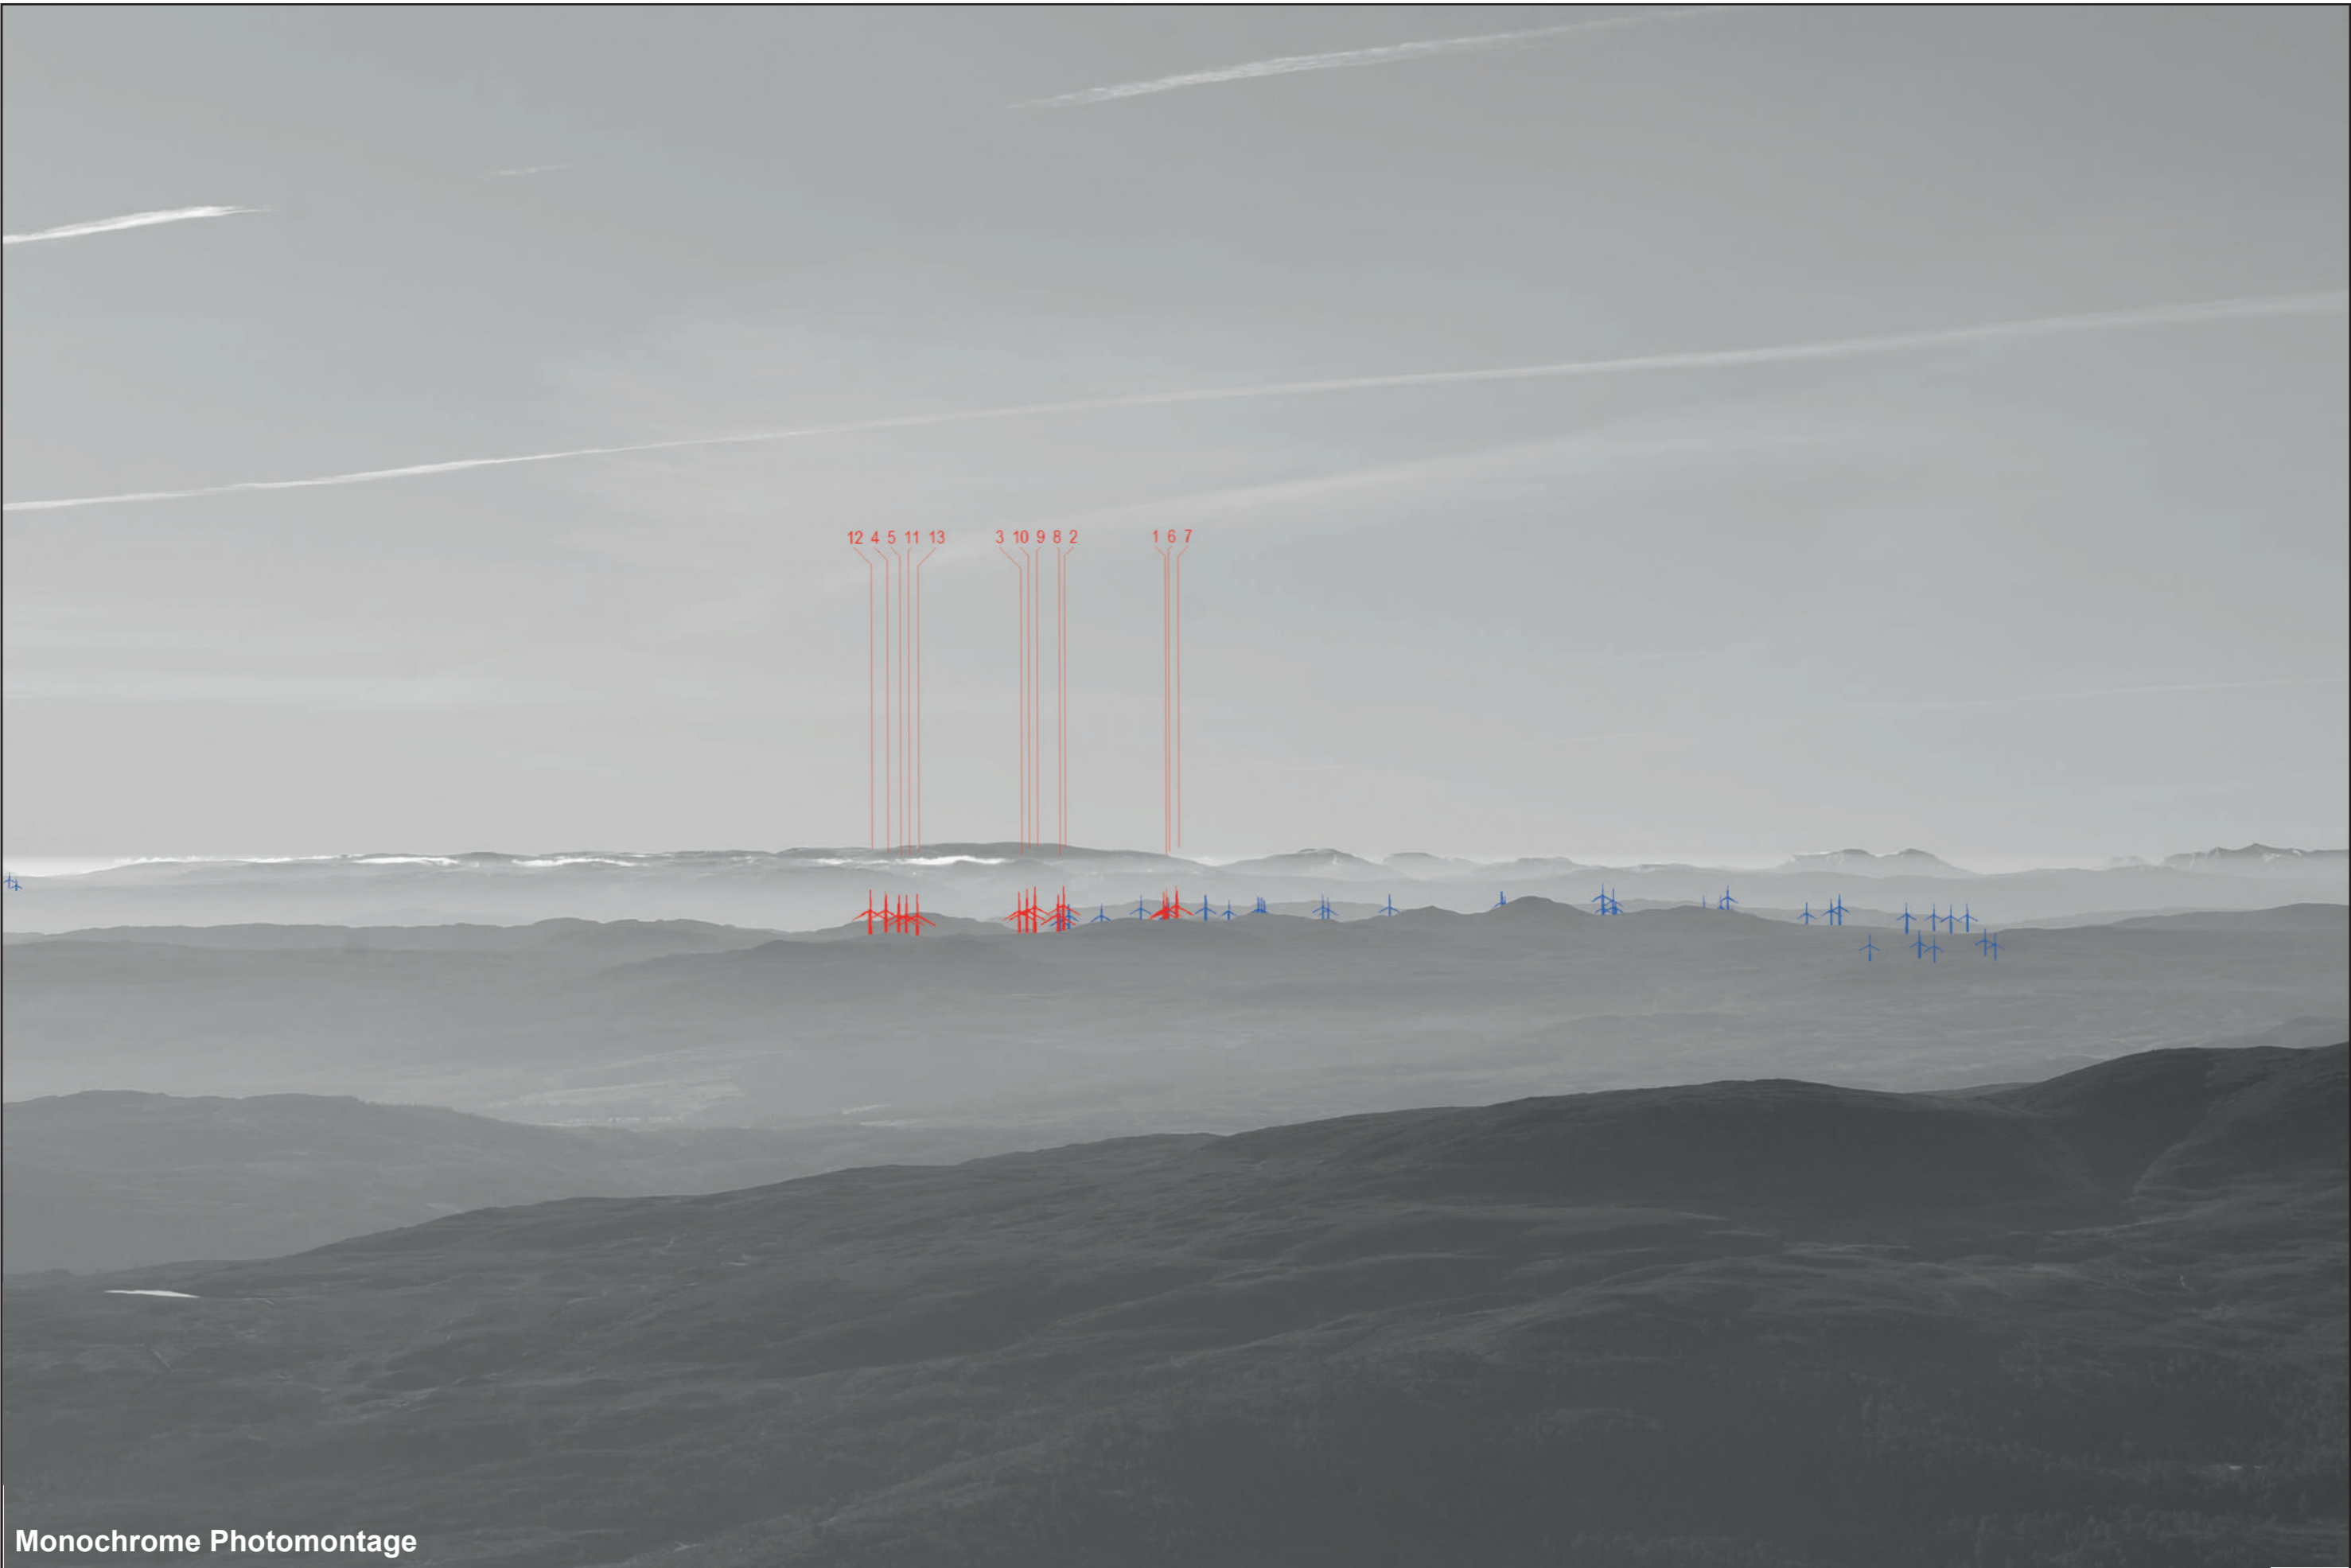

The viewpoint is located near the summit cairn (862m AOD). The viewpoint can be accessed from the south-east, via the car park at Inchmore. From the car park, pass west along the track. Follow the track further north and north-west as it ascends the moorland slopes, turning right to follow a rough ATV track located past a small dam. Continue north across open moorland towards the hill summit.

Existing View

Wireline

Figure: 6.25g
Viewpoint 12: Beinn a' Bha'ach Ard

Existing View

Figure: 6.25h
Viewpoint 12: Beinn a' Bha'ach Ard

Photomontage

OS reference: 236056E 843483N
Distance to nearest turbine: 18.56 km

Photomontage

OS reference: 236056E 843483N
Distance to nearest turbine: 18.56 km

Camera: Nikon D750
Focal Length: 75mm
Camera height: 1.5m

Photography Date: 26/02/2023
Photography Time: 10:11:00

Loch Liath Wind Farm

Figure: 6.25j

Viewpoint 12: Beinn a' Bha'ach Ard

This image should be viewed at a comfortable arm's length (approx. 500mm)

Monochrome Photomontage

OS reference: 236056E 843483N
 Distance to nearest turbine: 18.56 km