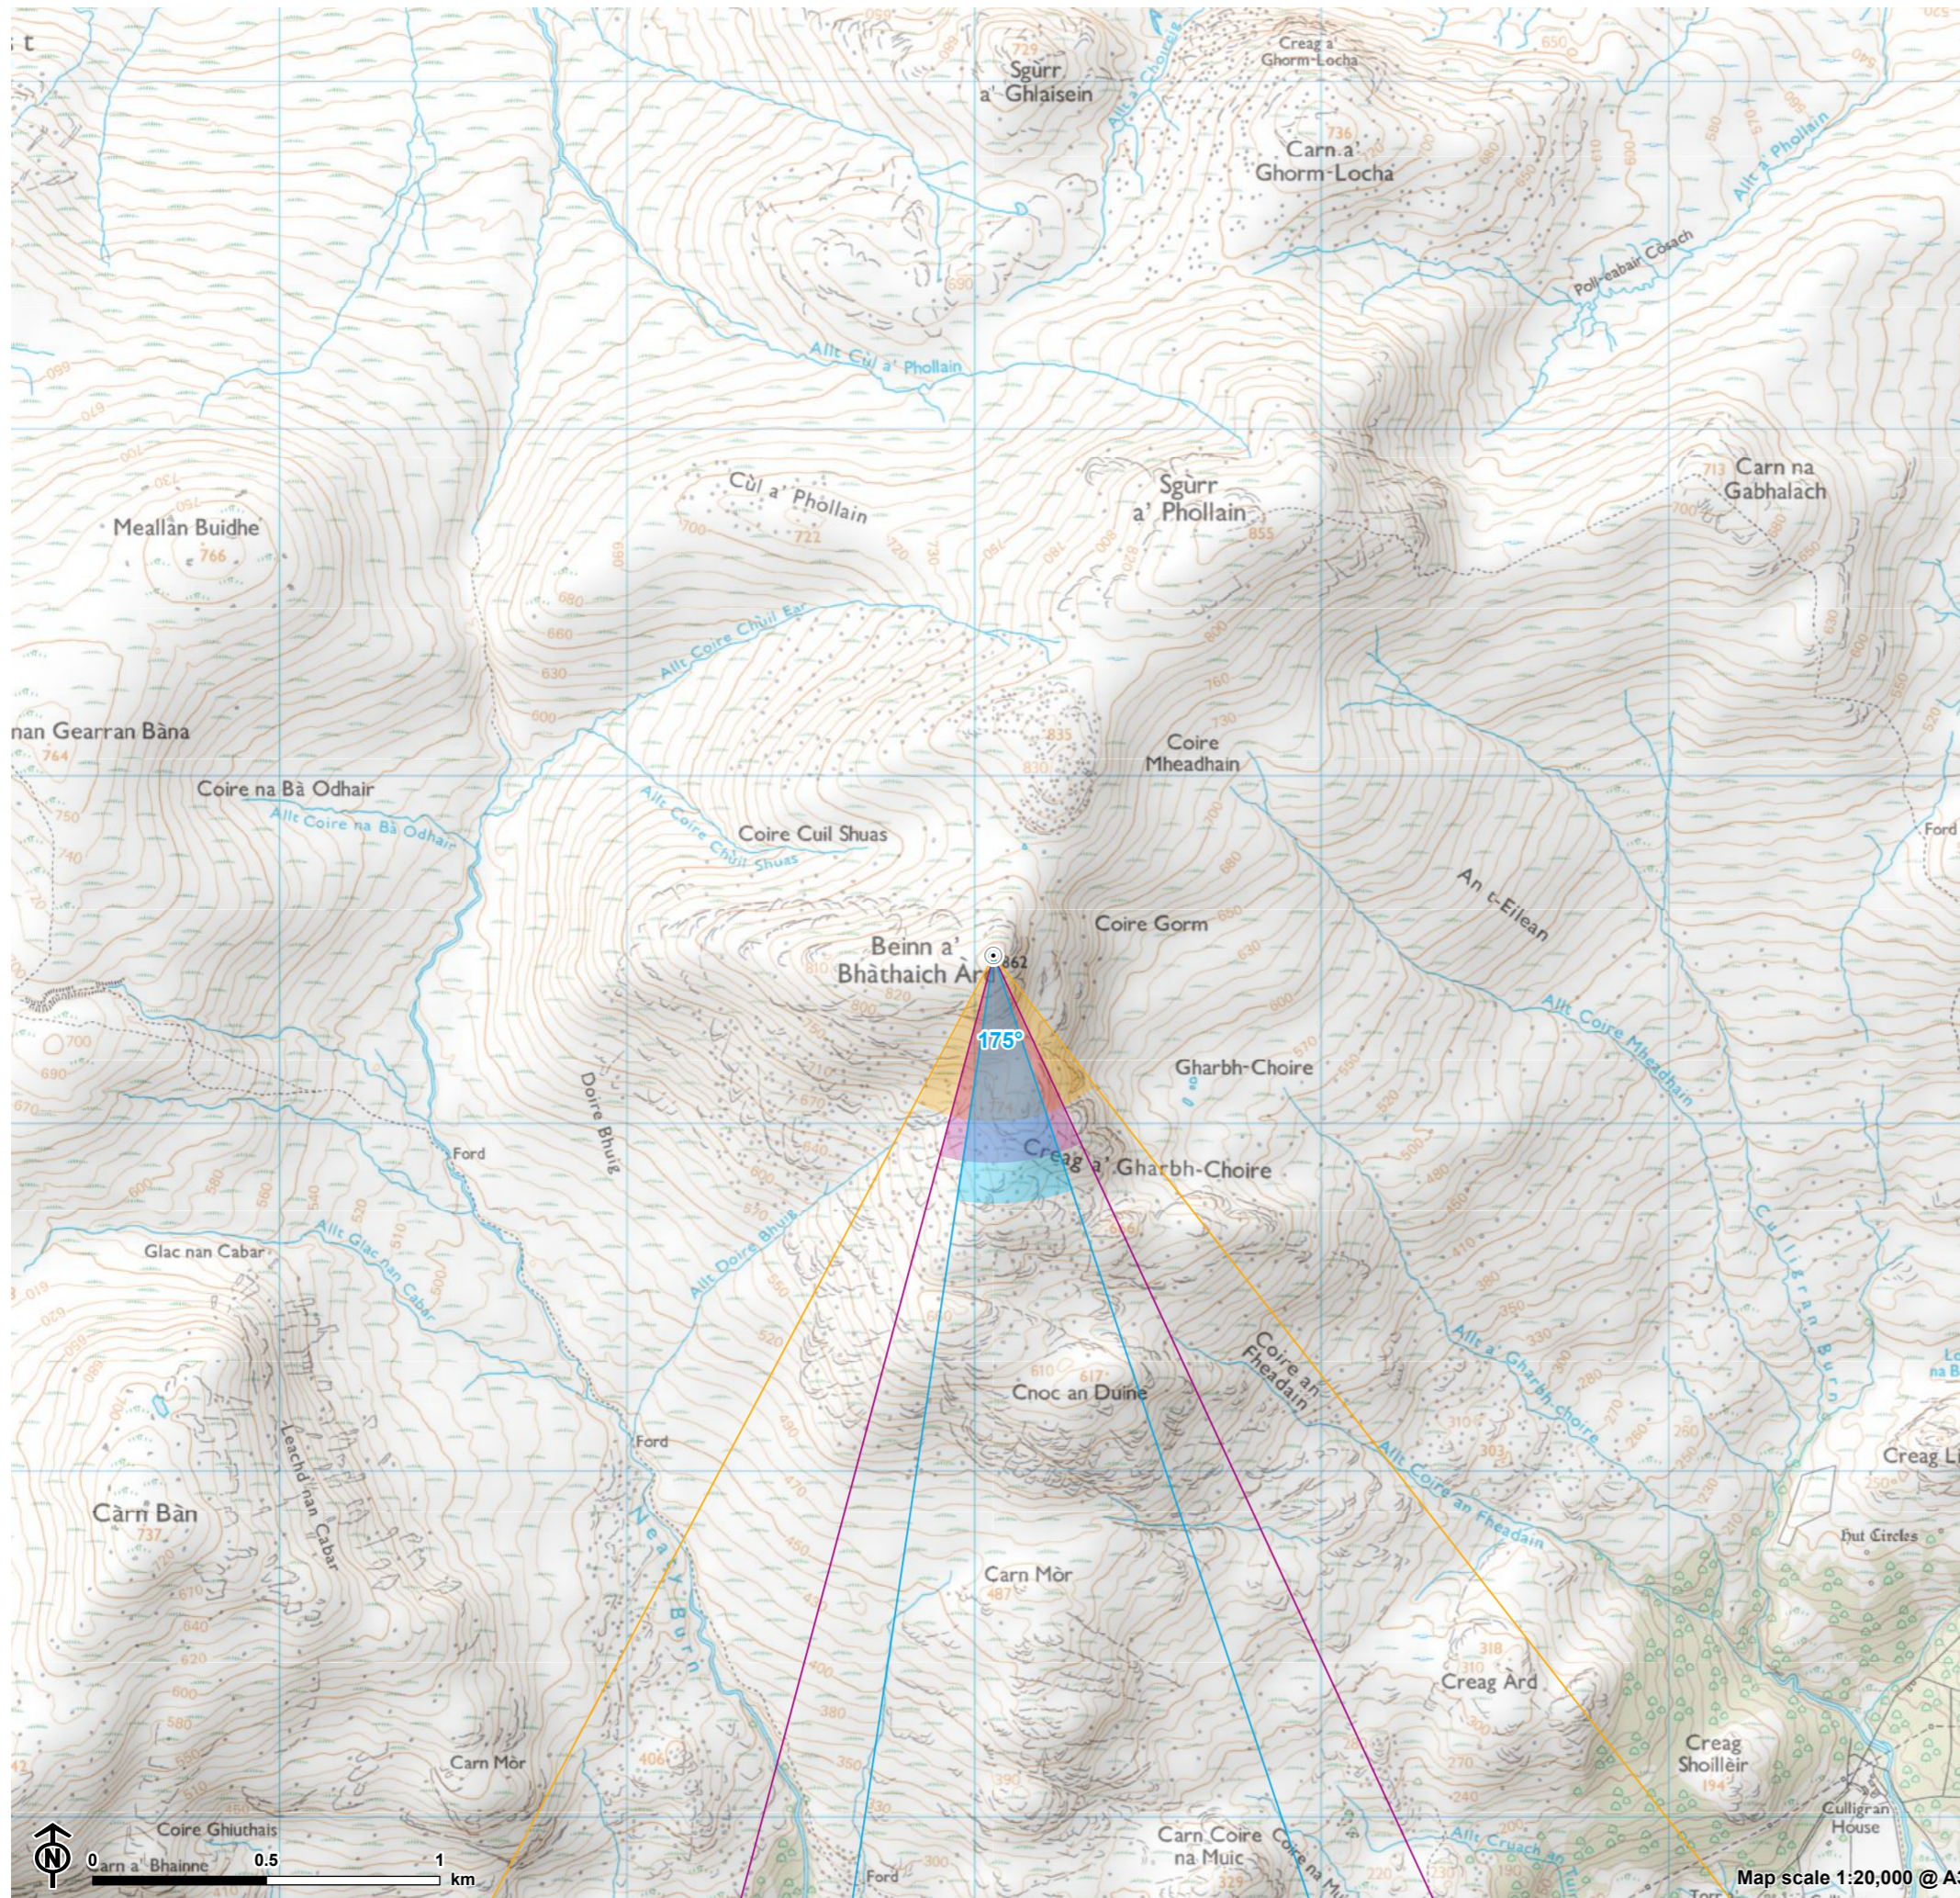

Figure: 6.25
VP12: Beinn a' Bha'ach Ard

- Site boundary
- Turbine
- ⊙ Viewpoint
- ∠ 27° Field of View
- ∠ 39.6° Field of View
- ∠ 65.5° Field of View

AOD: 854 m
E: 236056 N: 843483
Nearest Loch Liath Turbine: 13
Distance to nearest turbine: 18.56 km

The viewpoint is located near the summit cairn (862m AOD). The viewpoint can be accessed from the south-east, via the car park at Inchmore. From the car park, pass west along the track. Follow the track further north and north-west as it ascends the moorland slopes, turning right to follow a rough ATV track located past a small dam. Continue north across open moorland towards the hill summit.

Existing View

Wireline

Figure: 6.25g
Viewpoint 12: Beinn a' Bha'ach Ard

Existing View

Figure: 6.25h
Viewpoint 12: Beinn a' Bha'ach Ard

Photomontage

OS reference: 236056E 843483N
Distance to nearest turbine: 18.56 km

Figure: 6.25j

Viewpoint 12: Beinn a' Bha'ach Ard

This image should be viewed at a comfortable arm's length (approx. 500mm)

Monochrome Photomontage

OS reference: 236056E 843483N
 Distance to nearest turbine: 18.56 km