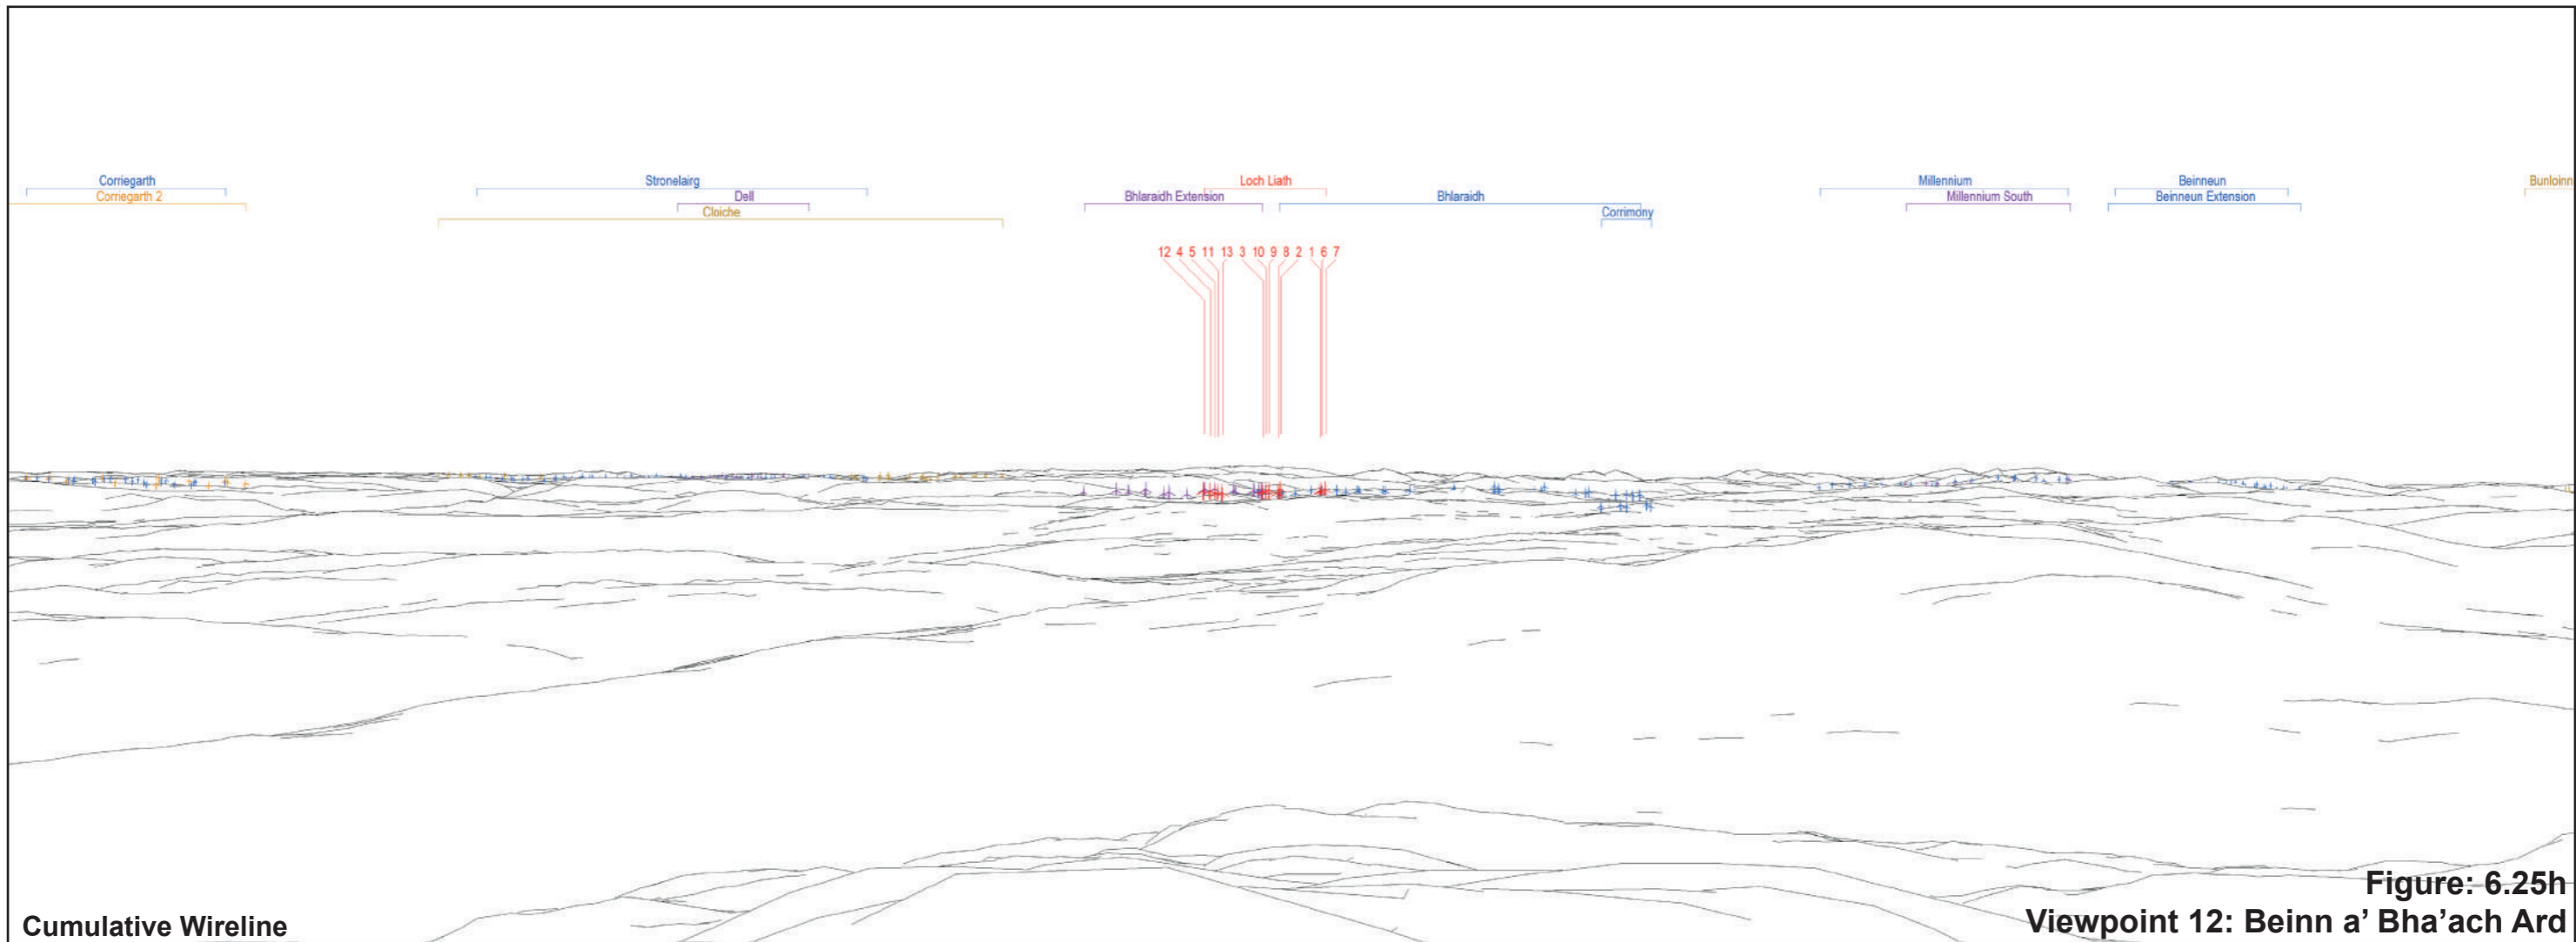

Existing View

Wireline

Figure: 6.25g
Viewpoint 12: Beinn a' Bha'ach Ard

Existing View

Figure: 6.25h
Viewpoint 12: Beinn a' Bha'ach Ard

Photomontage

OS reference: 236056E 843483N
Distance to nearest turbine: 18.56 km

Camera: Nikon D750
Focal Length: 50mm
Camera height: 1.5m

Photography Date: 26/02/2023
Photography Time: 10:11:00

Loch Liath Wind Farm

Figure: 6.25i

Viewpoint 12: Beinn a' Bha'ach Ard

When viewed at a comfortable arm's length (approx. 500mm), this printed image is representative of our detailed central vision, but is not representative of scale and distance.

Photomontage

OS reference: 236056E 843483N
Distance to nearest turbine: 18.56 km

Camera: Nikon D750
Focal Length: 75mm
Camera height: 1.5m

Photography Date: 26/02/2023
Photography Time: 10:11:00

Loch Liath Wind Farm

Figure: 6.25j

Viewpoint 12: Beinn a' Bha'ach Ard

This image should be viewed at a comfortable arm's length (approx. 500mm)

Monochrome Photomontage

OS reference: 236056E 843483N
 Distance to nearest turbine: 18.56 km