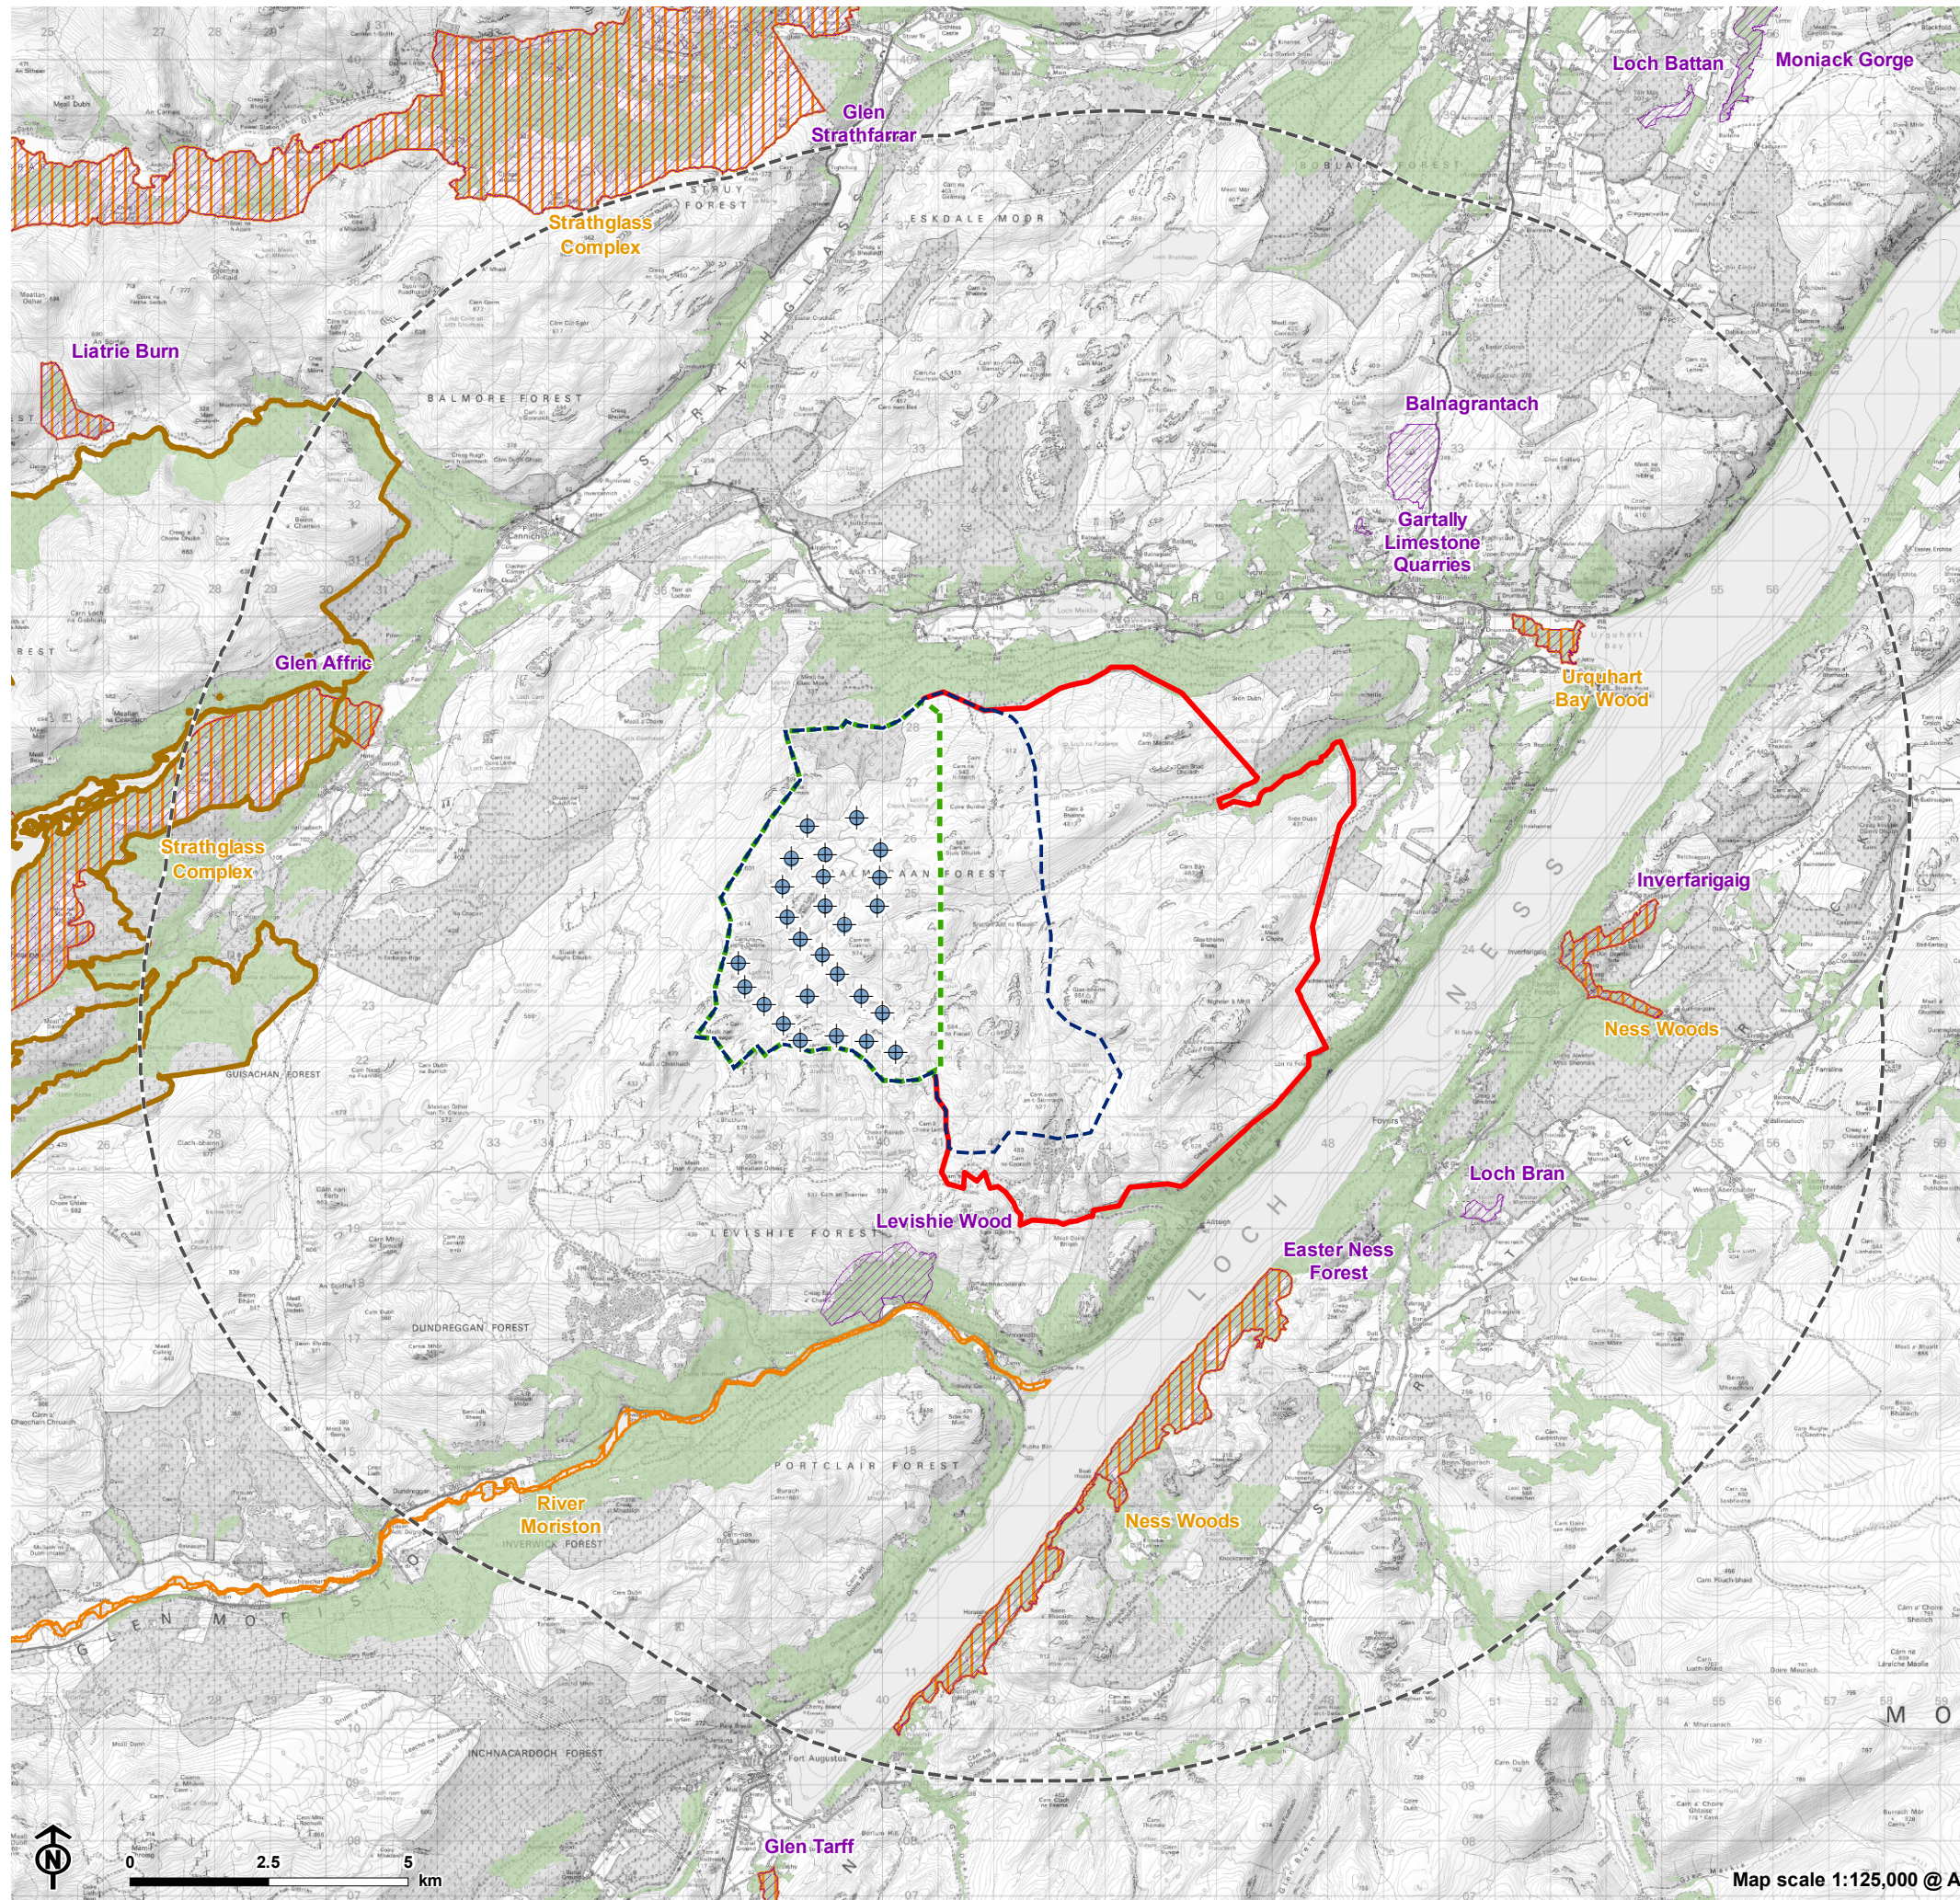

Figure 7.2: Ecological Designated Sites

- Turbine
- Site boundary
- Developable area
- Ecological Designated Sites within 10km**
- Ecological Study Area (ESA)
- 10km from the site boundary
- Site of Special Scientific Interest (SSSI)
- Special Area of Conservation (SAC)
- National Nature Reserve (NNR) - Glen Affric
- Ancient Woodland Inventory (AWI)