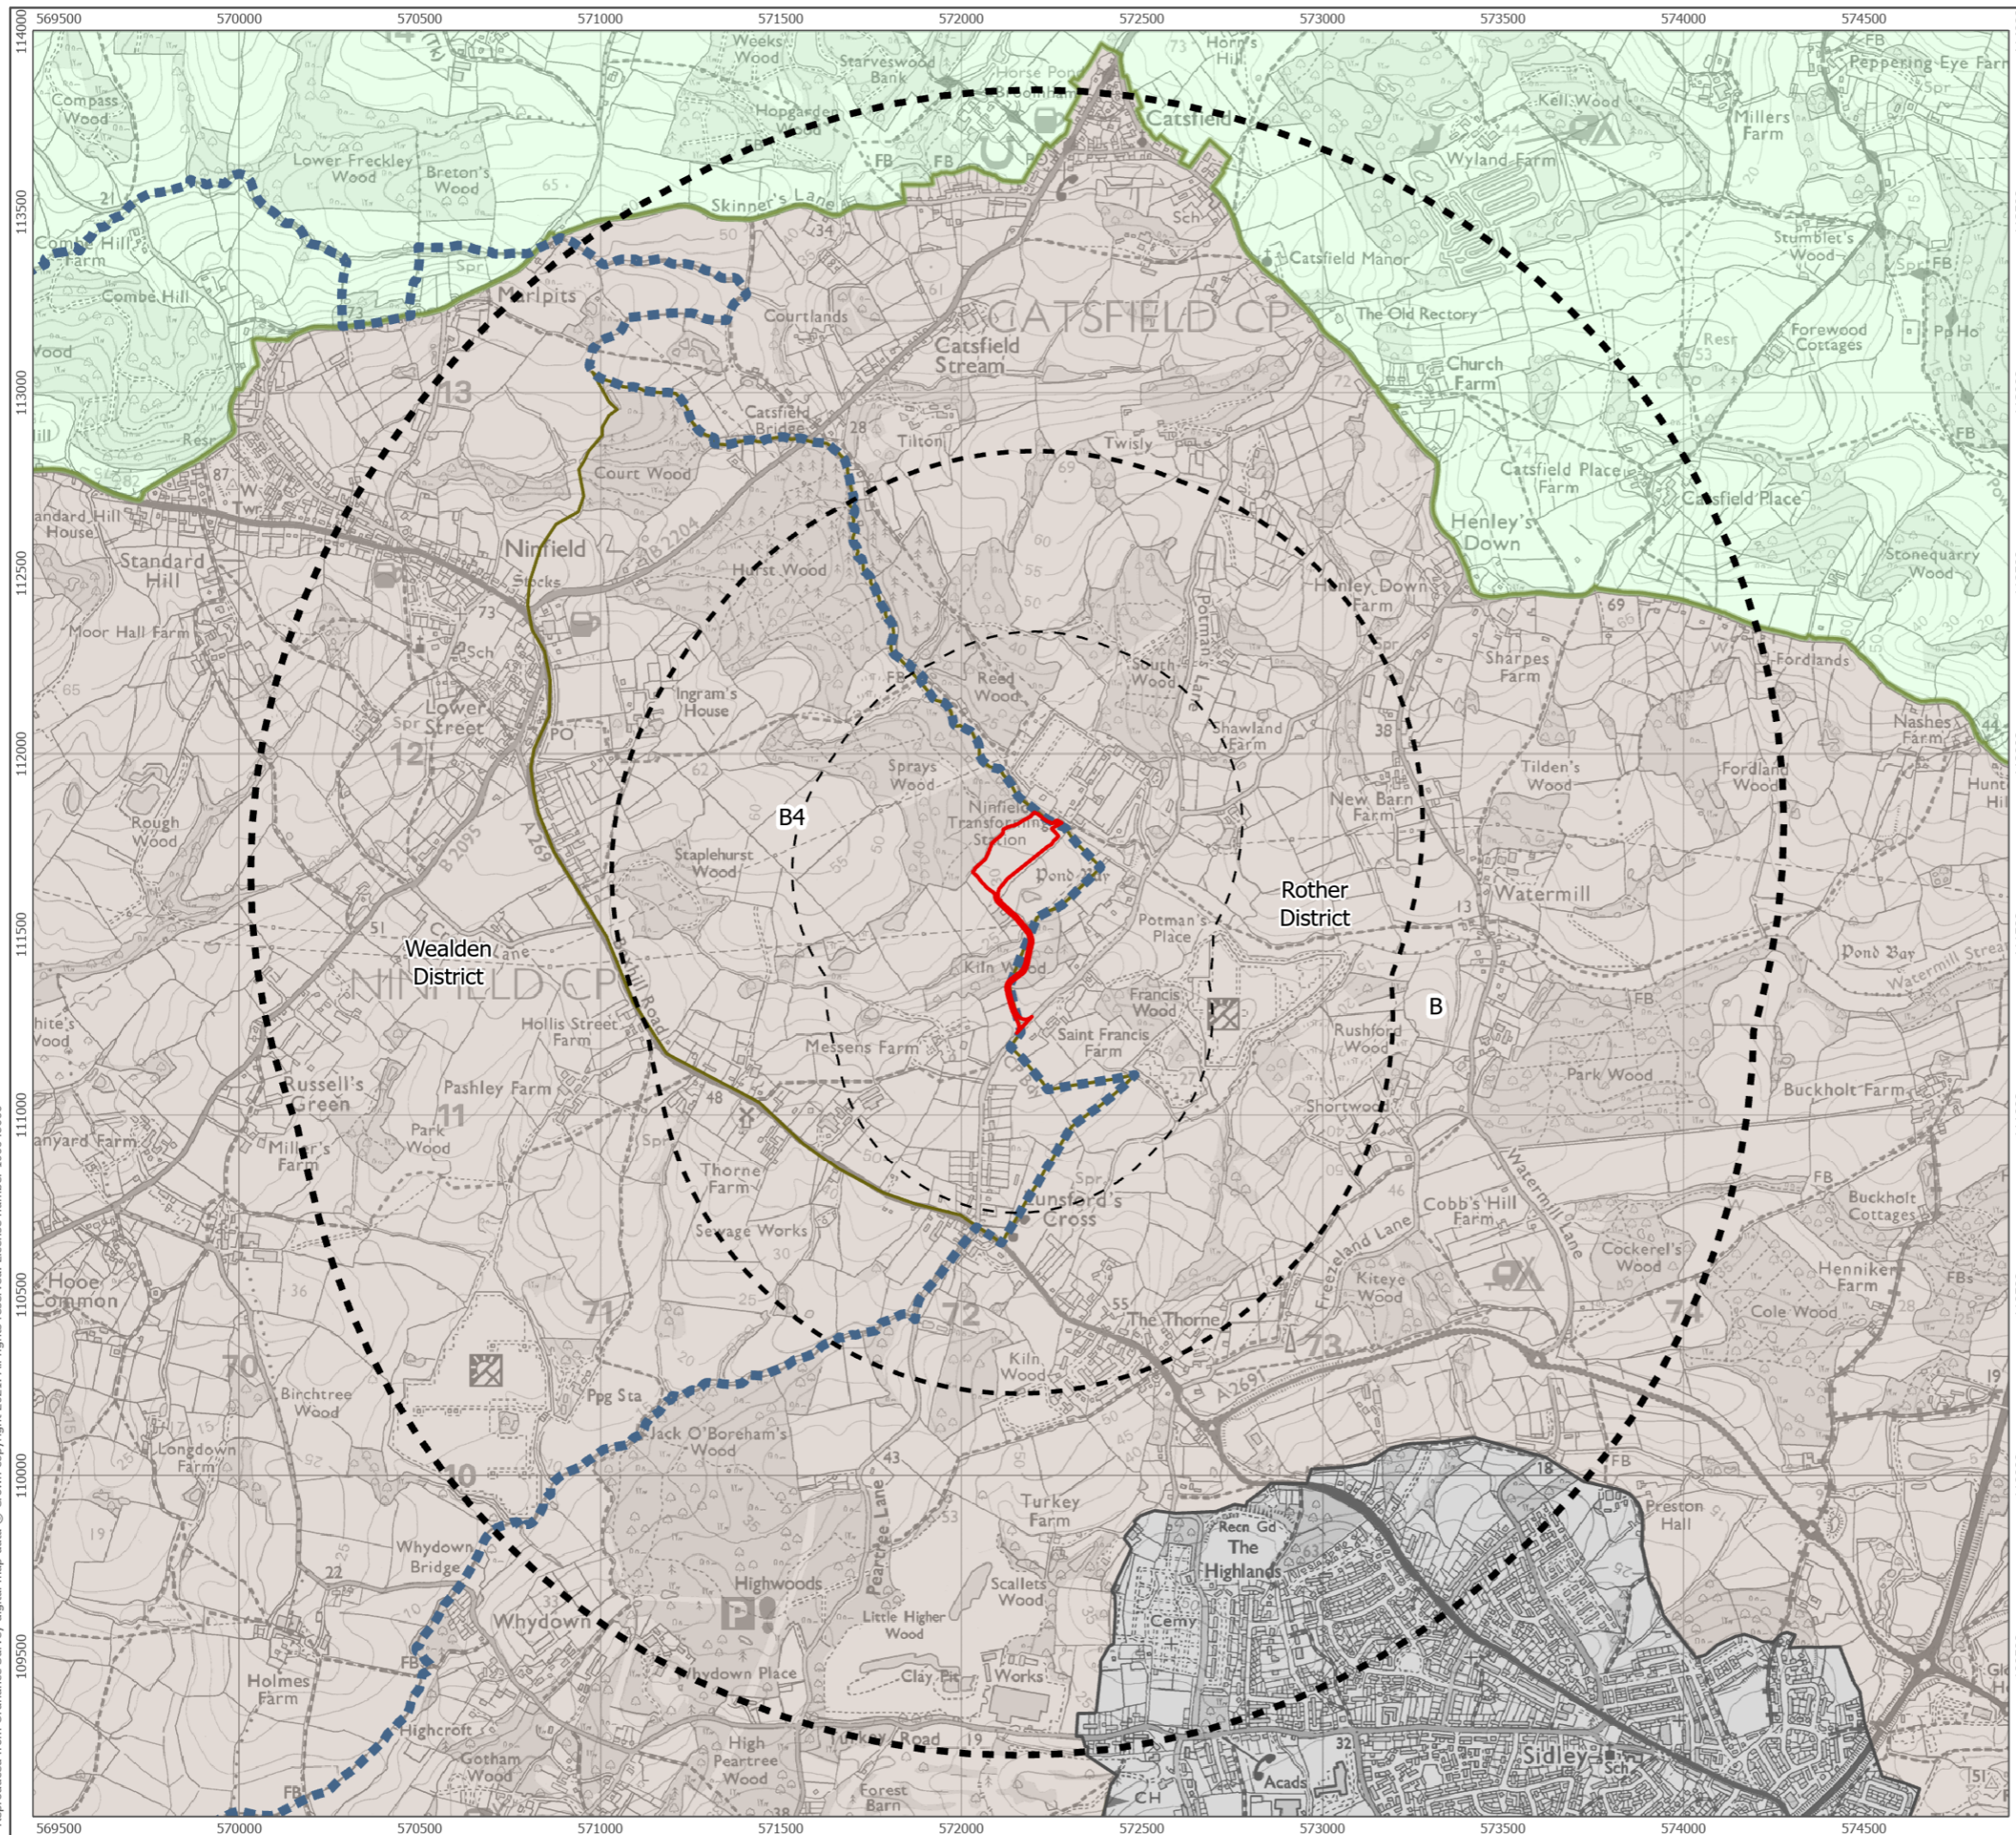

- Site Boundary
- Landscape Study Areas
- 0.5 km Study Area
- 1 km Study Area
- 2 km Study Area
- Local Planning Authorities
- High Weald AONB
- Wealden District Local Landscape Character Types/ Local Landscape Character Areas
- LLCT B: Ridges and Slopes
- LLCA B4: Ninfield and Hooe
- Urban Areas

1:18,000 Scale @ A3

NORTH

Produced By: AK	Ref: 3215-REP-015
Checked By: CH	Date: 18/06/2021

Landscape Character (LLCTs / LLCAs)
Figure 1.7B

Project Ninfield Greener Grid Park
Landscape and Visual Appraisal

Reproduced from Ordnance Survey digital map data © Crown copyright 2021. All rights reserved. License number 100048606